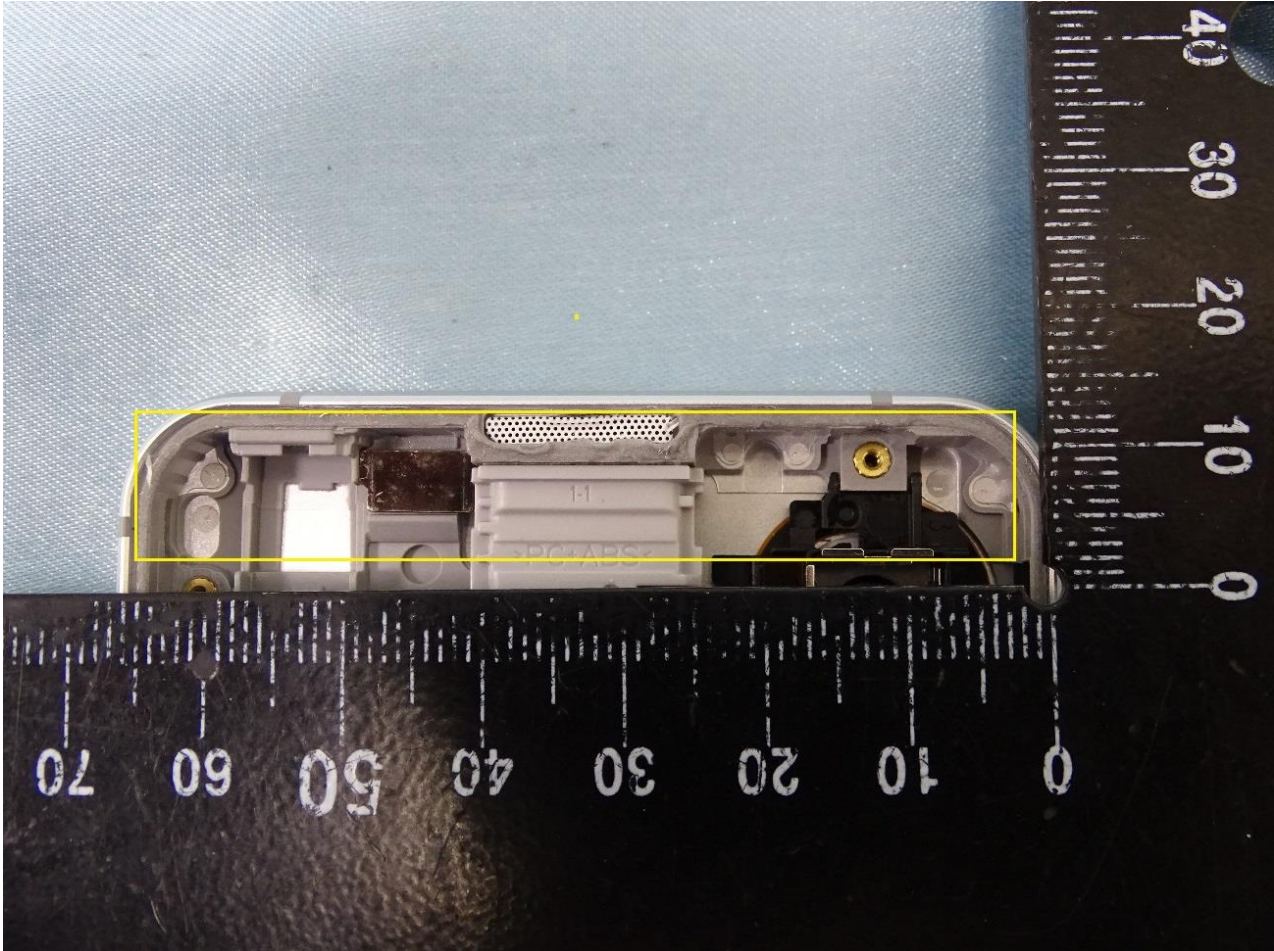

Sample 2

Brand Name: SHARP / Model Name: SH-RM12

Brand Name: SHARP / Model Name: SH-RM12

Brand Name: SHARP / Model Name: SH-RM12

Brand Name: SHARP / Model Name: SH-RM12

Brand Name: SHARP / Model Name: SH-RM12

WWAN Main Antenna

Brand Name: SHARP / Model Name: SH-RM12

Brand Name: SHARP / Model Name: SH-RM12

Brand Name: SHARP / Model Name: SH-RM12

WWAN Sub Antenna

Brand Name: SHARP / Model Name: SH-RM12

Brand Name: SHARP / Model Name: SH-RM12