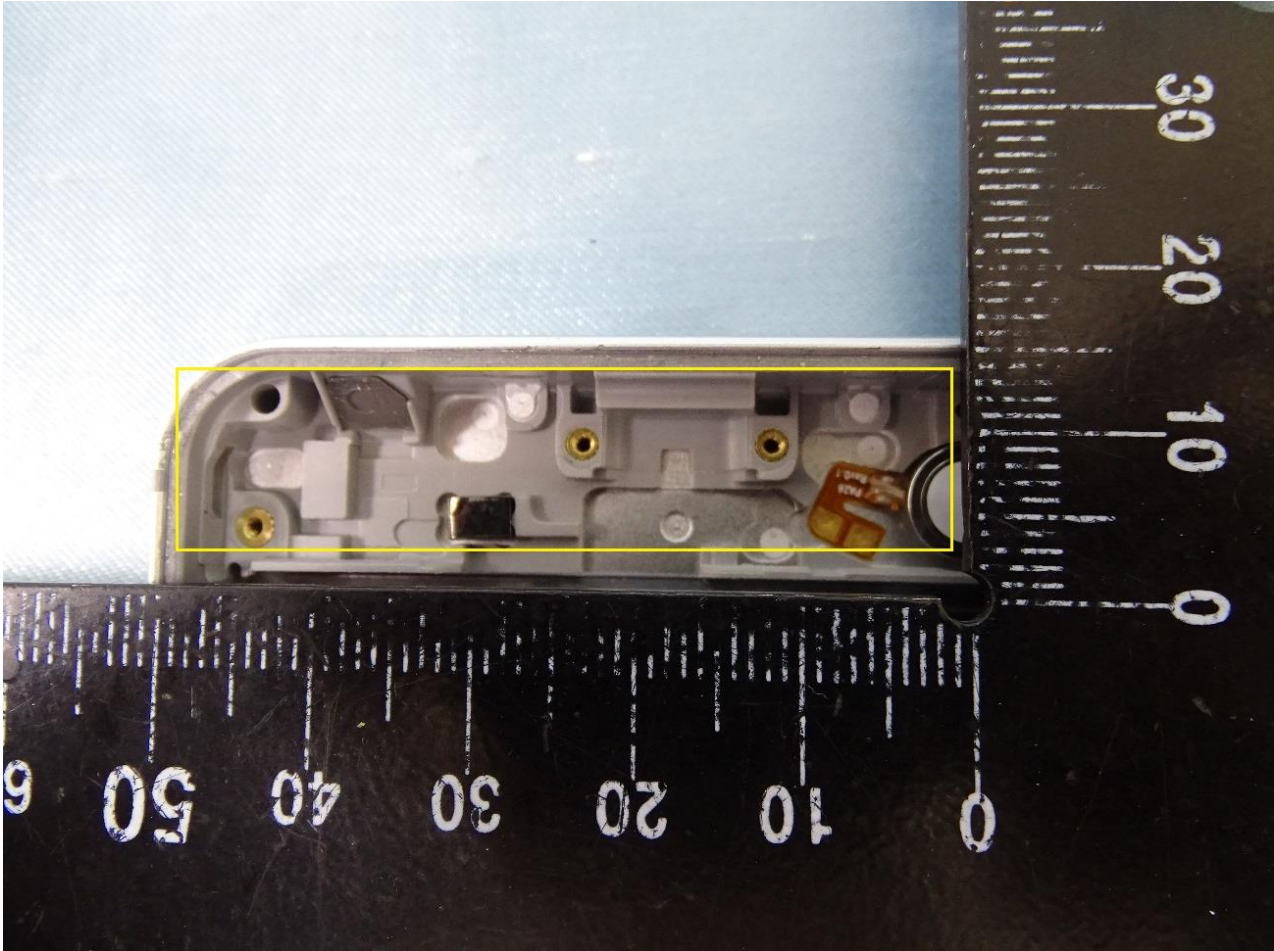

WWAN Main Antenna

Brand Name: SHARP / Model Name: SH-RM12

Brand Name: SHARP / Model Name: SH-RM12

Brand Name: SHARP / Model Name: SH-RM12

WWAN Sub Antenna

Brand Name: SHARP / Model Name: SH-RM12

Brand Name: SHARP / Model Name: SH-RM12