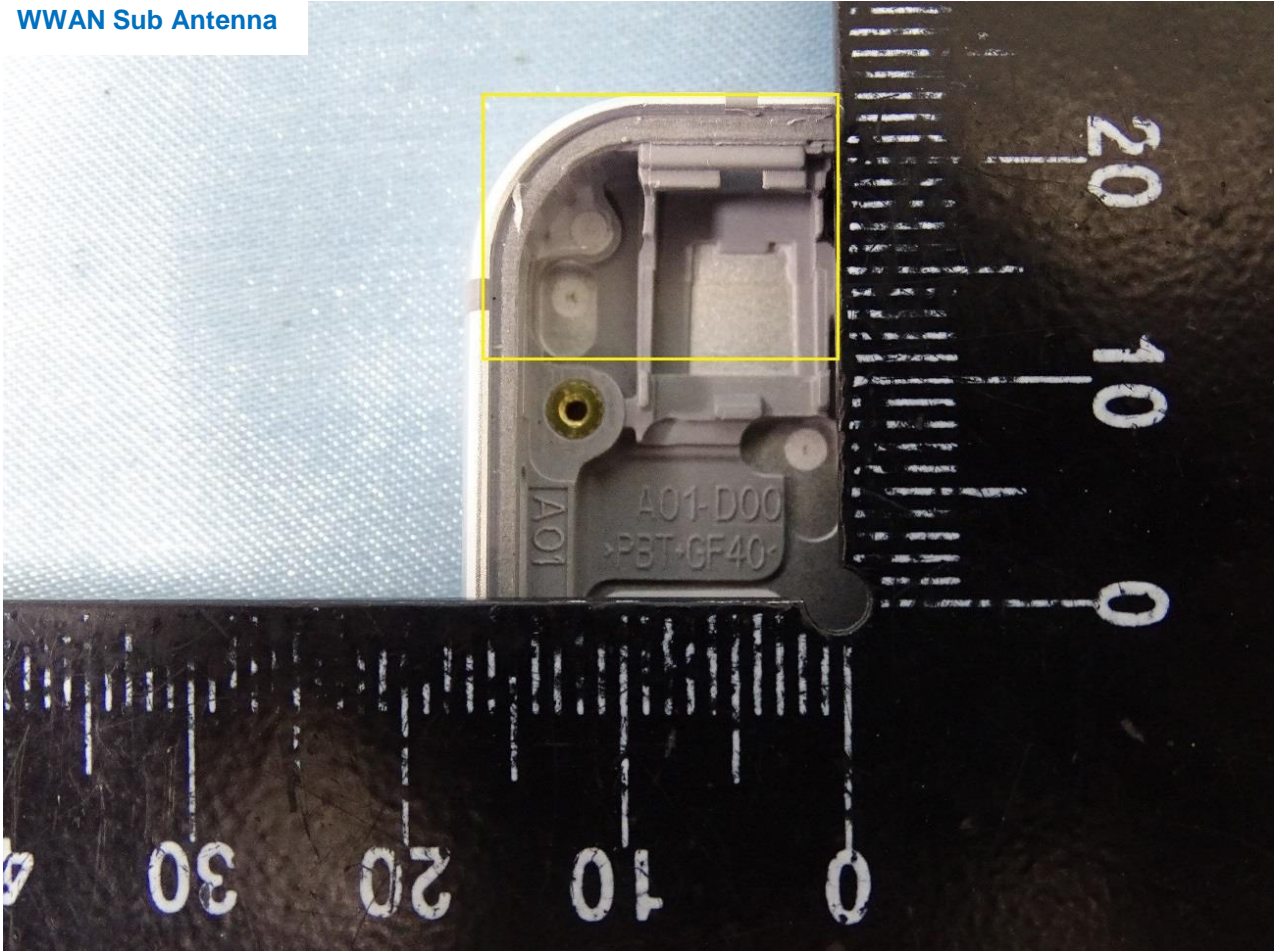

WWAN Main Antenna

Brand Name: SHARP / Model Name: SH-RM12

Brand Name: SHARP / Model Name: SH-RM12

Brand Name: SHARP / Model Name: SH-RM12

WWAN Sub Antenna

Brand Name: SHARP / Model Name: SH-RM12

Brand Name: SHARP / Model Name: SH-RM12