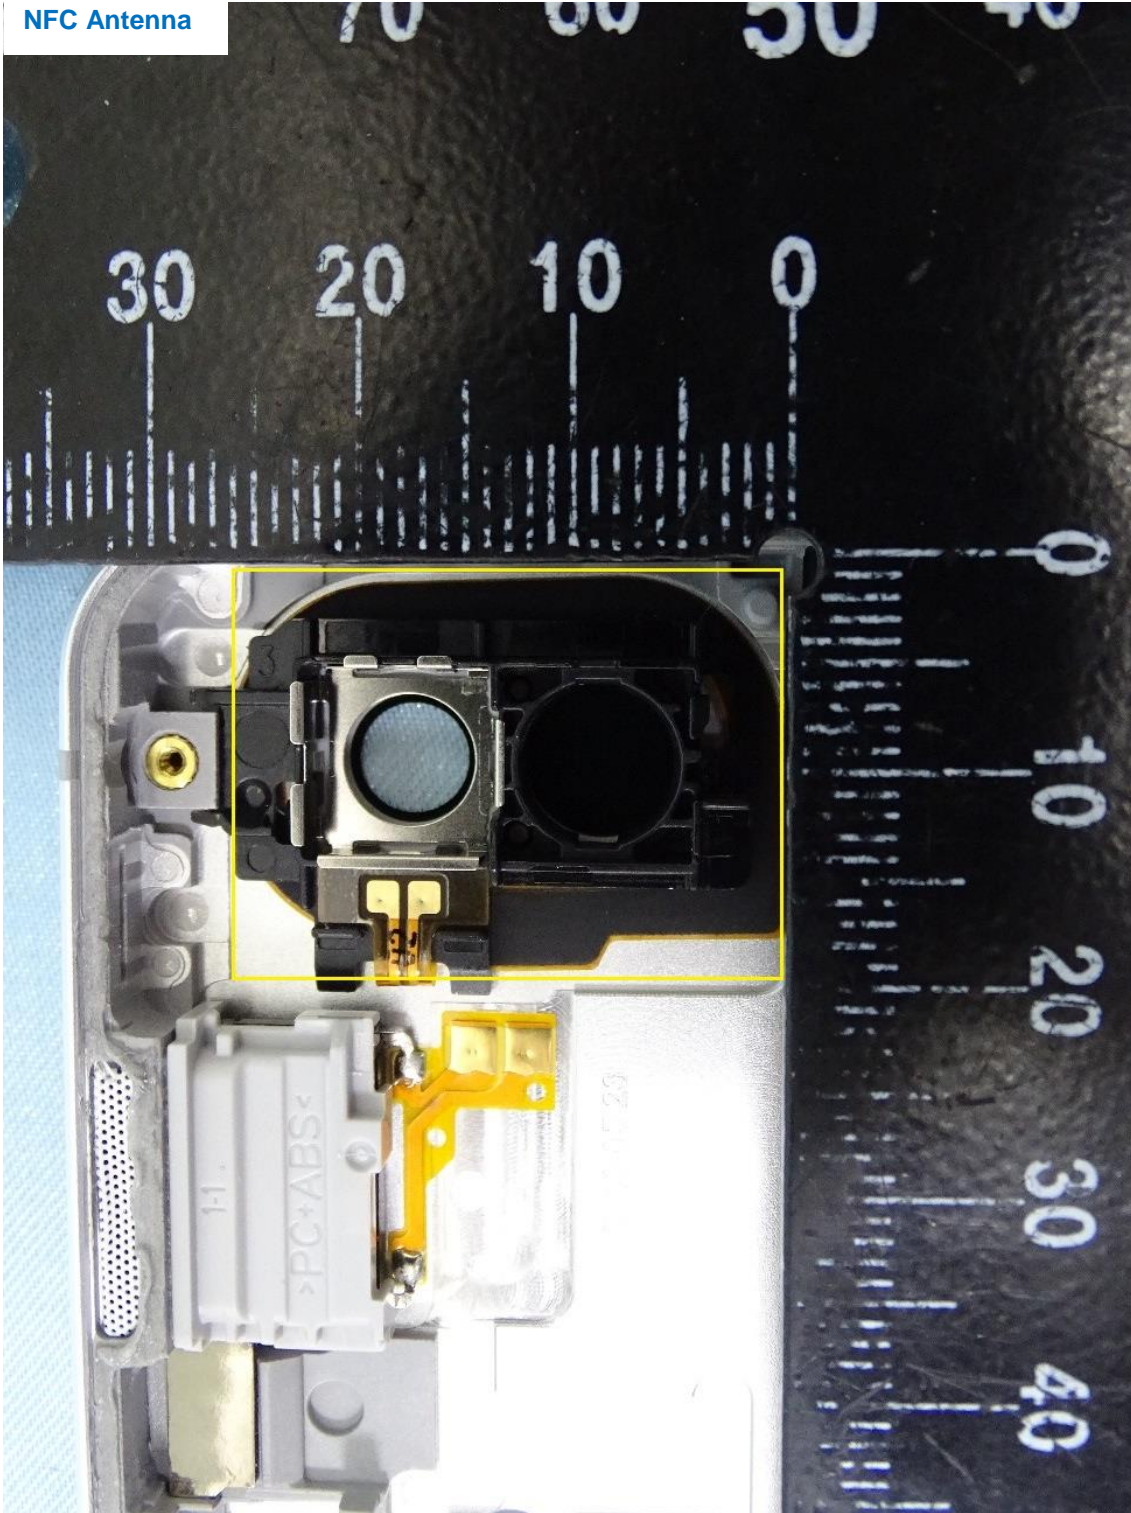

Brand Name: SHARP / Model Name: SH-RM12

NFC Antenna

—THE END—