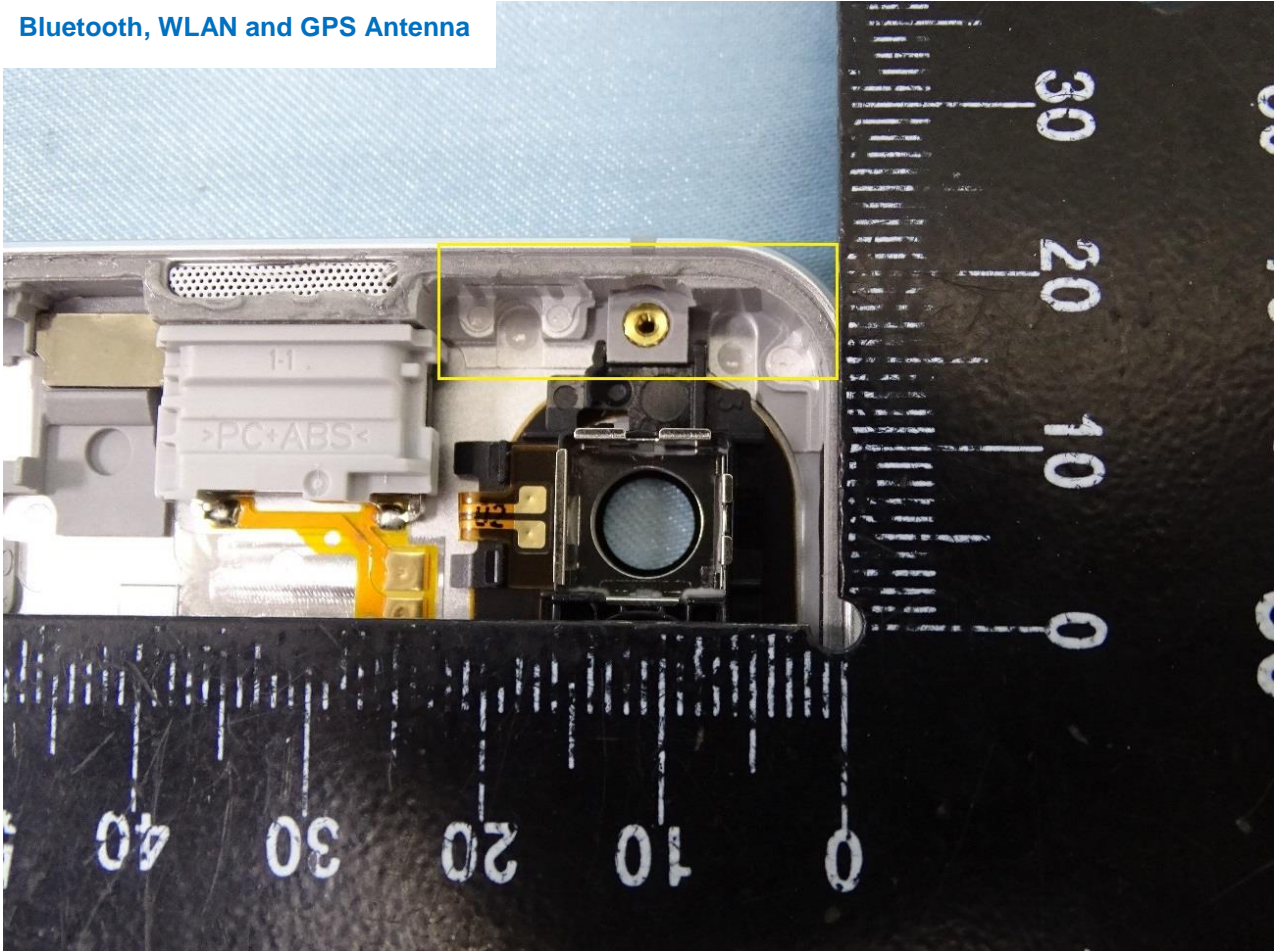

Brand Name: SHARP / Model Name: SH-RM12

Bluetooth, WLAN and GPS Antenna