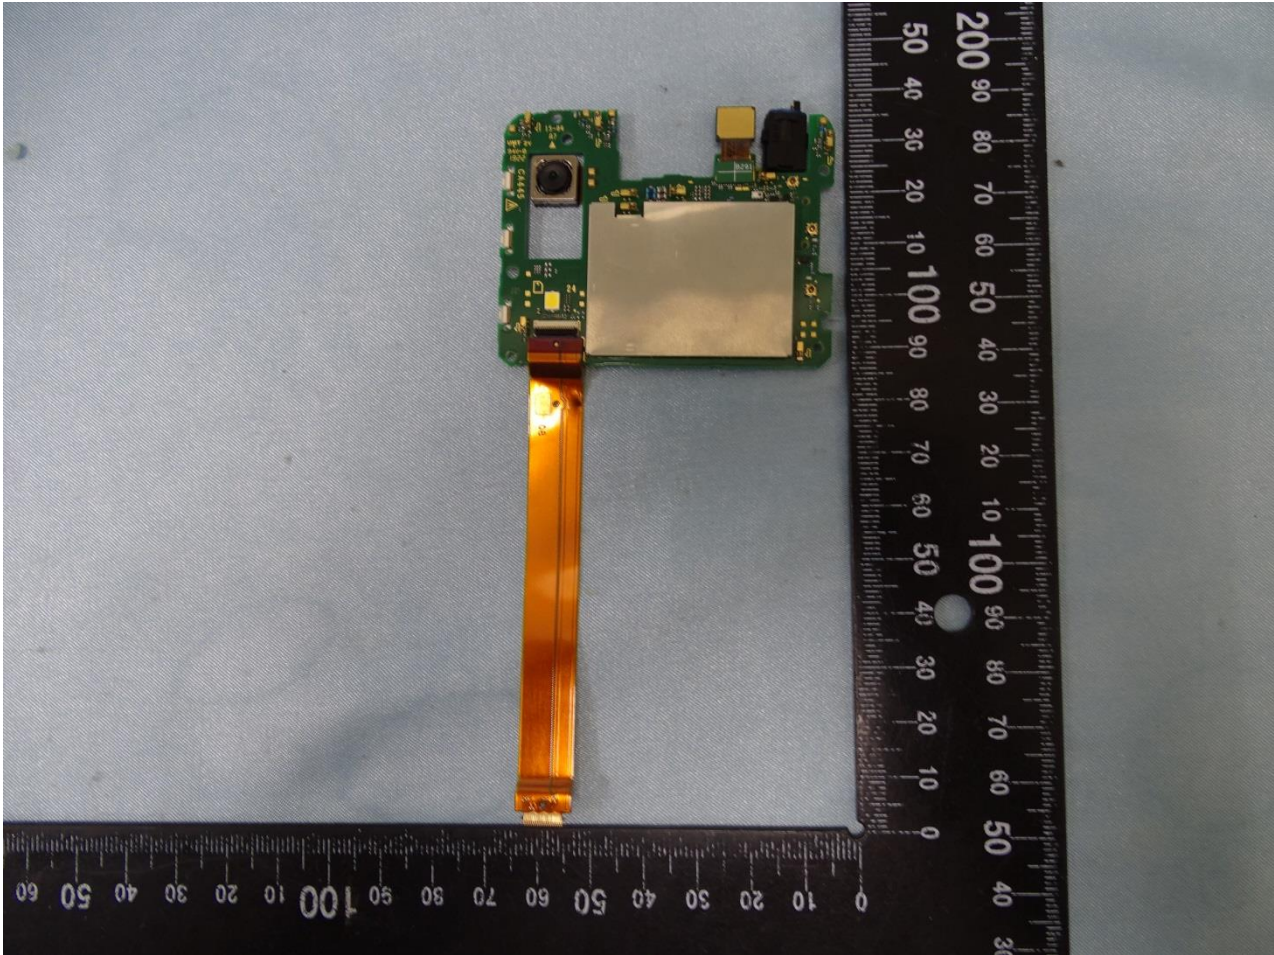

### 3. Internal Photograph of EUT

Brand Name: SHARP / Model Name: SH-RM12

Sample 1 and Sample 2

Brand Name: SHARP / Model Name: SH-RM12

Sample 1

Brand Name: SHARP / Model Name: SH-RM12

Brand Name: SHARP / Model Name: SH-RM12

Brand Name: SHARP / Model Name: SH-RM12

Brand Name: SHARP / Model Name: SH-RM12

Brand Name: SHARP / Model Name: SH-RM12

Brand Name: SHARP / Model Name: SH-RM12

Brand Name: SHARP / Model Name: SH-RM12

**Brand Name: SHARP / Model Name: SH-RM12**