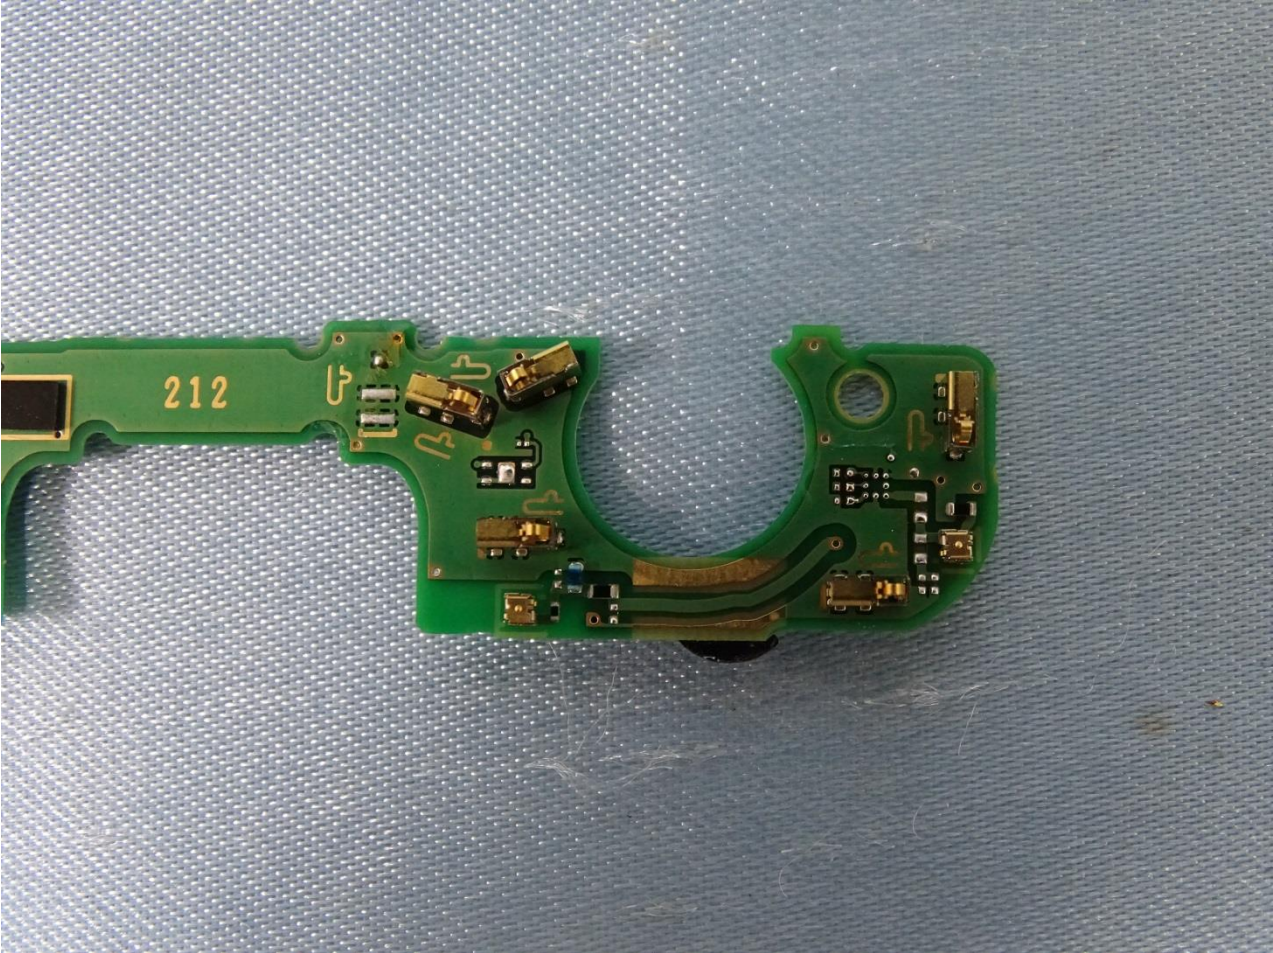

3. Internal Photograph of EUT

Brand Name: SHARP / Model Name: SH-RM12

Sample 1 and Sample 2

Brand Name: SHARP / Model Name: SH-RM12

Sample 1

Brand Name: SHARP / Model Name: SH-RM12

Brand Name: SHARP / Model Name: SH-RM12

Brand Name: SHARP / Model Name: SH-RM12

Brand Name: SHARP / Model Name: SH-RM12

Brand Name: SHARP / Model Name: SH-RM12

Brand Name: SHARP / Model Name: SH-RM12

Brand Name: SHARP / Model Name: SH-RM12

Brand Name: SHARP / Model Name: SH-RM12