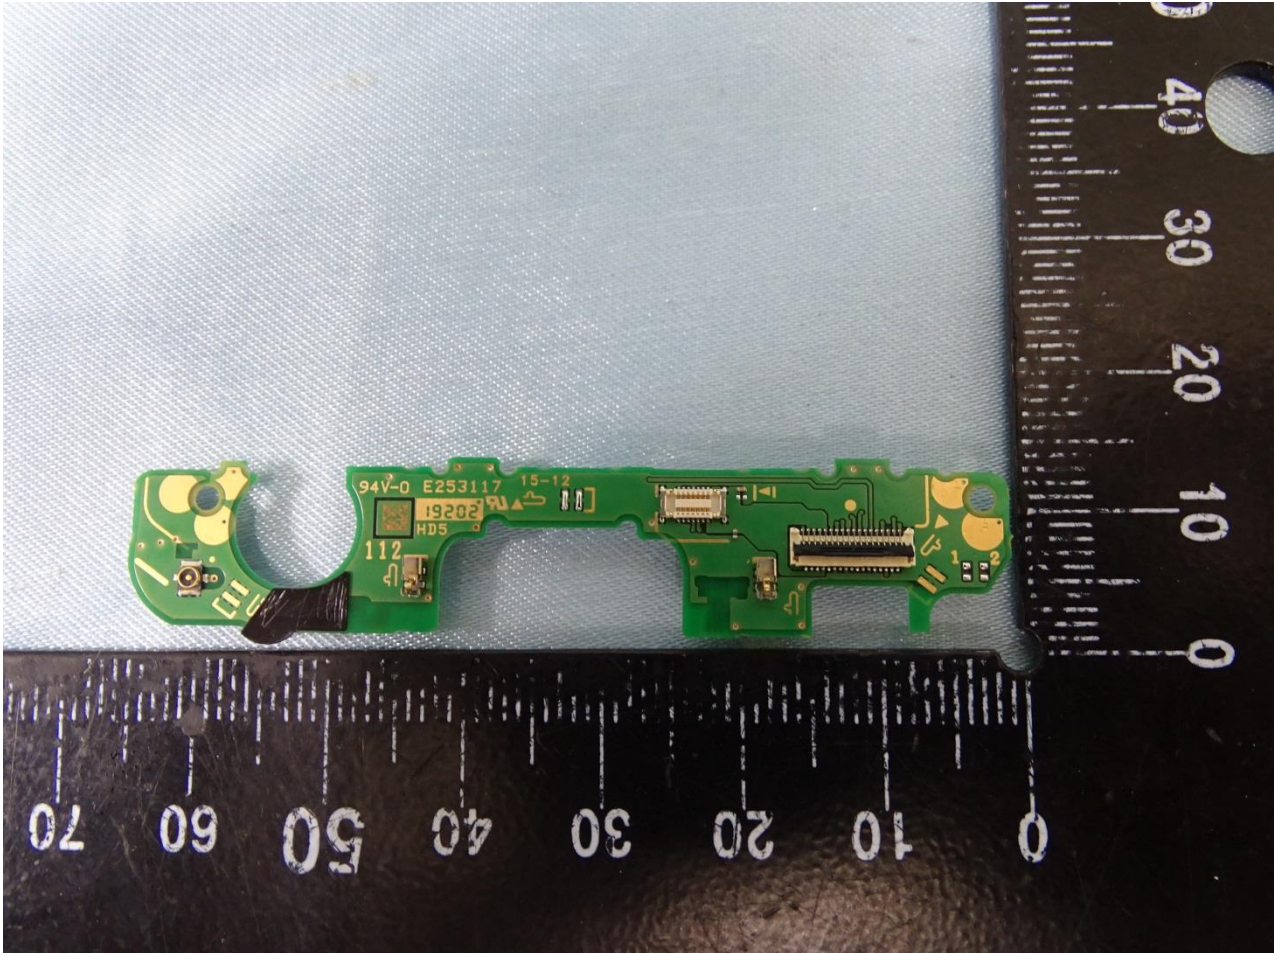

3. Internal Photograph of EUT

Brand Name: SHARP / Model Name: SH-RM12

Sample 1 and Sample 2

Brand Name: SHARP / Model Name: SH-RM12

Sample 1

Brand Name: SHARP / Model Name: SH-RM12

Brand Name: SHARP / Model Name: SH-RM12

Brand Name: SHARP / Model Name: SH-RM12

Brand Name: SHARP / Model Name: SH-RM12

Brand Name: SHARP / Model Name: SH-RM12

Brand Name: SHARP / Model Name: SH-RM12

Brand Name: SHARP / Model Name: SH-RM12

Brand Name: SHARP / Model Name: SH-RM12