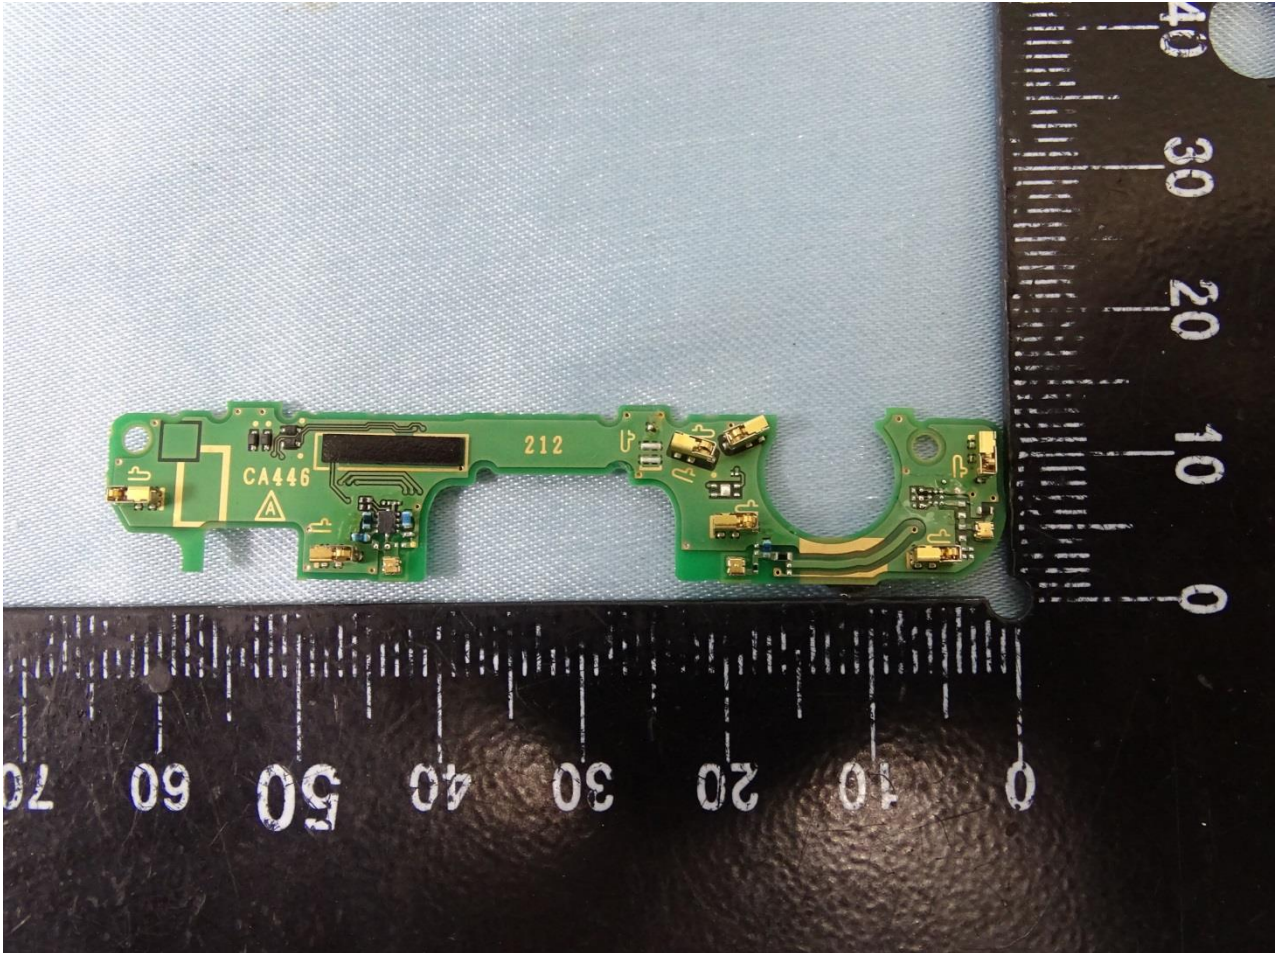

3. Internal Photograph of EUT

Brand Name: SHARP / Model Name: SH-RM12

Sample 1 and Sample 2

Brand Name: SHARP / Model Name: SH-RM12

Sample 1

Brand Name: SHARP / Model Name: SH-RM12

Brand Name: SHARP / Model Name: SH-RM12

Brand Name: SHARP / Model Name: SH-RM12

Brand Name: SHARP / Model Name: SH-RM12

Brand Name: SHARP / Model Name: SH-RM12

Brand Name: SHARP / Model Name: SH-RM12

Brand Name: SHARP / Model Name: SH-RM12

Brand Name: SHARP / Model Name: SH-RM12