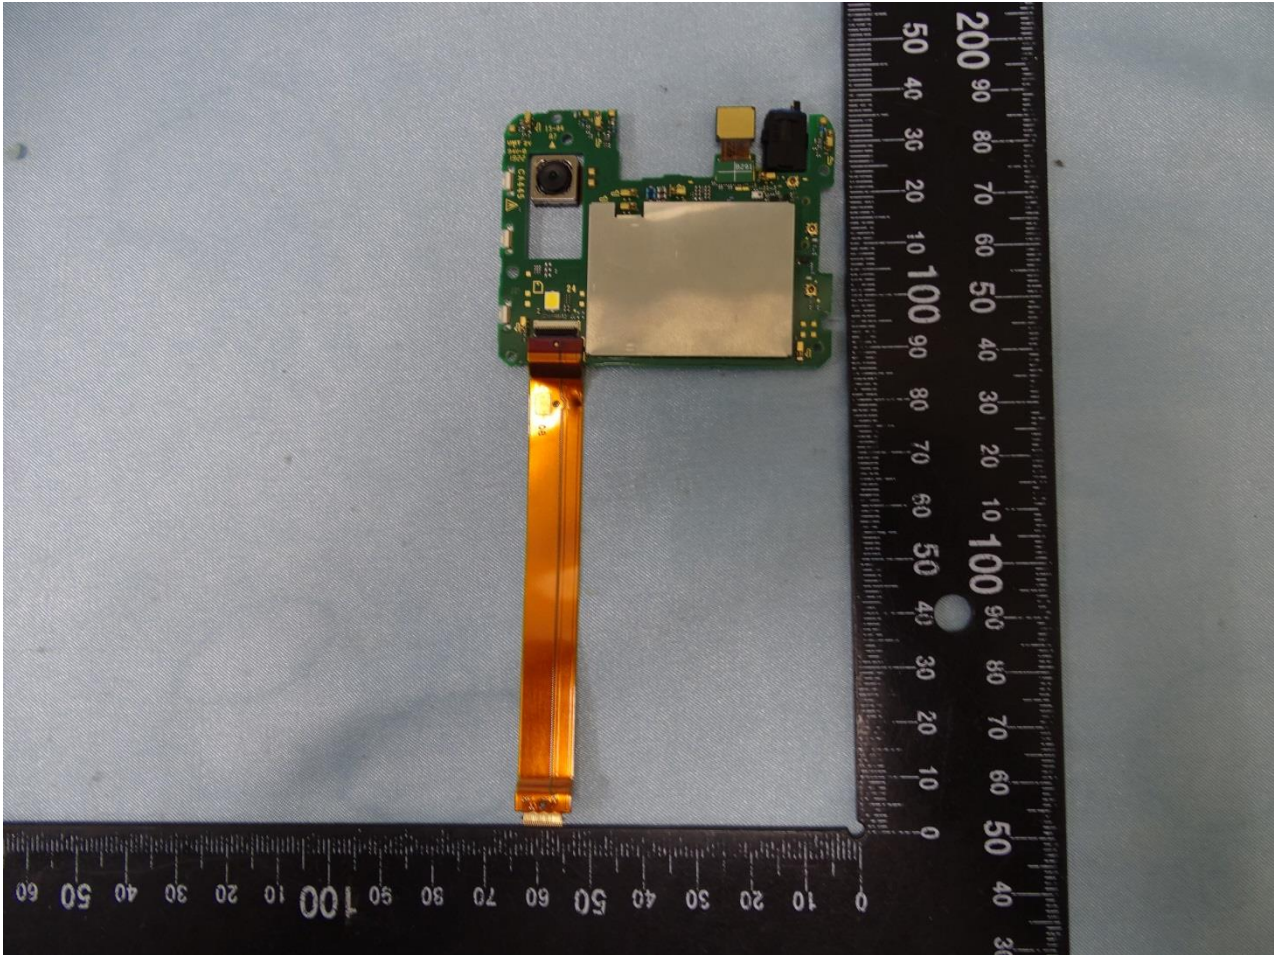

3. Internal Photograph of EUT

Brand Name: SHARP / Model Name: SH-RM12

Sample 1 and Sample 2

Brand Name: SHARP / Model Name: SH-RM12

Sample 1

Brand Name: SHARP / Model Name: SH-RM12

Brand Name: SHARP / Model Name: SH-RM12

Brand Name: SHARP / Model Name: SH-RM12

Brand Name: SHARP / Model Name: SH-RM12

Brand Name: SHARP / Model Name: SH-RM12

Brand Name: SHARP / Model Name: SH-RM12

Brand Name: SHARP / Model Name: SH-RM12

Brand Name: SHARP / Model Name: SH-RM12