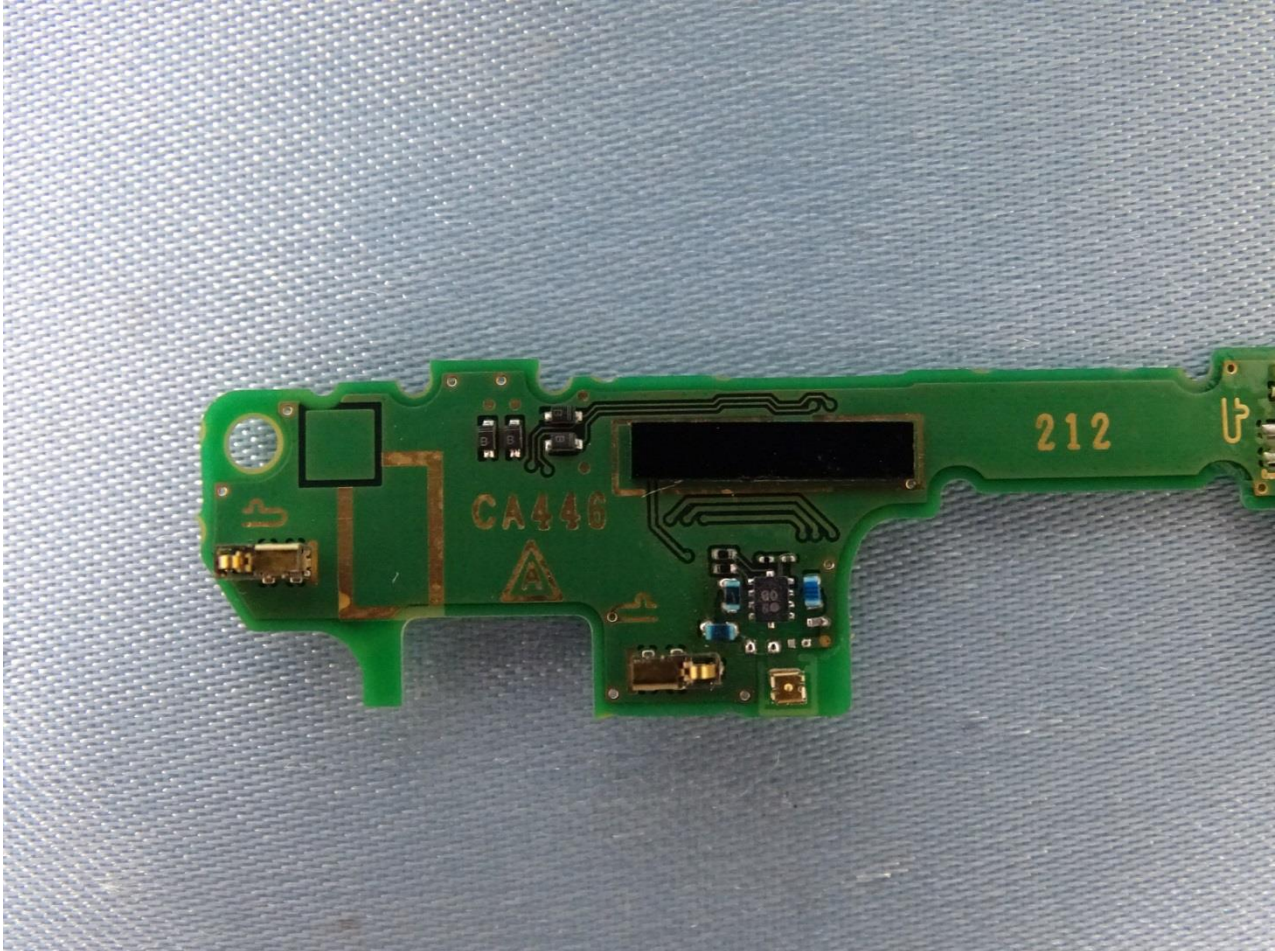

3. Internal Photograph of EUT

Brand Name: SHARP / Model Name: SH-RM12

Sample 1 and Sample 2

Brand Name: SHARP / Model Name: SH-RM12

Sample 1

Brand Name: SHARP / Model Name: SH-RM12

Brand Name: SHARP / Model Name: SH-RM12

Brand Name: SHARP / Model Name: SH-RM12

Brand Name: SHARP / Model Name: SH-RM12

Brand Name: SHARP / Model Name: SH-RM12

Brand Name: SHARP / Model Name: SH-RM12

Brand Name: SHARP / Model Name: SH-RM12

Brand Name: SHARP / Model Name: SH-RM12