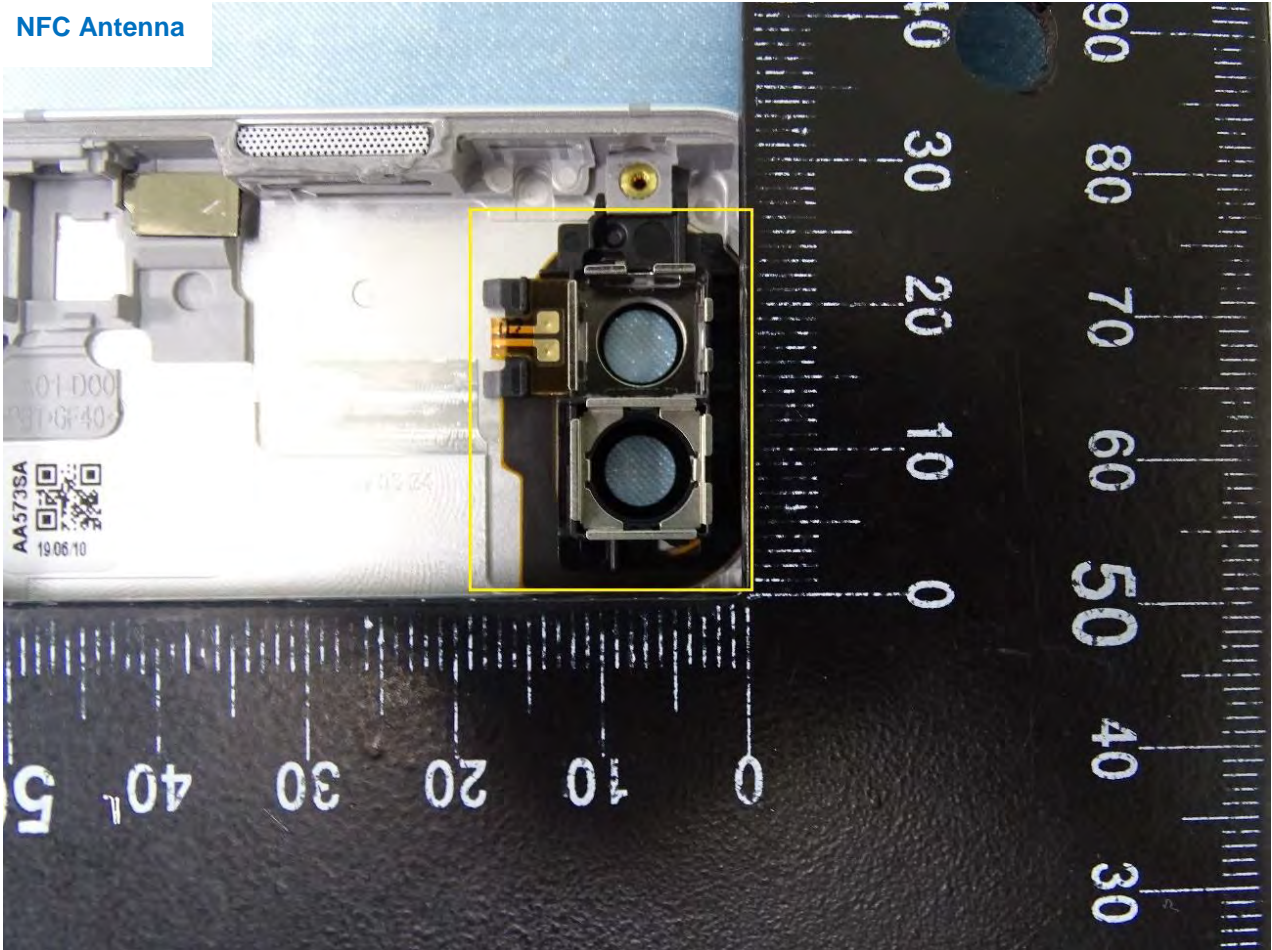

Brand Name: SHARP / Model Name: SH-02M

NFC Antenna

—THE END—