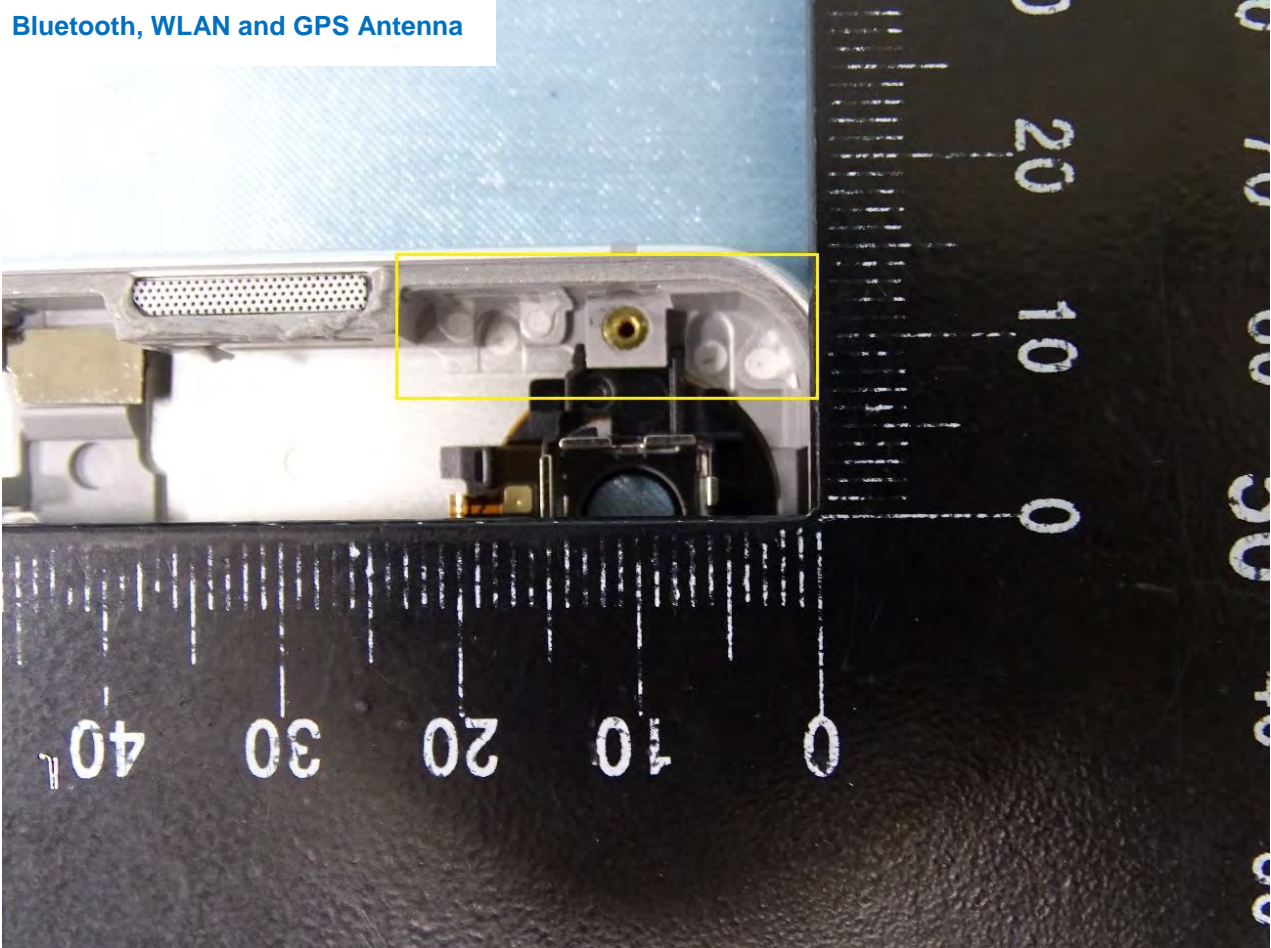

Brand Name: SHARP / Model Name: SH-02M

Bluetooth, WLAN and GPS Antenna