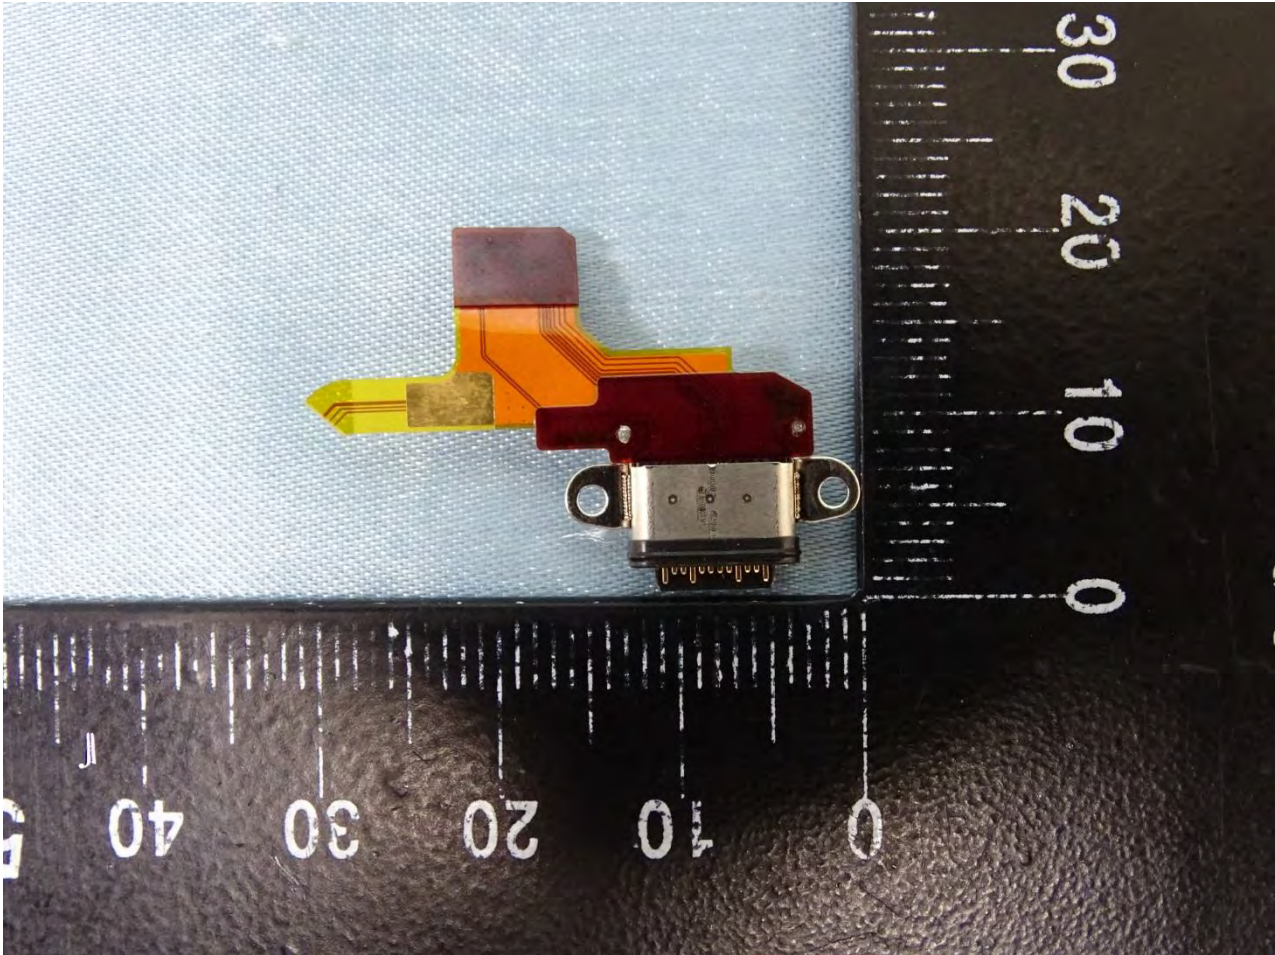

Brand Name: SHARP / Model Name: SH-02M

Brand Name: SHARP / Model Name: SH-02M

Brand Name: SHARP / Model Name: SH-02M

Brand Name: SHARP / Model Name: SH-02M

Brand Name: SHARP / Model Name: SH-02M

Brand Name: SHARP / Model Name: SH-02M

Brand Name: SHARP / Model Name: SH-02M

Brand Name: SHARP / Model Name: SH-02M

Brand Name: SHARP / Model Name: SH-02M

Brand Name: SHARP / Model Name: SH-02M

Brand Name: SHARP / Model Name: SH-02M

WWAN Main Antenna