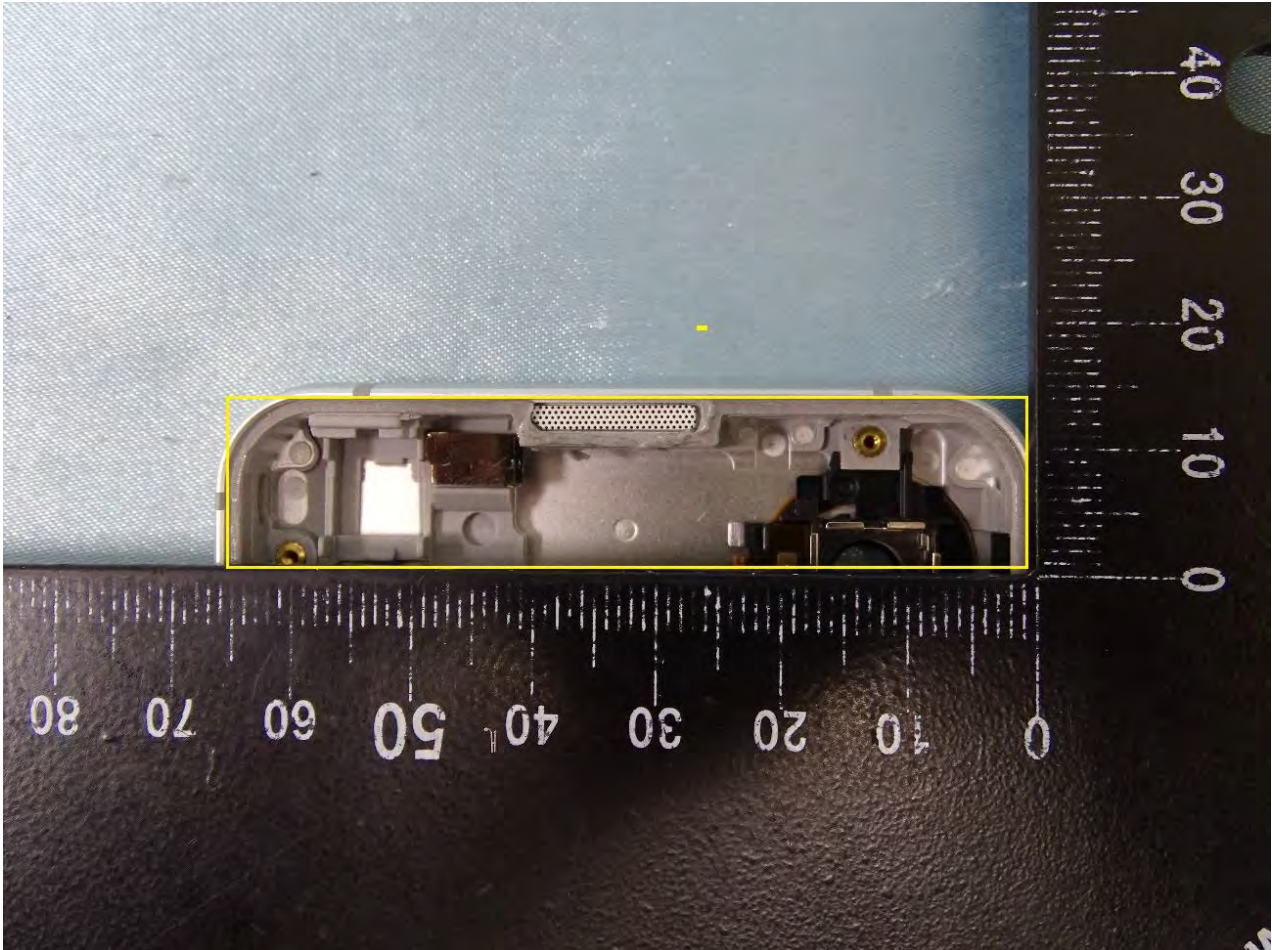

Brand Name: SHARP / Model Name: SH-02M

Brand Name: SHARP / Model Name: SH-02M

Brand Name: SHARP / Model Name: SH-02M

WWAN Sub Antenna

Brand Name: SHARP / Model Name: SH-02M

Brand Name: SHARP / Model Name: SH-02M