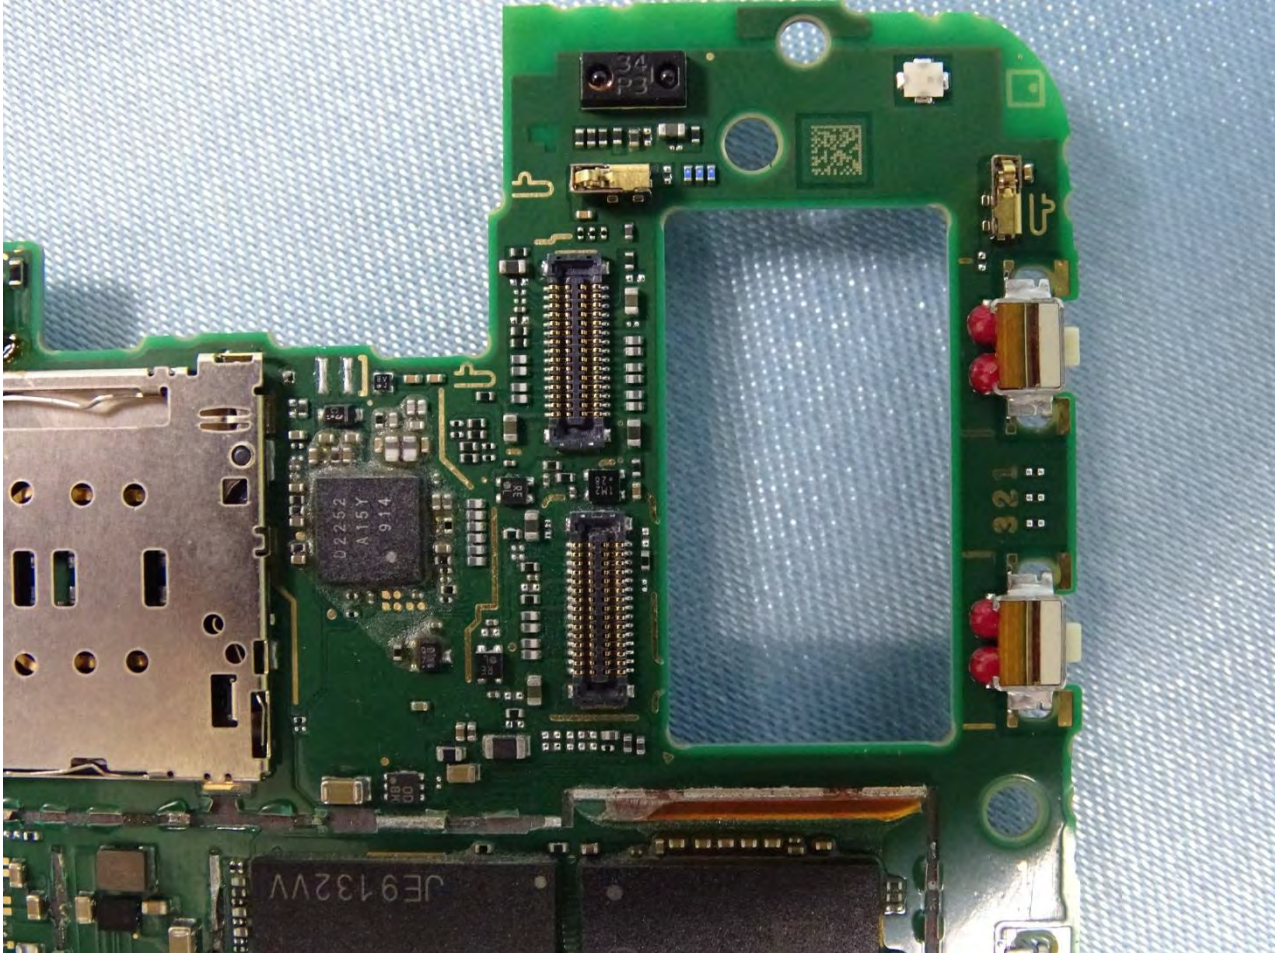

Brand Name: SHARP / Model Name: SH-02M

Brand Name: SHARP / Model Name: SH-02M

Brand Name: SHARP / Model Name: SH-02M

Brand Name: SHARP / Model Name: SH-02M

Brand Name: SHARP / Model Name: SH-02M

Brand Name: SHARP / Model Name: SH-02M

Brand Name: SHARP / Model Name: SH-02M

Brand Name: SHARP / Model Name: SH-02M

Brand Name: SHARP / Model Name: SH-02M

Brand Name: SHARP / Model Name: SH-02M

Brand Name: SHARP / Model Name: SH-02M

WWAN Main Antenna

Brand Name: SHARP / Model Name: SH-02M

Brand Name: SHARP / Model Name: SH-02M

Brand Name: SHARP / Model Name: SH-02M

WWAN Sub Antenna

Brand Name: SHARP / Model Name: SH-02M

Brand Name: SHARP / Model Name: SH-02M