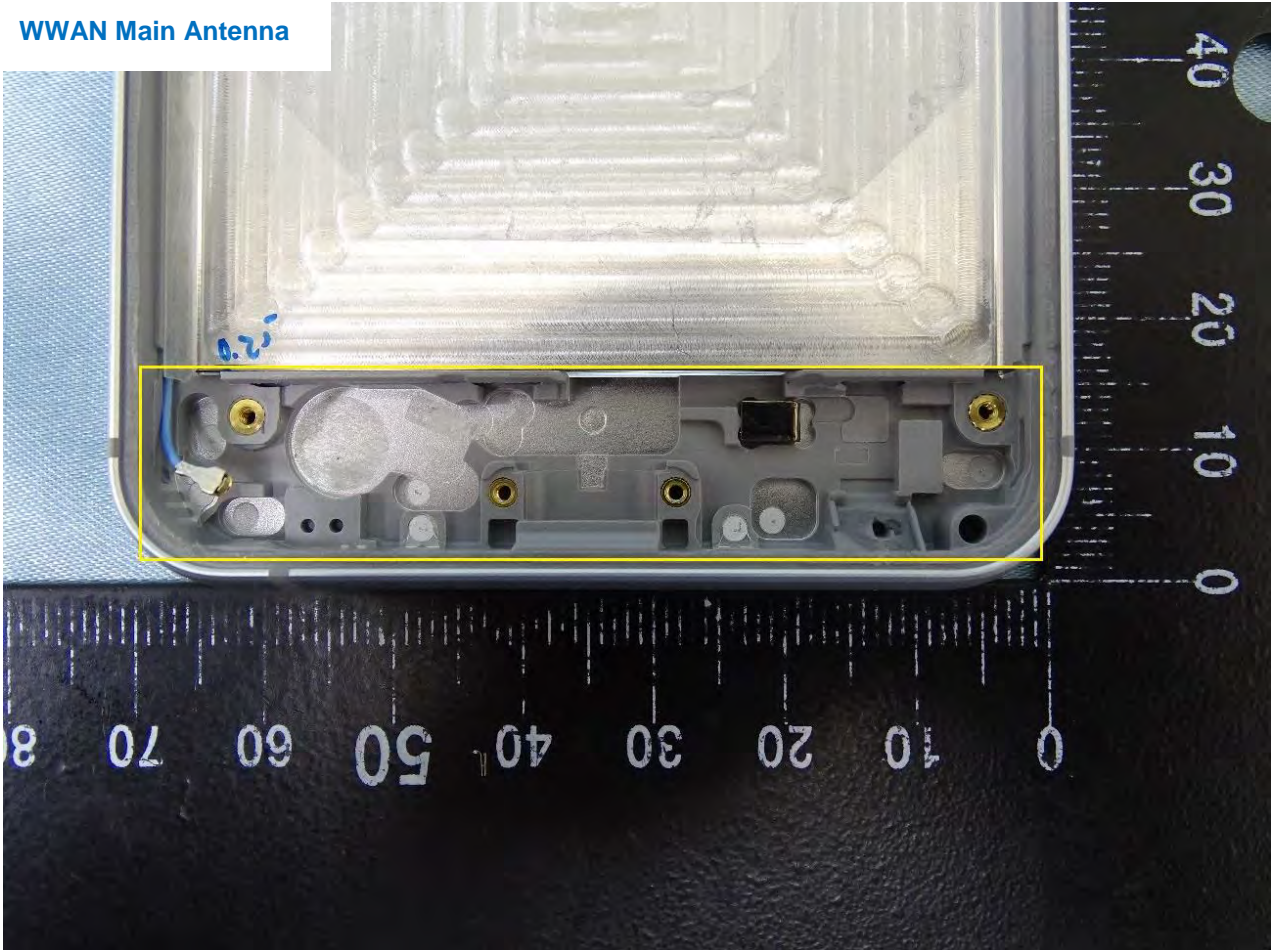

Brand Name: SHARP / Model Name: SH-02M

Brand Name: SHARP / Model Name: SH-02M

Brand Name: SHARP / Model Name: SH-02M

Brand Name: SHARP / Model Name: SH-02M

Brand Name: SHARP / Model Name: SH-02M

WWAN Main Antenna

Brand Name: SHARP / Model Name: SH-02M

Brand Name: SHARP / Model Name: SH-02M

Brand Name: SHARP / Model Name: SH-02M

WWAN Sub Antenna

Brand Name: SHARP / Model Name: SH-02M

Brand Name: SHARP / Model Name: SH-02M