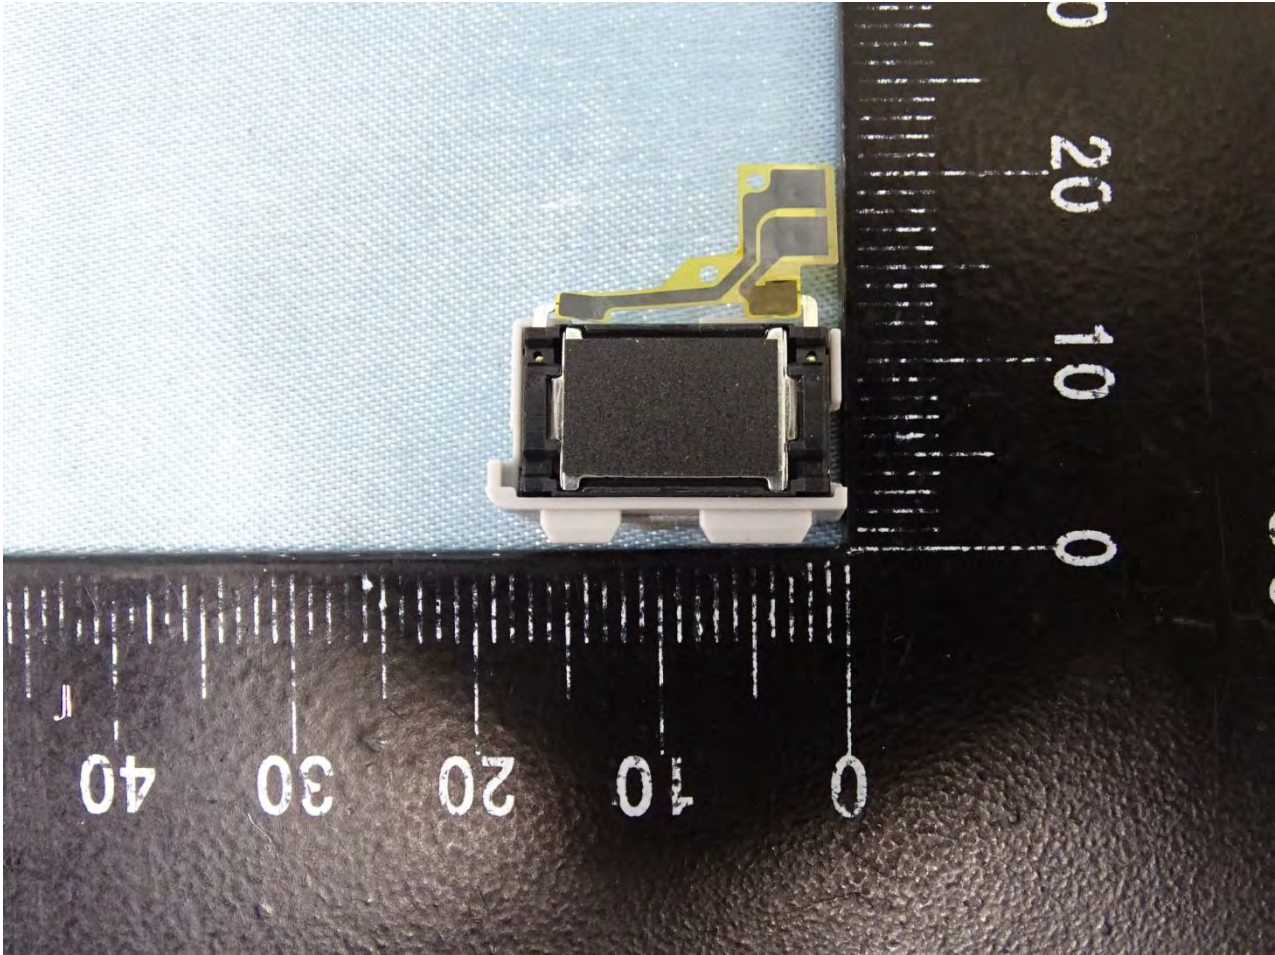

Brand Name: SHARP / Model Name: SH-02M

Brand Name: SHARP / Model Name: SH-02M

Brand Name: SHARP / Model Name: SH-02M

Brand Name: SHARP / Model Name: SH-02M

Brand Name: SHARP / Model Name: SH-02M

Brand Name: SHARP / Model Name: SH-02M

Brand Name: SHARP / Model Name: SH-02M

Brand Name: SHARP / Model Name: SH-02M

Brand Name: SHARP / Model Name: SH-02M

Brand Name: SHARP / Model Name: SH-02M

Brand Name: SHARP / Model Name: SH-02M

WWAN Main Antenna