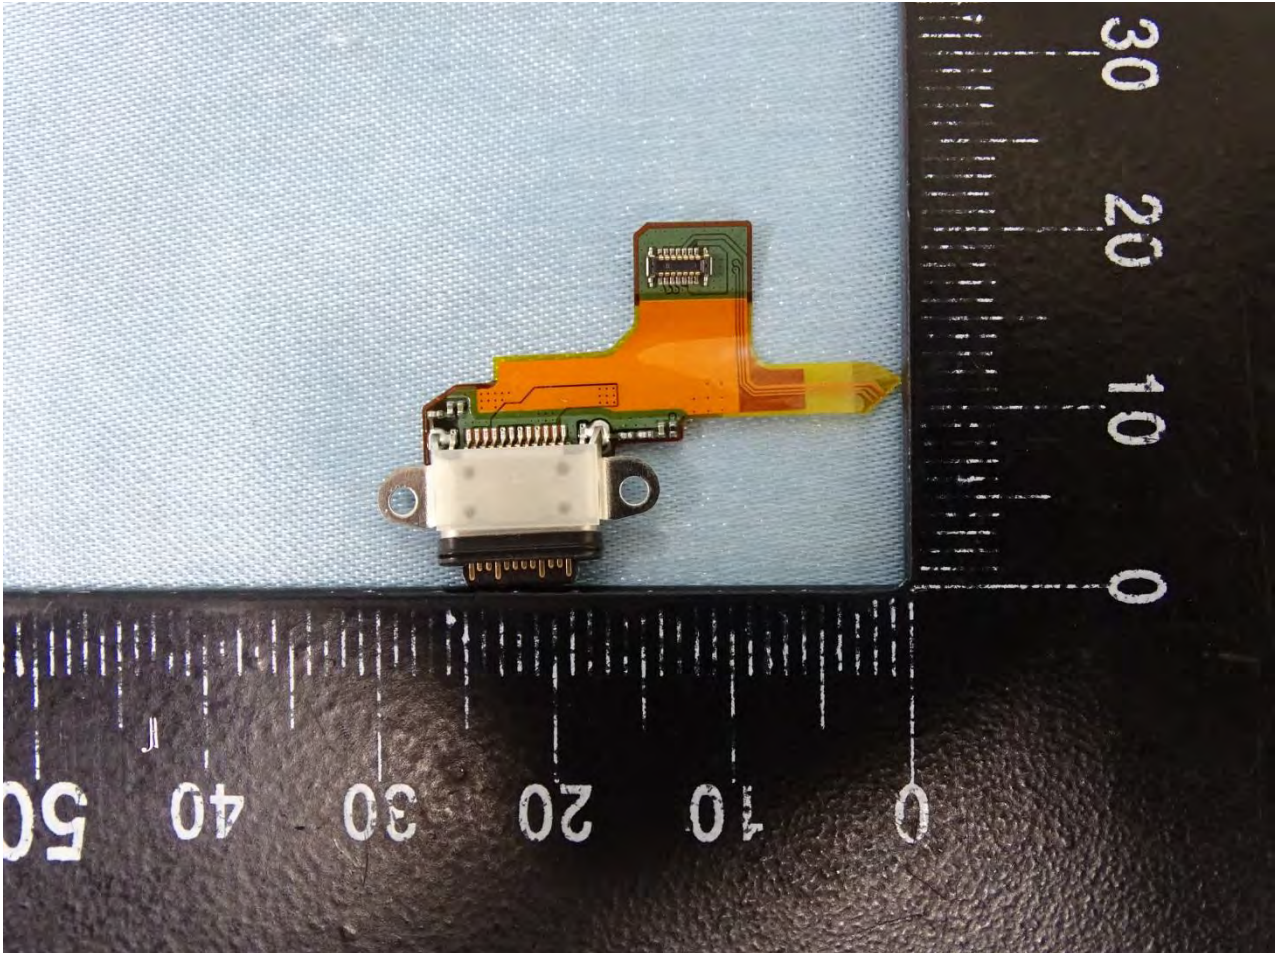

Brand Name: SHARP / Model Name: SH-02M

Brand Name: SHARP / Model Name: SH-02M

Brand Name: SHARP / Model Name: SH-02M

Brand Name: SHARP / Model Name: SH-02M

Brand Name: SHARP / Model Name: SH-02M

WWAN Main Antenna

Brand Name: SHARP / Model Name: SH-02M

Brand Name: SHARP / Model Name: SH-02M

Brand Name: SHARP / Model Name: SH-02M

WWAN Sub Antenna

Brand Name: SHARP / Model Name: SH-02M

Brand Name: SHARP / Model Name: SH-02M