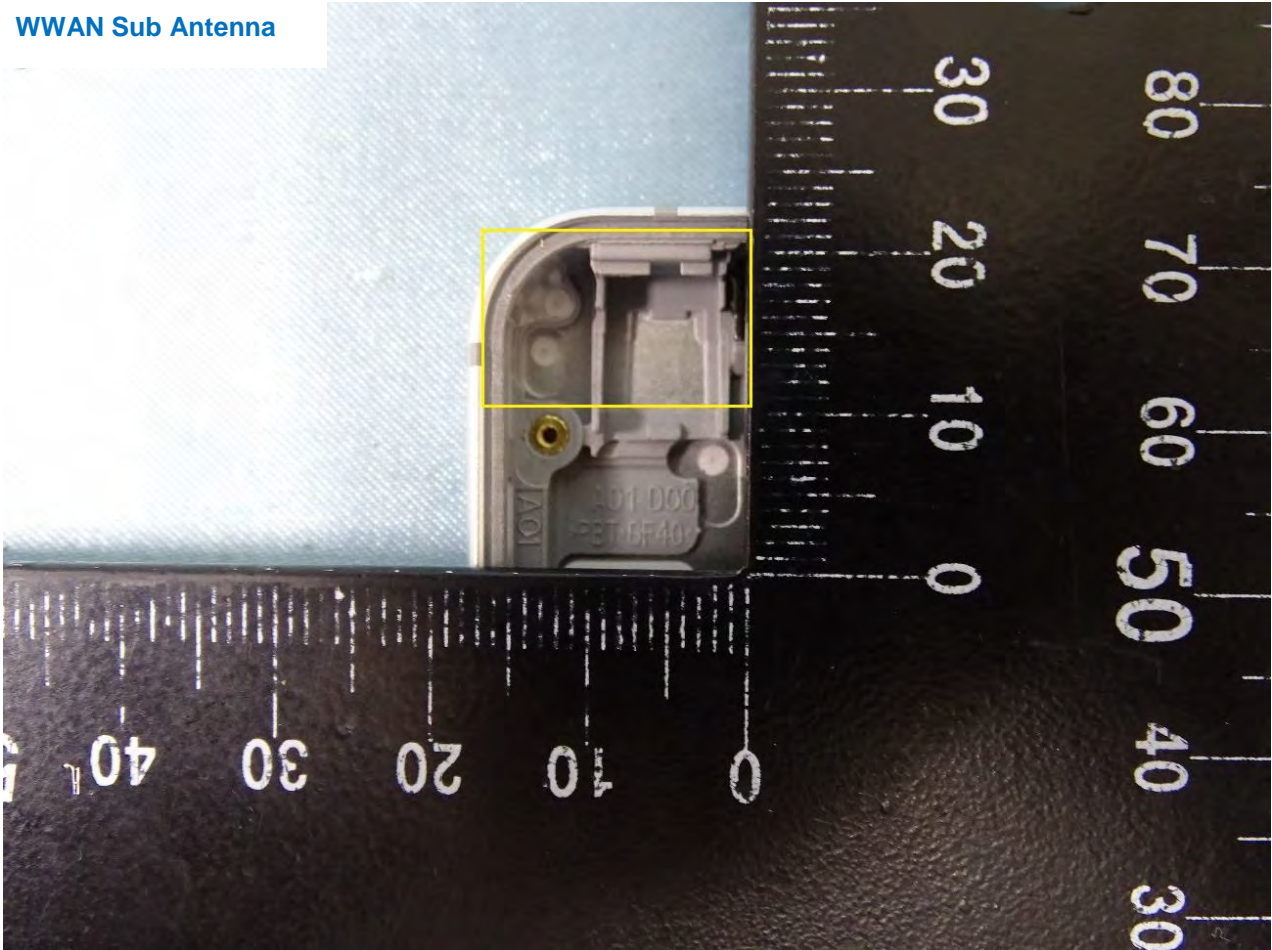

Brand Name: SHARP / Model Name: SH-02M

Brand Name: SHARP / Model Name: SH-02M

Brand Name: SHARP / Model Name: SH-02M

WWAN Sub Antenna

Brand Name: SHARP / Model Name: SH-02M

Brand Name: SHARP / Model Name: SH-02M