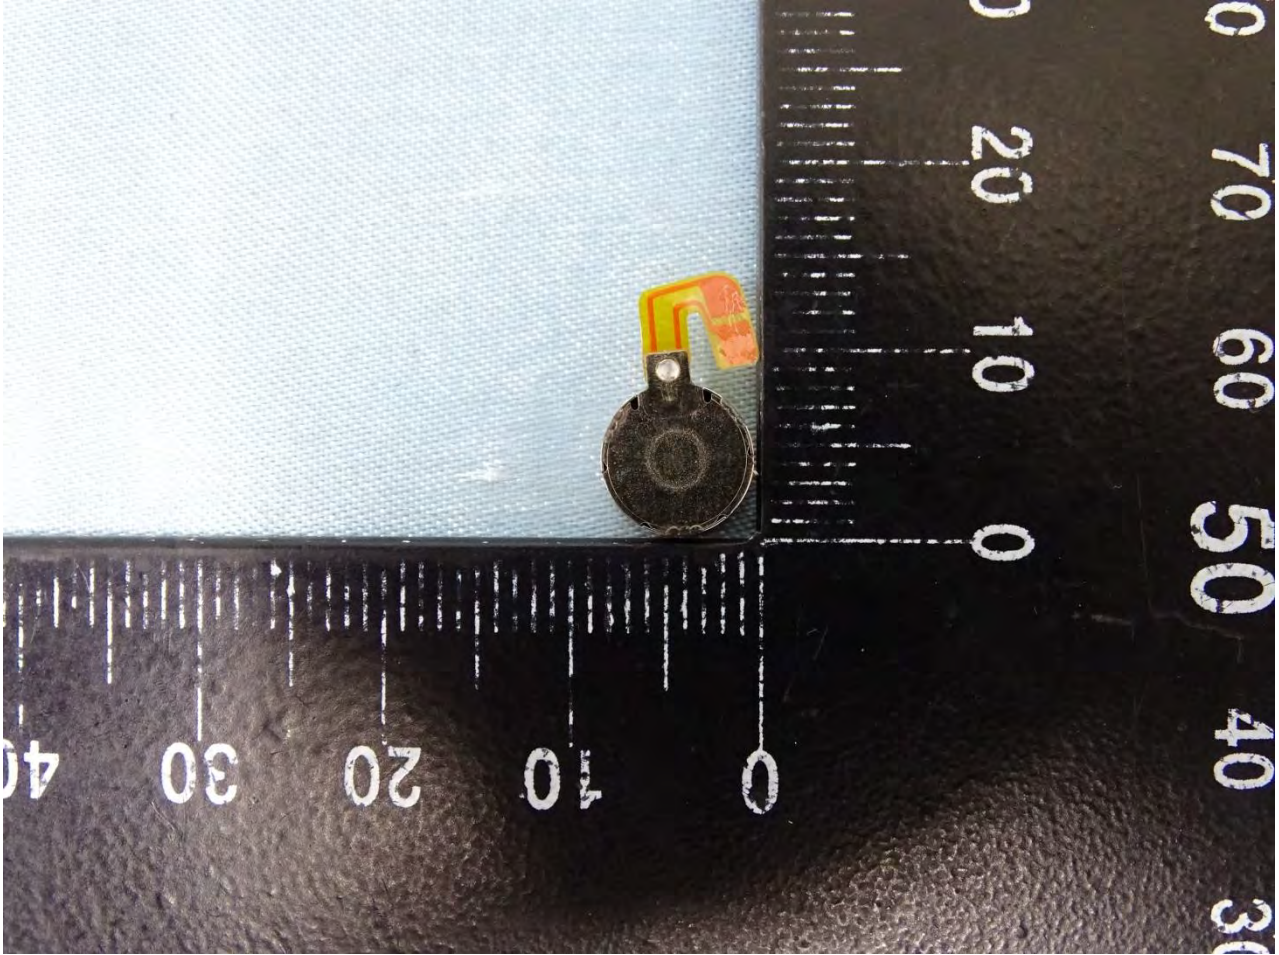

Brand Name: SHARP / Model Name: SH-02M

Brand Name: SHARP / Model Name: SH-02M

Brand Name: SHARP / Model Name: SH-02M

Brand Name: SHARP / Model Name: SH-02M

Brand Name: SHARP / Model Name: SH-02M

Brand Name: SHARP / Model Name: SH-02M

Brand Name: SHARP / Model Name: SH-02M

Brand Name: SHARP / Model Name: SH-02M

Brand Name: SHARP / Model Name: SH-02M

Brand Name: SHARP / Model Name: SH-02M

Brand Name: SHARP / Model Name: SH-02M

WWAN Main Antenna