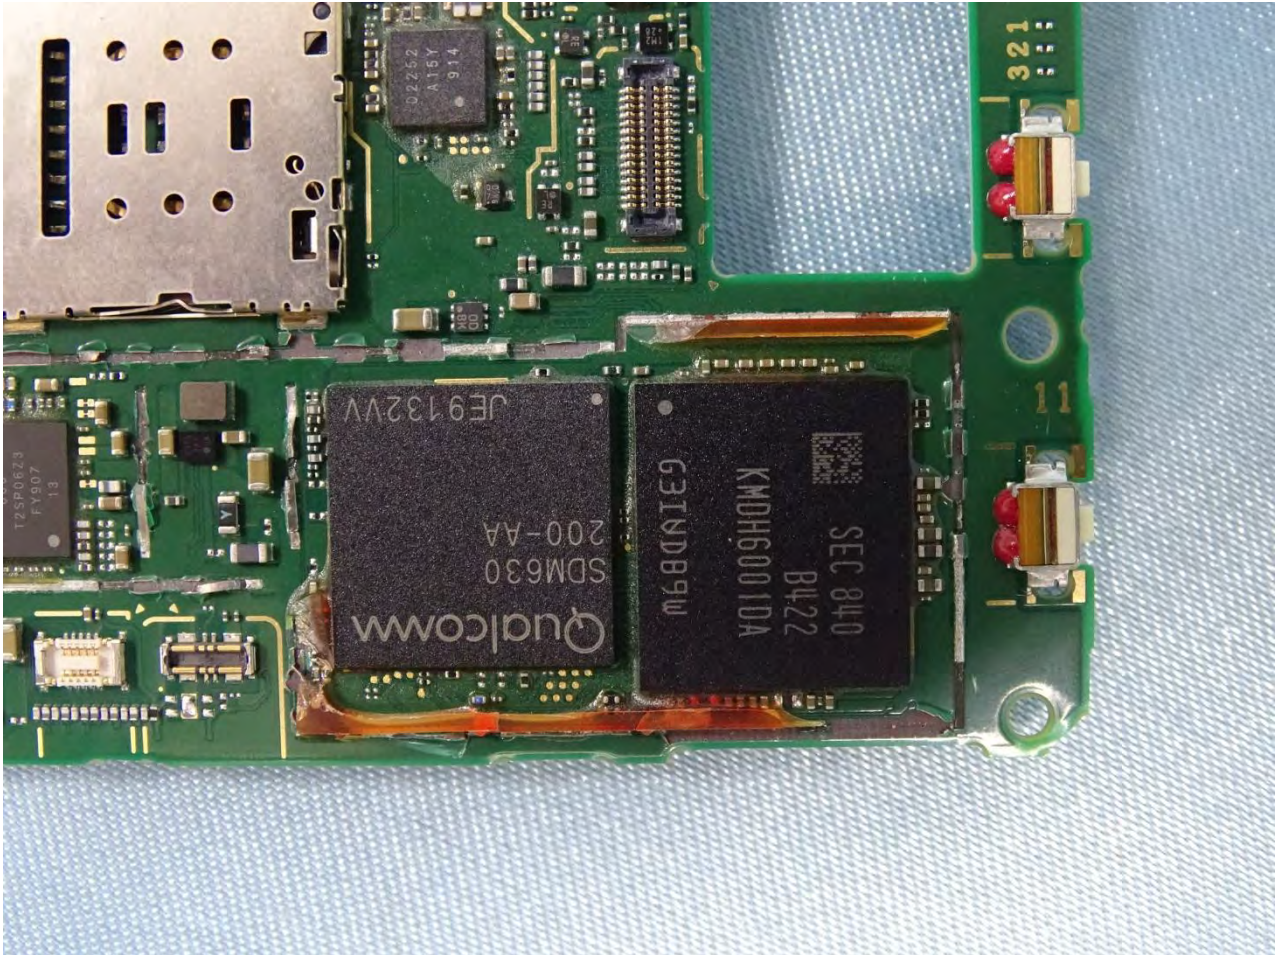

Brand Name: SHARP / Model Name: SH-02M

Brand Name: SHARP / Model Name: SH-02M

Brand Name: SHARP / Model Name: SH-02M

Brand Name: SHARP / Model Name: SH-02M

Brand Name: SHARP / Model Name: SH-02M

Brand Name: SHARP / Model Name: SH-02M

Brand Name: SHARP / Model Name: SH-02M

Brand Name: SHARP / Model Name: SH-02M

Brand Name: SHARP / Model Name: SH-02M

Brand Name: SHARP / Model Name: SH-02M

Brand Name: SHARP / Model Name: SH-02M

WWAN Main Antenna

Brand Name: SHARP / Model Name: SH-02M

Brand Name: SHARP / Model Name: SH-02M

Brand Name: SHARP / Model Name: SH-02M

WWAN Sub Antenna

Brand Name: SHARP / Model Name: SH-02M

Brand Name: SHARP / Model Name: SH-02M