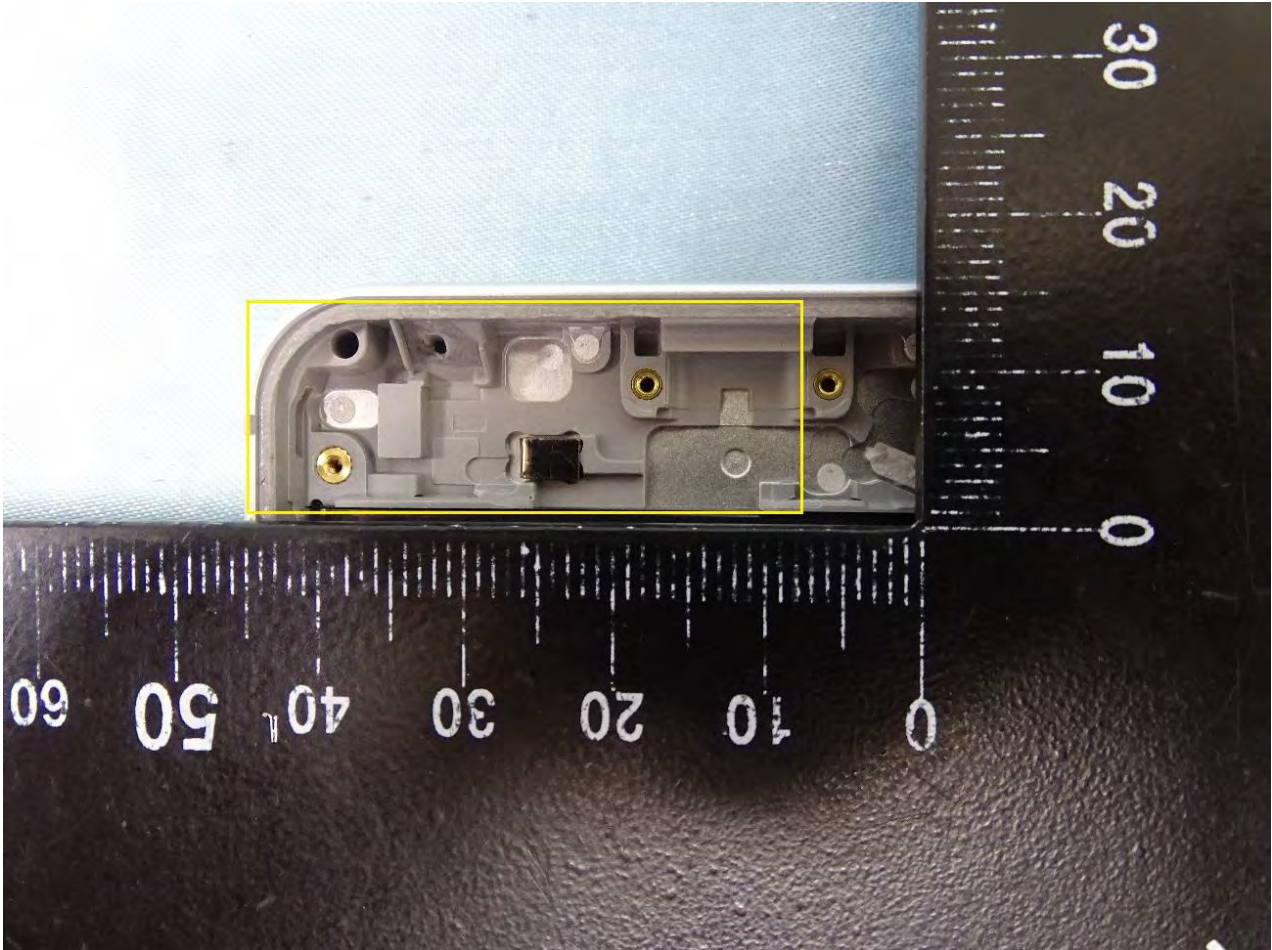

Brand Name: SHARP / Model Name: SH-02M