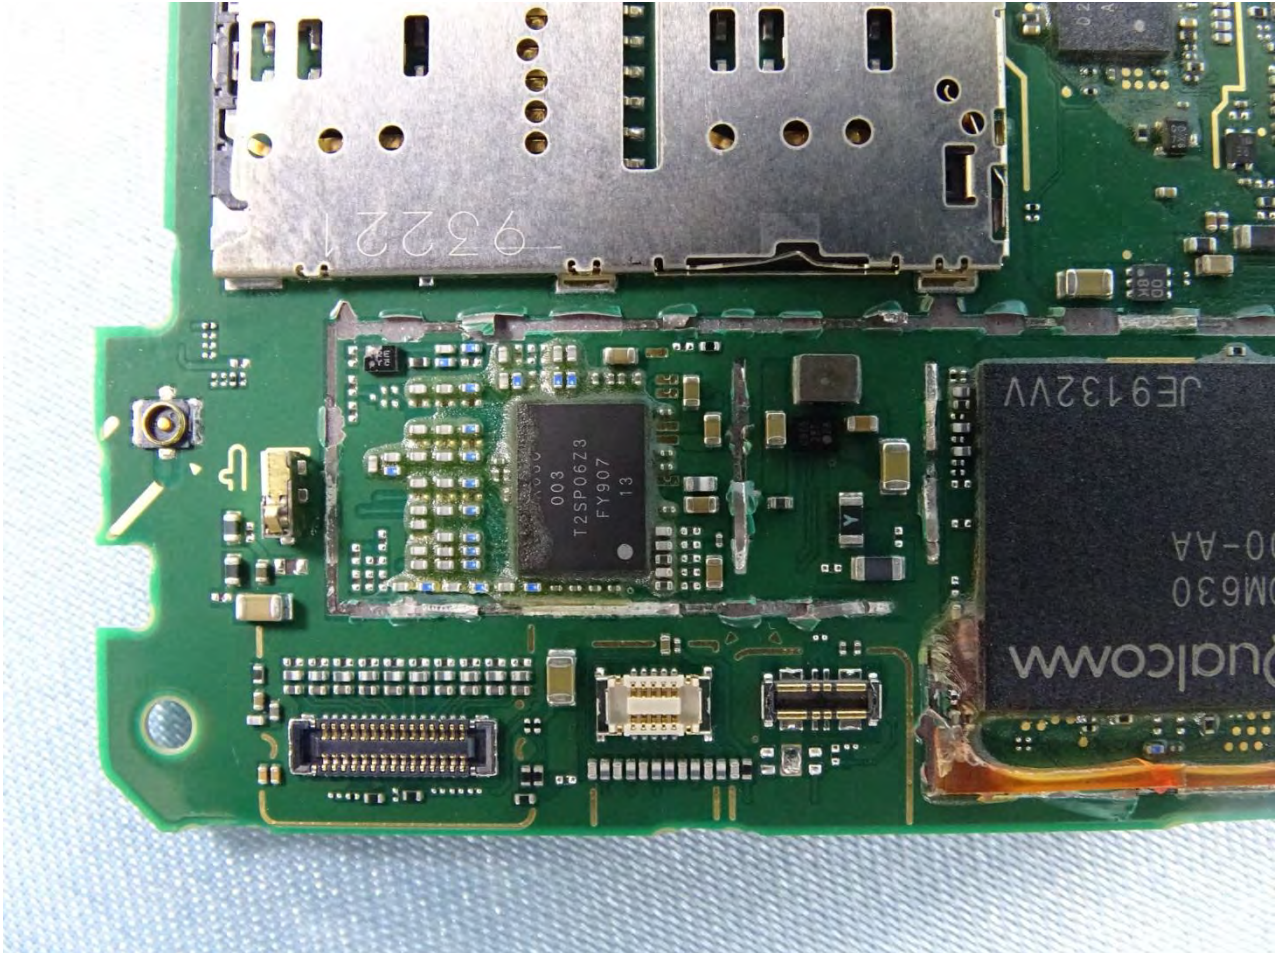

Brand Name: SHARP / Model Name: SH-02M

Brand Name: SHARP / Model Name: SH-02M

Brand Name: SHARP / Model Name: SH-02M

Brand Name: SHARP / Model Name: SH-02M

Brand Name: SHARP / Model Name: SH-02M

Brand Name: SHARP / Model Name: SH-02M

Brand Name: SHARP / Model Name: SH-02M

Brand Name: SHARP / Model Name: SH-02M

Brand Name: SHARP / Model Name: SH-02M

Brand Name: SHARP / Model Name: SH-02M

Brand Name: SHARP / Model Name: SH-02M

WWAN Main Antenna

Brand Name: SHARP / Model Name: SH-02M

Brand Name: SHARP / Model Name: SH-02M

Brand Name: SHARP / Model Name: SH-02M

WWAN Sub Antenna

Brand Name: SHARP / Model Name: SH-02M

Brand Name: SHARP / Model Name: SH-02M