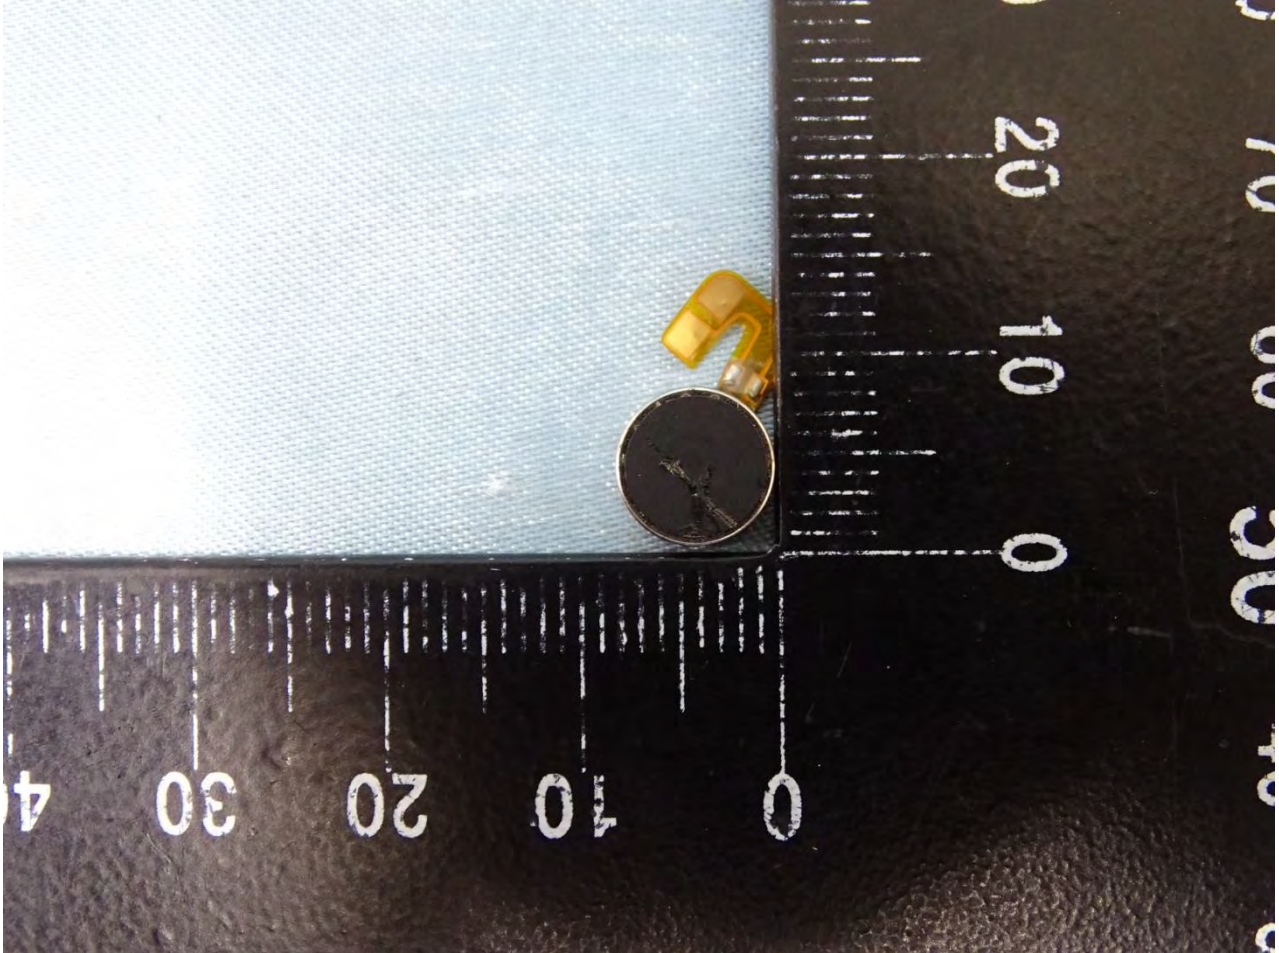

Brand Name: SHARP / Model Name: SH-02M

Brand Name: SHARP / Model Name: SH-02M

Brand Name: SHARP / Model Name: SH-02M

Brand Name: SHARP / Model Name: SH-02M

Brand Name: SHARP / Model Name: SH-02M

Brand Name: SHARP / Model Name: SH-02M

Brand Name: SHARP / Model Name: SH-02M

Brand Name: SHARP / Model Name: SH-02M

Brand Name: SHARP / Model Name: SH-02M

Brand Name: SHARP / Model Name: SH-02M

Brand Name: SHARP / Model Name: SH-02M

WWAN Main Antenna