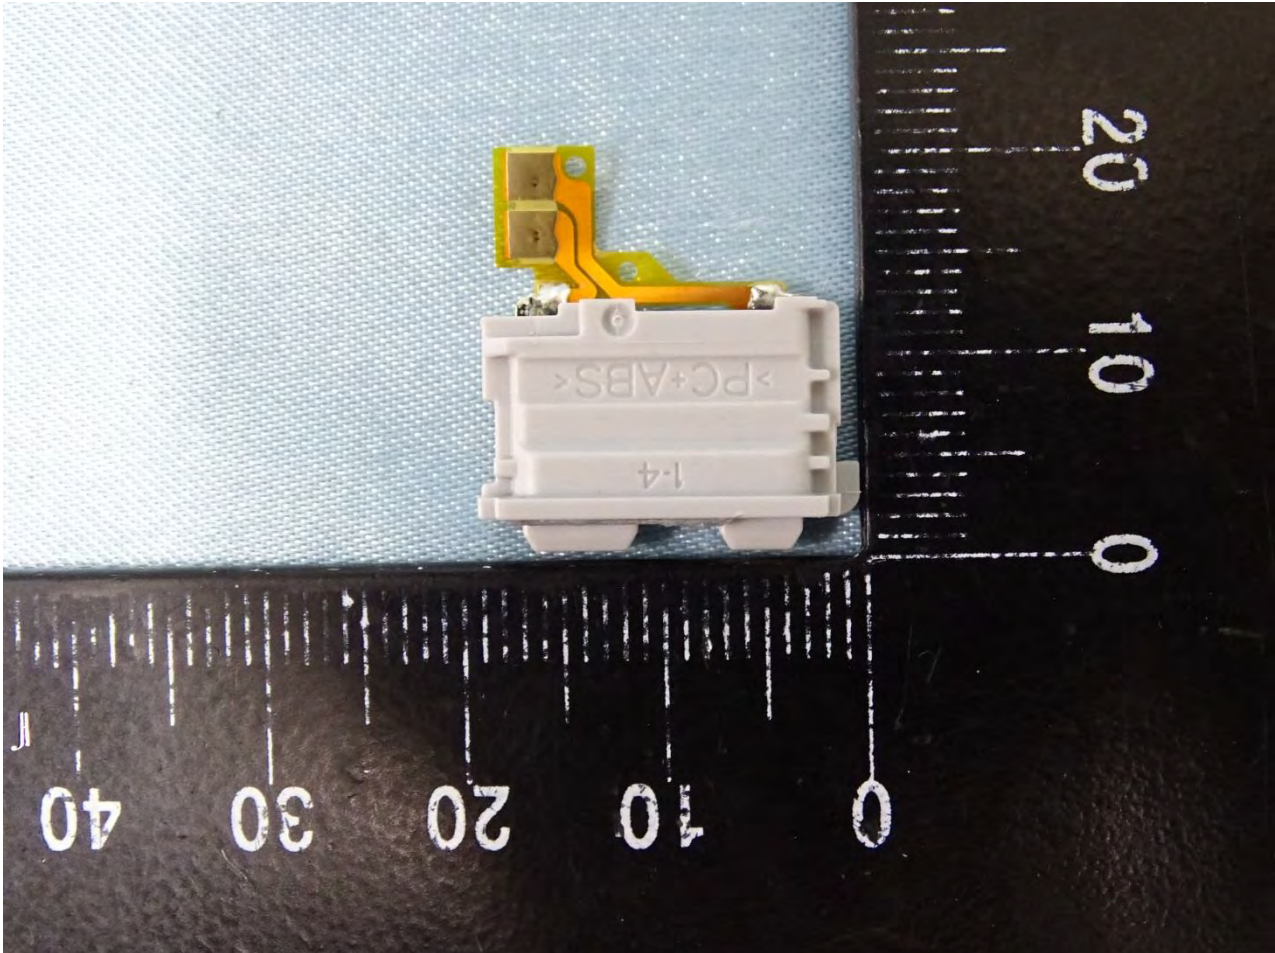

Brand Name: SHARP / Model Name: SH-02M

Brand Name: SHARP / Model Name: SH-02M

Brand Name: SHARP / Model Name: SH-02M

Brand Name: SHARP / Model Name: SH-02M

Brand Name: SHARP / Model Name: SH-02M

Brand Name: SHARP / Model Name: SH-02M

Brand Name: SHARP / Model Name: SH-02M

Brand Name: SHARP / Model Name: SH-02M

Brand Name: SHARP / Model Name: SH-02M

Brand Name: SHARP / Model Name: SH-02M

Brand Name: SHARP / Model Name: SH-02M

WWAN Main Antenna

Brand Name: SHARP / Model Name: SH-02M

Brand Name: SHARP / Model Name: SH-02M

Brand Name: SHARP / Model Name: SH-02M

WWAN Sub Antenna

Brand Name: SHARP / Model Name: SH-02M

Brand Name: SHARP / Model Name: SH-02M