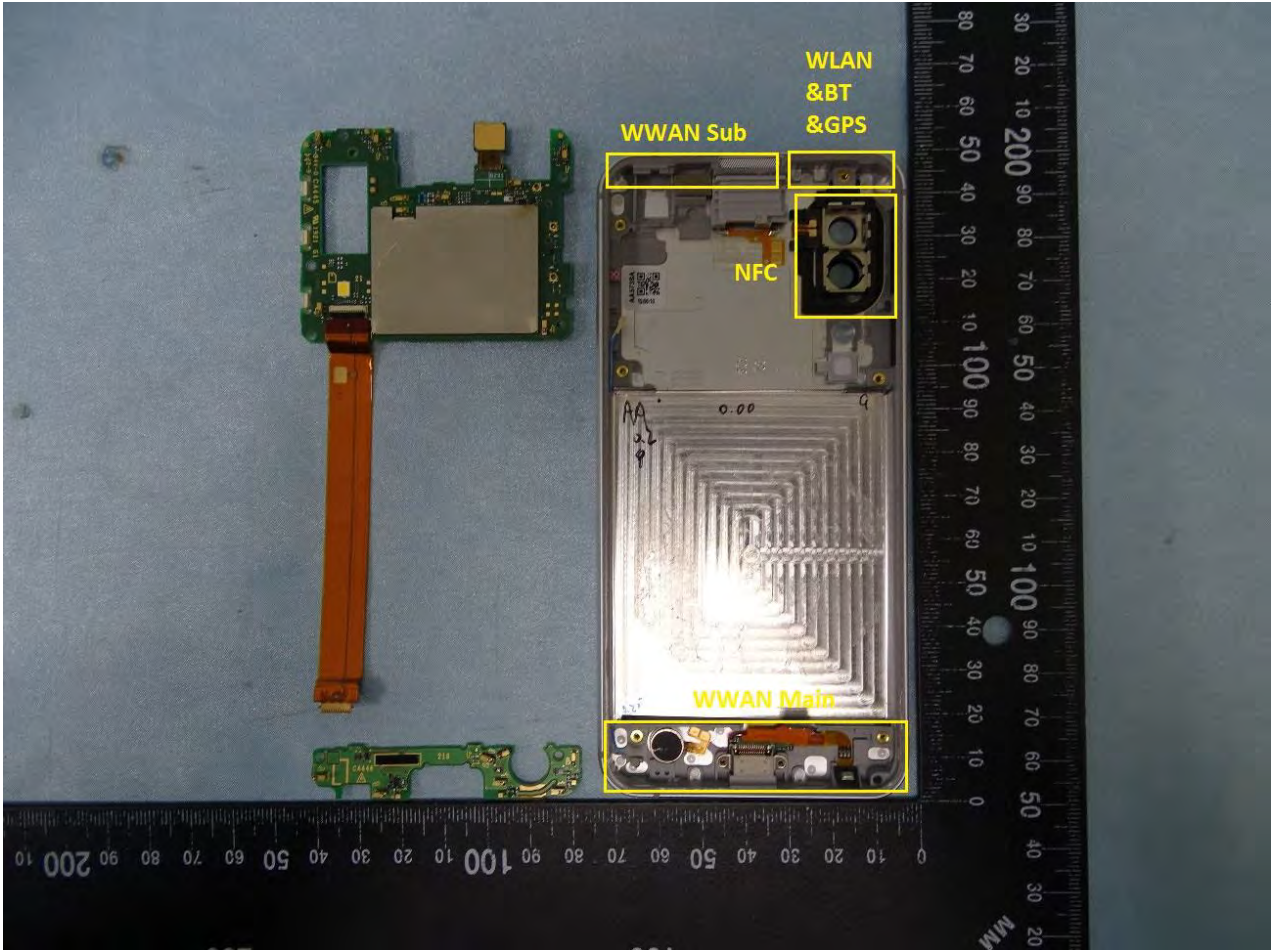

3. Internal Photograph of EUT

Brand Name: SHARP / Model Name: SH-02M

Brand Name: SHARP / Model Name: SH-02M

Brand Name: SHARP / Model Name: SH-02M

Brand Name: SHARP / Model Name: SH-02M

Brand Name: SHARP / Model Name: SH-02M

Brand Name: SHARP / Model Name: SH-02M

Brand Name: SHARP / Model Name: SH-02M

Brand Name: SHARP / Model Name: SH-02M

Brand Name: SHARP / Model Name: SH-02M

Brand Name: SHARP / Model Name: SH-02M

Brand Name: SHARP / Model Name: SH-02M