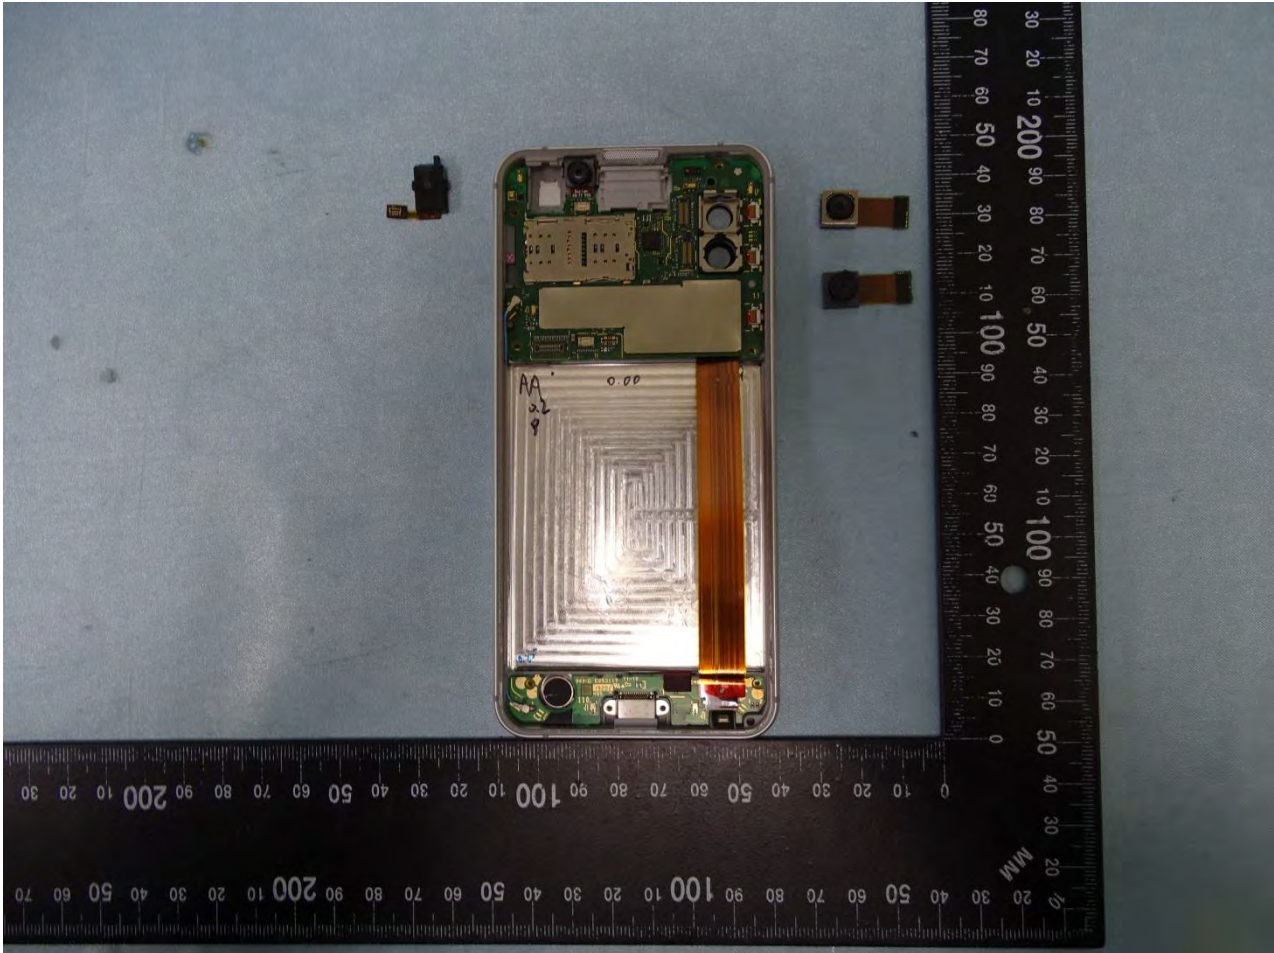

3. Internal Photograph of EUT

Brand Name: SHARP / Model Name: SH-02M

Brand Name: SHARP / Model Name: SH-02M

Brand Name: SHARP / Model Name: SH-02M

Brand Name: SHARP / Model Name: SH-02M

Brand Name: SHARP / Model Name: SH-02M

Brand Name: SHARP / Model Name: SH-02M

Brand Name: SHARP / Model Name: SH-02M

Brand Name: SHARP / Model Name: SH-02M

Brand Name: SHARP / Model Name: SH-02M

Brand Name: SHARP / Model Name: SH-02M

Brand Name: SHARP / Model Name: SH-02M