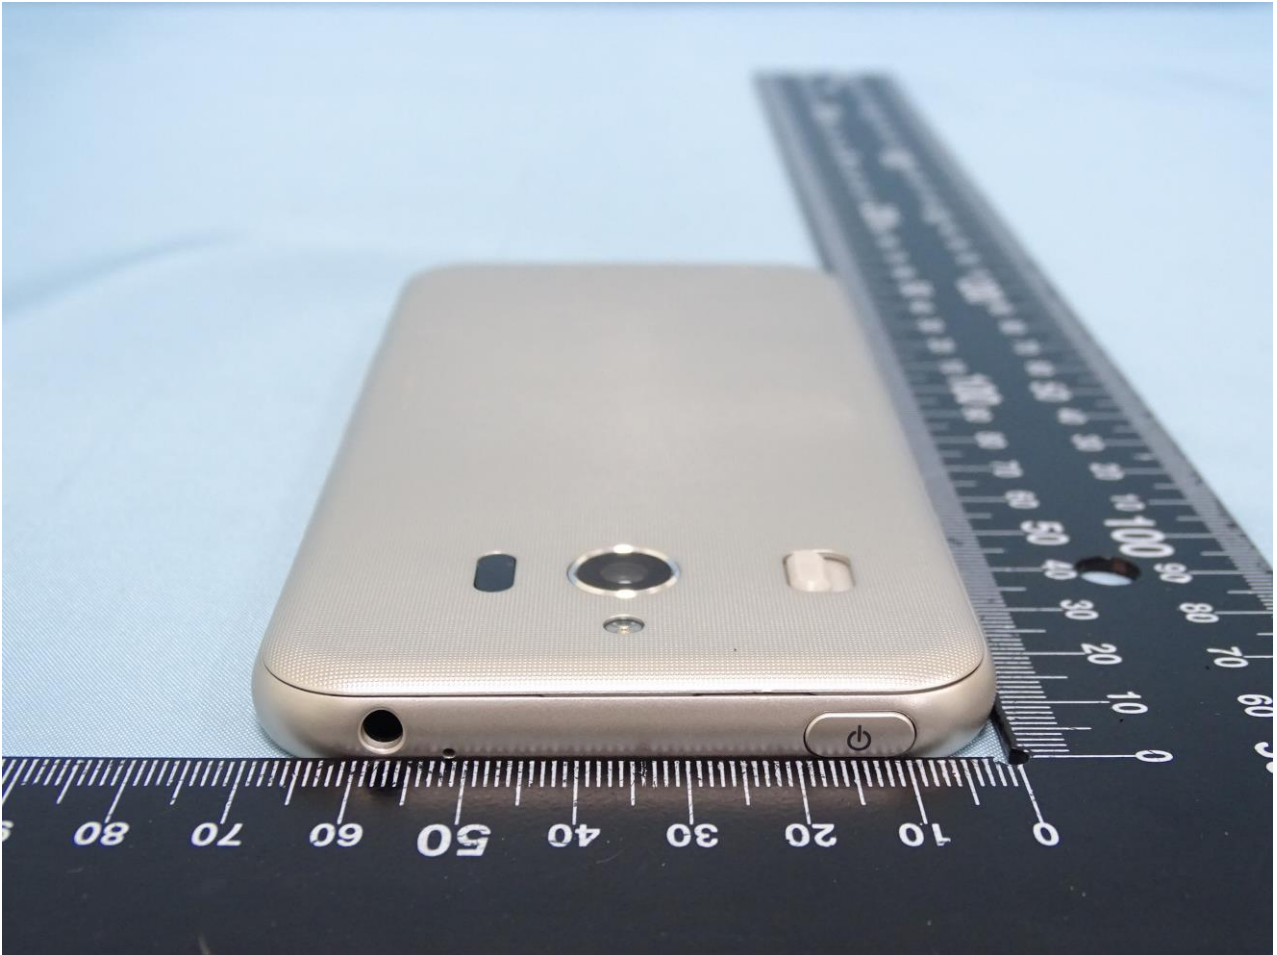

1. External Photograph of EUT

2. Photograph of Accessory

Specification of Accessory		
Battery	Brand Name	Sharp
	Model Name	HE355
Cradle	Brand Name	Sharp
	Model Name	SHEGT1

Remark: For accessories equipped with this EUT, please refer to the following photos.