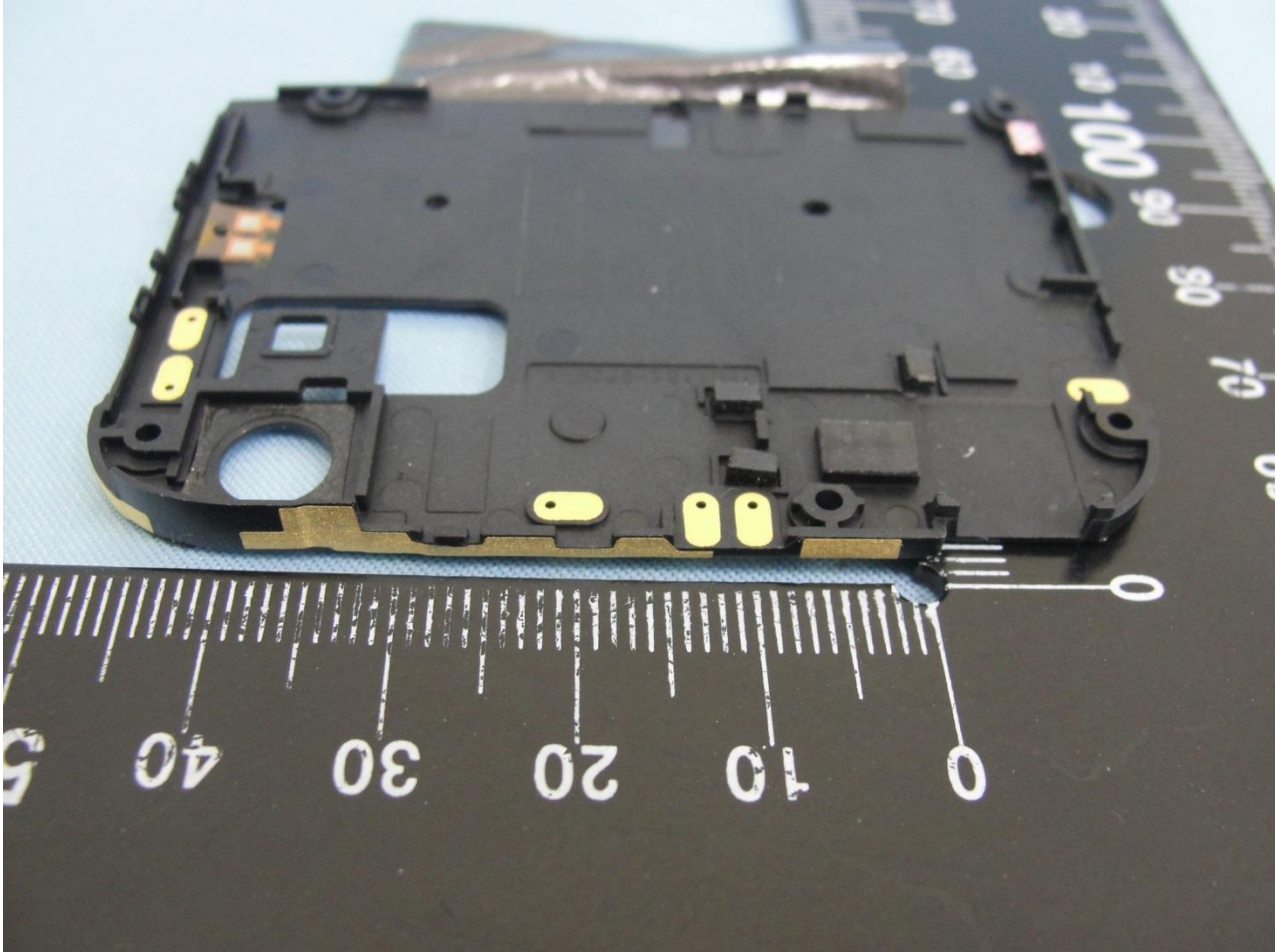

Brand Name: SHARP / Model Name: X1

WWAN Main Antenna

Brand Name: SHARP / Model Name: X1

WWAN Antenna

Brand Name: SHARP / Model Name: X1

Diversity Antenna

Brand Name: SHARP / Model Name: X1

Brand Name: SHARP / Model Name: X1