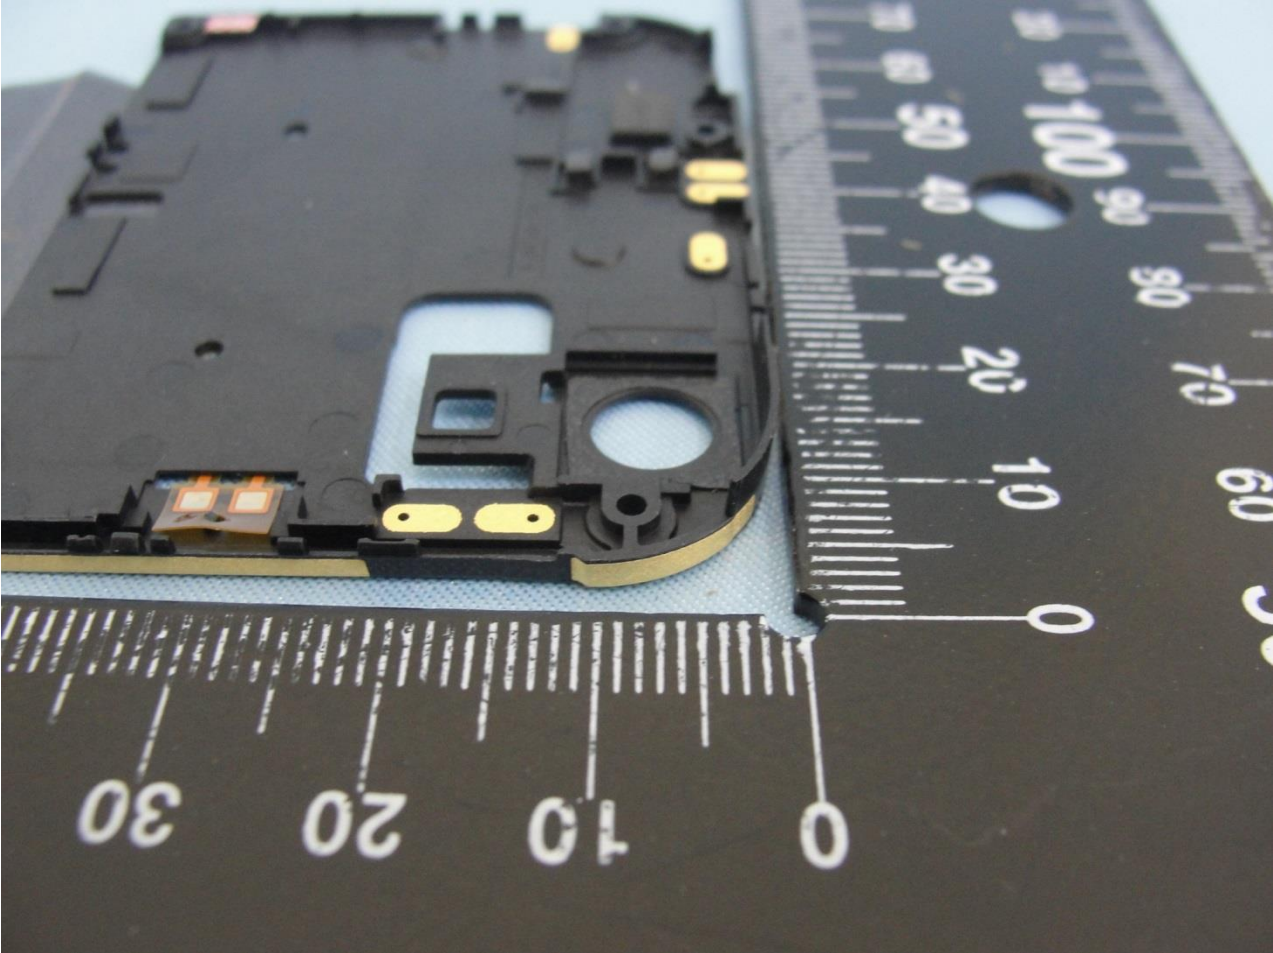

Brand Name: SHARP / Model Name: X1