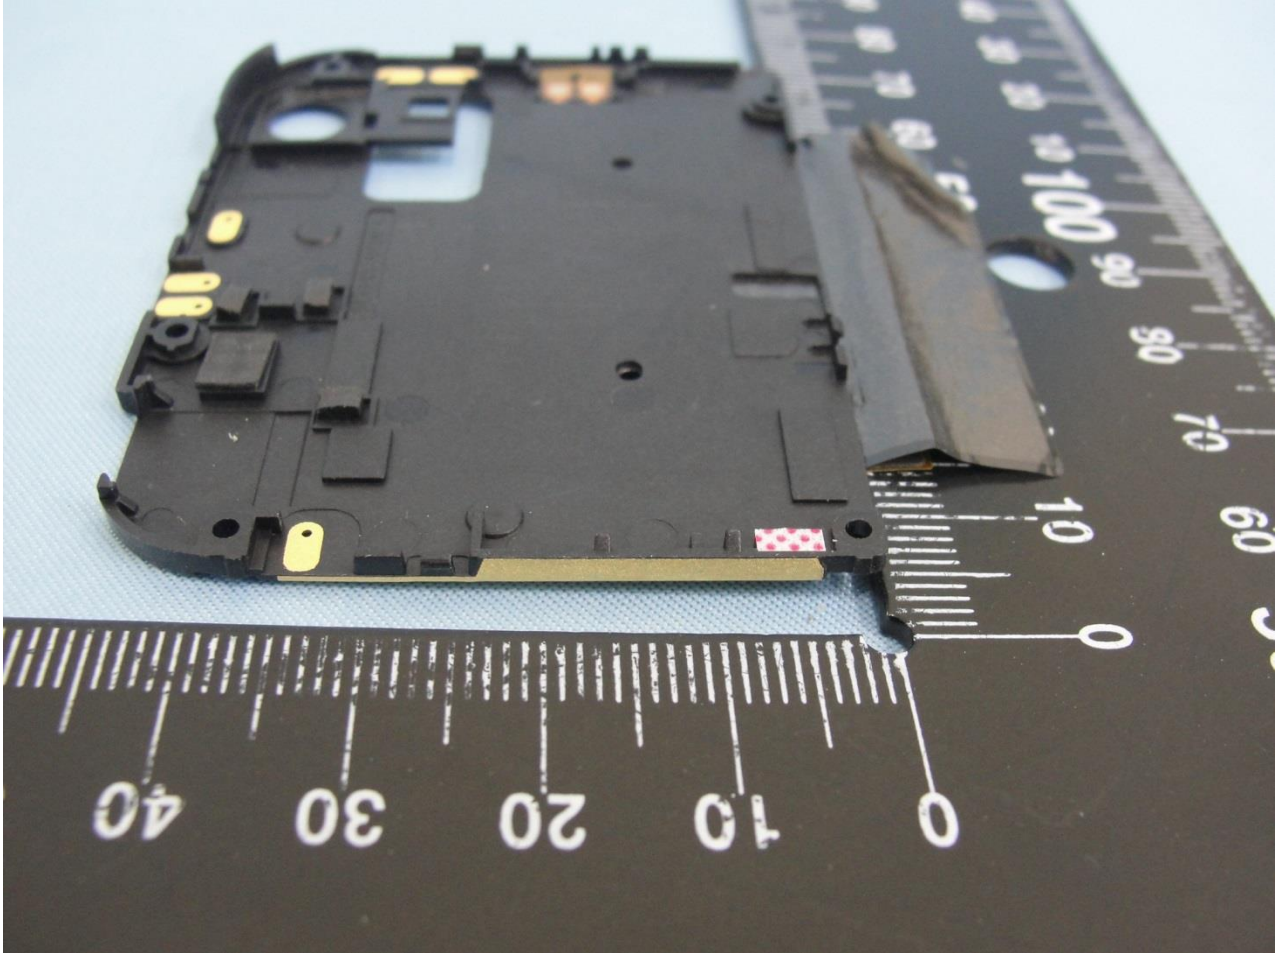

Bluetooth & WLAN Antenna

Brand Name: SHARP / Model Name: X1

Brand Name: SHARP / Model Name: X1

Brand Name: SHARP / Model Name: X1

Brand Name: SHARP / Model Name: X1

Brand Name: SHARP / Model Name: X1

GPS Antenna