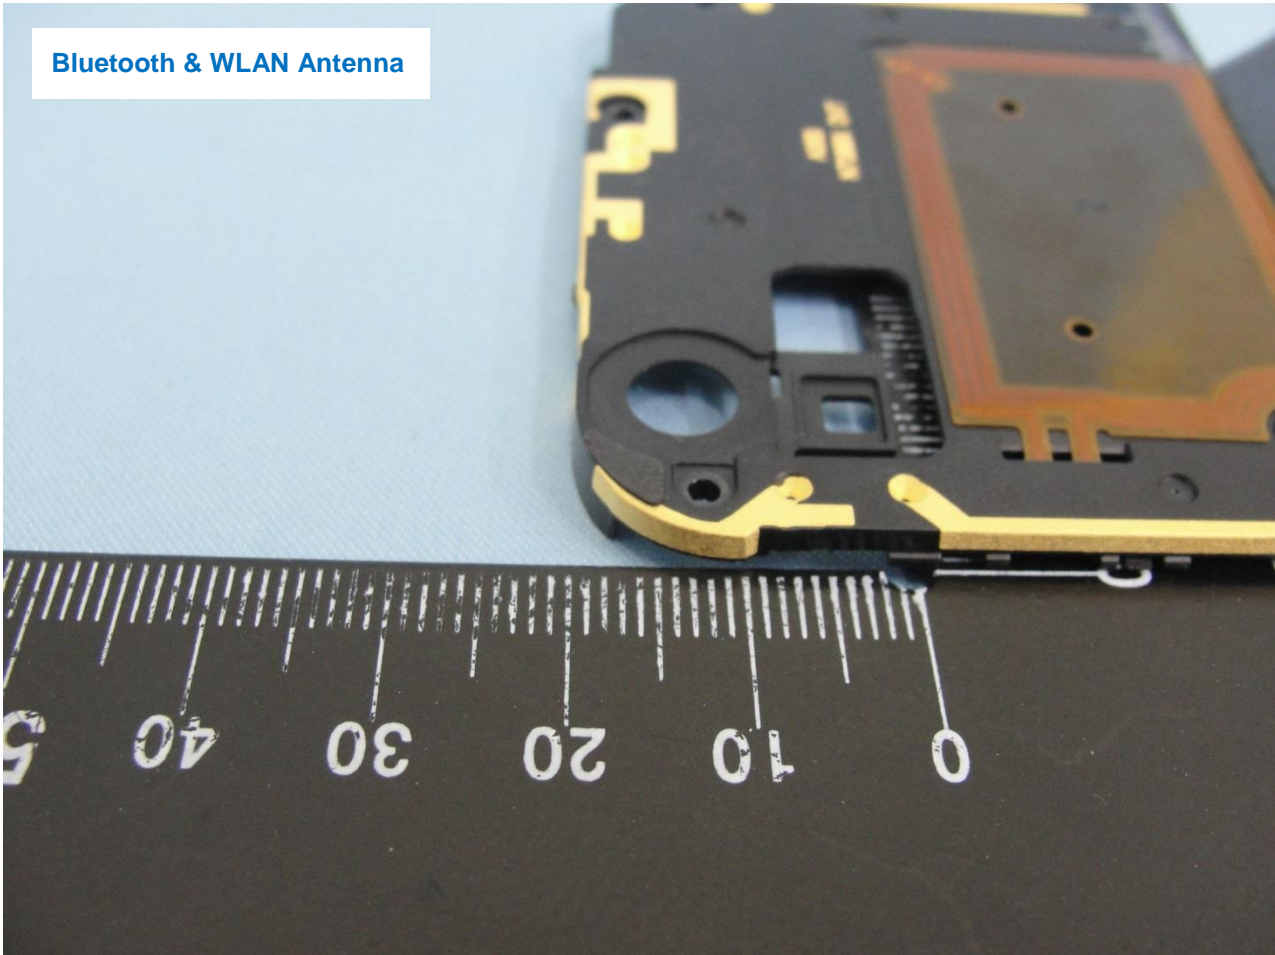

Brand Name: SHARP / Model Name: X1

Bluetooth & WLAN Antenna