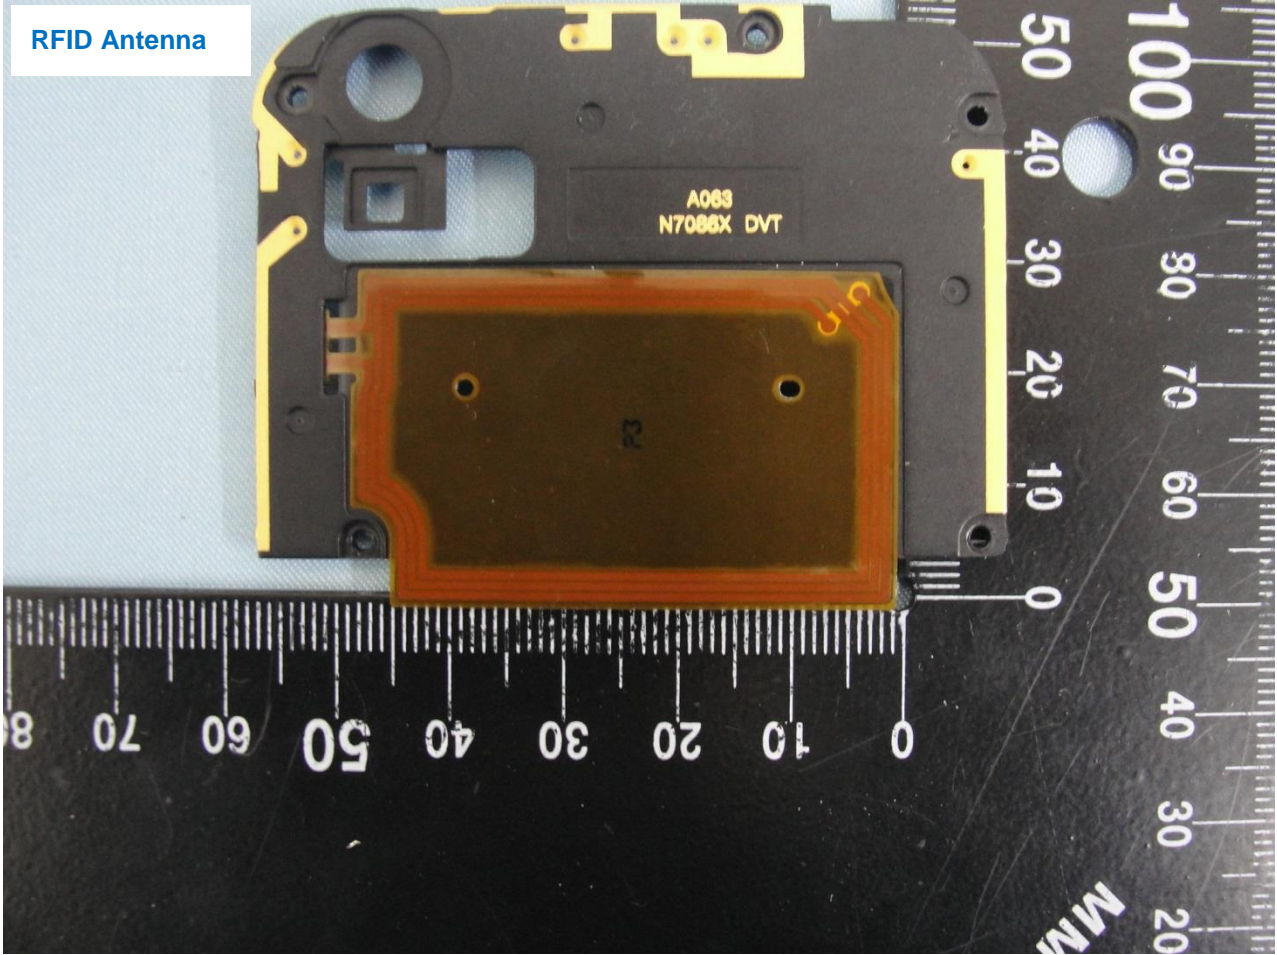

Bluetooth & WLAN Antenna

Brand Name: SHARP / Model Name: X1

Brand Name: SHARP / Model Name: X1

Brand Name: SHARP / Model Name: X1

Brand Name: SHARP / Model Name: X1

Brand Name: SHARP / Model Name: X1

GPS Antenna