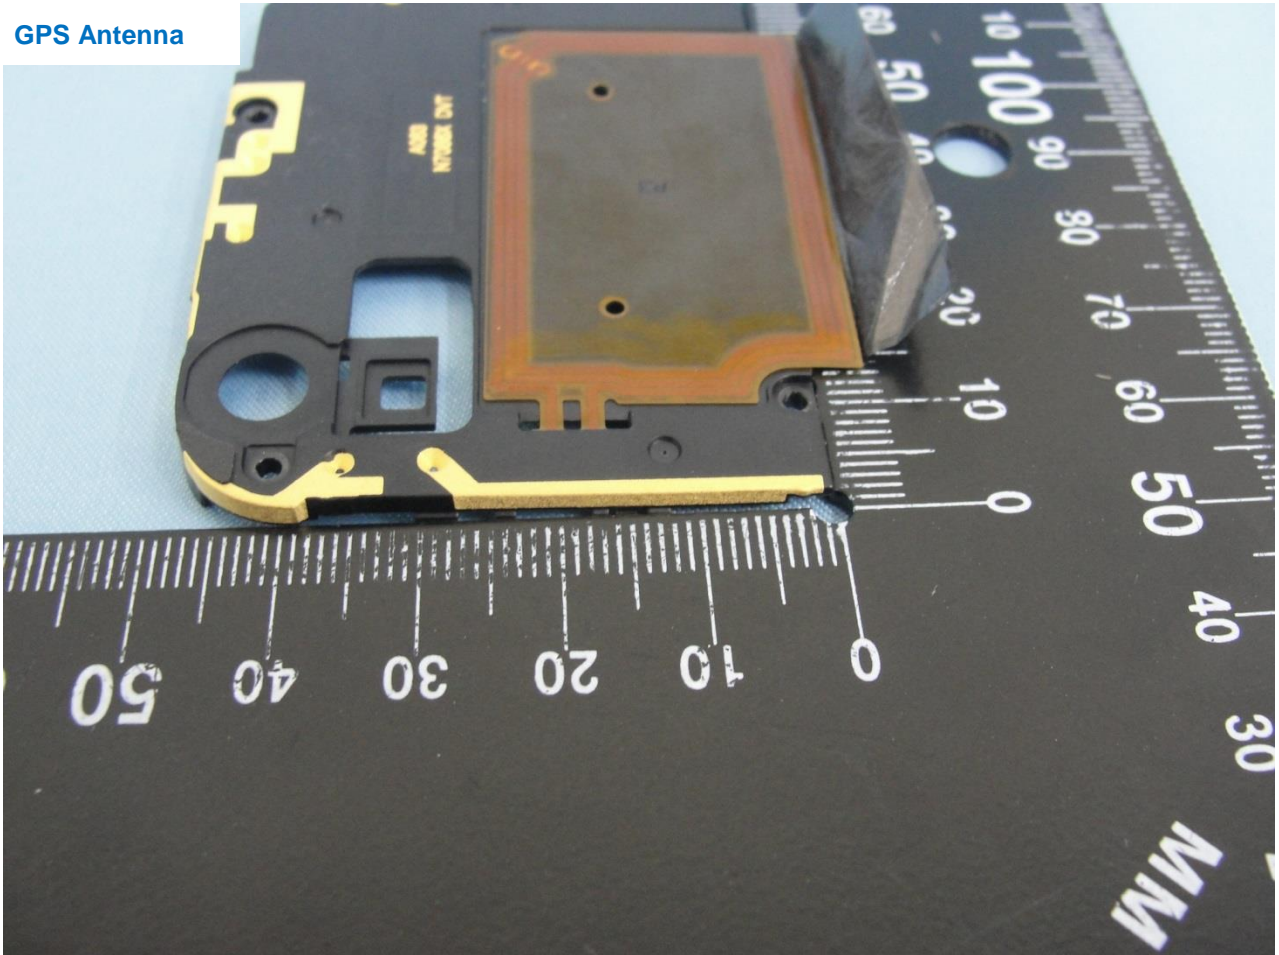

Bluetooth & WLAN Antenna

Brand Name: SHARP / Model Name: X1

Brand Name: SHARP / Model Name: X1

Brand Name: SHARP / Model Name: X1

Brand Name: SHARP / Model Name: X1

Brand Name: SHARP / Model Name: X1

GPS Antenna