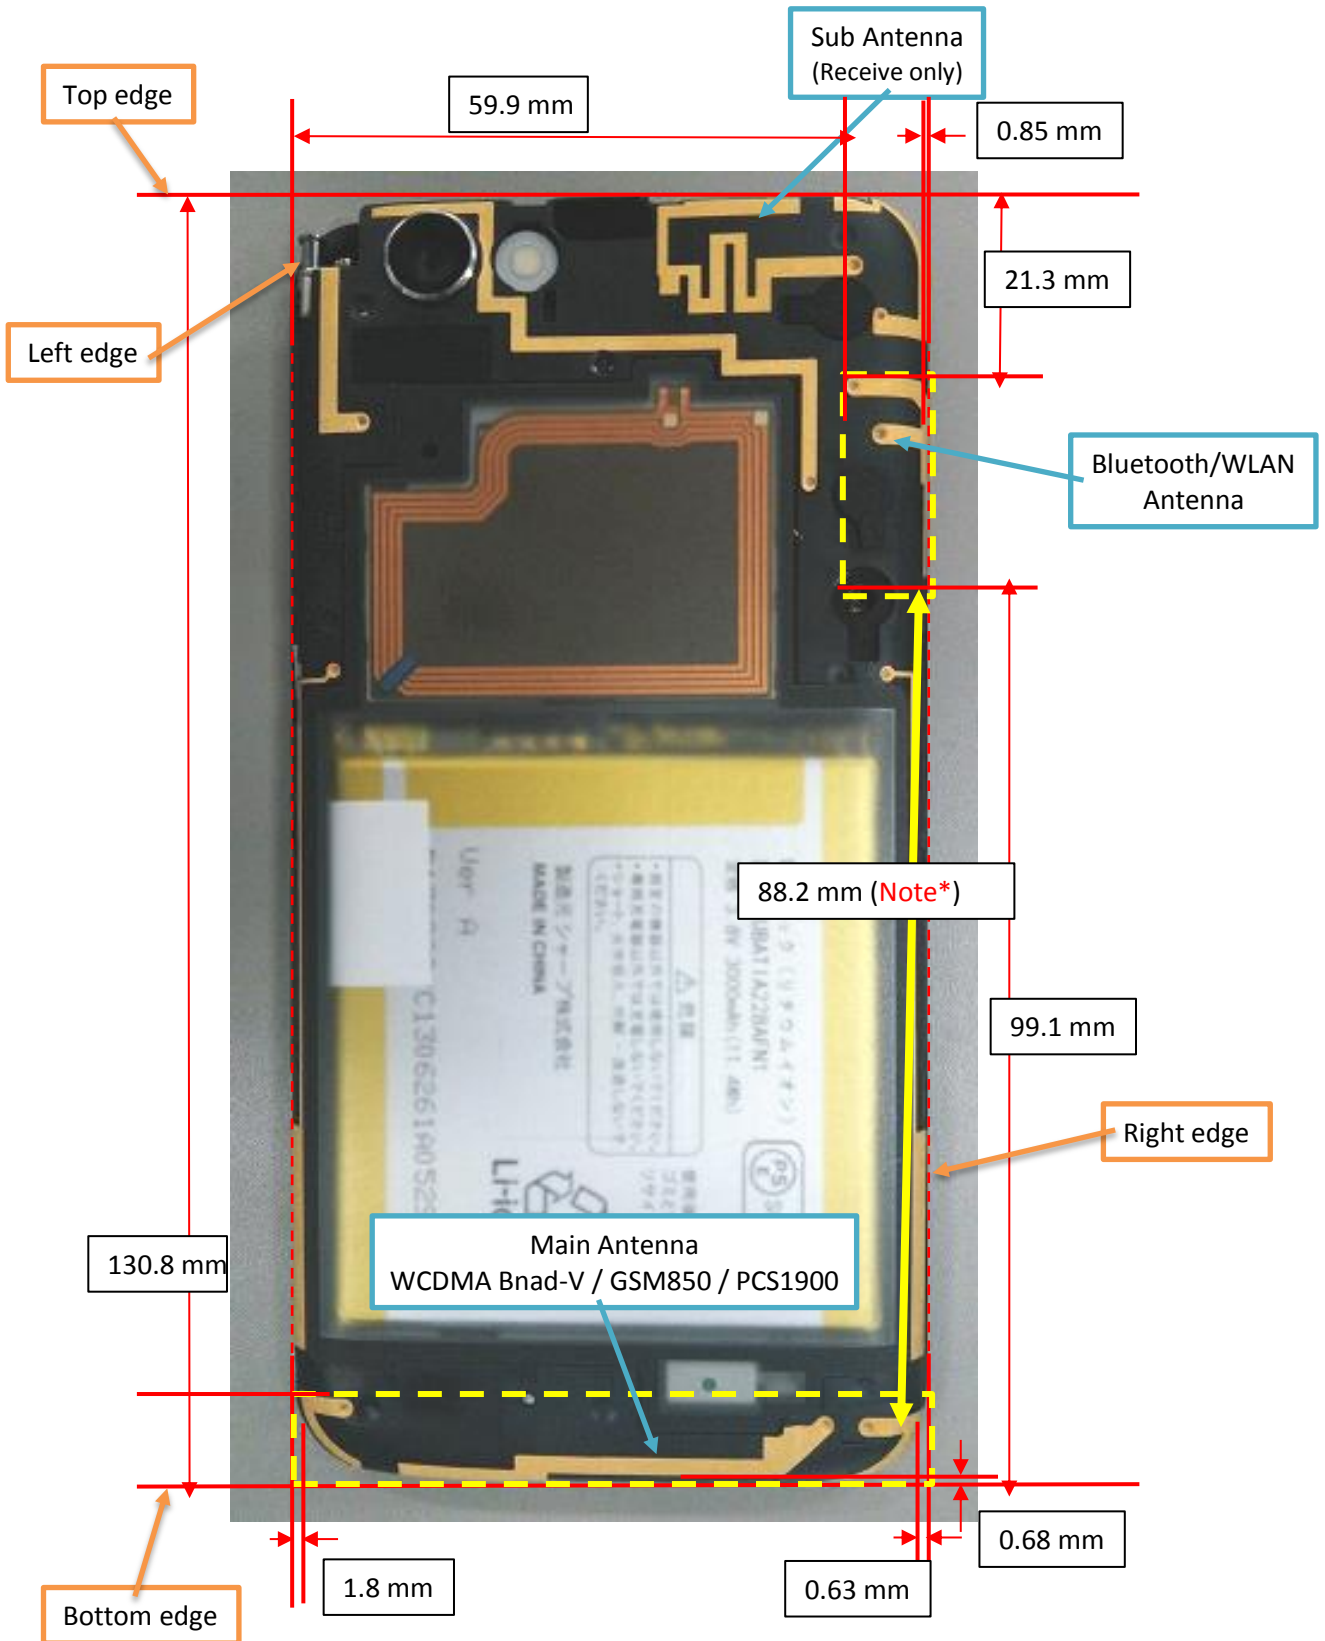

# Antenna Photo

FCC ID: APYHRO00197

## SH-01F Antenna Distance

Between 'GSM850/PCS1900/WCDMA Band-V Antenna' and 'Bluetooth/WLAN Antenna'  
& Between Antenna and edge of equipment

Note\*; Shortest distance between Bluetooth/WLAN and Main antenna