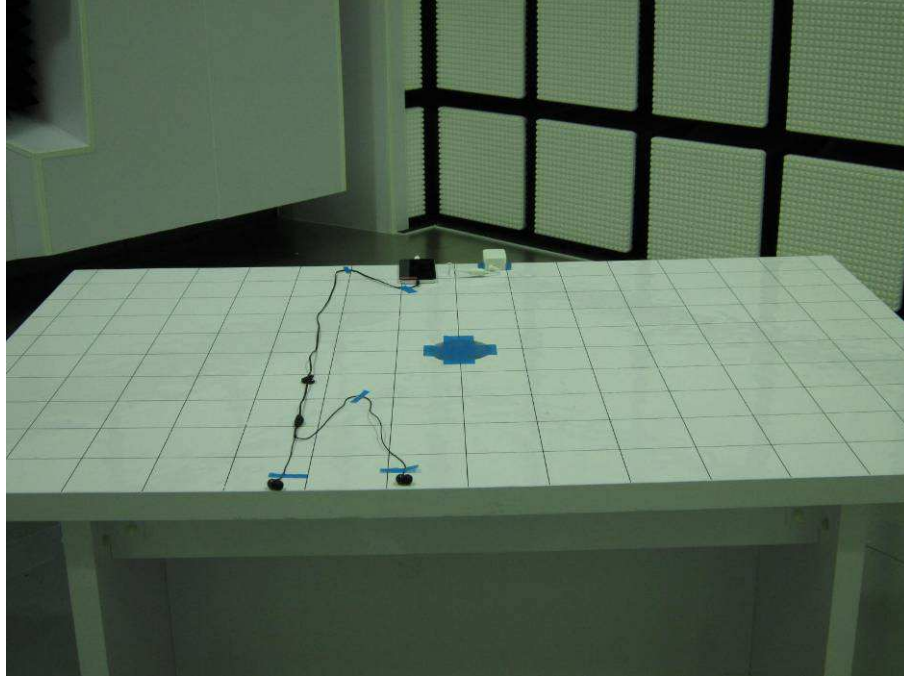

7.8 Test Setup Photograph**7.8.1 Unwanted Radiated Emission**

– Front View –

– Rear View –

Photograph present configuration with maximum emission

7.8.2 AC Powerline Conducted Emission

– Front View –

– Side View –

Photograph present configuration with maximum emission

7.8.3 Dynamic Frequency Selection

Test Setup for Generating the Radar Waveform

Test Setup for DFS Testing and Monitoring the UNII Device