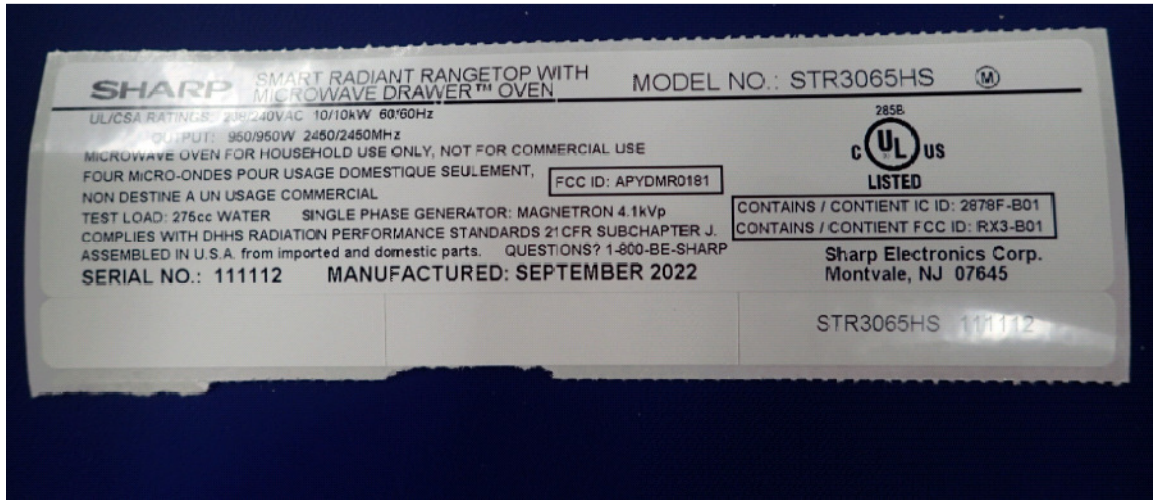

US Tech Test Report:
Report Number:
Issue Date:
Customer:
FCC ID:
Model:

FCC Part 18 Subpart C Certification
22-0219
August 23, 2022
Sharp Corporation
APYDMR0181
STR3065HS

SAMPLE LABEL

Figure 1. Sample Label

Figure 2. Label Location

Label will go on this surface