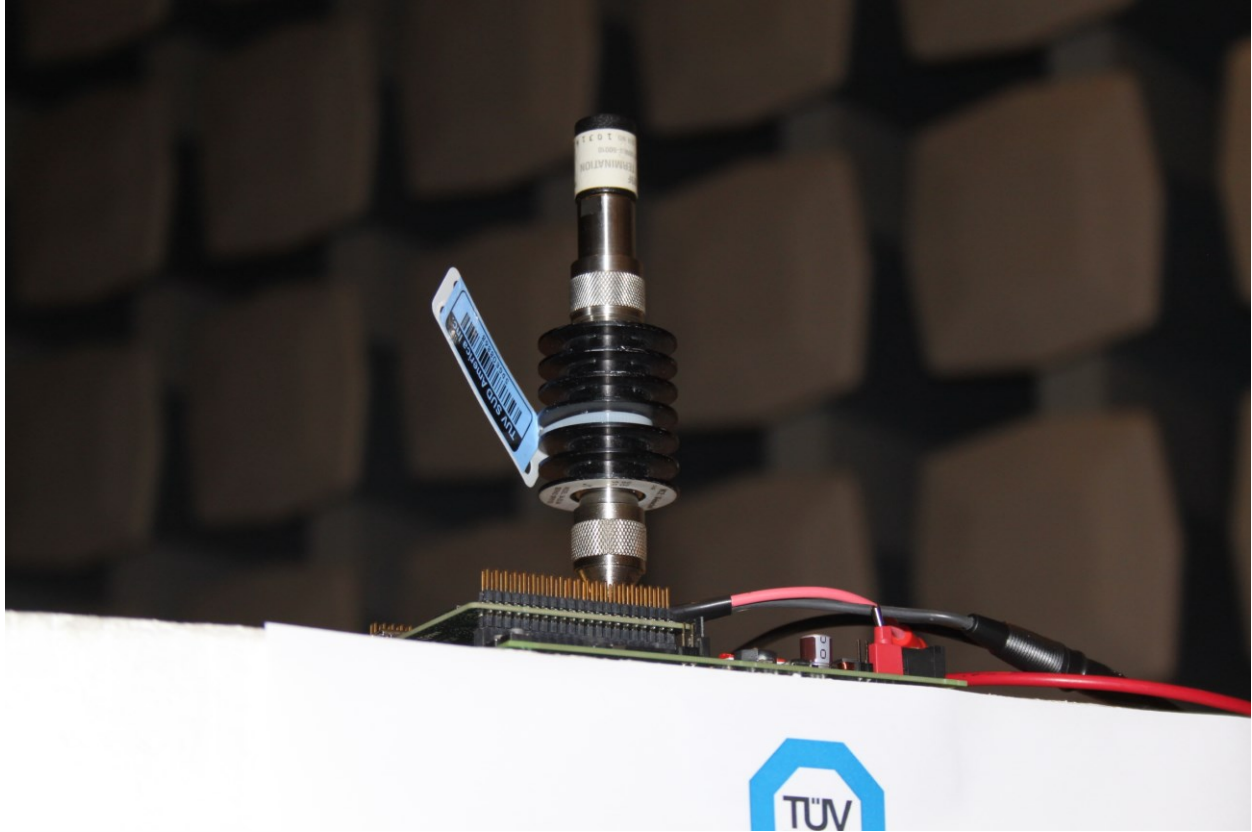

**FCC ID XPY2AGQN4NNN**

**IC: 8595A-2AGQN4NNN**

**Radiated Emissions Test Setup (below 1GHz)**

**Radiated Emissions Test Setup (above 1GHz)**

**Radiated Emissions Test Setup**

**Antenna Conducted Port Test Setup**

**Frequency Stability Test Setup**