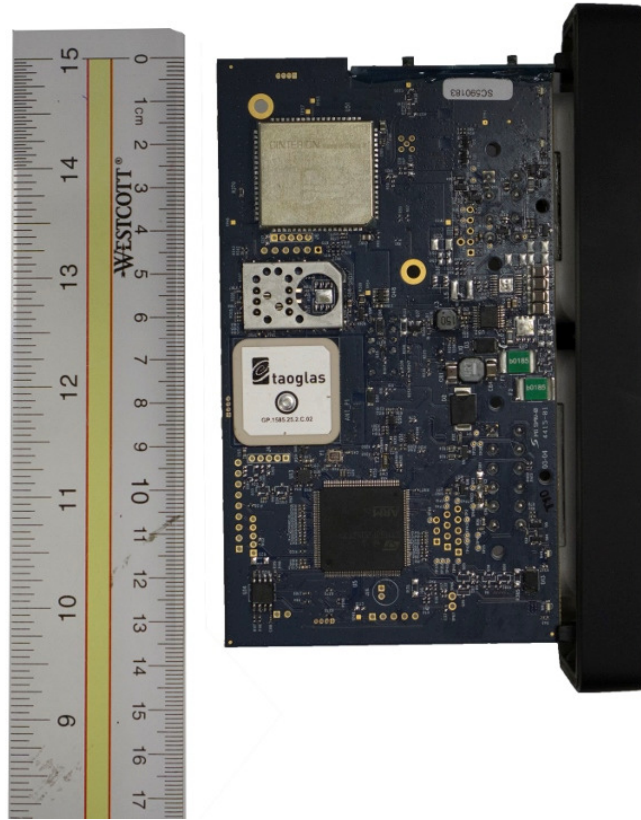

FCC ID: APV-4530HE

IC: 5843C-4530HE

Internal and External photos

FCC ID: APV-4530HE

IC: 5843C-4530HE

FCC ID: APV-4530HE

IC: 5843C-4530HE

FCC ID: APV-4530HE

IC: 5843C-4530HE

FCC ID: APV-4530HE

IC: 5843C-4530HE