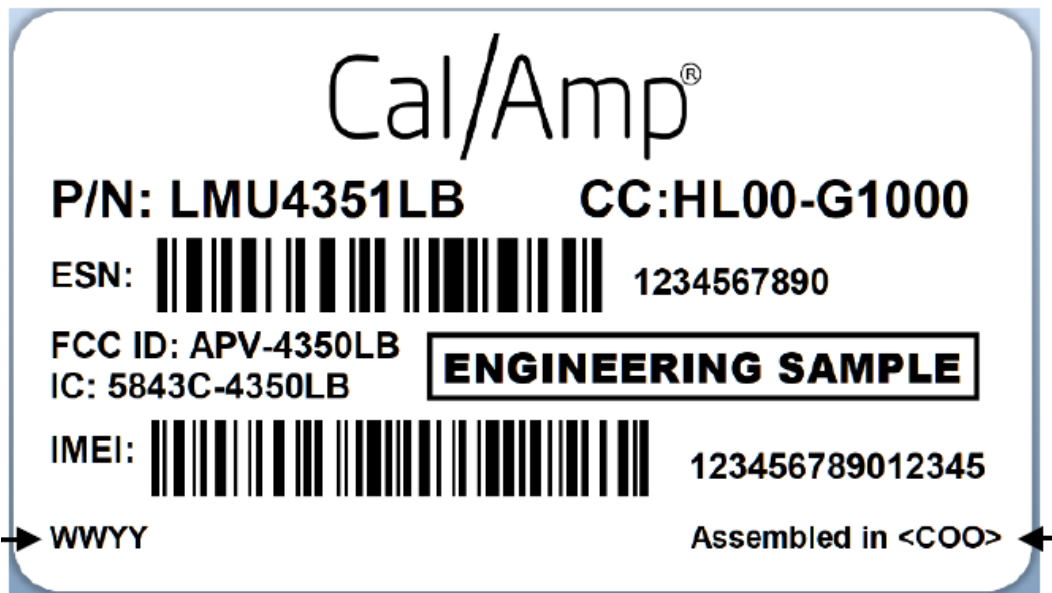

FCC ID: APV-4350LB

IC: 5843C-4350LB

Front

Rear

FCC ID: APV-4350LB

IC: 5843C-4350LB

Front

Rear