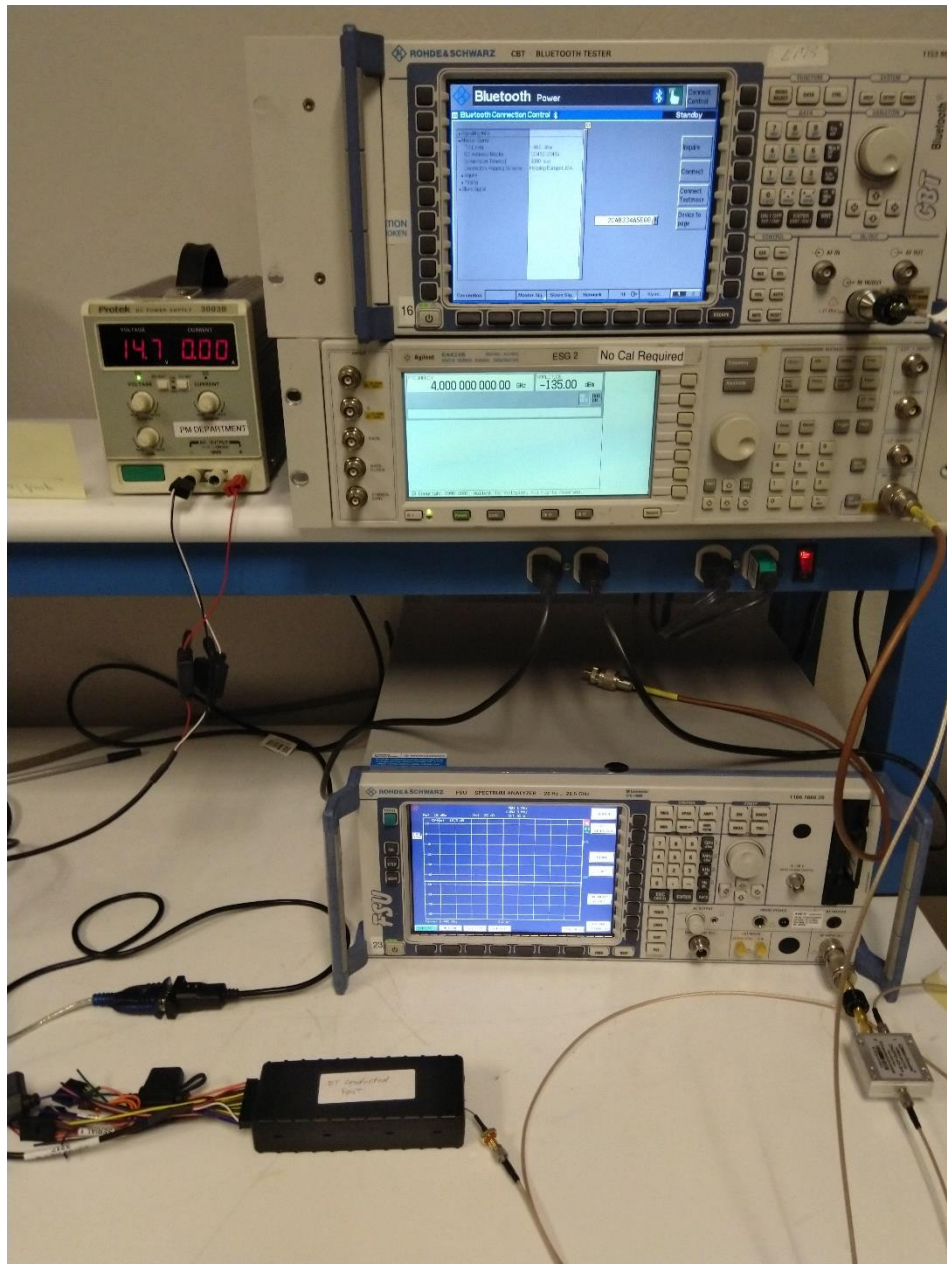

Conducted Measurements