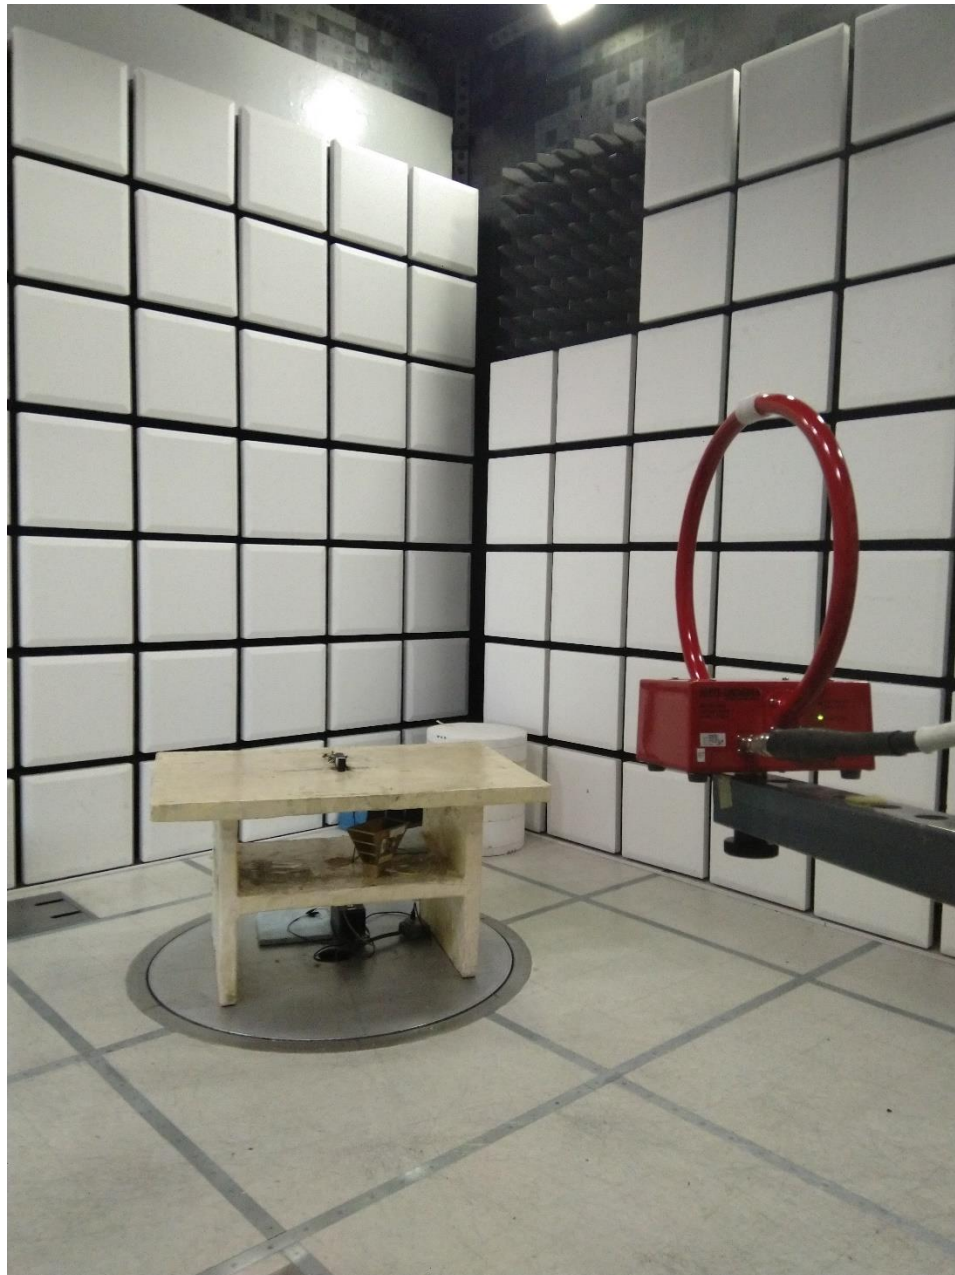

30 MHz to 1 GHz

Radiated Measurements
9 KHz to 30 MHz