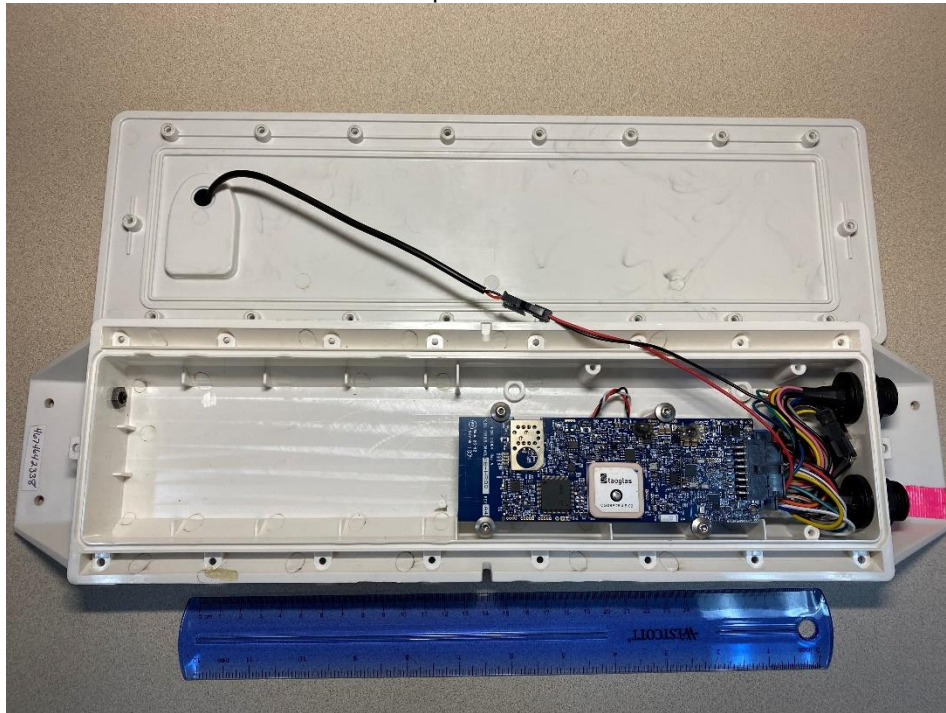

FCC/ISED Test Setup Photos

For:

CalAmp

Model Name:

TTU-2900

Product Description:

Telematics Gateway with built in ECU (Engine Control unit)

FCC ID: APV-2900LABL

EUT Bottom View

EUT Front View

EUT Rear View

EUT Open Case View

EUT Accessories

Date	Template Revision	Changes to report	Prepared by
2020-12-09	EMC_CALAM-116-20001_FCC_Setup_Photos	Initial Version	Kevin Wang