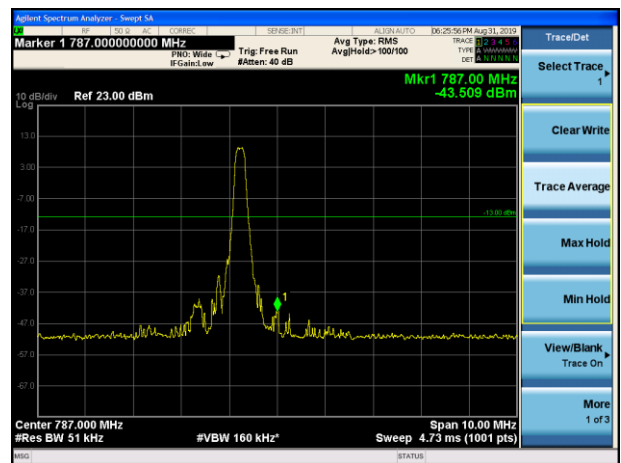

LTE Band 13 16QAM 5MHz CH-Low, 100%RB

LTE Band 13 16QAM 5MHz CH- High, 100%RB

LTE Band 13 16QAM 10MHz CH-Low, 1 RB

LTE Band 13 16QAM 10MHz CH-High, 1 RB

LTE Band 13 16QAM 10MHz CH-Low, 100%RB

LTE Band 13 16QAM 10MHz CH- High, 100%RB

LTE Band 13 QPSK 5MHz CH-Low, 1 RB
(763MHz ~775MHz)

LTE Band 13 QPSK 5MHz CH-Low, 1 RB
(793MHz ~805MHz)

LTE Band 13 QPSK 5MHz CH-Low, 100%RB
(763MHz ~775MHz)

LTE Band 13 QPSK 5MHz CH-Low, 100%RB
(793MHz ~805MHz)

LTE Band 13 QPSK 10MHz CH-Low, 1 RB
(763MHz ~775MHz)

LTE Band 13 QPSK 10MHz CH-Low, 1 RB
(793MHz ~805MHz)

LTE Band 13 QPSK 10MHz CH-Low, 100%RB (763MHz ~775MHz)

LTE Band 13 QPSK 10MHz CH-Low, 100%RB (793MHz ~805MHz)