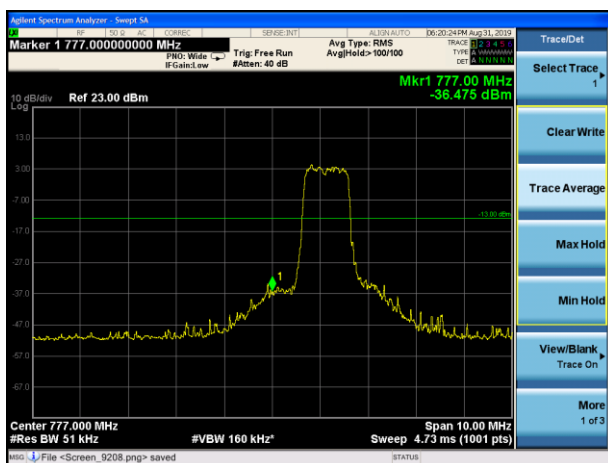

LTE Band 13 16QAM 5MHz CH-Low, 100%RB

LTE Band 13 16QAM 5MHz CH- High, 100%RB

LTE Band 13 16QAM 10MHz CH-Low, 1 RB

LTE Band 13 16QAM 10MHz CH-High, 1 RB

LTE Band 13 16QAM 10MHz CH-Low, 100%RB

LTE Band 13 16QAM 10MHz CH- High, 100%RB

LTE Band 13 QPSK 5MHz CH-Low, 1 RB
(763MHz ~775MHz)

LTE Band 13 QPSK 5MHz CH-Low, 1 RB
(793MHz ~805MHz)

LTE Band 13 QPSK 5MHz CH-Low, 100%RB
(763MHz ~775MHz)

LTE Band 13 QPSK 5MHz CH-Low, 100%RB
(793MHz ~805MHz)

LTE Band 13 QPSK 10MHz CH-Low, 1 RB
(763MHz ~775MHz)

LTE Band 13 QPSK 10MHz CH-Low, 1 RB
(793MHz ~805MHz)

LTE Band 13 QPSK 10MHz CH-Low, 100%RB (763MHz ~775MHz)

LTE Band 13 QPSK 10MHz CH-Low, 100%RB (793MHz ~805MHz)