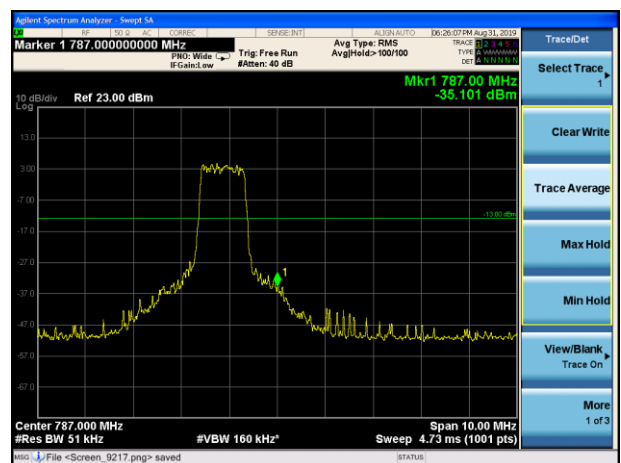

LTE Band 13 16QAM 5MHz CH-Low, 100%RB

LTE Band 13 16QAM 5MHz CH- High, 100%RB

LTE Band 13 16QAM 10MHz CH-Low, 1 RB

LTE Band 13 16QAM 10MHz CH-High, 1 RB

LTE Band 13 16QAM 10MHz CH-Low, 100%RB

LTE Band 13 16QAM 10MHz CH- High, 100%RB

LTE Band 13 QPSK 5MHz CH-Low, 1 RB
(763MHz ~775MHz)

LTE Band 13 QPSK 5MHz CH-Low, 1 RB
(793MHz ~805MHz)

LTE Band 13 QPSK 5MHz CH-Low, 100%RB
(763MHz ~775MHz)

LTE Band 13 QPSK 5MHz CH-Low, 100%RB
(793MHz ~805MHz)