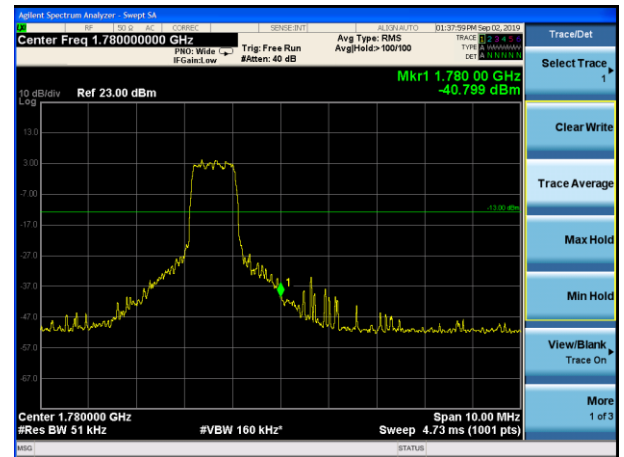

LTE Band 66 16QAM 1.4MHz CH-Low, 1 RB

LTE Band 66 16QAM 1.4MHz CH-High, 1 RB

LTE Band 66 16QAM 1.4MHz CH-Low, 100%RB

LTE Band 66 16QAM 1.4MHz CH-High, 100%

LTE Band 66 16QAM 3MHz CH-Low, 1 RB

LTE Band 66 16QAM 3MHz CH-High, 1 RB

LTE Band 66 16QAM 3MHz CH-Low, 100%RB

LTE Band 66 16QAM 3MHz CH-High, 100%RB

LTE Band 66 16QAM 5MHz CH-Low, 1 RB

LTE Band 66 16QAM 5MHz CH-High, 1 RB

LTE Band 66 16QAM 5MHz CH-Low, 100%RB

LTE Band 66 16QAM 5MHz CH-High, 100%RB

LTE Band 66 16QAM 15MHz CH-Low, 100%RB

LTE Band 66 16QAM 15MHz CH-High, 100%RB

LTE Band 66 16QAM 20MHz CH-Low, 1 RB

LTE Band 66 16QAM 20MHz CH-High, 1 RB

LTE Band 66 16QAM 20MHz CH-Low, 100%RB

LTE Band 66 16QAM 20MHz CH-High, 100%RB