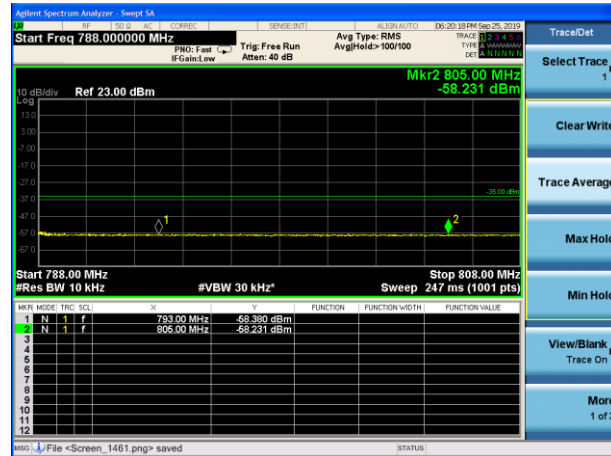

LTE Band 13 QPSK 10MHz CH-Low, 1 RB
(763MHz ~775MHz)

LTE Band 13 QPSK 10MHz CH-Low, 1 RB
(793MHz ~805MHz)

LTE Band 13 QPSK 10MHz CH-Low, 100%RB (763MHz ~775MHz)

LTE Band 13 QPSK 10MHz CH-Low, 100%RB (793MHz ~805MHz)

LTE Band 13 16QAM 5MHz CH-Low, 1 RB (763MHz ~775MHz)

LTE Band 13 16QAM 5MHz CH-Low, 1 RB (793MHz ~805MHz)

LTE Band 13 16QAM 5MHz CH-Low, 100%RB (763MHz ~775MHz)

LTE Band 13 16QAM 5MHz CH-Low, 100%RB (793MHz ~805MHz)

LTE Band 13 16QAM 10MHz CH-Low, 1 RB (763MHz ~775MHz)

LTE Band 13 16QAM 10MHz CH-Low, 1 RB (793MHz ~805MHz)

LTE Band 13 16QAM 10MHz CH-Low, 100%RB (763MHz ~775MHz)

LTE Band 13 16QAM 10MHz CH-Low, 100%RB (793MHz ~805MHz)

LTE Band 66 QPSK 1.4MHz CH-Low, 1 RB

LTE Band 66 QPSK 1.4MHz CH-High, 1 RB

LTE Band 66 QPSK 1.4MHz CH-Low, 100%RB

LTE Band 66 QPSK 1.4MHz CH-High, 100%RB

LTE Band 66 QPSK 3MHz CH-Low, 1 RB

LTE Band 66 QPSK 3MHz CH-High, 1 RB