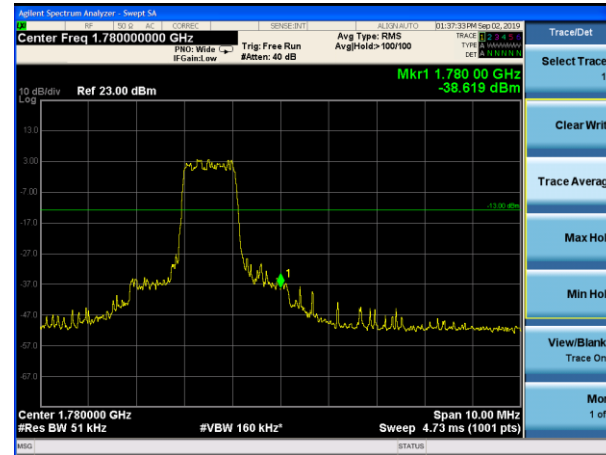

LTE Band 66 QPSK 10MHz CH-Low, 1 RB

LTE Band 66 QPSK 10MHz CH-High, 1 RB

LTE Band 66 QPSK 10MHz CH-Low, 100%RB

LTE Band 66 QPSK 10MHz CH-High, 100%RB

LTE Band 66 QPSK 15MHz CH-Low, 1 RB

LTE Band 66 QPSK 15MHz CH-High, 1 RB

LTE Band 66 QPSK 15MHz CH-Low, 100%RB

LTE Band 66 QPSK 15MHz CH-High, 100%RB

LTE Band 66 QPSK 20MHz CH-Low, 1 RB

LTE Band 66 QPSK 20MHz CH-High, 1 RB

LTE Band 66 QPSK 20MHz CH-Low, 100%RB

LTE Band 66 QPSK 20MHz CH-High, 100%RB