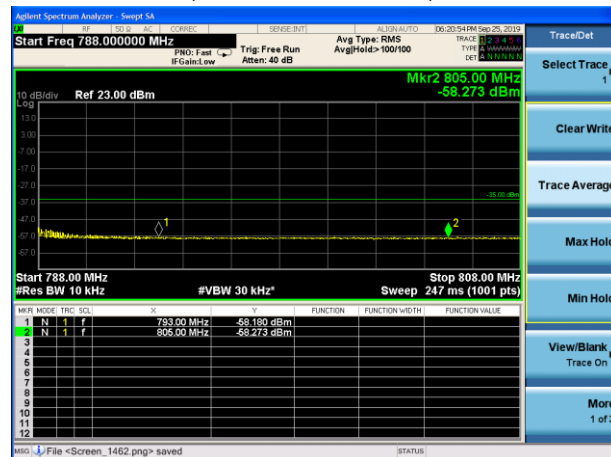

LTE Band 13 16QAM 5MHz CH-Low, 1 RB (763MHz ~775MHz)

LTE Band 13 16QAM 5MHz CH-Low, 1 RB (793MHz ~805MHz)

LTE Band 13 16QAM 5MHz CH-Low, 100%RB (763MHz ~775MHz)

LTE Band 13 16QAM 5MHz CH-Low, 100%RB (793MHz ~805MHz)

LTE Band 13 16QAM 10MHz CH-Low, 1 RB (763MHz ~775MHz)

LTE Band 13 16QAM 10MHz CH-Low, 1 RB (793MHz ~805MHz)

LTE Band 13 16QAM 10MHz CH-Low, 100%RB (763MHz ~775MHz)

LTE Band 13 16QAM 10MHz CH-Low, 100%RB (793MHz ~805MHz)

LTE Band 66 QPSK 1.4MHz CH-Low, 1 RB

LTE Band 66 QPSK 1.4MHz CH-High, 1 RB

LTE Band 66 QPSK 1.4MHz CH-Low, 100%RB

LTE Band 66 QPSK 1.4MHz CH-High, 100%RB

LTE Band 66 QPSK 3MHz CH-Low, 1 RB

LTE Band 66 QPSK 3MHz CH-High, 1 RB