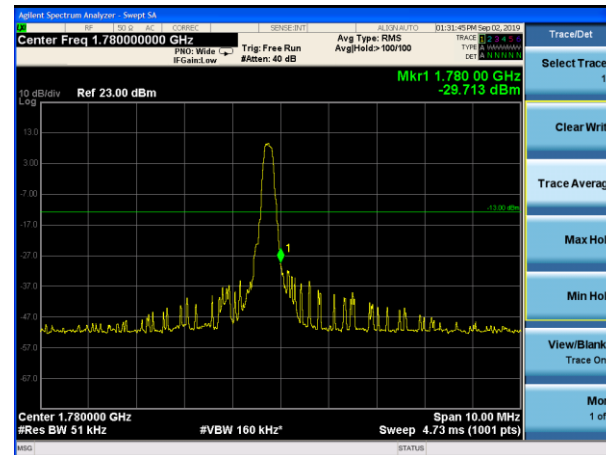

LTE Band 66 QPSK 15MHz CH-Low, 100%RB

LTE Band 66 QPSK 15MHz CH-High, 100%RB

LTE Band 66 QPSK 20MHz CH-Low, 1 RB

LTE Band 66 QPSK 20MHz CH-High, 1 RB

LTE Band 66 QPSK 20MHz CH-Low, 100%RB

LTE Band 66 QPSK 20MHz CH-High, 100%RB

LTE Band 66 16QAM 1.4MHz CH-Low, 1 RB

LTE Band 66 16QAM 1.4MHz CH-High, 1 RB

LTE Band 66 16QAM 1.4MHz CH-Low, 100%RB

LTE Band 66 16QAM 1.4MHz CH-High, 100%

LTE Band 66 16QAM 3MHz CH-Low, 1 RB

LTE Band 66 16QAM 3MHz CH-High, 1 RB