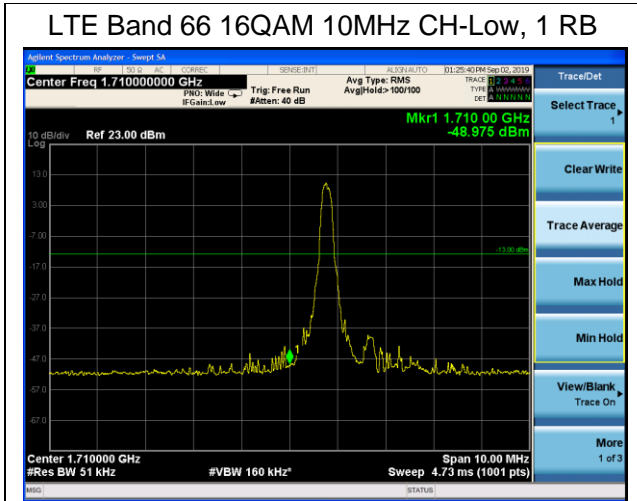

LTE Band 66 QPSK 15MHz CH-Low, 100%RB

LTE Band 66 QPSK 15MHz CH-High, 100%RB

LTE Band 66 QPSK 20MHz CH-Low, 1 RB

LTE Band 66 QPSK 20MHz CH-High, 1 RB

LTE Band 66 QPSK 20MHz CH-Low, 100%RB

LTE Band 66 QPSK 20MHz CH-High, 100%RB

LTE Band 66 16QAM 1.4MHz CH-Low, 1 RB

LTE Band 66 16QAM 1.4MHz CH-High, 1 RB

LTE Band 66 16QAM 1.4MHz CH-Low, 100%RB

LTE Band 66 16QAM 1.4MHz CH-High, 100%

LTE Band 66 16QAM 3MHz CH-Low, 1 RB

LTE Band 66 16QAM 3MHz CH-High, 1 RB

LTE Band 66 16QAM 3MHz CH-Low, 100%RB

LTE Band 66 16QAM 3MHz CH-High, 100%RB

LTE Band 66 16QAM 5MHz CH-Low, 1 RB

LTE Band 66 16QAM 5MHz CH-High, 1 RB

LTE Band 66 16QAM 5MHz CH-Low, 100%RB

LTE Band 66 16QAM 5MHz CH-High, 100%RB

LTE Band 66 16QAM 15MHz CH-Low, 100%RB

LTE Band 66 16QAM 15MHz CH-High, 100%RB

LTE Band 66 16QAM 20MHz CH-Low, 1 RB

LTE Band 66 16QAM 20MHz CH-High, 1 RB

LTE Band 66 16QAM 20MHz CH-Low, 100%RB

LTE Band 66 16QAM 20MHz CH-High, 100%RB