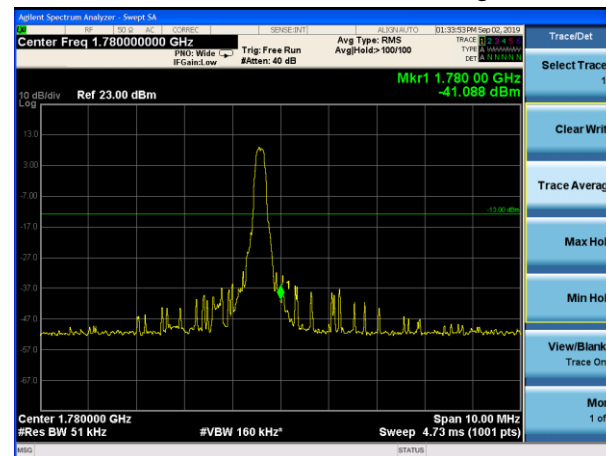

LTE Band 66 QPSK 15MHz CH-Low, 100%RB

LTE Band 66 QPSK 15MHz CH-High, 100%RB

LTE Band 66 QPSK 20MHz CH-Low, 1 RB

LTE Band 66 QPSK 20MHz CH-High, 1 RB

LTE Band 66 QPSK 20MHz CH-Low, 100%RB

LTE Band 66 QPSK 20MHz CH-High, 100%RB

LTE Band 66 16QAM 1.4MHz CH-Low, 1 RB

LTE Band 66 16QAM 1.4MHz CH-High, 1 RB

LTE Band 66 16QAM 1.4MHz CH-Low, 100%RB

LTE Band 66 16QAM 1.4MHz CH-High, 100%

LTE Band 66 16QAM 3MHz CH-Low, 1 RB

LTE Band 66 16QAM 3MHz CH-High, 1 RB

LTE Band 66 16QAM 3MHz CH-Low, 100%RB

LTE Band 66 16QAM 3MHz CH-High, 100%RB

LTE Band 66 16QAM 5MHz CH-Low, 1 RB

LTE Band 66 16QAM 5MHz CH-High, 1 RB

LTE Band 66 16QAM 5MHz CH-Low, 100%RB

LTE Band 66 16QAM 5MHz CH-High, 100%RB