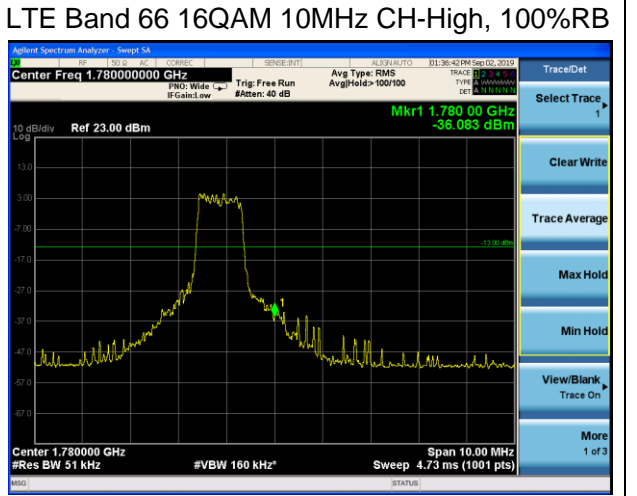

LTE Band 66 QPSK 15MHz CH-Low, 100%RB

LTE Band 66 QPSK 15MHz CH-High, 100%RB

LTE Band 66 QPSK 20MHz CH-Low, 1 RB

LTE Band 66 QPSK 20MHz CH-High, 1 RB

LTE Band 66 QPSK 20MHz CH-Low, 100%RB

LTE Band 66 QPSK 20MHz CH-High, 100%RB

LTE Band 66 16QAM 1.4MHz CH-Low, 1 RB

LTE Band 66 16QAM 1.4MHz CH-High, 1 RB

LTE Band 66 16QAM 1.4MHz CH-Low, 100%RB

LTE Band 66 16QAM 1.4MHz CH-High, 100%

LTE Band 66 16QAM 3MHz CH-Low, 1 RB

LTE Band 66 16QAM 3MHz CH-High, 1 RB

LTE Band 66 16QAM 3MHz CH-Low, 100%RB

LTE Band 66 16QAM 3MHz CH-High, 100%RB

LTE Band 66 16QAM 5MHz CH-Low, 1 RB

LTE Band 66 16QAM 5MHz CH-High, 1 RB

LTE Band 66 16QAM 5MHz CH-Low, 100%RB

LTE Band 66 16QAM 5MHz CH-High, 100%RB

LTE Band 66 16QAM 15MHz CH-Low, 100%RB

LTE Band 66 16QAM 15MHz CH-High, 100%RB

LTE Band 66 16QAM 20MHz CH-Low, 1 RB

LTE Band 66 16QAM 20MHz CH-High, 1 RB

LTE Band 66 16QAM 20MHz CH-Low, 100%RB

LTE Band 66 16QAM 20MHz CH-High, 100%RB