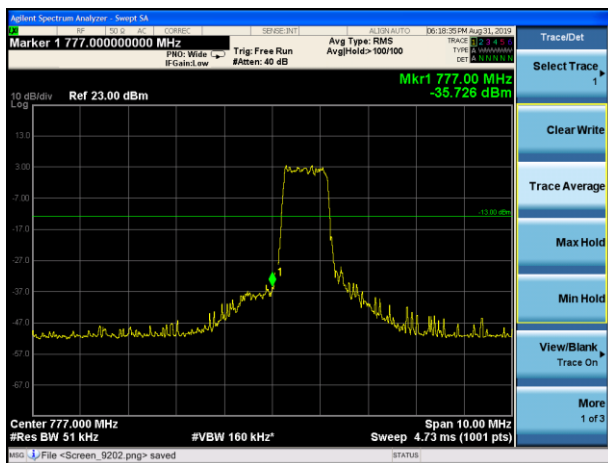

LTE Band 13 16QAM 5MHz CH-Low, 100%RB

LTE Band 13 16QAM 5MHz CH- High, 100%RB

LTE Band 13 16QAM 10MHz CH-Low, 1 RB

LTE Band 13 16QAM 10MHz CH-High, 1 RB

LTE Band 13 16QAM 10MHz CH-Low, 100%RB

LTE Band 13 16QAM 10MHz CH- High, 100%RB

LTE Band 13 QPSK 5MHz CH-Low, 1 RB
(763MHz ~775MHz)

LTE Band 13 QPSK 5MHz CH-Low, 1 RB
(793MHz ~805MHz)

LTE Band 13 QPSK 5MHz CH-Low, 100%RB
(763MHz ~775MHz)

LTE Band 13 QPSK 5MHz CH-Low, 100%RB
(793MHz ~805MHz)