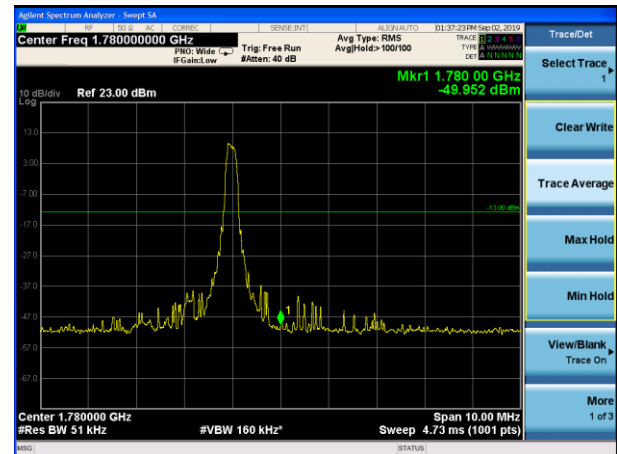

LTE Band 66 QPSK 3MHz CH-Low, 100%RB

LTE Band 66 QPSK 3MHz CH-High, 100%RB

LTE Band 66 QPSK 5MHz CH-Low, 1 RB

LTE Band 66 QPSK 5MHz CH-High, 1 RB

LTE Band 66 QPSK 5MHz CH-Low, 100%RB

LTE Band 66 QPSK 5MHz CH-High, 100%RB

LTE Band 66 QPSK 10MHz CH-Low, 1 RB

LTE Band 66 QPSK 10MHz CH-High, 1 RB

LTE Band 66 QPSK 10MHz CH-Low, 100%RB

LTE Band 66 QPSK 10MHz CH-High, 100%RB

LTE Band 66 QPSK 15MHz CH-Low, 1 RB

LTE Band 66 QPSK 15MHz CH-High, 1 RB

LTE Band 66 QPSK 15MHz CH-Low, 100%RB

LTE Band 66 QPSK 15MHz CH-High, 100%RB

LTE Band 66 QPSK 20MHz CH-Low, 1 RB

LTE Band 66 QPSK 20MHz CH-High, 1 RB

LTE Band 66 QPSK 20MHz CH-Low, 100%RB

LTE Band 66 QPSK 20MHz CH-High, 100%RB