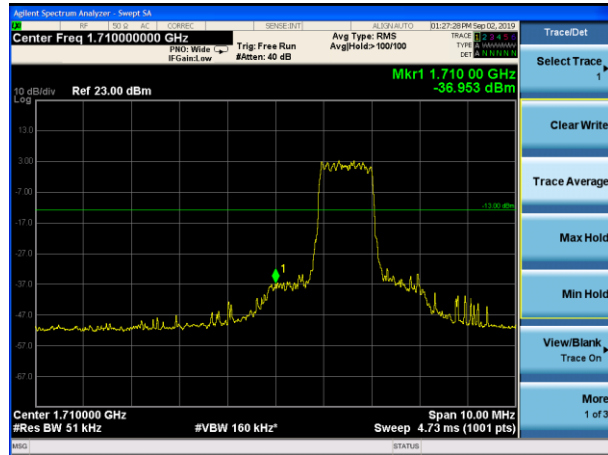

LTE Band 66 QPSK 3MHz CH-Low, 100%RB

LTE Band 66 QPSK 3MHz CH-High, 100%RB

LTE Band 66 QPSK 5MHz CH-Low, 1 RB

LTE Band 66 QPSK 5MHz CH-High, 1 RB

LTE Band 66 QPSK 5MHz CH-Low, 100%RB

LTE Band 66 QPSK 5MHz CH-High, 100%RB

LTE Band 66 QPSK 10MHz CH-Low, 1 RB

LTE Band 66 QPSK 10MHz CH-High, 1 RB

LTE Band 66 QPSK 10MHz CH-Low, 100%RB

LTE Band 66 QPSK 10MHz CH-High, 100%RB

LTE Band 66 QPSK 15MHz CH-Low, 1 RB

LTE Band 66 QPSK 15MHz CH-High, 1 RB

LTE Band 66 QPSK 15MHz CH-Low, 100%RB

LTE Band 66 QPSK 15MHz CH-High, 100%RB

LTE Band 66 QPSK 20MHz CH-Low, 1 RB

LTE Band 66 QPSK 20MHz CH-High, 1 RB

LTE Band 66 QPSK 20MHz CH-Low, 100%RB

LTE Band 66 QPSK 20MHz CH-High, 100%RB