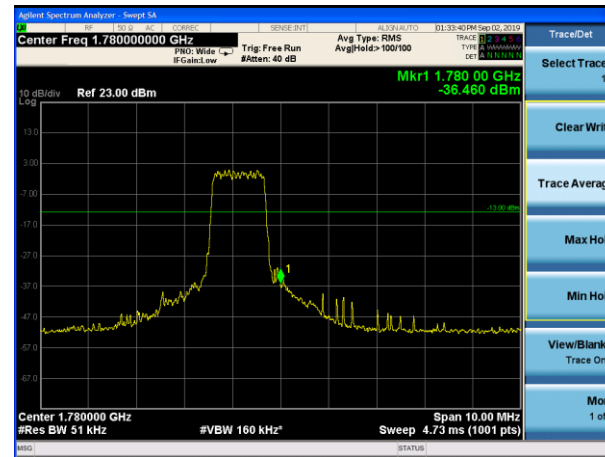

LTE Band 66 QPSK 1.4MHz CH-Low, 1 RB

LTE Band 66 QPSK 1.4MHz CH-High, 1 RB

LTE Band 66 QPSK 1.4MHz CH-Low, 100%RB

LTE Band 66 QPSK 1.4MHz CH-High, 100%RB

LTE Band 66 QPSK 3MHz CH-Low, 1 RB

LTE Band 66 QPSK 3MHz CH-High, 1 RB

LTE Band 66 QPSK 3MHz CH-Low, 100%RB

LTE Band 66 QPSK 3MHz CH-High, 100%RB

LTE Band 66 QPSK 5MHz CH-Low, 1 RB

LTE Band 66 QPSK 5MHz CH-High, 1 RB

LTE Band 66 QPSK 5MHz CH-Low, 100%RB

LTE Band 66 QPSK 5MHz CH-High, 100%RB