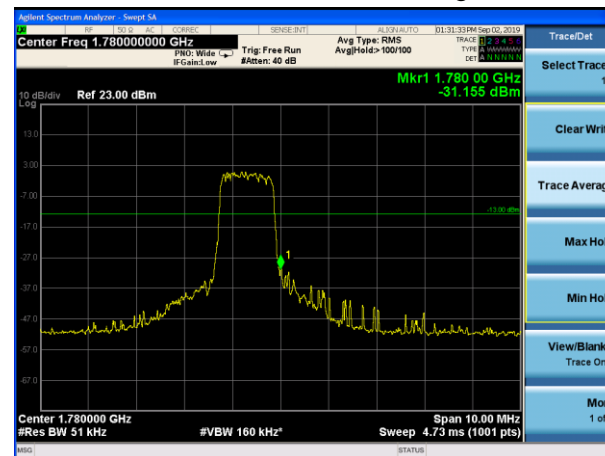

LTE Band 13 16QAM 10MHz CH-Low, 1 RB (763MHz ~775MHz)

LTE Band 13 16QAM 10MHz CH-Low, 1 RB (793MHz ~805MHz)

LTE Band 13 16QAM 10MHz CH-Low, 100%RB (763MHz ~775MHz)

LTE Band 13 16QAM 10MHz CH-Low, 100%RB (793MHz ~805MHz)

LTE Band 66 QPSK 1.4MHz CH-Low, 1 RB

LTE Band 66 QPSK 1.4MHz CH-High, 1 RB

LTE Band 66 QPSK 1.4MHz CH-Low, 100%RB

LTE Band 66 QPSK 1.4MHz CH-High, 100%RB

LTE Band 66 QPSK 3MHz CH-Low, 1 RB

LTE Band 66 QPSK 3MHz CH-High, 1 RB

LTE Band 66 QPSK 3MHz CH-Low, 100%RB

LTE Band 66 QPSK 3MHz CH-High, 100%RB

LTE Band 66 QPSK 5MHz CH-Low, 1 RB

LTE Band 66 QPSK 5MHz CH-High, 1 RB

LTE Band 66 QPSK 5MHz CH-Low, 100%RB

LTE Band 66 QPSK 5MHz CH-High, 100%RB