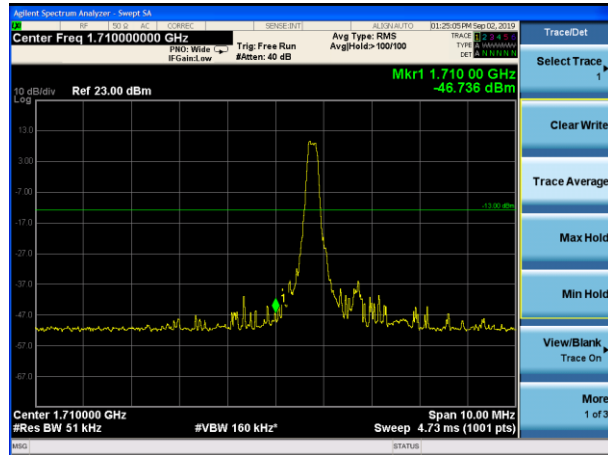

LTE Band 66 QPSK 1.4MHz CH-Low, 1 RB

LTE Band 66 QPSK 1.4MHz CH-High, 1 RB

LTE Band 66 QPSK 1.4MHz CH-Low, 100%RB

LTE Band 66 QPSK 1.4MHz CH-High, 100%RB

LTE Band 66 QPSK 3MHz CH-Low, 1 RB

LTE Band 66 QPSK 3MHz CH-High, 1 RB

LTE Band 66 QPSK 3MHz CH-Low, 100%RB

LTE Band 66 QPSK 3MHz CH-High, 100%RB

LTE Band 66 QPSK 5MHz CH-Low, 1 RB

LTE Band 66 QPSK 5MHz CH-High, 1 RB

LTE Band 66 QPSK 5MHz CH-Low, 100%RB

LTE Band 66 QPSK 5MHz CH-High, 100%RB

LTE Band 66 QPSK 10MHz CH-Low, 1 RB

LTE Band 66 QPSK 10MHz CH-High, 1 RB

LTE Band 66 QPSK 10MHz CH-Low, 100%RB

LTE Band 66 QPSK 10MHz CH-High, 100%RB

LTE Band 66 QPSK 15MHz CH-Low, 1 RB

LTE Band 66 QPSK 15MHz CH-High, 1 RB