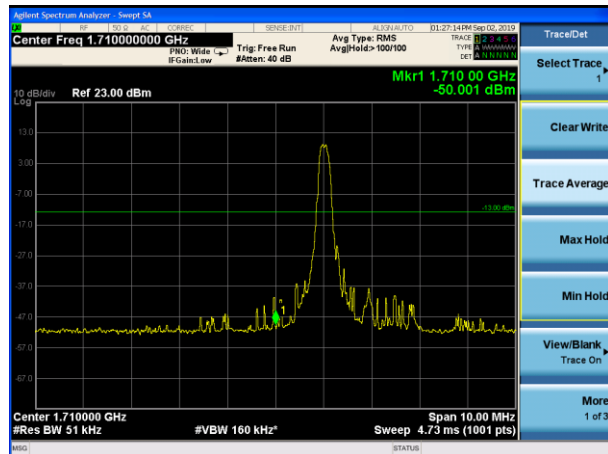

LTE Band 66 QPSK 3MHz CH-Low, 100%RB

LTE Band 66 QPSK 3MHz CH-High, 100%RB

LTE Band 66 QPSK 5MHz CH-Low, 1 RB

LTE Band 66 QPSK 5MHz CH-High, 1 RB

LTE Band 66 QPSK 5MHz CH-Low, 100%RB

LTE Band 66 QPSK 5MHz CH-High, 100%RB

LTE Band 66 QPSK 10MHz CH-Low, 1 RB

LTE Band 66 QPSK 10MHz CH-High, 1 RB

LTE Band 66 QPSK 10MHz CH-Low, 100%RB

LTE Band 66 QPSK 10MHz CH-High, 100%RB

LTE Band 66 QPSK 15MHz CH-Low, 1 RB

LTE Band 66 QPSK 15MHz CH-High, 1 RB

LTE Band 66 QPSK 15MHz CH-Low, 100%RB

LTE Band 66 QPSK 15MHz CH-High, 100%RB

LTE Band 66 QPSK 20MHz CH-Low, 1 RB

LTE Band 66 QPSK 20MHz CH-High, 1 RB

LTE Band 66 QPSK 20MHz CH-Low, 100%RB

LTE Band 66 QPSK 20MHz CH-High, 100%RB