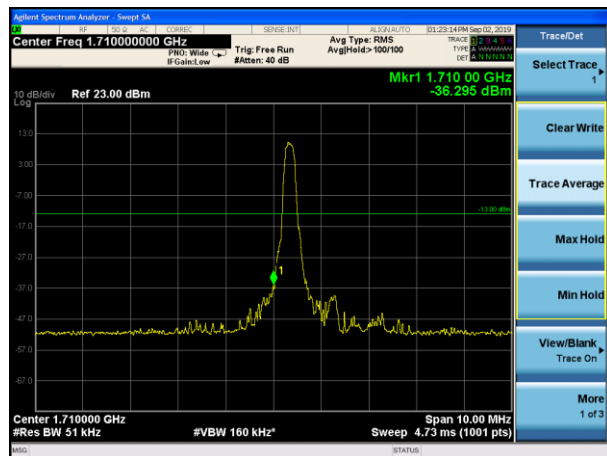

LTE Band 66 QPSK 15MHz CH-Low, 100%RB

LTE Band 66 QPSK 15MHz CH-High, 100%RB

LTE Band 66 QPSK 20MHz CH-Low, 1 RB

LTE Band 66 QPSK 20MHz CH-High, 1 RB

LTE Band 66 QPSK 20MHz CH-Low, 100%RB

LTE Band 66 QPSK 20MHz CH-High, 100%RB

LTE Band 66 16QAM 1.4MHz CH-Low, 1 RB

LTE Band 66 16QAM 1.4MHz CH-High, 1 RB

LTE Band 66 16QAM 1.4MHz CH-Low, 100%RB

LTE Band 66 16QAM 1.4MHz CH-High, 100%

LTE Band 66 16QAM 3MHz CH-Low, 1 RB

LTE Band 66 16QAM 3MHz CH-High, 1 RB

LTE Band 66 16QAM 3MHz CH-Low, 100%RB

LTE Band 66 16QAM 3MHz CH-High, 100%RB

LTE Band 66 16QAM 5MHz CH-Low, 1 RB

LTE Band 66 16QAM 5MHz CH-High, 1 RB

LTE Band 66 16QAM 5MHz CH-Low, 100%RB

LTE Band 66 16QAM 5MHz CH-High, 100%RB