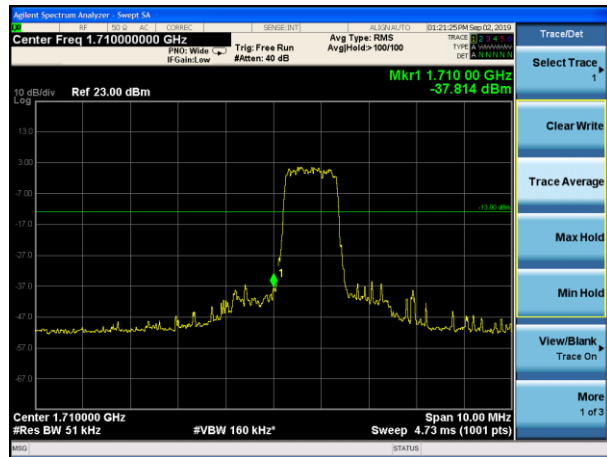

LTE Band 66 QPSK 1.4MHz CH-Low, 1 RB

LTE Band 66 QPSK 1.4MHz CH-High, 1 RB

LTE Band 66 QPSK 1.4MHz CH-Low, 100%RB

LTE Band 66 QPSK 1.4MHz CH-High, 100%RB

LTE Band 66 QPSK 3MHz CH-Low, 1 RB

LTE Band 66 QPSK 3MHz CH-High, 1 RB

LTE Band 66 QPSK 3MHz CH-Low, 100%RB

LTE Band 66 QPSK 3MHz CH-High, 100%RB

LTE Band 66 QPSK 5MHz CH-Low, 1 RB

LTE Band 66 QPSK 5MHz CH-High, 1 RB

LTE Band 66 QPSK 5MHz CH-Low, 100%RB

LTE Band 66 QPSK 5MHz CH-High, 100%RB

LTE Band 66 QPSK 10MHz CH-Low, 1 RB

LTE Band 66 QPSK 10MHz CH-High, 1 RB

LTE Band 66 QPSK 10MHz CH-Low, 100%RB

LTE Band 66 QPSK 10MHz CH-High, 100%RB

LTE Band 66 QPSK 15MHz CH-Low, 1 RB

LTE Band 66 QPSK 15MHz CH-High, 1 RB