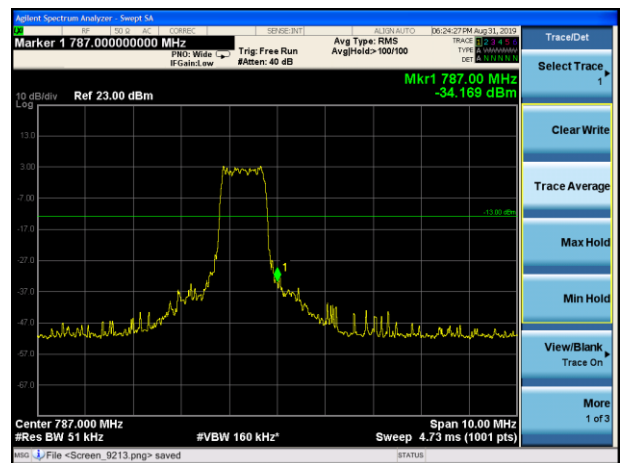

LTE Band 13 16QAM 5MHz CH-Low, 100%RB

LTE Band 13 16QAM 5MHz CH- High, 100%RB

LTE Band 13 16QAM 10MHz CH-Low, 1 RB

LTE Band 13 16QAM 10MHz CH-High, 1 RB

LTE Band 13 16QAM 10MHz CH-Low, 100%RB

LTE Band 13 16QAM 10MHz CH- High, 100%RB

LTE Band 13 QPSK 5MHz CH-Low, 1 RB
(763MHz ~775MHz)

LTE Band 13 QPSK 5MHz CH-Low, 1 RB
(793MHz ~805MHz)

LTE Band 13 QPSK 5MHz CH-Low, 100%RB
(763MHz ~775MHz)

LTE Band 13 QPSK 5MHz CH-Low, 100%RB
(793MHz ~805MHz)

LTE Band 13 QPSK 10MHz CH-Low, 1 RB
(763MHz ~775MHz)

LTE Band 13 QPSK 10MHz CH-Low, 1 RB
(793MHz ~805MHz)

LTE Band 13 QPSK 10MHz CH-Low, 100%RB (763MHz ~775MHz)

LTE Band 13 QPSK 10MHz CH-Low, 100%RB (793MHz ~805MHz)