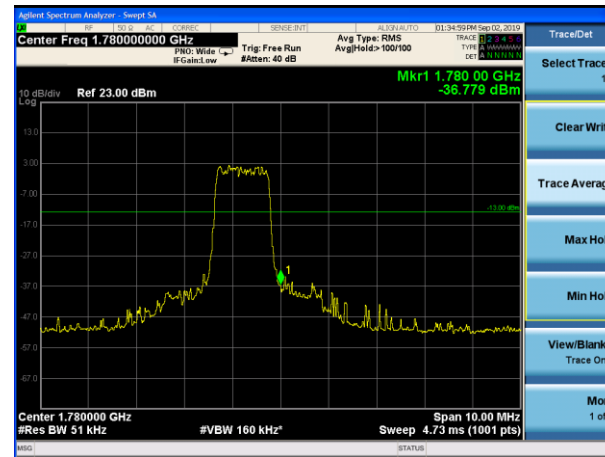

LTE Band 66 QPSK 1.4MHz CH-Low, 1 RB

LTE Band 66 QPSK 1.4MHz CH-High, 1 RB

LTE Band 66 QPSK 1.4MHz CH-Low, 100%RB

LTE Band 66 QPSK 1.4MHz CH-High, 100%RB

LTE Band 66 QPSK 3MHz CH-Low, 1 RB

LTE Band 66 QPSK 3MHz CH-High, 1 RB

LTE Band 66 QPSK 3MHz CH-Low, 100%RB

LTE Band 66 QPSK 3MHz CH-High, 100%RB

LTE Band 66 QPSK 5MHz CH-Low, 1 RB

LTE Band 66 QPSK 5MHz CH-High, 1 RB

LTE Band 66 QPSK 5MHz CH-Low, 100%RB

LTE Band 66 QPSK 5MHz CH-High, 100%RB

LTE Band 66 QPSK 10MHz CH-Low, 1 RB

LTE Band 66 QPSK 10MHz CH-High, 1 RB

LTE Band 66 QPSK 10MHz CH-Low, 100%RB

LTE Band 66 QPSK 10MHz CH-High, 100%RB

LTE Band 66 QPSK 15MHz CH-Low, 1 RB

LTE Band 66 QPSK 15MHz CH-High, 1 RB