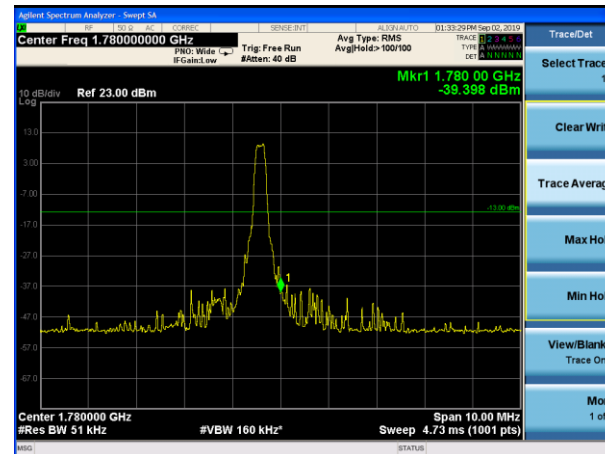

LTE Band 13 16QAM 10MHz CH-Low, 1 RB (763MHz ~775MHz)

LTE Band 13 16QAM 10MHz CH-Low, 1 RB (793MHz ~805MHz)

LTE Band 13 16QAM 10MHz CH-Low, 100%RB (763MHz ~775MHz)

LTE Band 13 16QAM 10MHz CH-Low, 100%RB (793MHz ~805MHz)

LTE Band 66 QPSK 1.4MHz CH-Low, 1 RB

LTE Band 66 QPSK 1.4MHz CH-High, 1 RB

LTE Band 66 QPSK 1.4MHz CH-Low, 100%RB

LTE Band 66 QPSK 1.4MHz CH-High, 100%RB

LTE Band 66 QPSK 3MHz CH-Low, 1 RB

LTE Band 66 QPSK 3MHz CH-High, 1 RB

LTE Band 66 QPSK 3MHz CH-Low, 100%RB

LTE Band 66 QPSK 3MHz CH-High, 100%RB

LTE Band 66 QPSK 5MHz CH-Low, 1 RB

LTE Band 66 QPSK 5MHz CH-High, 1 RB

LTE Band 66 QPSK 5MHz CH-Low, 100%RB

LTE Band 66 QPSK 5MHz CH-High, 100%RB