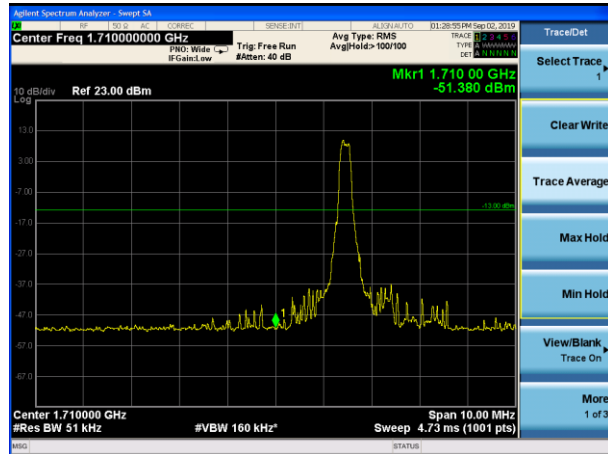

LTE Band 66 QPSK 10MHz CH-Low, 1 RB

LTE Band 66 QPSK 10MHz CH-High, 1 RB

LTE Band 66 QPSK 10MHz CH-Low, 100%RB

LTE Band 66 QPSK 10MHz CH-High, 100%RB

LTE Band 66 QPSK 15MHz CH-Low, 1 RB

LTE Band 66 QPSK 15MHz CH-High, 1 RB

LTE Band 66 QPSK 15MHz CH-Low, 100%RB

LTE Band 66 QPSK 15MHz CH-High, 100%RB

LTE Band 66 QPSK 20MHz CH-Low, 1 RB

LTE Band 66 QPSK 20MHz CH-High, 1 RB

LTE Band 66 QPSK 20MHz CH-Low, 100%RB

LTE Band 66 QPSK 20MHz CH-High, 100%RB