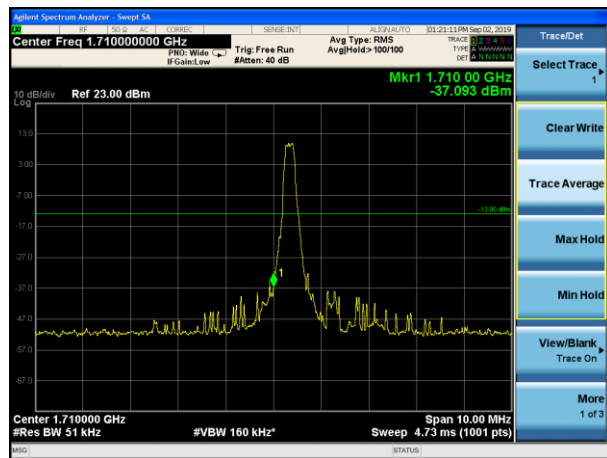

LTE Band 66 QPSK 1.4MHz CH-Low, 1 RB

LTE Band 66 QPSK 1.4MHz CH-High, 1 RB

LTE Band 66 QPSK 1.4MHz CH-Low, 100%RB

LTE Band 66 QPSK 1.4MHz CH-High, 100%RB

LTE Band 66 QPSK 3MHz CH-Low, 1 RB

LTE Band 66 QPSK 3MHz CH-High, 1 RB

LTE Band 66 QPSK 3MHz CH-Low, 100%RB

LTE Band 66 QPSK 3MHz CH-High, 100%RB

LTE Band 66 QPSK 5MHz CH-Low, 1 RB

LTE Band 66 QPSK 5MHz CH-High, 1 RB

LTE Band 66 QPSK 5MHz CH-Low, 100%RB

LTE Band 66 QPSK 5MHz CH-High, 100%RB