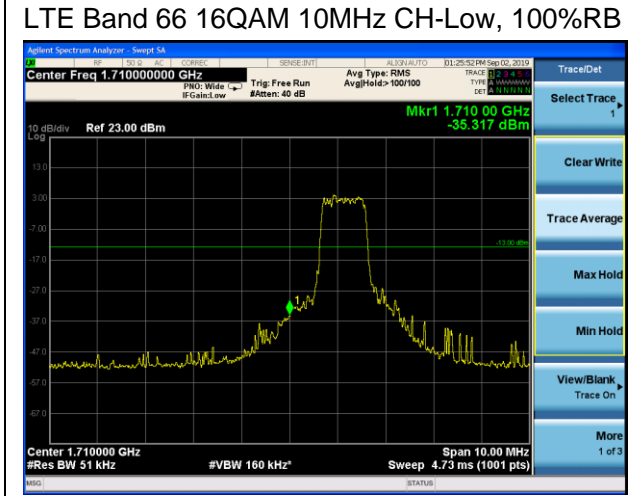

LTE Band 66 QPSK 15MHz CH-Low, 100%RB

LTE Band 66 QPSK 15MHz CH-High, 100%RB

LTE Band 66 QPSK 20MHz CH-Low, 1 RB

LTE Band 66 QPSK 20MHz CH-High, 1 RB

LTE Band 66 QPSK 20MHz CH-Low, 100%RB

LTE Band 66 QPSK 20MHz CH-High, 100%RB

LTE Band 66 16QAM 1.4MHz CH-Low, 1 RB

LTE Band 66 16QAM 1.4MHz CH-High, 1 RB

LTE Band 66 16QAM 1.4MHz CH-Low, 100%RB

LTE Band 66 16QAM 1.4MHz CH-High, 100%

LTE Band 66 16QAM 3MHz CH-Low, 1 RB

LTE Band 66 16QAM 3MHz CH-High, 1 RB

LTE Band 66 16QAM 3MHz CH-Low, 100%RB

LTE Band 66 16QAM 3MHz CH-High, 100%RB

LTE Band 66 16QAM 5MHz CH-Low, 1 RB

LTE Band 66 16QAM 5MHz CH-High, 1 RB

LTE Band 66 16QAM 5MHz CH-Low, 100%RB

LTE Band 66 16QAM 5MHz CH-High, 100%RB

LTE Band 66 16QAM 15MHz CH-Low, 100%RB

LTE Band 66 16QAM 15MHz CH-High, 100%RB

LTE Band 66 16QAM 20MHz CH-Low, 1 RB

LTE Band 66 16QAM 20MHz CH-High, 1 RB

LTE Band 66 16QAM 20MHz CH-Low, 100%RB

LTE Band 66 16QAM 20MHz CH-High, 100%RB