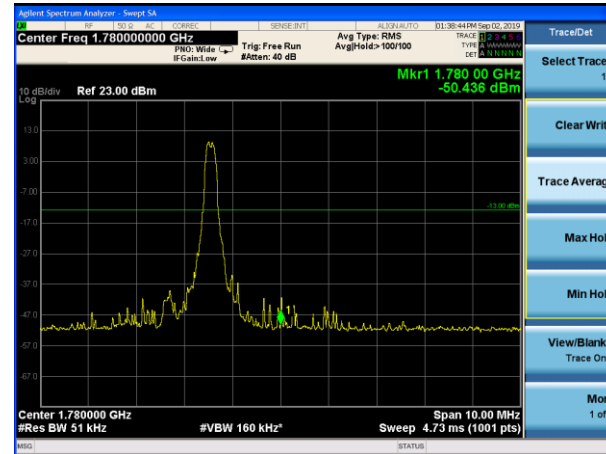

LTE Band 66 QPSK 15MHz CH-Low, 100%RB

LTE Band 66 QPSK 15MHz CH-High, 100%RB

LTE Band 66 QPSK 20MHz CH-Low, 1 RB

LTE Band 66 QPSK 20MHz CH-High, 1 RB

LTE Band 66 QPSK 20MHz CH-Low, 100%RB

LTE Band 66 QPSK 20MHz CH-High, 100%RB

LTE Band 66 16QAM 1.4MHz CH-Low, 1 RB

LTE Band 66 16QAM 1.4MHz CH-High, 1 RB

LTE Band 66 16QAM 1.4MHz CH-Low, 100%RB

LTE Band 66 16QAM 1.4MHz CH-High, 100%

LTE Band 66 16QAM 3MHz CH-Low, 1 RB

LTE Band 66 16QAM 3MHz CH-High, 1 RB