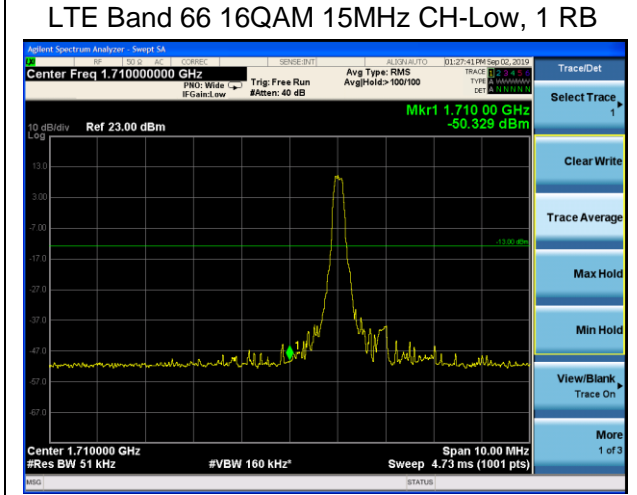

LTE Band 66 QPSK 15MHz CH-Low, 100%RB

LTE Band 66 QPSK 15MHz CH-High, 100%RB

LTE Band 66 QPSK 20MHz CH-Low, 1 RB

LTE Band 66 QPSK 20MHz CH-High, 1 RB

LTE Band 66 QPSK 20MHz CH-Low, 100%RB

LTE Band 66 QPSK 20MHz CH-High, 100%RB

LTE Band 66 16QAM 1.4MHz CH-Low, 1 RB

LTE Band 66 16QAM 1.4MHz CH-High, 1 RB

LTE Band 66 16QAM 1.4MHz CH-Low, 100%RB

LTE Band 66 16QAM 1.4MHz CH-High, 100%

LTE Band 66 16QAM 3MHz CH-Low, 1 RB

LTE Band 66 16QAM 3MHz CH-High, 1 RB

LTE Band 66 16QAM 3MHz CH-Low, 100%RB

LTE Band 66 16QAM 3MHz CH-High, 100%RB

LTE Band 66 16QAM 5MHz CH-Low, 1 RB

LTE Band 66 16QAM 5MHz CH-High, 1 RB

LTE Band 66 16QAM 5MHz CH-Low, 100%RB

LTE Band 66 16QAM 5MHz CH-High, 100%RB

LTE Band 66 16QAM 15MHz CH-Low, 100%RB

LTE Band 66 16QAM 15MHz CH-High, 100%RB

LTE Band 66 16QAM 20MHz CH-Low, 1 RB

LTE Band 66 16QAM 20MHz CH-High, 1 RB

LTE Band 66 16QAM 20MHz CH-Low, 100%RB

LTE Band 66 16QAM 20MHz CH-High, 100%RB