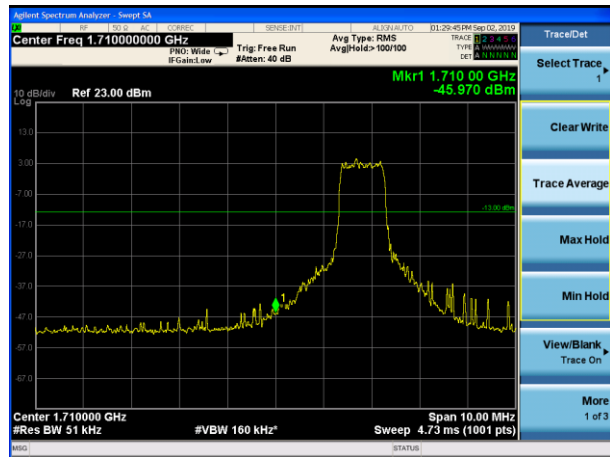

LTE Band 66 16QAM 3MHz CH-Low, 100%RB

LTE Band 66 16QAM 3MHz CH-High, 100%RB

LTE Band 66 16QAM 5MHz CH-Low, 1 RB

LTE Band 66 16QAM 5MHz CH-High, 1 RB

LTE Band 66 16QAM 5MHz CH-Low, 100%RB

LTE Band 66 16QAM 5MHz CH-High, 100%RB

LTE Band 66 16QAM 15MHz CH-Low, 100%RB

LTE Band 66 16QAM 15MHz CH-High, 100%RB

LTE Band 66 16QAM 20MHz CH-Low, 1 RB

LTE Band 66 16QAM 20MHz CH-High, 1 RB

LTE Band 66 16QAM 20MHz CH-Low, 100%RB

LTE Band 66 16QAM 20MHz CH-High, 100%RB