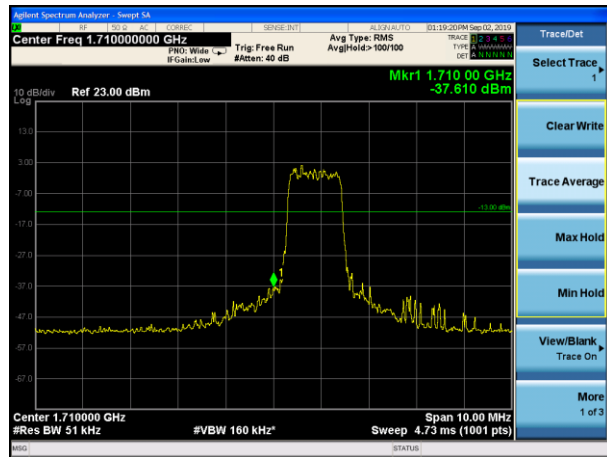

LTE Band 13 16QAM 10MHz CH-Low, 1 RB (763MHz ~775MHz)

LTE Band 13 16QAM 10MHz CH-Low, 1 RB (793MHz ~805MHz)

LTE Band 13 16QAM 10MHz CH-Low, 100%RB (763MHz ~775MHz)

LTE Band 13 16QAM 10MHz CH-Low, 100%RB (793MHz ~805MHz)

LTE Band 66 QPSK 1.4MHz CH-Low, 1 RB

LTE Band 66 QPSK 1.4MHz CH-High, 1 RB

LTE Band 66 QPSK 1.4MHz CH-Low, 100%RB

LTE Band 66 QPSK 1.4MHz CH-High, 100%RB

LTE Band 66 QPSK 3MHz CH-Low, 1 RB

LTE Band 66 QPSK 3MHz CH-High, 1 RB

LTE Band 66 QPSK 3MHz CH-Low, 100%RB

LTE Band 66 QPSK 3MHz CH-High, 100%RB

LTE Band 66 QPSK 5MHz CH-Low, 1 RB

LTE Band 66 QPSK 5MHz CH-High, 1 RB

LTE Band 66 QPSK 5MHz CH-Low, 100%RB

LTE Band 66 QPSK 5MHz CH-High, 100%RB