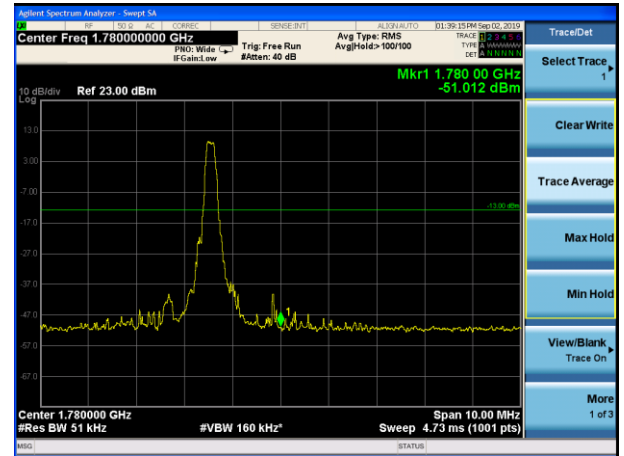

LTE Band 66 16QAM 3MHz CH-Low, 100%RB

LTE Band 66 16QAM 3MHz CH-High, 100%RB

LTE Band 66 16QAM 5MHz CH-Low, 1 RB

LTE Band 66 16QAM 5MHz CH-High, 1 RB

LTE Band 66 16QAM 5MHz CH-Low, 100%RB

LTE Band 66 16QAM 5MHz CH-High, 100%RB

LTE Band 66 16QAM 15MHz CH-Low, 100%RB

LTE Band 66 16QAM 15MHz CH-High, 100%RB

LTE Band 66 16QAM 20MHz CH-Low, 1 RB

LTE Band 66 16QAM 20MHz CH-High, 1 RB

LTE Band 66 16QAM 20MHz CH-Low, 100%RB

LTE Band 66 16QAM 20MHz CH-High, 100%RB