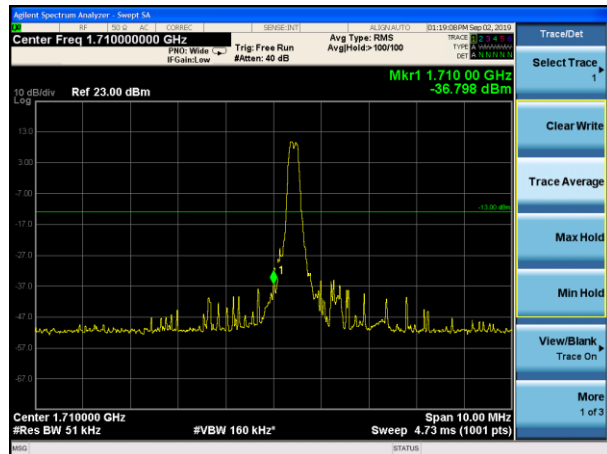

LTE Band 13 16QAM 10MHz CH-Low, 1 RB (763MHz ~775MHz)

LTE Band 13 16QAM 10MHz CH-Low, 1 RB (793MHz ~805MHz)

LTE Band 13 16QAM 10MHz CH-Low, 100%RB (763MHz ~775MHz)

LTE Band 13 16QAM 10MHz CH-Low, 100%RB (793MHz ~805MHz)

LTE Band 66 QPSK 1.4MHz CH-Low, 1 RB

LTE Band 66 QPSK 1.4MHz CH-High, 1 RB

LTE Band 66 QPSK 1.4MHz CH-Low, 100%RB

LTE Band 66 QPSK 1.4MHz CH-High, 100%RB

LTE Band 66 QPSK 3MHz CH-Low, 1 RB

LTE Band 66 QPSK 3MHz CH-High, 1 RB

LTE Band 66 QPSK 3MHz CH-Low, 100%RB

LTE Band 66 QPSK 3MHz CH-High, 100%RB

LTE Band 66 QPSK 5MHz CH-Low, 1 RB

LTE Band 66 QPSK 5MHz CH-High, 1 RB

LTE Band 66 QPSK 5MHz CH-Low, 100%RB

LTE Band 66 QPSK 5MHz CH-High, 100%RB