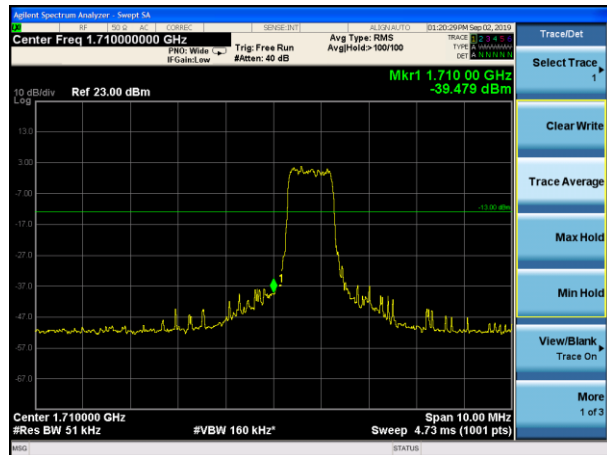

LTE Band 66 QPSK 15MHz CH-Low, 100%RB

LTE Band 66 QPSK 15MHz CH-High, 100%RB

LTE Band 66 QPSK 20MHz CH-Low, 1 RB

LTE Band 66 QPSK 20MHz CH-High, 1 RB

LTE Band 66 QPSK 20MHz CH-Low, 100%RB

LTE Band 66 QPSK 20MHz CH-High, 100%RB

LTE Band 66 16QAM 1.4MHz CH-Low, 1 RB

LTE Band 66 16QAM 1.4MHz CH-High, 1 RB

LTE Band 66 16QAM 1.4MHz CH-Low, 100%RB

LTE Band 66 16QAM 1.4MHz CH-High, 100%

LTE Band 66 16QAM 3MHz CH-Low, 1 RB

LTE Band 66 16QAM 3MHz CH-High, 1 RB

LTE Band 66 16QAM 3MHz CH-Low, 100%RB

LTE Band 66 16QAM 3MHz CH-High, 100%RB

LTE Band 66 16QAM 5MHz CH-Low, 1 RB

LTE Band 66 16QAM 5MHz CH-High, 1 RB

LTE Band 66 16QAM 5MHz CH-Low, 100%RB

LTE Band 66 16QAM 5MHz CH-High, 100%RB