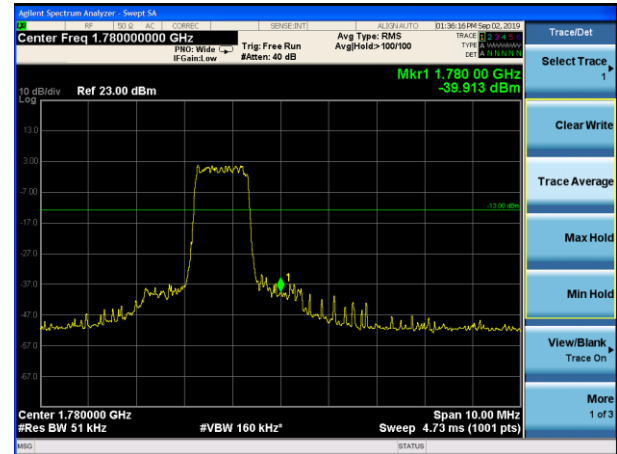

LTE Band 66 QPSK 10MHz CH-Low, 1 RB

LTE Band 66 QPSK 10MHz CH-High, 1 RB

LTE Band 66 QPSK 10MHz CH-Low, 100%RB

LTE Band 66 QPSK 10MHz CH-High, 100%RB

LTE Band 66 QPSK 15MHz CH-Low, 1 RB

LTE Band 66 QPSK 15MHz CH-High, 1 RB

LTE Band 66 QPSK 15MHz CH-Low, 100%RB

LTE Band 66 QPSK 15MHz CH-High, 100%RB

LTE Band 66 QPSK 20MHz CH-Low, 1 RB

LTE Band 66 QPSK 20MHz CH-High, 1 RB

LTE Band 66 QPSK 20MHz CH-Low, 100%RB

LTE Band 66 QPSK 20MHz CH-High, 100%RB