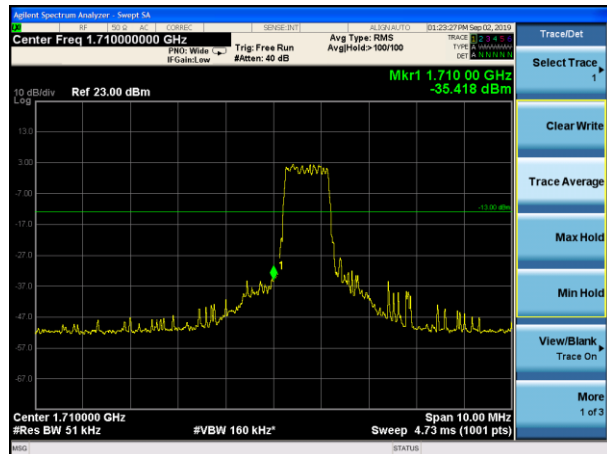

LTE Band 66 16QAM 3MHz CH-Low, 100%RB

LTE Band 66 16QAM 3MHz CH-High, 100%RB

LTE Band 66 16QAM 5MHz CH-Low, 1 RB

LTE Band 66 16QAM 5MHz CH-High, 1 RB

LTE Band 66 16QAM 5MHz CH-Low, 100%RB

LTE Band 66 16QAM 5MHz CH-High, 100%RB

LTE Band 66 16QAM 15MHz CH-Low, 100%RB

LTE Band 66 16QAM 15MHz CH-High, 100%RB

LTE Band 66 16QAM 20MHz CH-Low, 1 RB

LTE Band 66 16QAM 20MHz CH-High, 1 RB

LTE Band 66 16QAM 20MHz CH-Low, 100%RB

LTE Band 66 16QAM 20MHz CH-High, 100%RB