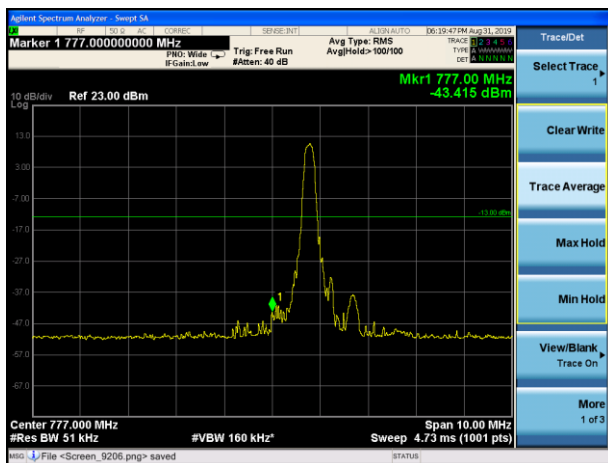

LTE Band 13 16QAM 5MHz CH-Low, 100%RB

LTE Band 13 16QAM 5MHz CH- High, 100%RB

LTE Band 13 16QAM 10MHz CH-Low, 1 RB

LTE Band 13 16QAM 10MHz CH-High, 1 RB

LTE Band 13 16QAM 10MHz CH-Low, 100%RB

LTE Band 13 16QAM 10MHz CH- High, 100%RB

LTE Band 13 QPSK 5MHz CH-Low, 1 RB
(763MHz ~775MHz)

LTE Band 13 QPSK 5MHz CH-Low, 1 RB
(793MHz ~805MHz)

LTE Band 13 QPSK 5MHz CH-Low, 100%RB
(763MHz ~775MHz)

LTE Band 13 QPSK 5MHz CH-Low, 100%RB
(793MHz ~805MHz)

LTE Band 13 QPSK 10MHz CH-Low, 1 RB
(763MHz ~775MHz)

LTE Band 13 QPSK 10MHz CH-Low, 1 RB
(793MHz ~805MHz)

LTE Band 13 QPSK 10MHz CH-Low, 100%RB (763MHz ~775MHz)

LTE Band 13 QPSK 10MHz CH-Low, 100%RB (793MHz ~805MHz)