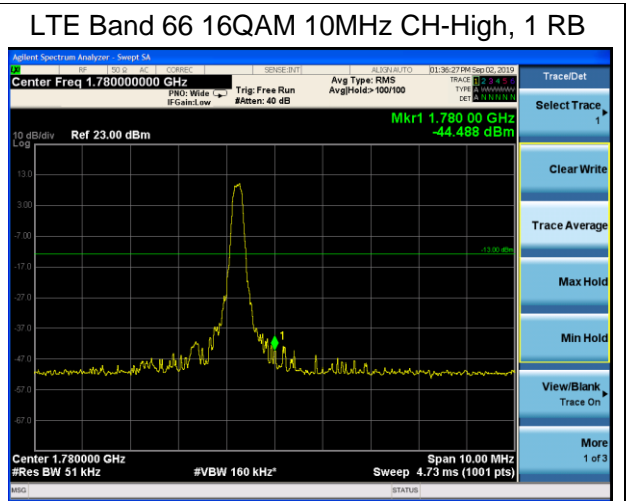

LTE Band 66 QPSK 15MHz CH-Low, 100%RB

LTE Band 66 QPSK 15MHz CH-High, 100%RB

LTE Band 66 QPSK 20MHz CH-Low, 1 RB

LTE Band 66 QPSK 20MHz CH-High, 1 RB

LTE Band 66 QPSK 20MHz CH-Low, 100%RB

LTE Band 66 QPSK 20MHz CH-High, 100%RB

LTE Band 66 16QAM 1.4MHz CH-Low, 1 RB

LTE Band 66 16QAM 1.4MHz CH-High, 1 RB

LTE Band 66 16QAM 1.4MHz CH-Low, 100%RB

LTE Band 66 16QAM 1.4MHz CH-High, 100%

LTE Band 66 16QAM 3MHz CH-Low, 1 RB

LTE Band 66 16QAM 3MHz CH-High, 1 RB

LTE Band 66 16QAM 3MHz CH-Low, 100%RB

LTE Band 66 16QAM 3MHz CH-High, 100%RB

LTE Band 66 16QAM 5MHz CH-Low, 1 RB

LTE Band 66 16QAM 5MHz CH-High, 1 RB

LTE Band 66 16QAM 5MHz CH-Low, 100%RB

LTE Band 66 16QAM 5MHz CH-High, 100%RB

LTE Band 66 16QAM 15MHz CH-Low, 100%RB

LTE Band 66 16QAM 15MHz CH-High, 100%RB

LTE Band 66 16QAM 20MHz CH-Low, 1 RB

LTE Band 66 16QAM 20MHz CH-High, 1 RB

LTE Band 66 16QAM 20MHz CH-Low, 100%RB

LTE Band 66 16QAM 20MHz CH-High, 100%RB