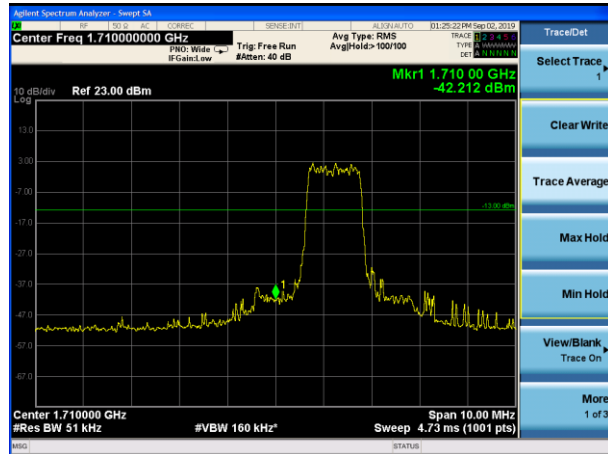

LTE Band 66 QPSK 3MHz CH-Low, 100%RB

LTE Band 66 QPSK 3MHz CH-High, 100%RB

LTE Band 66 QPSK 5MHz CH-Low, 1 RB

LTE Band 66 QPSK 5MHz CH-High, 1 RB

LTE Band 66 QPSK 5MHz CH-Low, 100%RB

LTE Band 66 QPSK 5MHz CH-High, 100%RB

LTE Band 66 QPSK 10MHz CH-Low, 1 RB

LTE Band 66 QPSK 10MHz CH-High, 1 RB

LTE Band 66 QPSK 10MHz CH-Low, 100%RB

LTE Band 66 QPSK 10MHz CH-High, 100%RB

LTE Band 66 QPSK 15MHz CH-Low, 1 RB

LTE Band 66 QPSK 15MHz CH-High, 1 RB