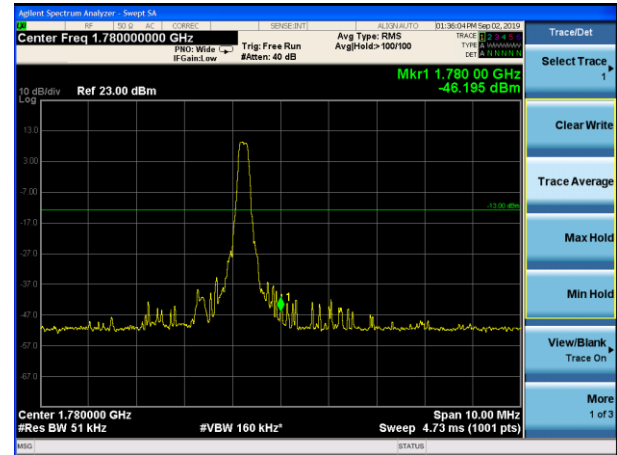

LTE Band 66 QPSK 1.4MHz CH-Low, 1 RB

LTE Band 66 QPSK 1.4MHz CH-High, 1 RB

LTE Band 66 QPSK 1.4MHz CH-Low, 100%RB

LTE Band 66 QPSK 1.4MHz CH-High, 100%RB

LTE Band 66 QPSK 3MHz CH-Low, 1 RB

LTE Band 66 QPSK 3MHz CH-High, 1 RB

LTE Band 66 QPSK 3MHz CH-Low, 100%RB

LTE Band 66 QPSK 3MHz CH-High, 100%RB

LTE Band 66 QPSK 5MHz CH-Low, 1 RB

LTE Band 66 QPSK 5MHz CH-High, 1 RB

LTE Band 66 QPSK 5MHz CH-Low, 100%RB

LTE Band 66 QPSK 5MHz CH-High, 100%RB

LTE Band 66 QPSK 10MHz CH-Low, 1 RB

LTE Band 66 QPSK 10MHz CH-High, 1 RB

LTE Band 66 QPSK 10MHz CH-Low, 100%RB

LTE Band 66 QPSK 10MHz CH-High, 100%RB

LTE Band 66 QPSK 15MHz CH-Low, 1 RB

LTE Band 66 QPSK 15MHz CH-High, 1 RB