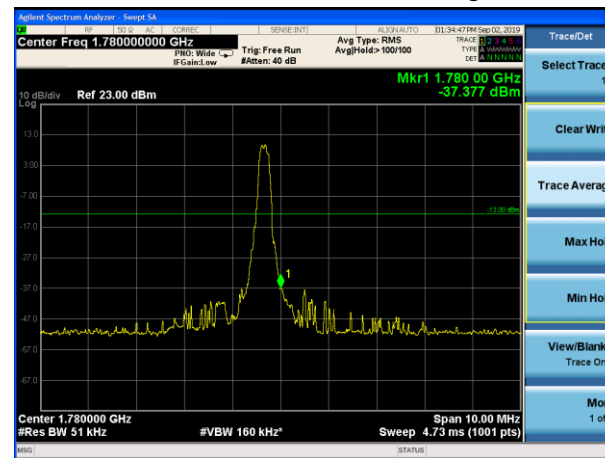

LTE Band 66 QPSK 1.4MHz CH-Low, 1 RB

LTE Band 66 QPSK 1.4MHz CH-High, 1 RB

LTE Band 66 QPSK 1.4MHz CH-Low, 100%RB

LTE Band 66 QPSK 1.4MHz CH-High, 100%RB

LTE Band 66 QPSK 3MHz CH-Low, 1 RB

LTE Band 66 QPSK 3MHz CH-High, 1 RB

LTE Band 66 QPSK 3MHz CH-Low, 100%RB

LTE Band 66 QPSK 3MHz CH-High, 100%RB

LTE Band 66 QPSK 5MHz CH-Low, 1 RB

LTE Band 66 QPSK 5MHz CH-High, 1 RB

LTE Band 66 QPSK 5MHz CH-Low, 100%RB

LTE Band 66 QPSK 5MHz CH-High, 100%RB

LTE Band 66 QPSK 10MHz CH-Low, 1 RB

LTE Band 66 QPSK 10MHz CH-High, 1 RB

LTE Band 66 QPSK 10MHz CH-Low, 100%RB

LTE Band 66 QPSK 10MHz CH-High, 100%RB

LTE Band 66 QPSK 15MHz CH-Low, 1 RB

LTE Band 66 QPSK 15MHz CH-High, 1 RB