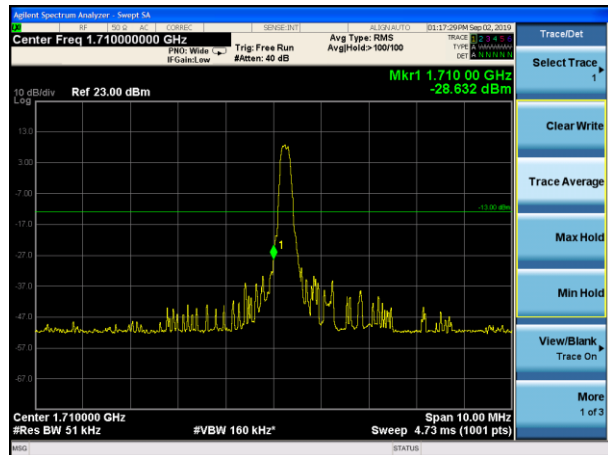

LTE Band 66 QPSK 10MHz CH-Low, 1 RB

LTE Band 66 QPSK 10MHz CH-High, 1 RB

LTE Band 66 QPSK 10MHz CH-Low, 100%RB

LTE Band 66 QPSK 10MHz CH-High, 100%RB

LTE Band 66 QPSK 15MHz CH-Low, 1 RB

LTE Band 66 QPSK 15MHz CH-High, 1 RB

LTE Band 66 QPSK 15MHz CH-Low, 100%RB

LTE Band 66 QPSK 15MHz CH-High, 100%RB

LTE Band 66 QPSK 20MHz CH-Low, 1 RB

LTE Band 66 QPSK 20MHz CH-High, 1 RB

LTE Band 66 QPSK 20MHz CH-Low, 100%RB

LTE Band 66 QPSK 20MHz CH-High, 100%RB

LTE Band 66 16QAM 1.4MHz CH-Low, 1 RB

LTE Band 66 16QAM 1.4MHz CH-High, 1 RB

LTE Band 66 16QAM 1.4MHz CH-Low, 100%RB

LTE Band 66 16QAM 1.4MHz CH-High, 100%

LTE Band 66 16QAM 3MHz CH-Low, 1 RB

LTE Band 66 16QAM 3MHz CH-High, 1 RB