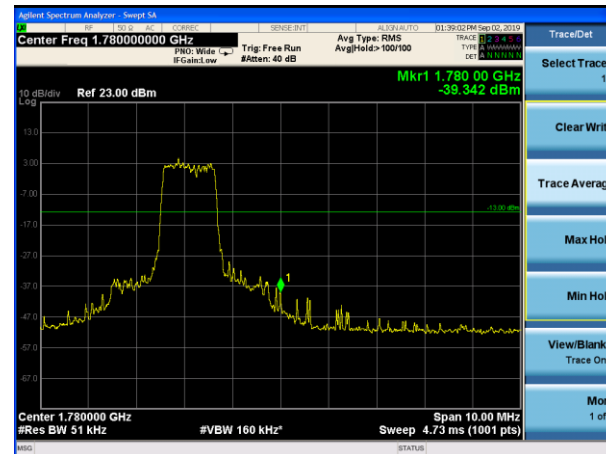

LTE Band 66 QPSK 10MHz CH-Low, 1 RB

LTE Band 66 QPSK 10MHz CH-High, 1 RB

LTE Band 66 QPSK 10MHz CH-Low, 100%RB

LTE Band 66 QPSK 10MHz CH-High, 100%RB

LTE Band 66 QPSK 15MHz CH-Low, 1 RB

LTE Band 66 QPSK 15MHz CH-High, 1 RB

LTE Band 66 QPSK 15MHz CH-Low, 100%RB

LTE Band 66 QPSK 15MHz CH-High, 100%RB

LTE Band 66 QPSK 20MHz CH-Low, 1 RB

LTE Band 66 QPSK 20MHz CH-High, 1 RB

LTE Band 66 QPSK 20MHz CH-Low, 100%RB

LTE Band 66 QPSK 20MHz CH-High, 100%RB

LTE Band 66 16QAM 1.4MHz CH-Low, 1 RB

LTE Band 66 16QAM 1.4MHz CH-High, 1 RB

LTE Band 66 16QAM 1.4MHz CH-Low, 100%RB

LTE Band 66 16QAM 1.4MHz CH-High, 100%

LTE Band 66 16QAM 3MHz CH-Low, 1 RB

LTE Band 66 16QAM 3MHz CH-High, 1 RB