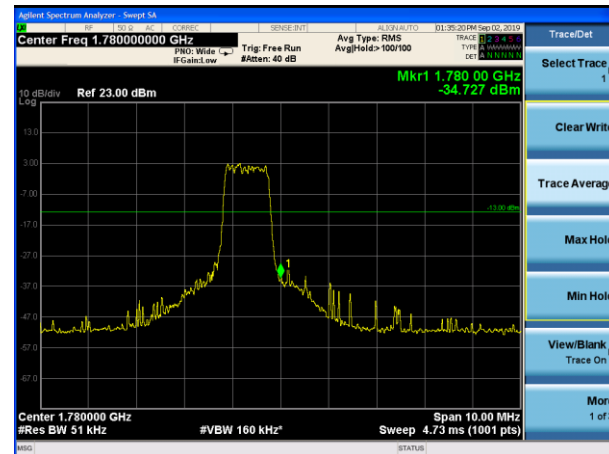

LTE Band 66 16QAM 1.4MHz CH-Low, 1 RB

LTE Band 66 16QAM 1.4MHz CH-High, 1 RB

LTE Band 66 16QAM 1.4MHz CH-Low, 100%RB

LTE Band 66 16QAM 1.4MHz CH-High, 100%

LTE Band 66 16QAM 3MHz CH-Low, 1 RB

LTE Band 66 16QAM 3MHz CH-High, 1 RB

LTE Band 66 16QAM 3MHz CH-Low, 100%RB

LTE Band 66 16QAM 3MHz CH-High, 100%RB

LTE Band 66 16QAM 5MHz CH-Low, 1 RB

LTE Band 66 16QAM 5MHz CH-High, 1 RB

LTE Band 66 16QAM 5MHz CH-Low, 100%RB

LTE Band 66 16QAM 5MHz CH-High, 100%RB

LTE Band 66 16QAM 15MHz CH-Low, 100%RB

LTE Band 66 16QAM 15MHz CH-High, 100%RB

LTE Band 66 16QAM 20MHz CH-Low, 1 RB

LTE Band 66 16QAM 20MHz CH-High, 1 RB

LTE Band 66 16QAM 20MHz CH-Low, 100%RB

LTE Band 66 16QAM 20MHz CH-High, 100%RB