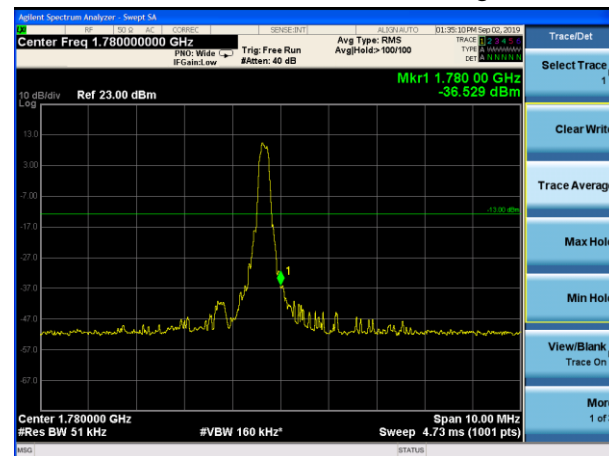

LTE Band 66 16QAM 1.4MHz CH-Low, 1 RB

LTE Band 66 16QAM 1.4MHz CH-High, 1 RB

LTE Band 66 16QAM 1.4MHz CH-Low, 100%RB

LTE Band 66 16QAM 1.4MHz CH-High, 100%

LTE Band 66 16QAM 3MHz CH-Low, 1 RB

LTE Band 66 16QAM 3MHz CH-High, 1 RB

LTE Band 66 16QAM 3MHz CH-Low, 100%RB

LTE Band 66 16QAM 3MHz CH-High, 100%RB

LTE Band 66 16QAM 5MHz CH-Low, 1 RB

LTE Band 66 16QAM 5MHz CH-High, 1 RB

LTE Band 66 16QAM 5MHz CH-Low, 100%RB

LTE Band 66 16QAM 5MHz CH-High, 100%RB

LTE Band 66 16QAM 15MHz CH-Low, 100%RB

LTE Band 66 16QAM 15MHz CH-High, 100%RB

LTE Band 66 16QAM 20MHz CH-Low, 1 RB

LTE Band 66 16QAM 20MHz CH-High, 1 RB

LTE Band 66 16QAM 20MHz CH-Low, 100%RB

LTE Band 66 16QAM 20MHz CH-High, 100%RB