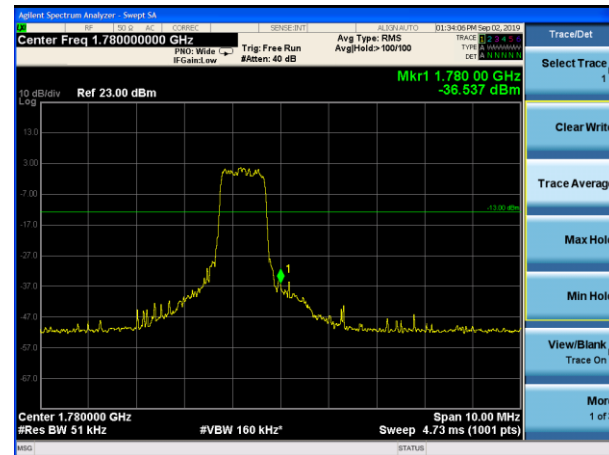

LTE Band 66 QPSK 15MHz CH-Low, 100%RB

LTE Band 66 QPSK 15MHz CH-High, 100%RB

LTE Band 66 QPSK 20MHz CH-Low, 1 RB

LTE Band 66 QPSK 20MHz CH-High, 1 RB

LTE Band 66 QPSK 20MHz CH-Low, 100%RB

LTE Band 66 QPSK 20MHz CH-High, 100%RB

LTE Band 66 16QAM 1.4MHz CH-Low, 1 RB

LTE Band 66 16QAM 1.4MHz CH-High, 1 RB

LTE Band 66 16QAM 1.4MHz CH-Low, 100%RB

LTE Band 66 16QAM 1.4MHz CH-High, 100%

LTE Band 66 16QAM 3MHz CH-Low, 1 RB

LTE Band 66 16QAM 3MHz CH-High, 1 RB

LTE Band 66 16QAM 3MHz CH-Low, 100%RB

LTE Band 66 16QAM 3MHz CH-High, 100%RB

LTE Band 66 16QAM 5MHz CH-Low, 1 RB

LTE Band 66 16QAM 5MHz CH-High, 1 RB

LTE Band 66 16QAM 5MHz CH-Low, 100%RB

LTE Band 66 16QAM 5MHz CH-High, 100%RB