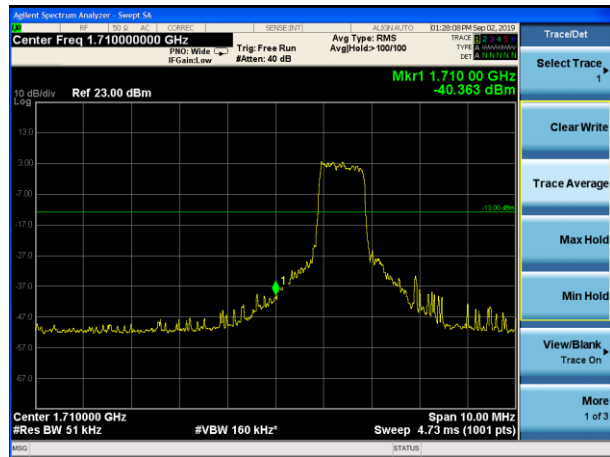

LTE Band 66 16QAM 3MHz CH-Low, 100%RB

LTE Band 66 16QAM 3MHz CH-High, 100%RB

LTE Band 66 16QAM 5MHz CH-Low, 1 RB

LTE Band 66 16QAM 5MHz CH-High, 1 RB

LTE Band 66 16QAM 5MHz CH-Low, 100%RB

LTE Band 66 16QAM 5MHz CH-High, 100%RB

LTE Band 66 16QAM 15MHz CH-Low, 100%RB

LTE Band 66 16QAM 15MHz CH-High, 100%RB

LTE Band 66 16QAM 20MHz CH-Low, 1 RB

LTE Band 66 16QAM 20MHz CH-High, 1 RB

LTE Band 66 16QAM 20MHz CH-Low, 100%RB

LTE Band 66 16QAM 20MHz CH-High, 100%RB