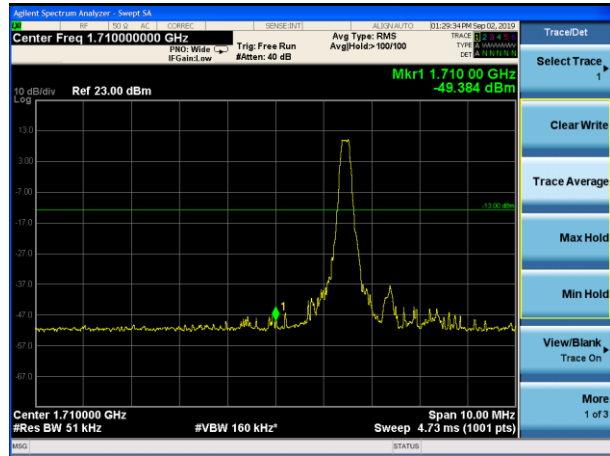

LTE Band 66 16QAM 3MHz CH-Low, 100%RB

LTE Band 66 16QAM 3MHz CH-High, 100%RB

LTE Band 66 16QAM 5MHz CH-Low, 1 RB

LTE Band 66 16QAM 5MHz CH-High, 1 RB

LTE Band 66 16QAM 5MHz CH-Low, 100%RB

LTE Band 66 16QAM 5MHz CH-High, 100%RB

LTE Band 66 16QAM 15MHz CH-Low, 100%RB

LTE Band 66 16QAM 15MHz CH-High, 100%RB

LTE Band 66 16QAM 20MHz CH-Low, 1 RB

LTE Band 66 16QAM 20MHz CH-High, 1 RB

LTE Band 66 16QAM 20MHz CH-Low, 100%RB

LTE Band 66 16QAM 20MHz CH-High, 100%RB