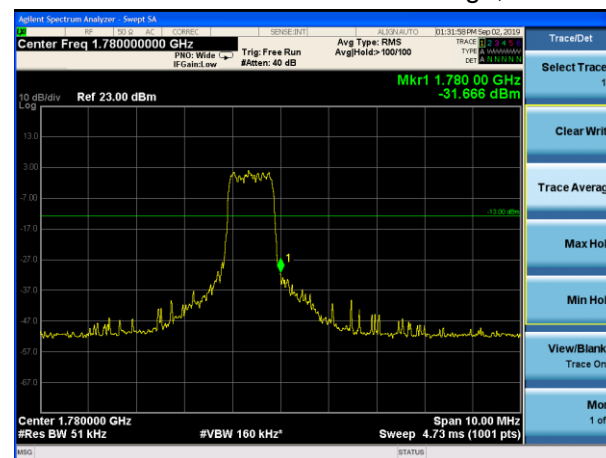

LTE Band 66 QPSK 15MHz CH-Low, 100%RB

LTE Band 66 QPSK 15MHz CH-High, 100%RB

LTE Band 66 QPSK 20MHz CH-Low, 1 RB

LTE Band 66 QPSK 20MHz CH-High, 1 RB

LTE Band 66 QPSK 20MHz CH-Low, 100%RB

LTE Band 66 QPSK 20MHz CH-High, 100%RB

LTE Band 66 16QAM 1.4MHz CH-Low, 1 RB

LTE Band 66 16QAM 1.4MHz CH-High, 1 RB

LTE Band 66 16QAM 1.4MHz CH-Low, 100%RB

LTE Band 66 16QAM 1.4MHz CH-High, 100%

LTE Band 66 16QAM 3MHz CH-Low, 1 RB

LTE Band 66 16QAM 3MHz CH-High, 1 RB

LTE Band 66 16QAM 3MHz CH-Low, 100%RB

LTE Band 66 16QAM 3MHz CH-High, 100%RB

LTE Band 66 16QAM 5MHz CH-Low, 1 RB

LTE Band 66 16QAM 5MHz CH-High, 1 RB

LTE Band 66 16QAM 5MHz CH-Low, 100%RB

LTE Band 66 16QAM 5MHz CH-High, 100%RB