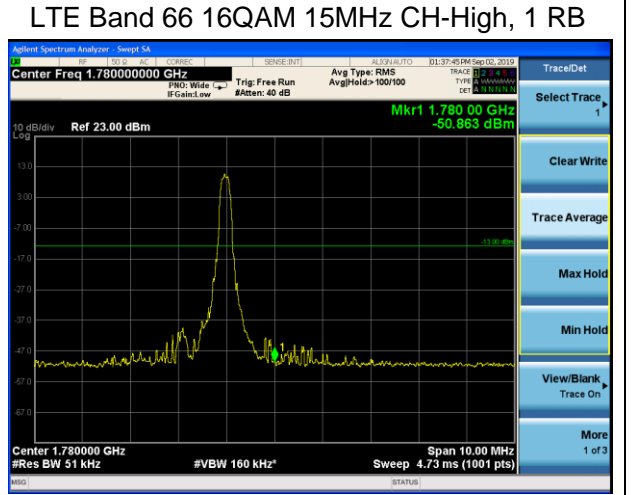

LTE Band 66 QPSK 15MHz CH-Low, 100%RB

LTE Band 66 QPSK 15MHz CH-High, 100%RB

LTE Band 66 QPSK 20MHz CH-Low, 1 RB

LTE Band 66 QPSK 20MHz CH-High, 1 RB

LTE Band 66 QPSK 20MHz CH-Low, 100%RB

LTE Band 66 QPSK 20MHz CH-High, 100%RB

LTE Band 66 16QAM 1.4MHz CH-Low, 1 RB

LTE Band 66 16QAM 1.4MHz CH-High, 1 RB

LTE Band 66 16QAM 1.4MHz CH-Low, 100%RB

LTE Band 66 16QAM 1.4MHz CH-High, 100%

LTE Band 66 16QAM 3MHz CH-Low, 1 RB

LTE Band 66 16QAM 3MHz CH-High, 1 RB

LTE Band 66 16QAM 3MHz CH-Low, 100%RB

LTE Band 66 16QAM 3MHz CH-High, 100%RB

LTE Band 66 16QAM 5MHz CH-Low, 1 RB

LTE Band 66 16QAM 5MHz CH-High, 1 RB

LTE Band 66 16QAM 5MHz CH-Low, 100%RB

LTE Band 66 16QAM 5MHz CH-High, 100%RB

LTE Band 66 16QAM 15MHz CH-Low, 100%RB

LTE Band 66 16QAM 15MHz CH-High, 100%RB

LTE Band 66 16QAM 20MHz CH-Low, 1 RB

LTE Band 66 16QAM 20MHz CH-High, 1 RB

LTE Band 66 16QAM 20MHz CH-Low, 100%RB

LTE Band 66 16QAM 20MHz CH-High, 100%RB