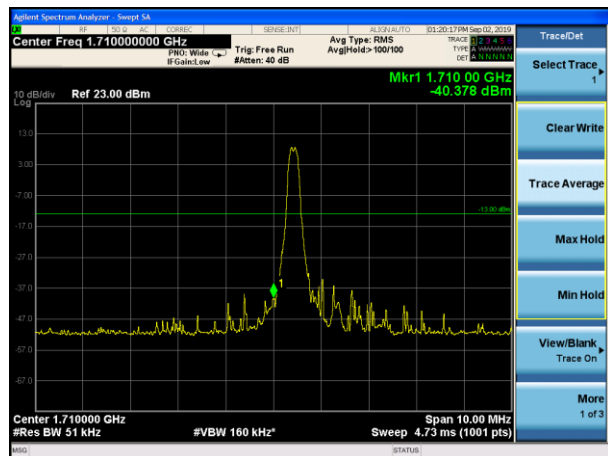

LTE Band 66 QPSK 15MHz CH-Low, 100%RB

LTE Band 66 QPSK 15MHz CH-High, 100%RB

LTE Band 66 QPSK 20MHz CH-Low, 1 RB

LTE Band 66 QPSK 20MHz CH-High, 1 RB

LTE Band 66 QPSK 20MHz CH-Low, 100%RB

LTE Band 66 QPSK 20MHz CH-High, 100%RB

LTE Band 66 16QAM 1.4MHz CH-Low, 1 RB

LTE Band 66 16QAM 1.4MHz CH-High, 1 RB

LTE Band 66 16QAM 1.4MHz CH-Low, 100%RB

LTE Band 66 16QAM 1.4MHz CH-High, 100%

LTE Band 66 16QAM 3MHz CH-Low, 1 RB

LTE Band 66 16QAM 3MHz CH-High, 1 RB

LTE Band 66 16QAM 3MHz CH-Low, 100%RB

LTE Band 66 16QAM 3MHz CH-High, 100%RB

LTE Band 66 16QAM 5MHz CH-Low, 1 RB

LTE Band 66 16QAM 5MHz CH-High, 1 RB

LTE Band 66 16QAM 5MHz CH-Low, 100%RB

LTE Band 66 16QAM 5MHz CH-High, 100%RB