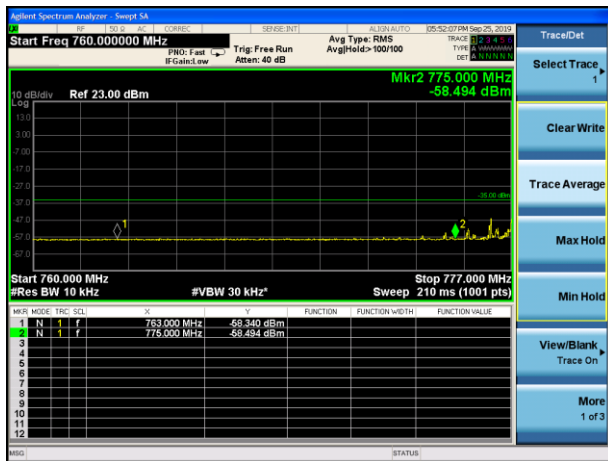

LTE Band 13 16QAM 5MHz CH-Low, 100%RB

LTE Band 13 16QAM 5MHz CH- High, 100%RB

LTE Band 13 16QAM 10MHz CH-Low, 1 RB

LTE Band 13 16QAM 10MHz CH-High, 1 RB

LTE Band 13 16QAM 10MHz CH-Low, 100%RB

LTE Band 13 16QAM 10MHz CH- High, 100%RB

LTE Band 13 QPSK 5MHz CH-Low, 1 RB
(763MHz ~775MHz)

LTE Band 13 QPSK 5MHz CH-Low, 1 RB
(793MHz ~805MHz)

LTE Band 13 QPSK 5MHz CH-Low, 100%RB
(763MHz ~775MHz)

LTE Band 13 QPSK 5MHz CH-Low, 100%RB
(793MHz ~805MHz)

LTE Band 13 QPSK 10MHz CH-Low, 1 RB
(763MHz ~775MHz)

LTE Band 13 QPSK 10MHz CH-Low, 1 RB
(793MHz ~805MHz)

LTE Band 13 QPSK 10MHz CH-Low, 100%RB (763MHz ~775MHz)

LTE Band 13 QPSK 10MHz CH-Low, 100%RB (793MHz ~805MHz)

LTE Band 13 16QAM 5MHz CH-Low, 1 RB (763MHz ~775MHz)

LTE Band 13 16QAM 5MHz CH-Low, 1 RB (793MHz ~805MHz)

LTE Band 13 16QAM 5MHz CH-Low, 100%RB (763MHz ~775MHz)

LTE Band 13 16QAM 5MHz CH-Low, 100%RB (793MHz ~805MHz)