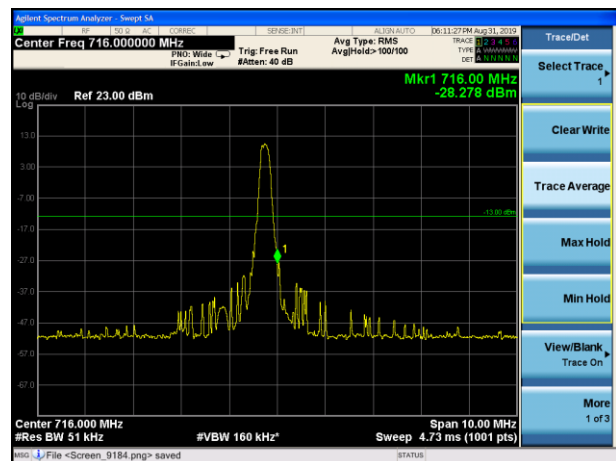

LTE Band 12 QPSK 10MHz CH-Low, 1 RB

LTE Band 12 QPSK 10MHz CH-High, 1 RB

LTE Band 12 QPSK 10MHz CH-Low, 100%RB

LTE Band 12 QPSK 10MHz CH-High, 100%RB

LTE Band 12 16QAM 1.4MHz CH-Low, 1 RB

LTE Band 12 16QAM 1.4MHz CH-High, 1 RB

LTE Band 12 16QAM 1.4MHz CH-Low, 100%RB

LTE Band 12 16QAM 1.4MHz CH-High, 100%RB

LTE Band 12 16QAM 3MHz CH-Low, 1 RB

LTE Band 12 16QAM 3MHz CH-High, 1 RB

LTE Band 12 16QAM 3MHz CH-Low, 100%RB

LTE Band 12 16QAM 3MHz CH-High, 100%RB