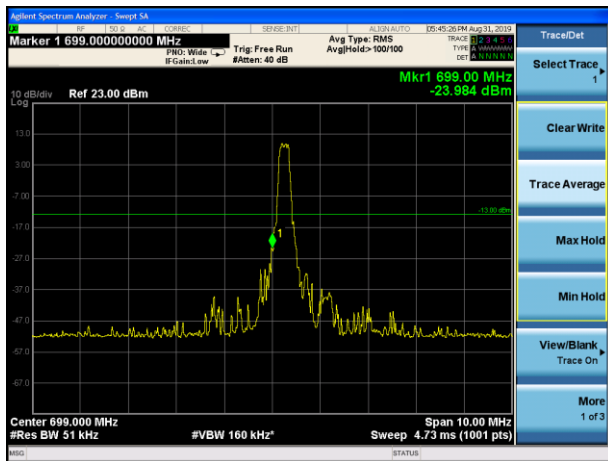

LTE Band 4 16QAM 15MHz CH-Low, 100%RB

LTE Band 4 16QAM 15MHz CH-High, 100%RB

LTE Band 4 16QAM 20MHz CH-Low, 1 RB

LTE Band 4 16QAM 20MHz CH-High, 1 RB

LTE Band 4 16QAM 20MHz CH-Low, 100%RB

LTE Band 4 16QAM 20MHz CH-High, 100%RB

LTE Band 12 QPSK 1.4MHz CH-Low, 1 RB

LTE Band 12 QPSK 1.4MHz CH-High, 1 RB

LTE Band 12 QPSK 1.4MHz CH-Low, 100%RB

LTE Band 12 QPSK 1.4MHz CH-High, 100%RB

LTE Band 12 QPSK 3MHz CH-Low, 1 RB

LTE Band 12 QPSK 3MHz CH-High, 1 RB