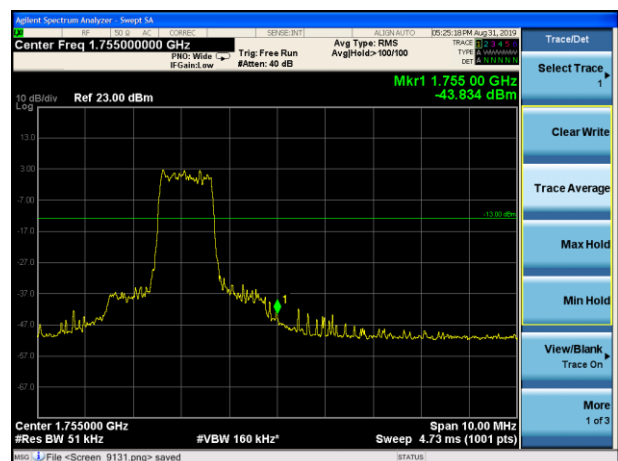

LTE Band 4 QPSK 15MHz CH-Low, 100%RB

LTE Band 4 QPSK 15MHz CH-High, 100%RB

LTE Band 4 QPSK 20MHz CH-Low, 1 RB

LTE Band 4 QPSK 20MHz CH-High, 1 RB

LTE Band 4 QPSK 20MHz CH-Low, 100%RB

LTE Band 4 QPSK 20MHz CH-High, 100%RB

LTE Band 4 16QAM 1.4MHz CH-Low, 1 RB

LTE Band 4 16QAM 1.4MHz CH-High, 1 RB

LTE Band 4 16QAM 1.4MHz CH-Low, 100%RB

LTE Band 4 16QAM 1.4MHz CH-High, 100%RB

LTE Band 4 16QAM 3MHz CH-Low, 1 RB

LTE Band 4 16QAM 3MHz CH-High, 1 RB

LTE Band 4 16QAM 3MHz CH-Low, 100%RB

LTE Band 4 16QAM 3MHz CH-High, 100%RB

LTE Band 4 16QAM 5MHz CH-Low, 1 RB

LTE Band 4 16QAM 5MHz CH-High, 1 RB

LTE Band 4 16QAM 5MHz CH-Low, 100%RB

LTE Band 4 16QAM 5MHz CH-High, 100%RB