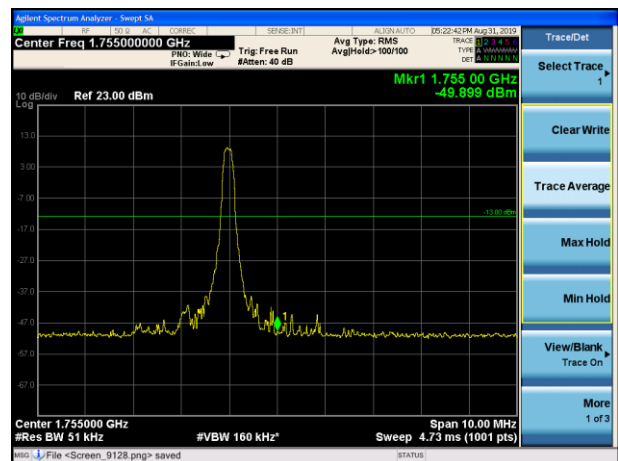

LTE Band 4 16QAM 3MHz CH-Low, 100%RB

LTE Band 4 16QAM 3MHz CH-High, 100%RB

LTE Band 4 16QAM 5MHz CH-Low, 1 RB

LTE Band 4 16QAM 5MHz CH-High, 1 RB

LTE Band 4 16QAM 5MHz CH-Low, 100%RB

LTE Band 4 16QAM 5MHz CH-High, 100%RB

LTE Band 4 16QAM 10MHz CH-Low, 1 RB

LTE Band 4 16QAM 10MHz CH-High, 1 RB

LTE Band 4 16QAM 10MHz CH-Low, 100%RB

LTE Band 4 16QAM 10MHz CH-High, 100%RB

LTE Band 4 16QAM 15MHz CH-Low, 1 RB

LTE Band 4 16QAM 15MHz CH-High, 1 RB

LTE Band 4 16QAM 15MHz CH-Low, 100%RB

LTE Band 4 16QAM 15MHz CH-High, 100%RB

LTE Band 4 16QAM 20MHz CH-Low, 1 RB

LTE Band 4 16QAM 20MHz CH-High, 1 RB

LTE Band 4 16QAM 20MHz CH-Low, 100%RB

LTE Band 4 16QAM 20MHz CH-High, 100%RB