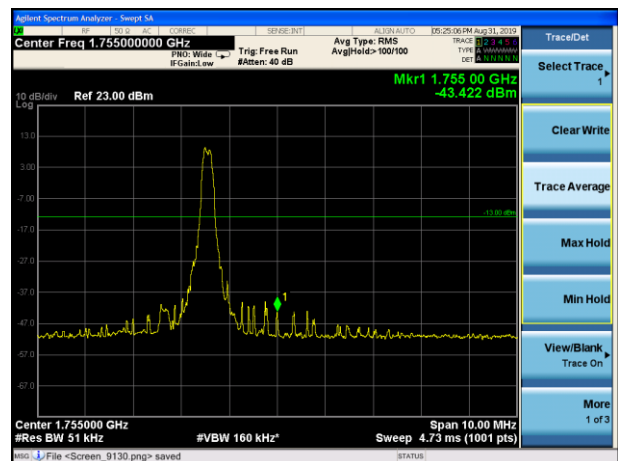

LTE Band 4 QPSK 15MHz CH-Low, 100%RB

LTE Band 4 QPSK 15MHz CH-High, 100%RB

LTE Band 4 QPSK 20MHz CH-Low, 1 RB

LTE Band 4 QPSK 20MHz CH-High, 1 RB

LTE Band 4 QPSK 20MHz CH-Low, 100%RB

LTE Band 4 QPSK 20MHz CH-High, 100%RB

LTE Band 4 16QAM 1.4MHz CH-Low, 1 RB

LTE Band 4 16QAM 1.4MHz CH-High, 1 RB

LTE Band 4 16QAM 1.4MHz CH-Low, 100%RB

LTE Band 4 16QAM 1.4MHz CH-High, 100%RB

LTE Band 4 16QAM 3MHz CH-Low, 1 RB

LTE Band 4 16QAM 3MHz CH-High, 1 RB

LTE Band 4 16QAM 3MHz CH-Low, 100%RB

LTE Band 4 16QAM 3MHz CH-High, 100%RB

LTE Band 4 16QAM 5MHz CH-Low, 1 RB

LTE Band 4 16QAM 5MHz CH-High, 1 RB

LTE Band 4 16QAM 5MHz CH-Low, 100%RB

LTE Band 4 16QAM 5MHz CH-High, 100%RB