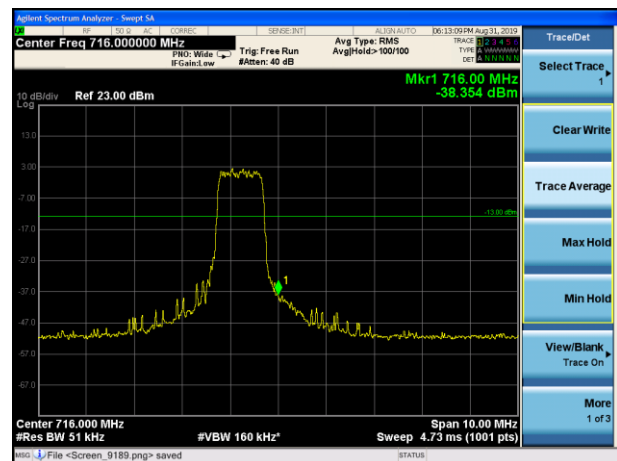

LTE Band 12 16QAM 1.4MHz CH-Low, 100%RB

LTE Band 12 16QAM 1.4MHz CH-High, 100%RB

LTE Band 12 16QAM 3MHz CH-Low, 1 RB

LTE Band 12 16QAM 3MHz CH-High, 1 RB

LTE Band 12 16QAM 3MHz CH-Low, 100%RB

LTE Band 12 16QAM 3MHz CH-High, 100%RB