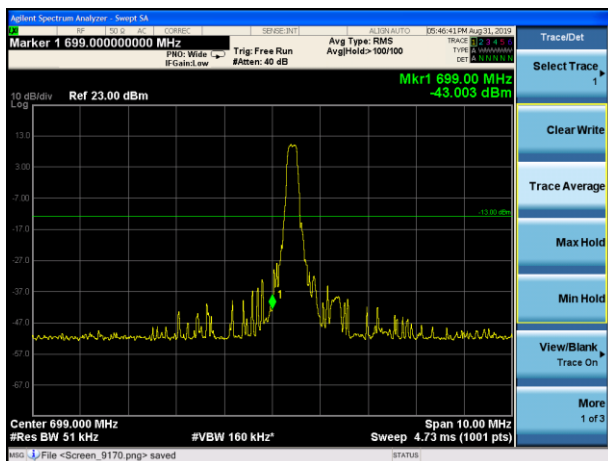

LTE Band 12 QPSK 1.4MHz CH-Low, 1 RB

LTE Band 12 QPSK 1.4MHz CH-High, 1 RB

LTE Band 12 QPSK 1.4MHz CH-Low, 100%RB

LTE Band 12 QPSK 1.4MHz CH-High, 100%RB

LTE Band 12 QPSK 3MHz CH-Low, 1 RB

LTE Band 12 QPSK 3MHz CH-High, 1 RB

LTE Band 12 QPSK 3MHz CH-Low, 100%RB

LTE Band 12 QPSK 3MHz CH-High, 100%RB

LTE Band 12 QPSK 5MHz CH-Low, 1 RB

LTE Band 12 QPSK 5MHz CH-High, 1 RB

LTE Band 12 QPSK 5MHz CH-Low, 100%RB

LTE Band 12 QPSK 5MHz CH-High, 100%RB