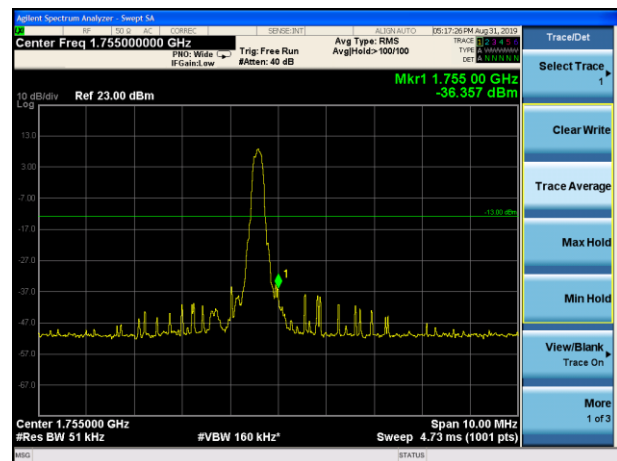

LTE Band 4 QPSK 15MHz CH-Low, 100%RB

LTE Band 4 QPSK 15MHz CH-High, 100%RB

LTE Band 4 QPSK 20MHz CH-Low, 1 RB

LTE Band 4 QPSK 20MHz CH-High, 1 RB

LTE Band 4 QPSK 20MHz CH-Low, 100%RB

LTE Band 4 QPSK 20MHz CH-High, 100%RB

LTE Band 4 16QAM 1.4MHz CH-Low, 1 RB

LTE Band 4 16QAM 1.4MHz CH-High, 1 RB

LTE Band 4 16QAM 1.4MHz CH-Low, 100%RB

LTE Band 4 16QAM 1.4MHz CH-High, 100%RB

LTE Band 4 16QAM 3MHz CH-Low, 1 RB

LTE Band 4 16QAM 3MHz CH-High, 1 RB

LTE Band 4 16QAM 3MHz CH-Low, 100%RB

LTE Band 4 16QAM 3MHz CH-High, 100%RB

LTE Band 4 16QAM 5MHz CH-Low, 1 RB

LTE Band 4 16QAM 5MHz CH-High, 1 RB

LTE Band 4 16QAM 5MHz CH-Low, 100%RB

LTE Band 4 16QAM 5MHz CH-High, 100%RB