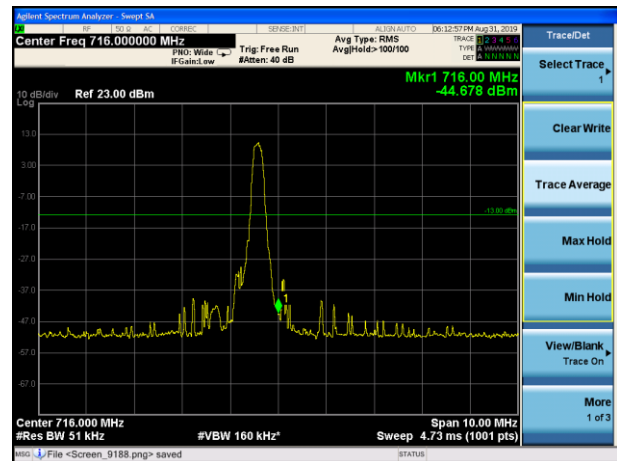

LTE Band 12 16QAM 1.4MHz CH-Low, 100%RB

LTE Band 12 16QAM 1.4MHz CH-High, 100%RB

LTE Band 12 16QAM 3MHz CH-Low, 1 RB

LTE Band 12 16QAM 3MHz CH-High, 1 RB

LTE Band 12 16QAM 3MHz CH-Low, 100%RB

LTE Band 12 16QAM 3MHz CH-High, 100%RB

LTE Band 12 16QAM 5MHz CH-Low, 1 RB

LTE Band 12 16QAM 5MHz CH-High, 1 RB

LTE Band 12 16QAM 5MHz CH-Low, 100%RB

LTE Band 12 16QAM 5MHz CH-High, 100%RB

LTE Band 12 16QAM 10MHz CH-Low, 1 RB

LTE Band 12 16QAM 10MHz CH-High, 1 RB