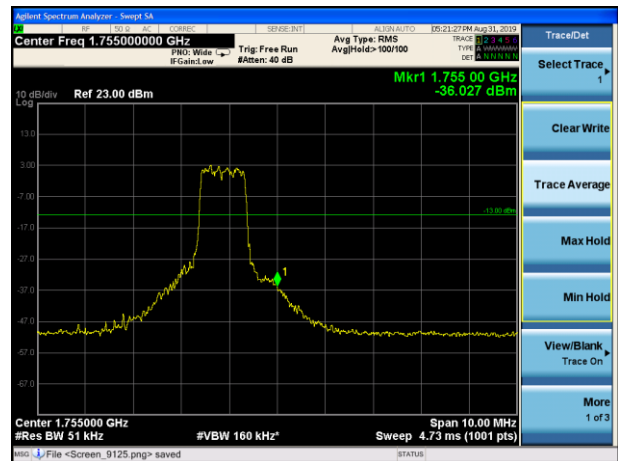

LTE Band 4 16QAM 10MHz CH-Low, 1 RB

LTE Band 4 16QAM 10MHz CH-High, 1 RB

LTE Band 4 16QAM 10MHz CH-Low, 100%RB

LTE Band 4 16QAM 10MHz CH-High, 100%RB

LTE Band 4 16QAM 15MHz CH-Low, 1 RB

LTE Band 4 16QAM 15MHz CH-High, 1 RB

LTE Band 4 16QAM 15MHz CH-Low, 100%RB

LTE Band 4 16QAM 15MHz CH-High, 100%RB

LTE Band 4 16QAM 20MHz CH-Low, 1 RB

LTE Band 4 16QAM 20MHz CH-High, 1 RB

LTE Band 4 16QAM 20MHz CH-Low, 100%RB

LTE Band 4 16QAM 20MHz CH-High, 100%RB