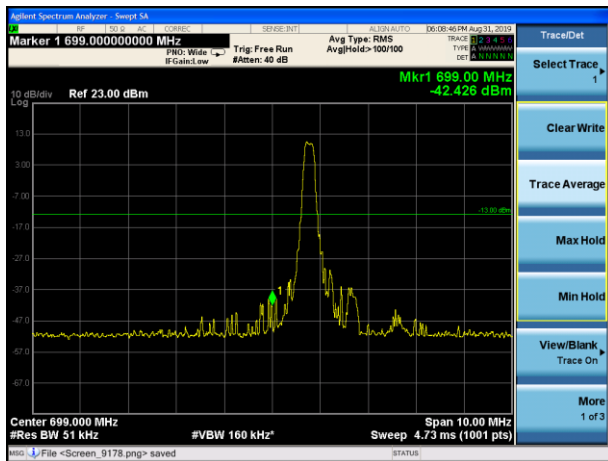

LTE Band 12 QPSK 1.4MHz CH-Low, 1 RB

LTE Band 12 QPSK 1.4MHz CH-High, 1 RB

LTE Band 12 QPSK 1.4MHz CH-Low, 100%RB

LTE Band 12 QPSK 1.4MHz CH-High, 100%RB

LTE Band 12 QPSK 3MHz CH-Low, 1 RB

LTE Band 12 QPSK 3MHz CH-High, 1 RB

LTE Band 12 QPSK 3MHz CH-Low, 100%RB

LTE Band 12 QPSK 3MHz CH-High, 100%RB

LTE Band 12 QPSK 5MHz CH-Low, 1 RB

LTE Band 12 QPSK 5MHz CH-High, 1 RB

LTE Band 12 QPSK 5MHz CH-Low, 100%RB

LTE Band 12 QPSK 5MHz CH-High, 100%RB

LTE Band 12 QPSK 10MHz CH-Low, 1 RB

LTE Band 12 QPSK 10MHz CH-High, 1 RB

LTE Band 12 QPSK 10MHz CH-Low, 100%RB

LTE Band 12 QPSK 10MHz CH-High, 100%RB

LTE Band 12 16QAM 1.4MHz CH-Low, 1 RB

LTE Band 12 16QAM 1.4MHz CH-High, 1 RB