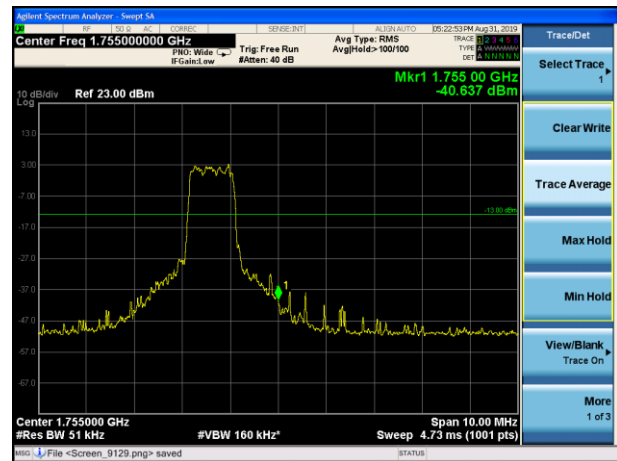

LTE Band 4 16QAM 10MHz CH-Low, 1 RB

LTE Band 4 16QAM 10MHz CH-High, 1 RB

LTE Band 4 16QAM 10MHz CH-Low, 100%RB

LTE Band 4 16QAM 10MHz CH-High, 100%RB

LTE Band 4 16QAM 15MHz CH-Low, 1 RB

LTE Band 4 16QAM 15MHz CH-High, 1 RB

LTE Band 4 16QAM 15MHz CH-Low, 100%RB

LTE Band 4 16QAM 15MHz CH-High, 100%RB

LTE Band 4 16QAM 20MHz CH-Low, 1 RB

LTE Band 4 16QAM 20MHz CH-High, 1 RB

LTE Band 4 16QAM 20MHz CH-Low, 100%RB

LTE Band 4 16QAM 20MHz CH-High, 100%RB