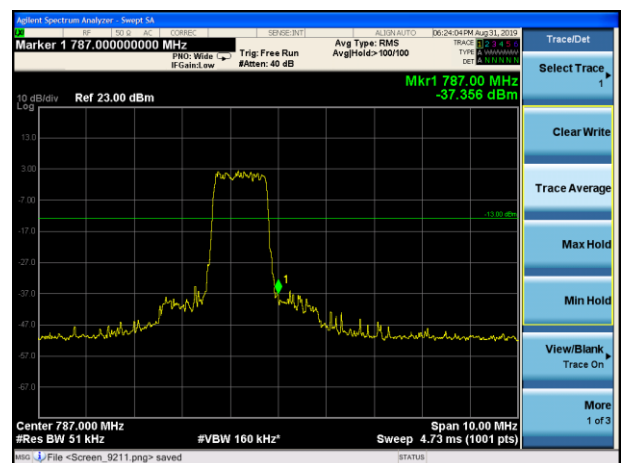

LTE Band 12 16QAM 10MHz CH-Low, 100%RB

LTE Band 12 16QAM 10MHz CH-High, 100%RB

LTE Band 13 QPSK 5MHz CH-Low, 1 RB

LTE Band 13 QPSK 5MHz CH-High, 1 RB

LTE Band 13 QPSK 5MHz CH-Low, 100%RB

LTE Band 13 QPSK 5MHz CH- High, 100%RB

LTE Band 13 QPSK 10MHz CH-Low, 1 RB

LTE Band 13 QPSK 10MHz CH-High, 1 RB

LTE Band 13 QPSK 10MHz CH-Low, 100%RB

LTE Band 13 QPSK 10MHz CH- High, 100%RB

LTE Band 13 16QAM 5MHz CH-Low, 1 RB

LTE Band 13 16QAM 5MHz CH-High, 1 RB