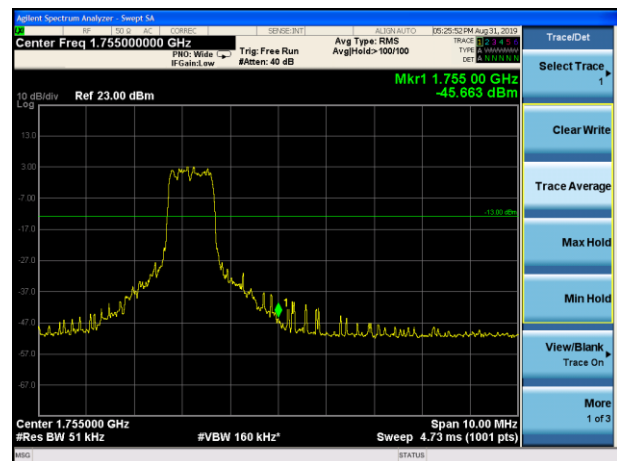

LTE Band 4 16QAM 15MHz CH-Low, 100%RB

LTE Band 4 16QAM 15MHz CH-High, 100%RB

LTE Band 4 16QAM 20MHz CH-Low, 1 RB

LTE Band 4 16QAM 20MHz CH-High, 1 RB

LTE Band 4 16QAM 20MHz CH-Low, 100%RB

LTE Band 4 16QAM 20MHz CH-High, 100%RB

LTE Band 12 QPSK 1.4MHz CH-Low, 1 RB

LTE Band 12 QPSK 1.4MHz CH-High, 1 RB

LTE Band 12 QPSK 1.4MHz CH-Low, 100%RB

LTE Band 12 QPSK 1.4MHz CH-High, 100%RB

LTE Band 12 QPSK 3MHz CH-Low, 1 RB

LTE Band 12 QPSK 3MHz CH-High, 1 RB