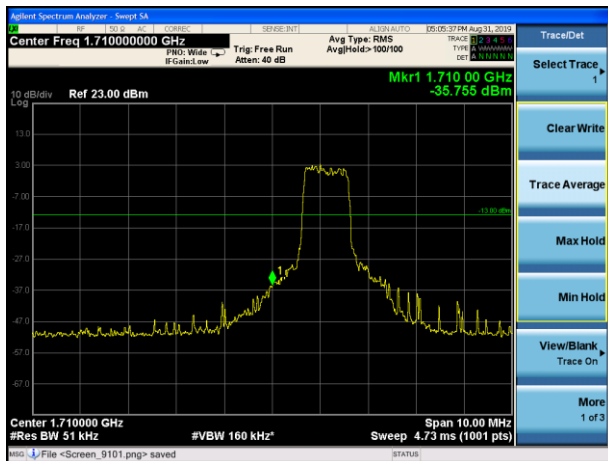

LTE Band 4 16QAM 3MHz CH-Low, 100%RB

LTE Band 4 16QAM 3MHz CH-High, 100%RB

LTE Band 4 16QAM 5MHz CH-Low, 1 RB

LTE Band 4 16QAM 5MHz CH-High, 1 RB

LTE Band 4 16QAM 5MHz CH-Low, 100%RB

LTE Band 4 16QAM 5MHz CH-High, 100%RB

LTE Band 4 16QAM 10MHz CH-Low, 1 RB

LTE Band 4 16QAM 10MHz CH-High, 1 RB

LTE Band 4 16QAM 10MHz CH-Low, 100%RB

LTE Band 4 16QAM 10MHz CH-High, 100%RB

LTE Band 4 16QAM 15MHz CH-Low, 1 RB

LTE Band 4 16QAM 15MHz CH-High, 1 RB