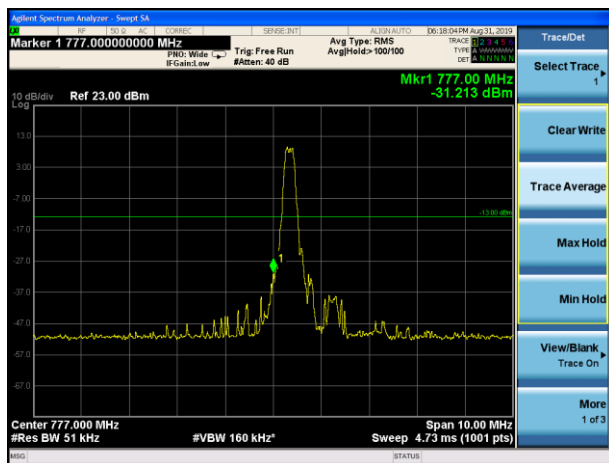

LTE Band 12 16QAM 5MHz CH-Low, 1 RB

LTE Band 12 16QAM 5MHz CH-High, 1 RB

LTE Band 12 16QAM 5MHz CH-Low, 100%RB

LTE Band 12 16QAM 5MHz CH-High, 100%RB

LTE Band 12 16QAM 10MHz CH-Low, 1 RB

LTE Band 12 16QAM 10MHz CH-High, 1 RB

LTE Band 12 16QAM 10MHz CH-Low, 100%RB

LTE Band 12 16QAM 10MHz CH-High, 100%RB

LTE Band 13 QPSK 5MHz CH-Low, 1 RB

LTE Band 13 QPSK 5MHz CH-High, 1 RB

LTE Band 13 QPSK 5MHz CH-Low, 100%RB

LTE Band 13 QPSK 5MHz CH- High, 100%RB