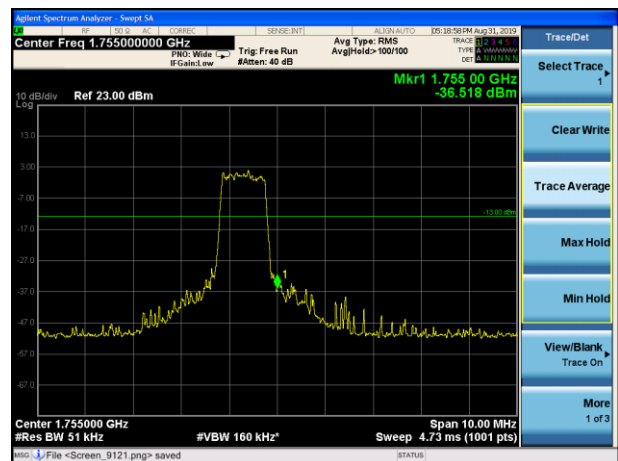

LTE Band 4 16QAM 1.4MHz CH-Low, 1 RB

LTE Band 4 16QAM 1.4MHz CH-High, 1 RB

LTE Band 4 16QAM 1.4MHz CH-Low, 100%RB

LTE Band 4 16QAM 1.4MHz CH-High, 100%RB

LTE Band 4 16QAM 3MHz CH-Low, 1 RB

LTE Band 4 16QAM 3MHz CH-High, 1 RB

LTE Band 4 16QAM 3MHz CH-Low, 100%RB

LTE Band 4 16QAM 3MHz CH-High, 100%RB

LTE Band 4 16QAM 5MHz CH-Low, 1 RB

LTE Band 4 16QAM 5MHz CH-High, 1 RB

LTE Band 4 16QAM 5MHz CH-Low, 100%RB

LTE Band 4 16QAM 5MHz CH-High, 100%RB

LTE Band 4 16QAM 10MHz CH-Low, 1 RB

LTE Band 4 16QAM 10MHz CH-High, 1 RB

LTE Band 4 16QAM 10MHz CH-Low, 100%RB

LTE Band 4 16QAM 10MHz CH-High, 100%RB

LTE Band 4 16QAM 15MHz CH-Low, 1 RB

LTE Band 4 16QAM 15MHz CH-High, 1 RB

LTE Band 4 16QAM 15MHz CH-Low, 100%RB

LTE Band 4 16QAM 15MHz CH-High, 100%RB

LTE Band 4 16QAM 20MHz CH-Low, 1 RB

LTE Band 4 16QAM 20MHz CH-High, 1 RB

LTE Band 4 16QAM 20MHz CH-Low, 100%RB

LTE Band 4 16QAM 20MHz CH-High, 100%RB