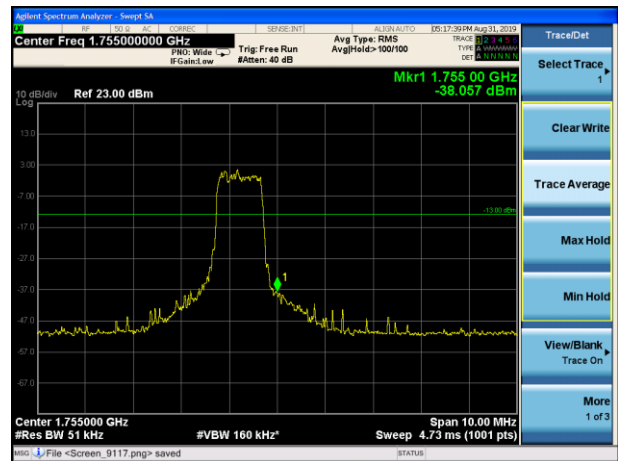

LTE Band 4 QPSK 15MHz CH-Low, 100%RB

LTE Band 4 QPSK 15MHz CH-High, 100%RB

LTE Band 4 QPSK 20MHz CH-Low, 1 RB

LTE Band 4 QPSK 20MHz CH-High, 1 RB

LTE Band 4 QPSK 20MHz CH-Low, 100%RB

LTE Band 4 QPSK 20MHz CH-High, 100%RB

LTE Band 4 16QAM 1.4MHz CH-Low, 1 RB

LTE Band 4 16QAM 1.4MHz CH-High, 1 RB

LTE Band 4 16QAM 1.4MHz CH-Low, 100%RB

LTE Band 4 16QAM 1.4MHz CH-High, 100%RB

LTE Band 4 16QAM 3MHz CH-Low, 1 RB

LTE Band 4 16QAM 3MHz CH-High, 1 RB

LTE Band 4 16QAM 3MHz CH-Low, 100%RB

LTE Band 4 16QAM 3MHz CH-High, 100%RB

LTE Band 4 16QAM 5MHz CH-Low, 1 RB

LTE Band 4 16QAM 5MHz CH-High, 1 RB

LTE Band 4 16QAM 5MHz CH-Low, 100%RB

LTE Band 4 16QAM 5MHz CH-High, 100%RB