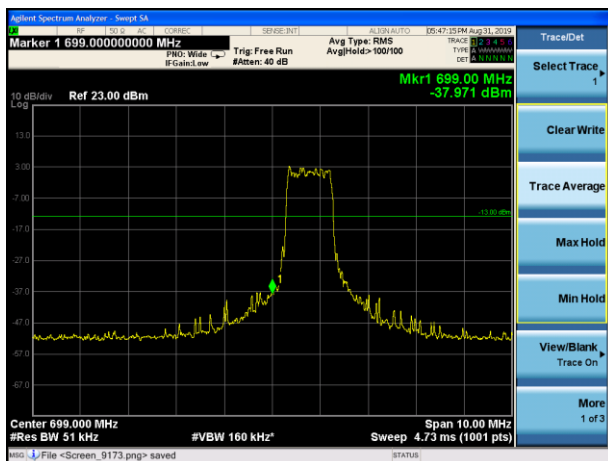

LTE Band 12 16QAM 1.4MHz CH-Low, 100%RB

LTE Band 12 16QAM 1.4MHz CH-High, 100%RB

LTE Band 12 16QAM 3MHz CH-Low, 1 RB

LTE Band 12 16QAM 3MHz CH-High, 1 RB

LTE Band 12 16QAM 3MHz CH-Low, 100%RB

LTE Band 12 16QAM 3MHz CH-High, 100%RB