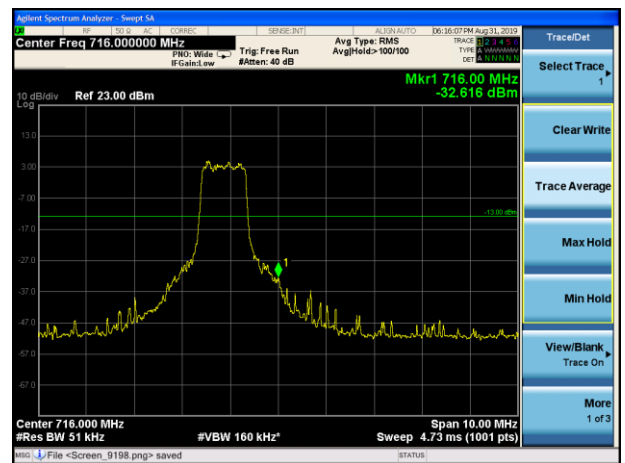

LTE Band 12 16QAM 5MHz CH-Low, 1 RB

LTE Band 12 16QAM 5MHz CH-High, 1 RB

LTE Band 12 16QAM 5MHz CH-Low, 100%RB

LTE Band 12 16QAM 5MHz CH-High, 100%RB

LTE Band 12 16QAM 10MHz CH-Low, 1 RB

LTE Band 12 16QAM 10MHz CH-High, 1 RB

LTE Band 12 16QAM 10MHz CH-Low, 100%RB

LTE Band 12 16QAM 10MHz CH-High, 100%RB

LTE Band 13 QPSK 5MHz CH-Low, 1 RB

LTE Band 13 QPSK 5MHz CH-High, 1 RB

LTE Band 13 QPSK 5MHz CH-Low, 100%RB

LTE Band 13 QPSK 5MHz CH- High, 100%RB