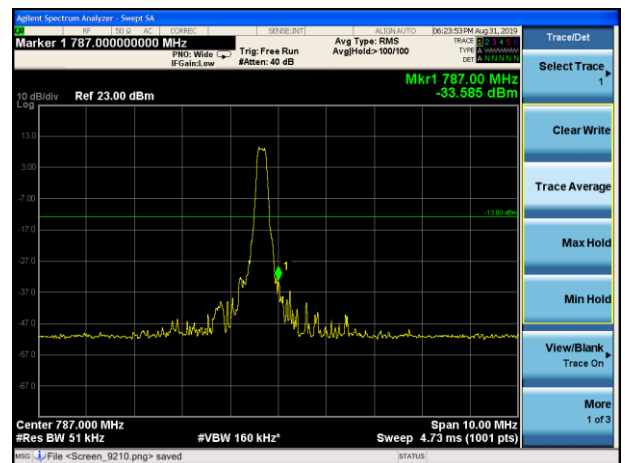

LTE Band 12 16QAM 10MHz CH-Low, 100%RB

LTE Band 12 16QAM 10MHz CH-High, 100%RB

LTE Band 13 QPSK 5MHz CH-Low, 1 RB

LTE Band 13 QPSK 5MHz CH-High, 1 RB

LTE Band 13 QPSK 5MHz CH-Low, 100%RB

LTE Band 13 QPSK 5MHz CH- High, 100%RB

LTE Band 13 QPSK 10MHz CH-Low, 1 RB

LTE Band 13 QPSK 10MHz CH-High, 1 RB

LTE Band 13 QPSK 10MHz CH-Low, 100%RB

LTE Band 13 QPSK 10MHz CH- High, 100%RB

LTE Band 13 16QAM 5MHz CH-Low, 1 RB

LTE Band 13 16QAM 5MHz CH-High, 1 RB