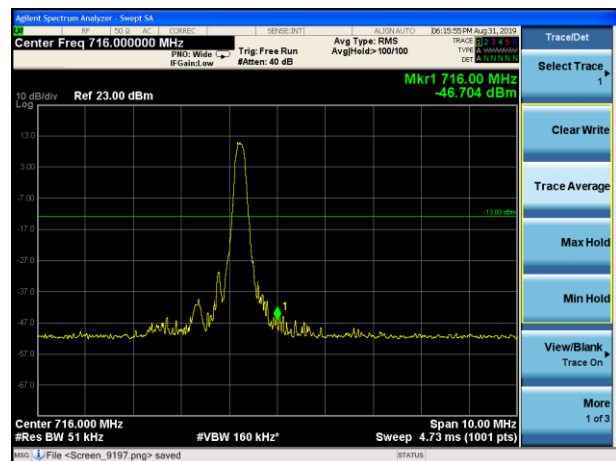

LTE Band 12 16QAM 5MHz CH-Low, 1 RB

LTE Band 12 16QAM 5MHz CH-High, 1 RB

LTE Band 12 16QAM 5MHz CH-Low, 100%RB

LTE Band 12 16QAM 5MHz CH-High, 100%RB

LTE Band 12 16QAM 10MHz CH-Low, 1 RB

LTE Band 12 16QAM 10MHz CH-High, 1 RB

LTE Band 12 16QAM 10MHz CH-Low, 100%RB

LTE Band 12 16QAM 10MHz CH-High, 100%RB

LTE Band 13 QPSK 5MHz CH-Low, 1 RB

LTE Band 13 QPSK 5MHz CH-High, 1 RB

LTE Band 13 QPSK 5MHz CH-Low, 100%RB

LTE Band 13 QPSK 5MHz CH- High, 100%RB