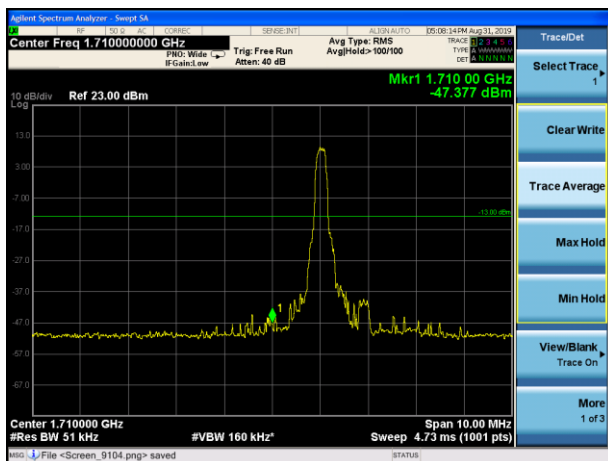

LTE Band 4 16QAM 10MHz CH-Low, 1 RB

LTE Band 4 16QAM 10MHz CH-High, 1 RB

LTE Band 4 16QAM 10MHz CH-Low, 100%RB

LTE Band 4 16QAM 10MHz CH-High, 100%RB

LTE Band 4 16QAM 15MHz CH-Low, 1 RB

LTE Band 4 16QAM 15MHz CH-High, 1 RB

LTE Band 4 16QAM 15MHz CH-Low, 100%RB

LTE Band 4 16QAM 15MHz CH-High, 100%RB

LTE Band 4 16QAM 20MHz CH-Low, 1 RB

LTE Band 4 16QAM 20MHz CH-High, 1 RB

LTE Band 4 16QAM 20MHz CH-Low, 100%RB

LTE Band 4 16QAM 20MHz CH-High, 100%RB