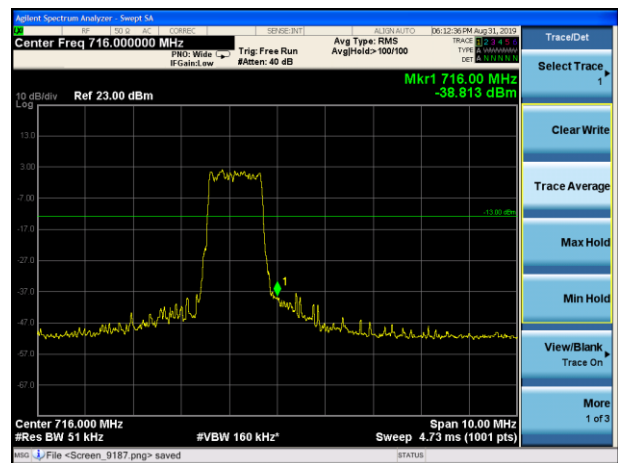

LTE Band 12 QPSK 1.4MHz CH-Low, 1 RB

LTE Band 12 QPSK 1.4MHz CH-High, 1 RB

LTE Band 12 QPSK 1.4MHz CH-Low, 100%RB

LTE Band 12 QPSK 1.4MHz CH-High, 100%RB

LTE Band 12 QPSK 3MHz CH-Low, 1 RB

LTE Band 12 QPSK 3MHz CH-High, 1 RB

LTE Band 12 QPSK 3MHz CH-Low, 100%RB

LTE Band 12 QPSK 3MHz CH-High, 100%RB

LTE Band 12 QPSK 5MHz CH-Low, 1 RB

LTE Band 12 QPSK 5MHz CH-High, 1 RB

LTE Band 12 QPSK 5MHz CH-Low, 100%RB

LTE Band 12 QPSK 5MHz CH-High, 100%RB