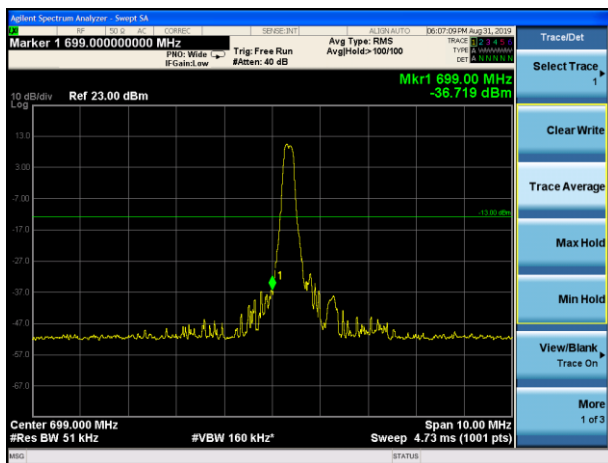

LTE Band 12 QPSK 1.4MHz CH-Low, 1 RB

LTE Band 12 QPSK 1.4MHz CH-High, 1 RB

LTE Band 12 QPSK 1.4MHz CH-Low, 100%RB

LTE Band 12 QPSK 1.4MHz CH-High, 100%RB

LTE Band 12 QPSK 3MHz CH-Low, 1 RB

LTE Band 12 QPSK 3MHz CH-High, 1 RB

LTE Band 12 QPSK 3MHz CH-Low, 100%RB

LTE Band 12 QPSK 3MHz CH-High, 100%RB

LTE Band 12 QPSK 5MHz CH-Low, 1 RB

LTE Band 12 QPSK 5MHz CH-High, 1 RB

LTE Band 12 QPSK 5MHz CH-Low, 100%RB

LTE Band 12 QPSK 5MHz CH-High, 100%RB