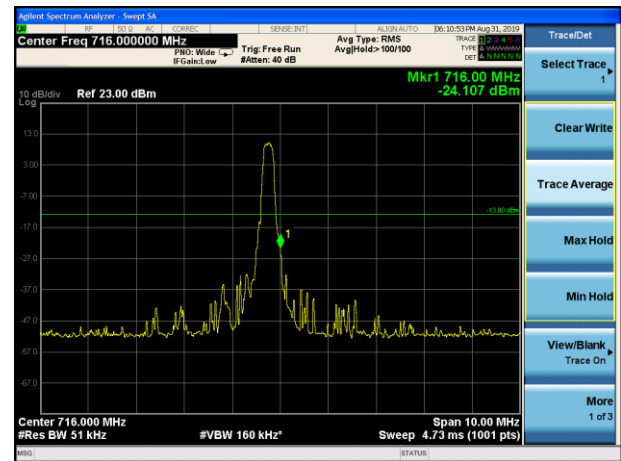

LTE Band 4 16QAM 15MHz CH-Low, 100%RB

LTE Band 4 16QAM 15MHz CH-High, 100%RB

LTE Band 4 16QAM 20MHz CH-Low, 1 RB

LTE Band 4 16QAM 20MHz CH-High, 1 RB

LTE Band 4 16QAM 20MHz CH-Low, 100%RB

LTE Band 4 16QAM 20MHz CH-High, 100%RB

LTE Band 12 QPSK 1.4MHz CH-Low, 1 RB

LTE Band 12 QPSK 1.4MHz CH-High, 1 RB

LTE Band 12 QPSK 1.4MHz CH-Low, 100%RB

LTE Band 12 QPSK 1.4MHz CH-High, 100%RB

LTE Band 12 QPSK 3MHz CH-Low, 1 RB

LTE Band 12 QPSK 3MHz CH-High, 1 RB