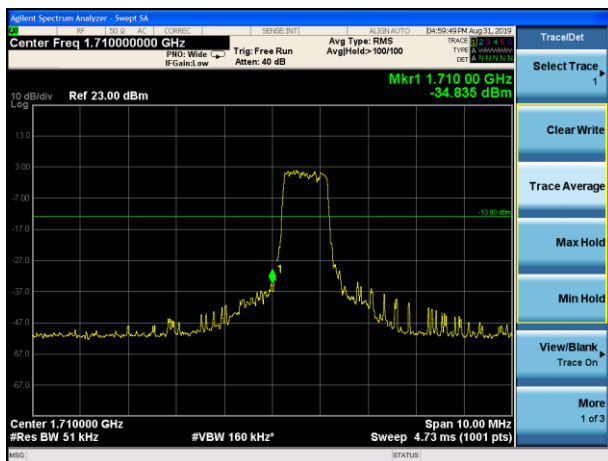

LTE Band 4 16QAM 3MHz CH-Low, 100%RB

LTE Band 4 16QAM 3MHz CH-High, 100%RB

LTE Band 4 16QAM 5MHz CH-Low, 1 RB

LTE Band 4 16QAM 5MHz CH-High, 1 RB

LTE Band 4 16QAM 5MHz CH-Low, 100%RB

LTE Band 4 16QAM 5MHz CH-High, 100%RB

LTE Band 4 16QAM 10MHz CH-Low, 1 RB

LTE Band 4 16QAM 10MHz CH-High, 1 RB

LTE Band 4 16QAM 10MHz CH-Low, 100%RB

LTE Band 4 16QAM 10MHz CH-High, 100%RB

LTE Band 4 16QAM 15MHz CH-Low, 1 RB

LTE Band 4 16QAM 15MHz CH-High, 1 RB