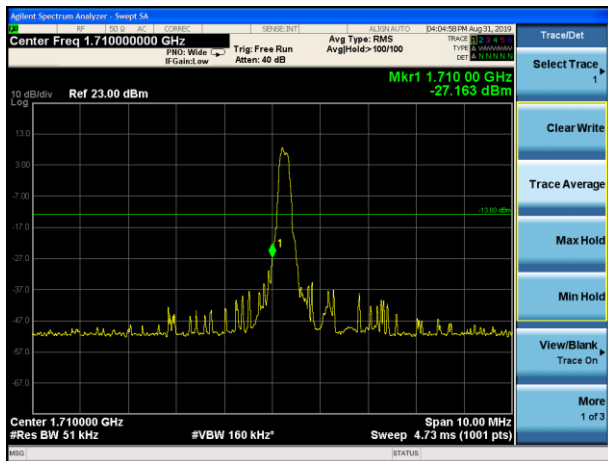

LTE Band 4 QPSK 15MHz CH-Low, 100%RB

LTE Band 4 QPSK 15MHz CH-High, 100%RB

LTE Band 4 QPSK 20MHz CH-Low, 1 RB

LTE Band 4 QPSK 20MHz CH-High, 1 RB

LTE Band 4 QPSK 20MHz CH-Low, 100%RB

LTE Band 4 QPSK 20MHz CH-High, 100%RB

LTE Band 4 16QAM 1.4MHz CH-Low, 1 RB

LTE Band 4 16QAM 1.4MHz CH-High, 1 RB

LTE Band 4 16QAM 1.4MHz CH-Low, 100%RB

LTE Band 4 16QAM 1.4MHz CH-High, 100%RB

LTE Band 4 16QAM 3MHz CH-Low, 1 RB

LTE Band 4 16QAM 3MHz CH-High, 1 RB