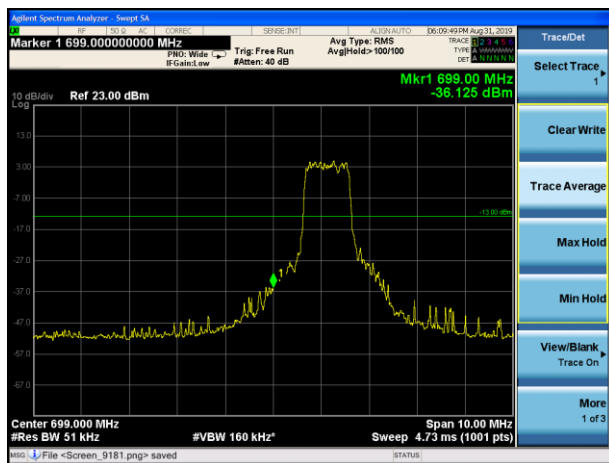

LTE Band 12 16QAM 10MHz CH-Low, 100%RB