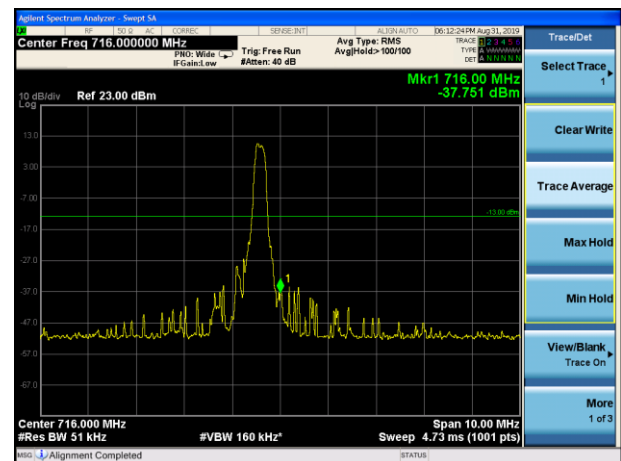

LTE Band 12 QPSK 1.4MHz CH-Low, 1 RB

LTE Band 12 QPSK 1.4MHz CH-High, 1 RB

LTE Band 12 QPSK 1.4MHz CH-Low, 100%RB

LTE Band 12 QPSK 1.4MHz CH-High, 100%RB

LTE Band 12 QPSK 3MHz CH-Low, 1 RB

LTE Band 12 QPSK 3MHz CH-High, 1 RB

LTE Band 12 QPSK 3MHz CH-Low, 100%RB

LTE Band 12 QPSK 3MHz CH-High, 100%RB

LTE Band 12 QPSK 5MHz CH-Low, 1 RB

LTE Band 12 QPSK 5MHz CH-High, 1 RB

LTE Band 12 QPSK 5MHz CH-Low, 100%RB

LTE Band 12 QPSK 5MHz CH-High, 100%RB