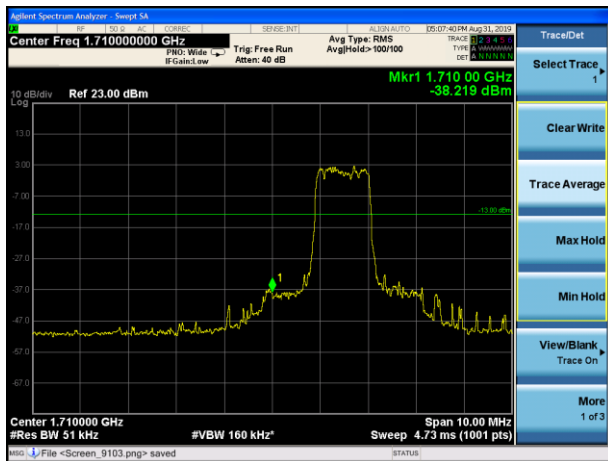

LTE Band 4 QPSK 15MHz CH-Low, 100%RB

LTE Band 4 QPSK 15MHz CH-High, 100%RB

LTE Band 4 QPSK 20MHz CH-Low, 1 RB

LTE Band 4 QPSK 20MHz CH-High, 1 RB

LTE Band 4 QPSK 20MHz CH-Low, 100%RB

LTE Band 4 QPSK 20MHz CH-High, 100%RB

LTE Band 4 16QAM 1.4MHz CH-Low, 1 RB

LTE Band 4 16QAM 1.4MHz CH-High, 1 RB

LTE Band 4 16QAM 1.4MHz CH-Low, 100%RB

LTE Band 4 16QAM 1.4MHz CH-High, 100%RB

LTE Band 4 16QAM 3MHz CH-Low, 1 RB

LTE Band 4 16QAM 3MHz CH-High, 1 RB

LTE Band 4 16QAM 3MHz CH-Low, 100%RB

LTE Band 4 16QAM 3MHz CH-High, 100%RB

LTE Band 4 16QAM 5MHz CH-Low, 1 RB

LTE Band 4 16QAM 5MHz CH-High, 1 RB

LTE Band 4 16QAM 5MHz CH-Low, 100%RB

LTE Band 4 16QAM 5MHz CH-High, 100%RB