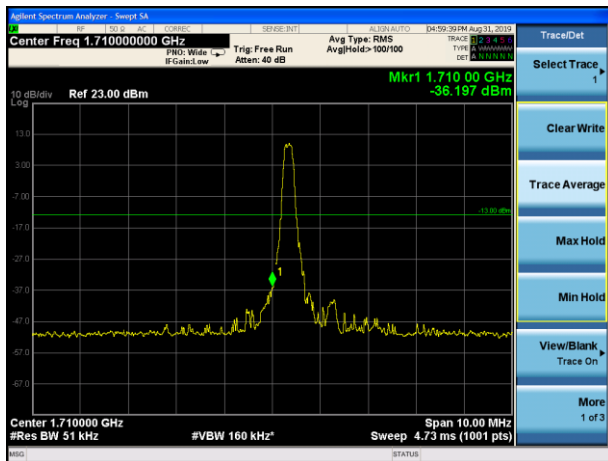

LTE Band 4 QPSK 15MHz CH-Low, 100%RB

LTE Band 4 QPSK 15MHz CH-High, 100%RB

LTE Band 4 QPSK 20MHz CH-Low, 1 RB

LTE Band 4 QPSK 20MHz CH-High, 1 RB

LTE Band 4 QPSK 20MHz CH-Low, 100%RB

LTE Band 4 QPSK 20MHz CH-High, 100%RB

LTE Band 4 16QAM 1.4MHz CH-Low, 1 RB

LTE Band 4 16QAM 1.4MHz CH-High, 1 RB

LTE Band 4 16QAM 1.4MHz CH-Low, 100%RB

LTE Band 4 16QAM 1.4MHz CH-High, 100%RB

LTE Band 4 16QAM 3MHz CH-Low, 1 RB

LTE Band 4 16QAM 3MHz CH-High, 1 RB

LTE Band 4 16QAM 3MHz CH-Low, 100%RB

LTE Band 4 16QAM 3MHz CH-High, 100%RB

LTE Band 4 16QAM 5MHz CH-Low, 1 RB

LTE Band 4 16QAM 5MHz CH-High, 1 RB

LTE Band 4 16QAM 5MHz CH-Low, 100%RB

LTE Band 4 16QAM 5MHz CH-High, 100%RB