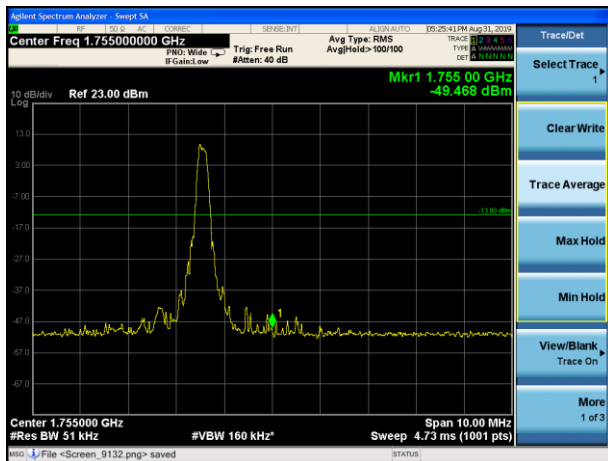

LTE Band 4 16QAM 10MHz CH-Low, 1 RB

LTE Band 4 16QAM 10MHz CH-High, 1 RB

LTE Band 4 16QAM 10MHz CH-Low, 100%RB

LTE Band 4 16QAM 10MHz CH-High, 100%RB

LTE Band 4 16QAM 15MHz CH-Low, 1 RB

LTE Band 4 16QAM 15MHz CH-High, 1 RB

LTE Band 4 16QAM 15MHz CH-Low, 100%RB

LTE Band 4 16QAM 15MHz CH-High, 100%RB

LTE Band 4 16QAM 20MHz CH-Low, 1 RB

LTE Band 4 16QAM 20MHz CH-High, 1 RB

LTE Band 4 16QAM 20MHz CH-Low, 100%RB

LTE Band 4 16QAM 20MHz CH-High, 100%RB