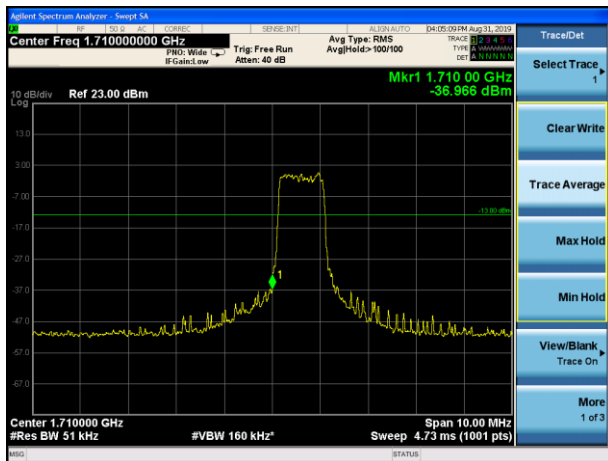

LTE Band 4 QPSK 15MHz CH-Low, 100%RB

LTE Band 4 QPSK 15MHz CH-High, 100%RB

LTE Band 4 QPSK 20MHz CH-Low, 1 RB

LTE Band 4 QPSK 20MHz CH-High, 1 RB

LTE Band 4 QPSK 20MHz CH-Low, 100%RB

LTE Band 4 QPSK 20MHz CH-High, 100%RB

LTE Band 4 16QAM 1.4MHz CH-Low, 1 RB

LTE Band 4 16QAM 1.4MHz CH-High, 1 RB

LTE Band 4 16QAM 1.4MHz CH-Low, 100%RB

LTE Band 4 16QAM 1.4MHz CH-High, 100%RB

LTE Band 4 16QAM 3MHz CH-Low, 1 RB

LTE Band 4 16QAM 3MHz CH-High, 1 RB

LTE Band 4 16QAM 3MHz CH-Low, 100%RB

LTE Band 4 16QAM 3MHz CH-High, 100%RB

LTE Band 4 16QAM 5MHz CH-Low, 1 RB

LTE Band 4 16QAM 5MHz CH-High, 1 RB

LTE Band 4 16QAM 5MHz CH-Low, 100%RB

LTE Band 4 16QAM 5MHz CH-High, 100%RB