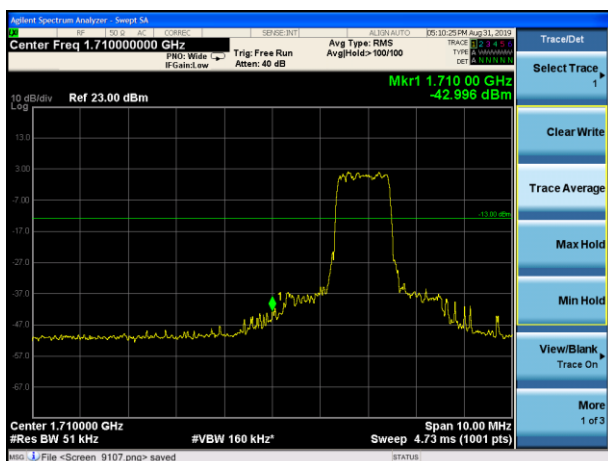

LTE Band 4 QPSK 15MHz CH-Low, 100%RB

LTE Band 4 QPSK 15MHz CH-High, 100%RB

LTE Band 4 QPSK 20MHz CH-Low, 1 RB

LTE Band 4 QPSK 20MHz CH-High, 1 RB

LTE Band 4 QPSK 20MHz CH-Low, 100%RB

LTE Band 4 QPSK 20MHz CH-High, 100%RB

LTE Band 4 16QAM 1.4MHz CH-Low, 1 RB

LTE Band 4 16QAM 1.4MHz CH-High, 1 RB

LTE Band 4 16QAM 1.4MHz CH-Low, 100%RB

LTE Band 4 16QAM 1.4MHz CH-High, 100%RB

LTE Band 4 16QAM 3MHz CH-Low, 1 RB

LTE Band 4 16QAM 3MHz CH-High, 1 RB

LTE Band 4 16QAM 3MHz CH-Low, 100%RB

LTE Band 4 16QAM 3MHz CH-High, 100%RB

LTE Band 4 16QAM 5MHz CH-Low, 1 RB

LTE Band 4 16QAM 5MHz CH-High, 1 RB

LTE Band 4 16QAM 5MHz CH-Low, 100%RB

LTE Band 4 16QAM 5MHz CH-High, 100%RB