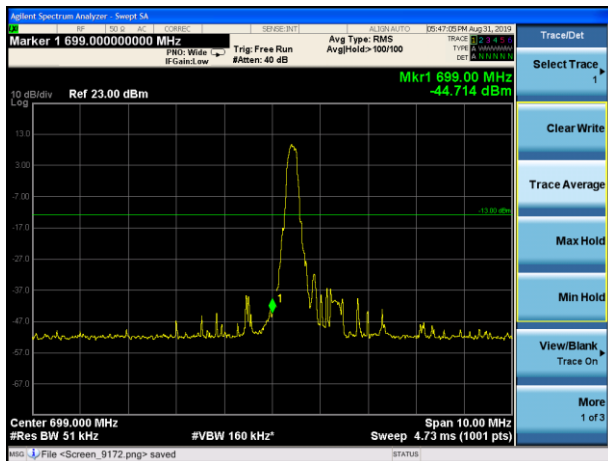

LTE Band 12 QPSK 10MHz CH-Low, 1 RB

LTE Band 12 QPSK 10MHz CH-High, 1 RB

LTE Band 12 QPSK 10MHz CH-Low, 100%RB

LTE Band 12 QPSK 10MHz CH-High, 100%RB

LTE Band 12 16QAM 1.4MHz CH-Low, 1 RB

LTE Band 12 16QAM 1.4MHz CH-High, 1 RB

LTE Band 12 16QAM 1.4MHz CH-Low, 100%RB

LTE Band 12 16QAM 1.4MHz CH-High, 100%RB

LTE Band 12 16QAM 3MHz CH-Low, 1 RB

LTE Band 12 16QAM 3MHz CH-High, 1 RB

LTE Band 12 16QAM 3MHz CH-Low, 100%RB

LTE Band 12 16QAM 3MHz CH-High, 100%RB