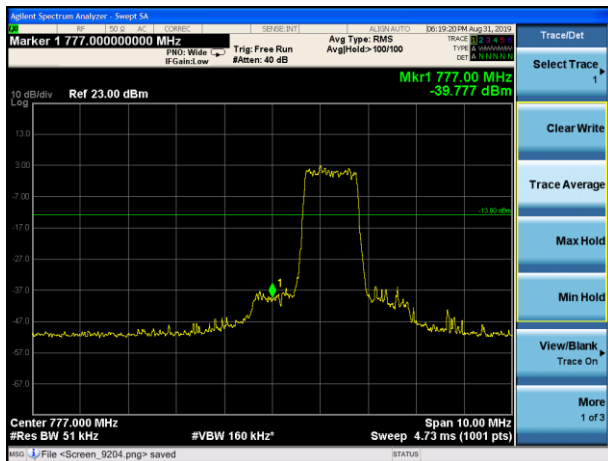

LTE Band 12 16QAM 10MHz CH-Low, 100%RB

LTE Band 12 16QAM 10MHz CH-High, 100%RB

LTE Band 13 QPSK 5MHz CH-Low, 1 RB

LTE Band 13 QPSK 5MHz CH-High, 1 RB

LTE Band 13 QPSK 5MHz CH-Low, 100%RB

LTE Band 13 QPSK 5MHz CH- High, 100%RB

LTE Band 13 QPSK 10MHz CH-Low, 1 RB

LTE Band 13 QPSK 10MHz CH-High, 1 RB

LTE Band 13 QPSK 10MHz CH-Low, 100%RB

LTE Band 13 QPSK 10MHz CH- High, 100%RB

LTE Band 13 16QAM 5MHz CH-Low, 1 RB

LTE Band 13 16QAM 5MHz CH-High, 1 RB