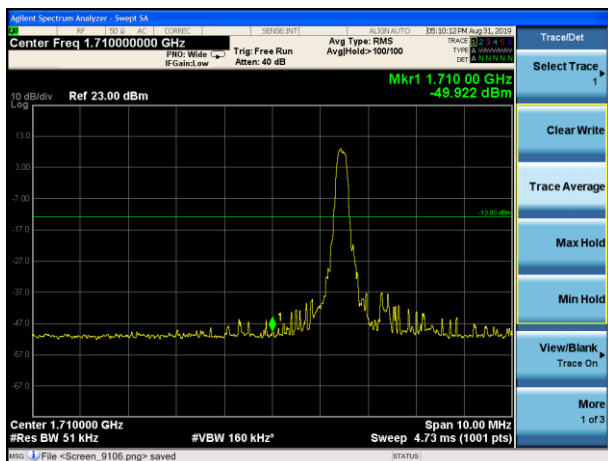

LTE Band 4 QPSK 15MHz CH-Low, 100%RB

LTE Band 4 QPSK 15MHz CH-High, 100%RB

LTE Band 4 QPSK 20MHz CH-Low, 1 RB

LTE Band 4 QPSK 20MHz CH-High, 1 RB

LTE Band 4 QPSK 20MHz CH-Low, 100%RB

LTE Band 4 QPSK 20MHz CH-High, 100%RB

LTE Band 4 16QAM 1.4MHz CH-Low, 1 RB

LTE Band 4 16QAM 1.4MHz CH-High, 1 RB

LTE Band 4 16QAM 1.4MHz CH-Low, 100%RB

LTE Band 4 16QAM 1.4MHz CH-High, 100%RB

LTE Band 4 16QAM 3MHz CH-Low, 1 RB

LTE Band 4 16QAM 3MHz CH-High, 1 RB

LTE Band 4 16QAM 3MHz CH-Low, 100%RB

LTE Band 4 16QAM 3MHz CH-High, 100%RB

LTE Band 4 16QAM 5MHz CH-Low, 1 RB

LTE Band 4 16QAM 5MHz CH-High, 1 RB

LTE Band 4 16QAM 5MHz CH-Low, 100%RB

LTE Band 4 16QAM 5MHz CH-High, 100%RB