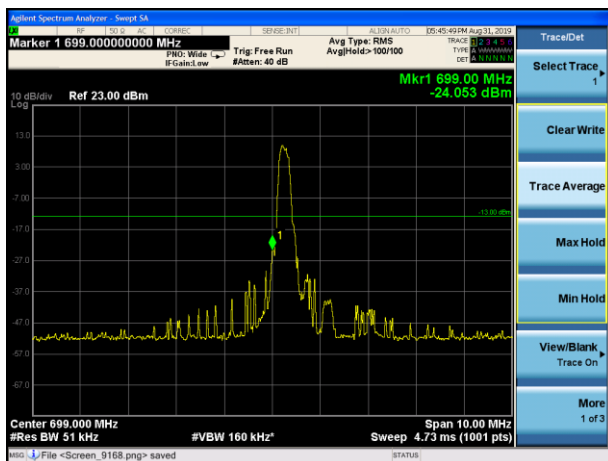

LTE Band 12 QPSK 10MHz CH-Low, 1 RB

LTE Band 12 QPSK 10MHz CH-High, 1 RB

LTE Band 12 QPSK 10MHz CH-Low, 100%RB

LTE Band 12 QPSK 10MHz CH-High, 100%RB

LTE Band 12 16QAM 1.4MHz CH-Low, 1 RB

LTE Band 12 16QAM 1.4MHz CH-High, 1 RB

LTE Band 12 16QAM 1.4MHz CH-Low, 100%RB

LTE Band 12 16QAM 1.4MHz CH-High, 100%RB

LTE Band 12 16QAM 3MHz CH-Low, 1 RB

LTE Band 12 16QAM 3MHz CH-High, 1 RB

LTE Band 12 16QAM 3MHz CH-Low, 100%RB

LTE Band 12 16QAM 3MHz CH-High, 100%RB