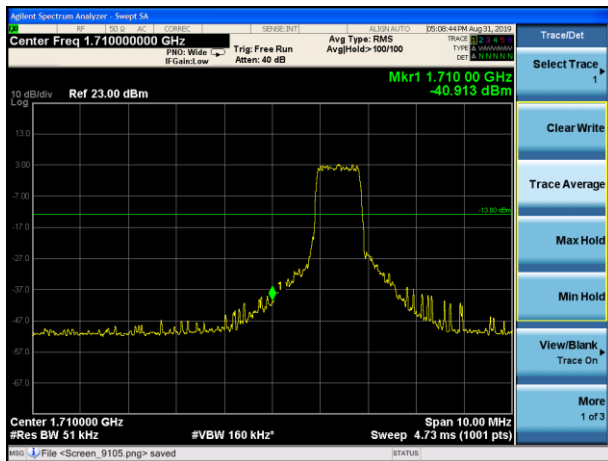

LTE Band 4 16QAM 10MHz CH-Low, 1 RB

LTE Band 4 16QAM 10MHz CH-High, 1 RB

LTE Band 4 16QAM 10MHz CH-Low, 100%RB

LTE Band 4 16QAM 10MHz CH-High, 100%RB

LTE Band 4 16QAM 15MHz CH-Low, 1 RB

LTE Band 4 16QAM 15MHz CH-High, 1 RB

LTE Band 4 16QAM 15MHz CH-Low, 100%RB

LTE Band 4 16QAM 15MHz CH-High, 100%RB

LTE Band 4 16QAM 20MHz CH-Low, 1 RB

LTE Band 4 16QAM 20MHz CH-High, 1 RB

LTE Band 4 16QAM 20MHz CH-Low, 100%RB

LTE Band 4 16QAM 20MHz CH-High, 100%RB