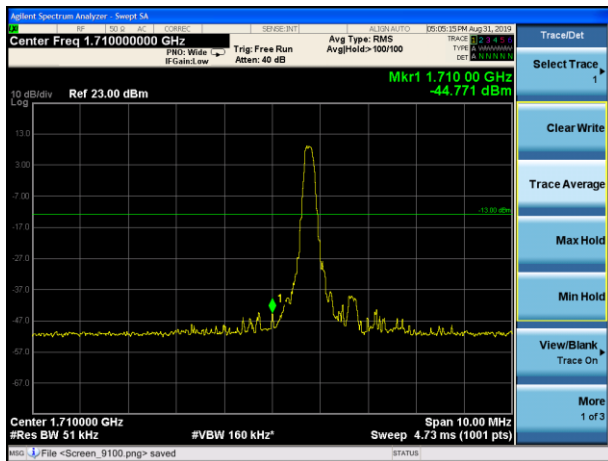

LTE Band 4 16QAM 1.4MHz CH-Low, 1 RB

LTE Band 4 16QAM 1.4MHz CH-High, 1 RB

LTE Band 4 16QAM 1.4MHz CH-Low, 100%RB

LTE Band 4 16QAM 1.4MHz CH-High, 100%RB

LTE Band 4 16QAM 3MHz CH-Low, 1 RB

LTE Band 4 16QAM 3MHz CH-High, 1 RB

LTE Band 4 16QAM 3MHz CH-Low, 100%RB

LTE Band 4 16QAM 3MHz CH-High, 100%RB

LTE Band 4 16QAM 5MHz CH-Low, 1 RB

LTE Band 4 16QAM 5MHz CH-High, 1 RB

LTE Band 4 16QAM 5MHz CH-Low, 100%RB

LTE Band 4 16QAM 5MHz CH-High, 100%RB

LTE Band 4 16QAM 10MHz CH-Low, 1 RB

LTE Band 4 16QAM 10MHz CH-High, 1 RB

LTE Band 4 16QAM 10MHz CH-Low, 100%RB

LTE Band 4 16QAM 10MHz CH-High, 100%RB

LTE Band 4 16QAM 15MHz CH-Low, 1 RB

LTE Band 4 16QAM 15MHz CH-High, 1 RB