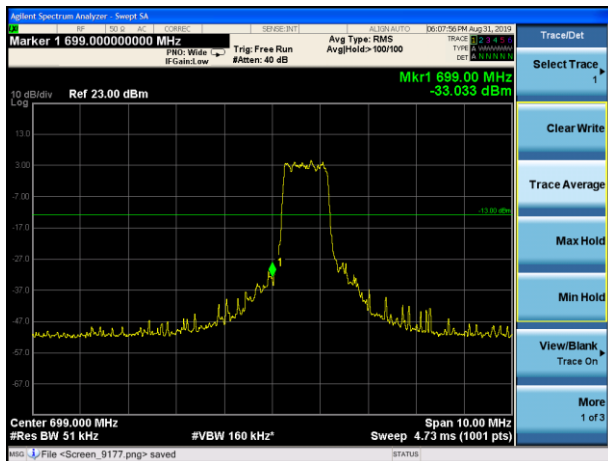

LTE Band 12 16QAM 5MHz CH-Low, 100%RB