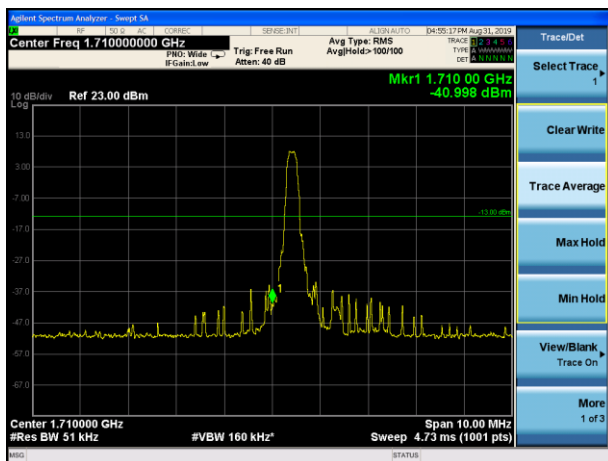

LTE Band 4 QPSK 15MHz CH-Low, 100%RB

LTE Band 4 QPSK 15MHz CH-High, 100%RB

LTE Band 4 QPSK 20MHz CH-Low, 1 RB

LTE Band 4 QPSK 20MHz CH-High, 1 RB

LTE Band 4 QPSK 20MHz CH-Low, 100%RB

LTE Band 4 QPSK 20MHz CH-High, 100%RB

LTE Band 4 16QAM 1.4MHz CH-Low, 1 RB

LTE Band 4 16QAM 1.4MHz CH-High, 1 RB

LTE Band 4 16QAM 1.4MHz CH-Low, 100%RB

LTE Band 4 16QAM 1.4MHz CH-High, 100%RB

LTE Band 4 16QAM 3MHz CH-Low, 1 RB

LTE Band 4 16QAM 3MHz CH-High, 1 RB

LTE Band 4 16QAM 3MHz CH-Low, 100%RB

LTE Band 4 16QAM 3MHz CH-High, 100%RB

LTE Band 4 16QAM 5MHz CH-Low, 1 RB

LTE Band 4 16QAM 5MHz CH-High, 1 RB

LTE Band 4 16QAM 5MHz CH-Low, 100%RB

LTE Band 4 16QAM 5MHz CH-High, 100%RB