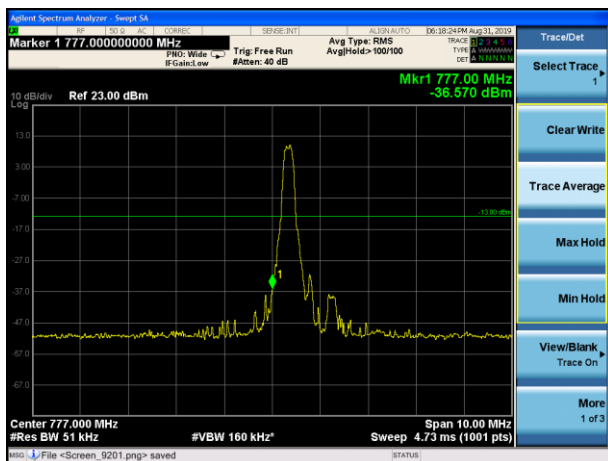

LTE Band 12 16QAM 10MHz CH-Low, 100%RB

LTE Band 12 16QAM 10MHz CH-High, 100%RB

LTE Band 13 QPSK 5MHz CH-Low, 1 RB

LTE Band 13 QPSK 5MHz CH-High, 1 RB

LTE Band 13 QPSK 5MHz CH-Low, 100%RB

LTE Band 13 QPSK 5MHz CH- High, 100%RB

LTE Band 13 QPSK 10MHz CH-Low, 1 RB

LTE Band 13 QPSK 10MHz CH-High, 1 RB

LTE Band 13 QPSK 10MHz CH-Low, 100%RB

LTE Band 13 QPSK 10MHz CH- High, 100%RB

LTE Band 13 16QAM 5MHz CH-Low, 1 RB

LTE Band 13 16QAM 5MHz CH-High, 1 RB