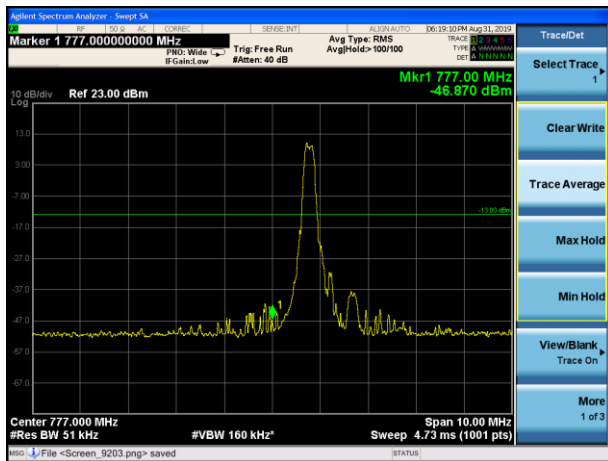

LTE Band 12 16QAM 10MHz CH-Low, 100%RB

LTE Band 12 16QAM 10MHz CH-High, 100%RB

LTE Band 13 QPSK 5MHz CH-Low, 1 RB

LTE Band 13 QPSK 5MHz CH-High, 1 RB

LTE Band 13 QPSK 5MHz CH-Low, 100%RB

LTE Band 13 QPSK 5MHz CH- High, 100%RB

LTE Band 13 QPSK 10MHz CH-Low, 1 RB

LTE Band 13 QPSK 10MHz CH-High, 1 RB

LTE Band 13 QPSK 10MHz CH-Low, 100%RB

LTE Band 13 QPSK 10MHz CH- High, 100%RB

LTE Band 13 16QAM 5MHz CH-Low, 1 RB

LTE Band 13 16QAM 5MHz CH-High, 1 RB