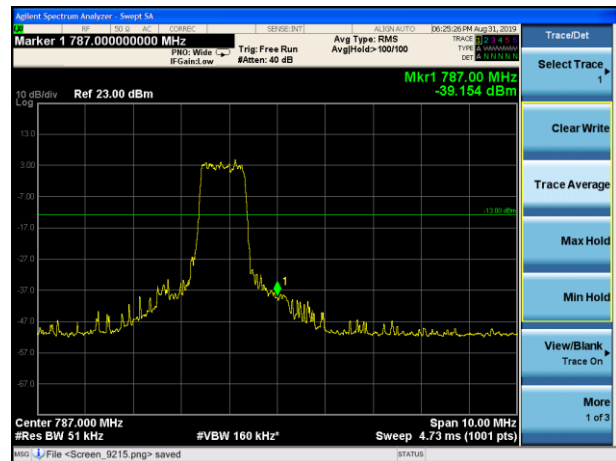

LTE Band 12 16QAM 10MHz CH-Low, 100%RB

LTE Band 12 16QAM 10MHz CH-High, 100%RB

LTE Band 13 QPSK 5MHz CH-Low, 1 RB

LTE Band 13 QPSK 5MHz CH-High, 1 RB

LTE Band 13 QPSK 5MHz CH-Low, 100%RB

LTE Band 13 QPSK 5MHz CH- High, 100%RB

LTE Band 13 QPSK 10MHz CH-Low, 1 RB

LTE Band 13 QPSK 10MHz CH-High, 1 RB

LTE Band 13 QPSK 10MHz CH-Low, 100%RB

LTE Band 13 QPSK 10MHz CH- High, 100%RB

LTE Band 13 16QAM 5MHz CH-Low, 1 RB

LTE Band 13 16QAM 5MHz CH-High, 1 RB