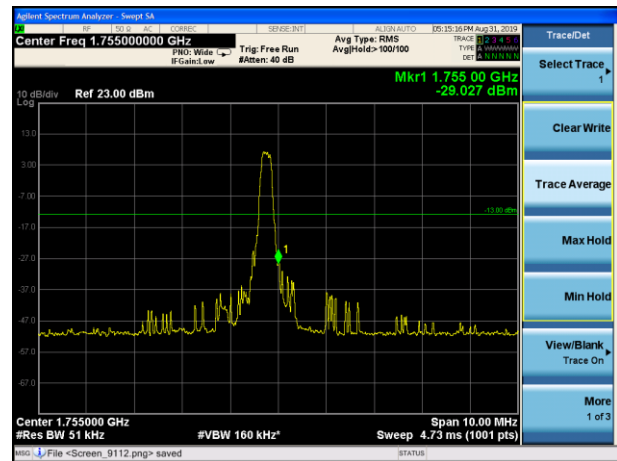

LTE Band 4 QPSK 15MHz CH-Low, 100%RB

LTE Band 4 QPSK 15MHz CH-High, 100%RB

LTE Band 4 QPSK 20MHz CH-Low, 1 RB

LTE Band 4 QPSK 20MHz CH-High, 1 RB

LTE Band 4 QPSK 20MHz CH-Low, 100%RB

LTE Band 4 QPSK 20MHz CH-High, 100%RB

LTE Band 4 16QAM 1.4MHz CH-Low, 1 RB

LTE Band 4 16QAM 1.4MHz CH-High, 1 RB

LTE Band 4 16QAM 1.4MHz CH-Low, 100%RB

LTE Band 4 16QAM 1.4MHz CH-High, 100%RB

LTE Band 4 16QAM 3MHz CH-Low, 1 RB

LTE Band 4 16QAM 3MHz CH-High, 1 RB

LTE Band 4 16QAM 3MHz CH-Low, 100%RB

LTE Band 4 16QAM 3MHz CH-High, 100%RB

LTE Band 4 16QAM 5MHz CH-Low, 1 RB

LTE Band 4 16QAM 5MHz CH-High, 1 RB

LTE Band 4 16QAM 5MHz CH-Low, 100%RB

LTE Band 4 16QAM 5MHz CH-High, 100%RB