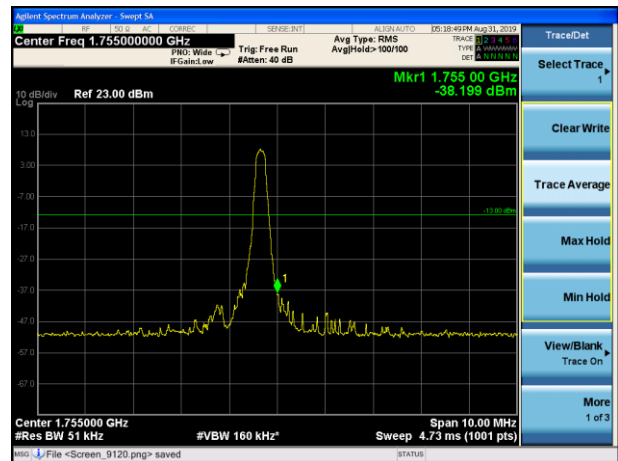

LTE Band 4 16QAM 1.4MHz CH-Low, 1 RB

LTE Band 4 16QAM 1.4MHz CH-High, 1 RB

LTE Band 4 16QAM 1.4MHz CH-Low, 100%RB

LTE Band 4 16QAM 1.4MHz CH-High, 100%RB

LTE Band 4 16QAM 3MHz CH-Low, 1 RB

LTE Band 4 16QAM 3MHz CH-High, 1 RB

LTE Band 4 16QAM 3MHz CH-Low, 100%RB

LTE Band 4 16QAM 3MHz CH-High, 100%RB

LTE Band 4 16QAM 5MHz CH-Low, 1 RB

LTE Band 4 16QAM 5MHz CH-High, 1 RB

LTE Band 4 16QAM 5MHz CH-Low, 100%RB

LTE Band 4 16QAM 5MHz CH-High, 100%RB

LTE Band 4 16QAM 10MHz CH-Low, 1 RB

LTE Band 4 16QAM 10MHz CH-High, 1 RB

LTE Band 4 16QAM 10MHz CH-Low, 100%RB

LTE Band 4 16QAM 10MHz CH-High, 100%RB

LTE Band 4 16QAM 15MHz CH-Low, 1 RB

LTE Band 4 16QAM 15MHz CH-High, 1 RB

LTE Band 4 16QAM 15MHz CH-Low, 100%RB

LTE Band 4 16QAM 15MHz CH-High, 100%RB

LTE Band 4 16QAM 20MHz CH-Low, 1 RB

LTE Band 4 16QAM 20MHz CH-High, 1 RB

LTE Band 4 16QAM 20MHz CH-Low, 100%RB

LTE Band 4 16QAM 20MHz CH-High, 100%RB