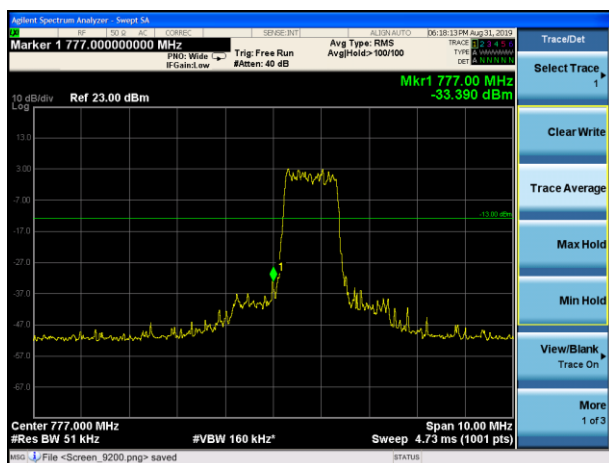

LTE Band 12 16QAM 5MHz CH-Low, 1 RB

LTE Band 12 16QAM 5MHz CH-High, 1 RB

LTE Band 12 16QAM 5MHz CH-Low, 100%RB

LTE Band 12 16QAM 5MHz CH-High, 100%RB

LTE Band 12 16QAM 10MHz CH-Low, 1 RB

LTE Band 12 16QAM 10MHz CH-High, 1 RB

LTE Band 12 16QAM 10MHz CH-Low, 100%RB

LTE Band 12 16QAM 10MHz CH-High, 100%RB

LTE Band 13 QPSK 5MHz CH-Low, 1 RB

LTE Band 13 QPSK 5MHz CH-High, 1 RB

LTE Band 13 QPSK 5MHz CH-Low, 100%RB

LTE Band 13 QPSK 5MHz CH- High, 100%RB

LTE Band 13 QPSK 10MHz CH-Low, 1 RB

LTE Band 13 QPSK 10MHz CH-High, 1 RB

LTE Band 13 QPSK 10MHz CH-Low, 100%RB

LTE Band 13 QPSK 10MHz CH- High, 100%RB

LTE Band 13 16QAM 5MHz CH-Low, 1 RB

LTE Band 13 16QAM 5MHz CH-High, 1 RB