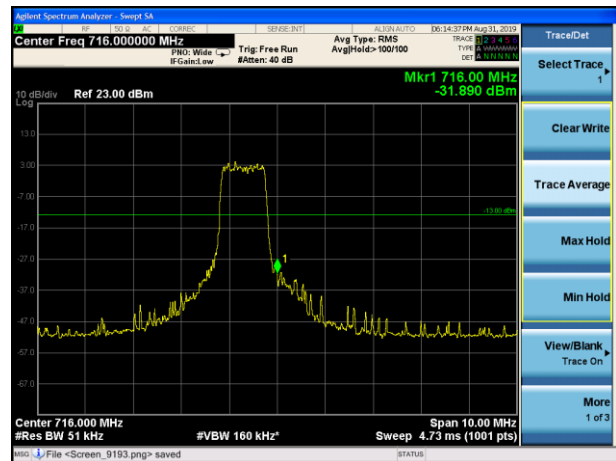

LTE Band 12 16QAM 5MHz CH-Low, 1 RB

LTE Band 12 16QAM 5MHz CH-High, 1 RB

LTE Band 12 16QAM 5MHz CH-Low, 100%RB

LTE Band 12 16QAM 5MHz CH-High, 100%RB

LTE Band 12 16QAM 10MHz CH-Low, 1 RB

LTE Band 12 16QAM 10MHz CH-High, 1 RB