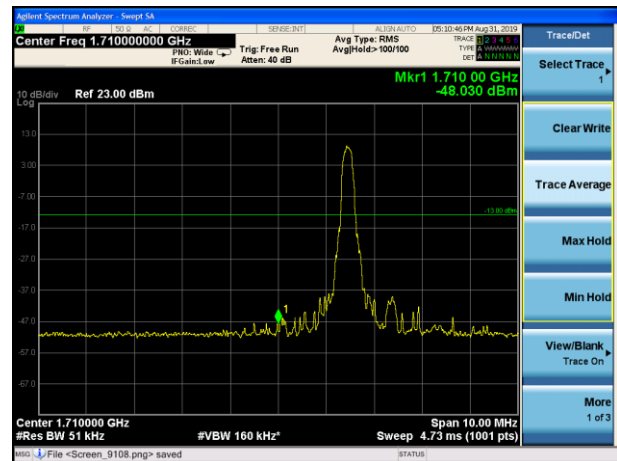

LTE Band 4 16QAM 10MHz CH-Low, 1 RB

LTE Band 4 16QAM 10MHz CH-High, 1 RB

LTE Band 4 16QAM 10MHz CH-Low, 100%RB

LTE Band 4 16QAM 10MHz CH-High, 100%RB

LTE Band 4 16QAM 15MHz CH-Low, 1 RB

LTE Band 4 16QAM 15MHz CH-High, 1 RB

LTE Band 4 16QAM 15MHz CH-Low, 100%RB

LTE Band 4 16QAM 15MHz CH-High, 100%RB

LTE Band 4 16QAM 20MHz CH-Low, 1 RB

LTE Band 4 16QAM 20MHz CH-High, 1 RB

LTE Band 4 16QAM 20MHz CH-Low, 100%RB

LTE Band 4 16QAM 20MHz CH-High, 100%RB

LTE Band 12 QPSK 1.4MHz CH-Low, 1 RB

LTE Band 12 QPSK 1.4MHz CH-High, 1 RB

LTE Band 12 QPSK 1.4MHz CH-Low, 100%RB

LTE Band 12 QPSK 1.4MHz CH-High, 100%RB

LTE Band 12 QPSK 3MHz CH-Low, 1 RB

LTE Band 12 QPSK 3MHz CH-High, 1 RB