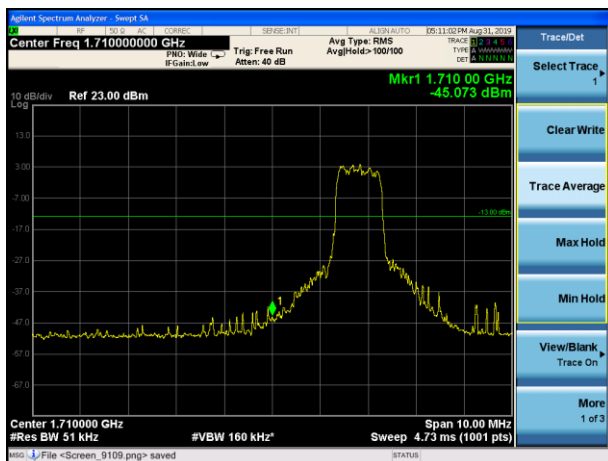

LTE Band 4 16QAM 15MHz CH-Low, 100%RB

LTE Band 4 16QAM 15MHz CH-High, 100%RB

LTE Band 4 16QAM 20MHz CH-Low, 1 RB

LTE Band 4 16QAM 20MHz CH-High, 1 RB

LTE Band 4 16QAM 20MHz CH-Low, 100%RB

LTE Band 4 16QAM 20MHz CH-High, 100%RB

LTE Band 12 QPSK 1.4MHz CH-Low, 1 RB

LTE Band 12 QPSK 1.4MHz CH-High, 1 RB

LTE Band 12 QPSK 1.4MHz CH-Low, 100%RB

LTE Band 12 QPSK 1.4MHz CH-High, 100%RB

LTE Band 12 QPSK 3MHz CH-Low, 1 RB

LTE Band 12 QPSK 3MHz CH-High, 1 RB