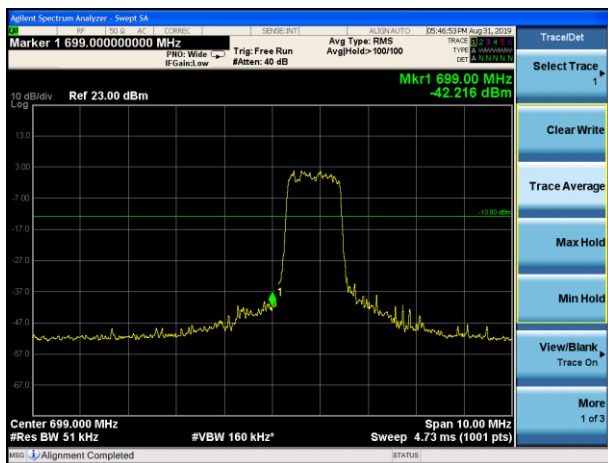

LTE Band 12 QPSK 1.4MHz CH-Low, 1 RB

LTE Band 12 QPSK 1.4MHz CH-High, 1 RB

LTE Band 12 QPSK 1.4MHz CH-Low, 100%RB

LTE Band 12 QPSK 1.4MHz CH-High, 100%RB

LTE Band 12 QPSK 3MHz CH-Low, 1 RB

LTE Band 12 QPSK 3MHz CH-High, 1 RB

LTE Band 12 QPSK 3MHz CH-Low, 100%RB

LTE Band 12 QPSK 3MHz CH-High, 100%RB

LTE Band 12 QPSK 5MHz CH-Low, 1 RB

LTE Band 12 QPSK 5MHz CH-High, 1 RB

LTE Band 12 QPSK 5MHz CH-Low, 100%RB

LTE Band 12 QPSK 5MHz CH-High, 100%RB