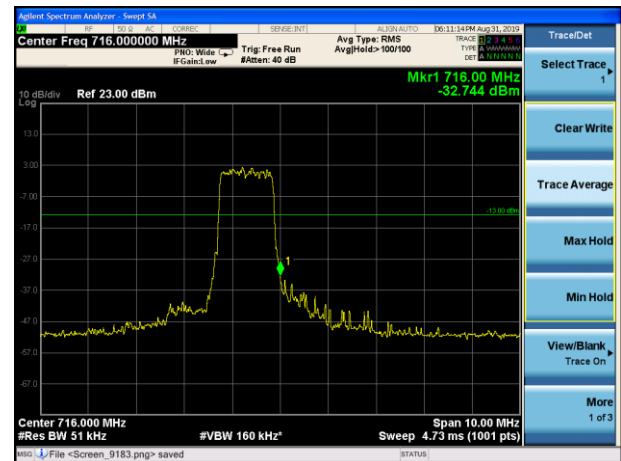

LTE Band 4 16QAM 15MHz CH-Low, 100%RB

LTE Band 4 16QAM 15MHz CH-High, 100%RB

LTE Band 4 16QAM 20MHz CH-Low, 1 RB

LTE Band 4 16QAM 20MHz CH-High, 1 RB

LTE Band 4 16QAM 20MHz CH-Low, 100%RB

LTE Band 4 16QAM 20MHz CH-High, 100%RB

LTE Band 12 QPSK 1.4MHz CH-Low, 1 RB

LTE Band 12 QPSK 1.4MHz CH-High, 1 RB

LTE Band 12 QPSK 1.4MHz CH-Low, 100%RB

LTE Band 12 QPSK 1.4MHz CH-High, 100%RB

LTE Band 12 QPSK 3MHz CH-Low, 1 RB

LTE Band 12 QPSK 3MHz CH-High, 1 RB

LTE Band 12 QPSK 3MHz CH-Low, 100%RB

LTE Band 12 QPSK 3MHz CH-High, 100%RB

LTE Band 12 QPSK 5MHz CH-Low, 1 RB

LTE Band 12 QPSK 5MHz CH-High, 1 RB

LTE Band 12 QPSK 5MHz CH-Low, 100%RB

LTE Band 12 QPSK 5MHz CH-High, 100%RB