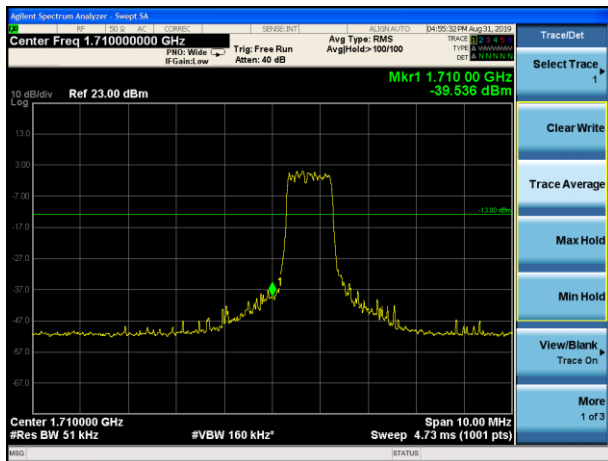

LTE Band 4 QPSK 15MHz CH-Low, 100%RB

LTE Band 4 QPSK 15MHz CH-High, 100%RB

LTE Band 4 QPSK 20MHz CH-Low, 1 RB

LTE Band 4 QPSK 20MHz CH-High, 1 RB

LTE Band 4 QPSK 20MHz CH-Low, 100%RB

LTE Band 4 QPSK 20MHz CH-High, 100%RB

LTE Band 4 16QAM 1.4MHz CH-Low, 1 RB

LTE Band 4 16QAM 1.4MHz CH-High, 1 RB

LTE Band 4 16QAM 1.4MHz CH-Low, 100%RB

LTE Band 4 16QAM 1.4MHz CH-High, 100%RB

LTE Band 4 16QAM 3MHz CH-Low, 1 RB

LTE Band 4 16QAM 3MHz CH-High, 1 RB

LTE Band 4 16QAM 3MHz CH-Low, 100%RB

LTE Band 4 16QAM 3MHz CH-High, 100%RB

LTE Band 4 16QAM 5MHz CH-Low, 1 RB

LTE Band 4 16QAM 5MHz CH-High, 1 RB

LTE Band 4 16QAM 5MHz CH-Low, 100%RB

LTE Band 4 16QAM 5MHz CH-High, 100%RB