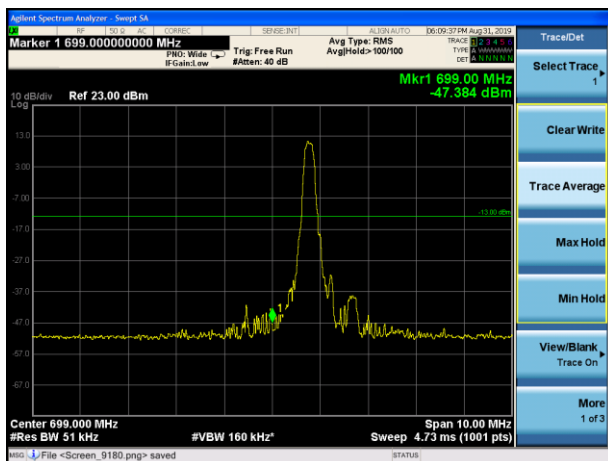

LTE Band 12 16QAM 5MHz CH-Low, 1 RB

LTE Band 12 16QAM 5MHz CH-High, 1 RB

LTE Band 12 16QAM 5MHz CH-Low, 100%RB

LTE Band 12 16QAM 5MHz CH-High, 100%RB

LTE Band 12 16QAM 10MHz CH-Low, 1 RB

LTE Band 12 16QAM 10MHz CH-High, 1 RB

LTE Band 12 16QAM 10MHz CH-Low, 100%RB

LTE Band 12 16QAM 10MHz CH-High, 100%RB

LTE Band 13 QPSK 5MHz CH-Low, 1 RB

LTE Band 13 QPSK 5MHz CH-High, 1 RB

LTE Band 13 QPSK 5MHz CH-Low, 100%RB

LTE Band 13 QPSK 5MHz CH- High, 100%RB