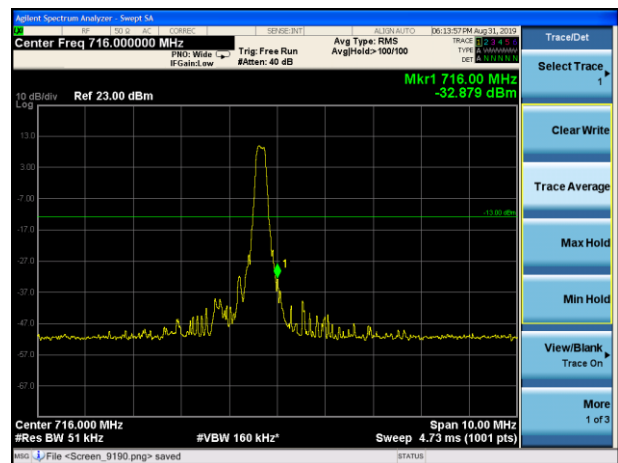

LTE Band 12 QPSK 1.4MHz CH-Low, 1 RB

LTE Band 12 QPSK 1.4MHz CH-High, 1 RB

LTE Band 12 QPSK 1.4MHz CH-Low, 100%RB

LTE Band 12 QPSK 1.4MHz CH-High, 100%RB

LTE Band 12 QPSK 3MHz CH-Low, 1 RB

LTE Band 12 QPSK 3MHz CH-High, 1 RB

LTE Band 12 QPSK 3MHz CH-Low, 100%RB

LTE Band 12 QPSK 3MHz CH-High, 100%RB

LTE Band 12 QPSK 5MHz CH-Low, 1 RB

LTE Band 12 QPSK 5MHz CH-High, 1 RB

LTE Band 12 QPSK 5MHz CH-Low, 100%RB

LTE Band 12 QPSK 5MHz CH-High, 100%RB

LTE Band 12 QPSK 10MHz CH-Low, 1 RB

LTE Band 12 QPSK 10MHz CH-High, 1 RB

LTE Band 12 QPSK 10MHz CH-Low, 100%RB

LTE Band 12 QPSK 10MHz CH-High, 100%RB

LTE Band 12 16QAM 1.4MHz CH-Low, 1 RB

LTE Band 12 16QAM 1.4MHz CH-High, 1 RB