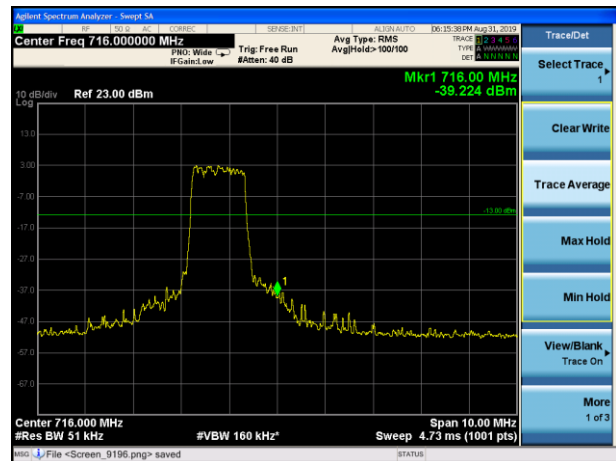

LTE Band 12 QPSK 10MHz CH-Low, 1 RB

LTE Band 12 QPSK 10MHz CH-High, 1 RB

LTE Band 12 QPSK 10MHz CH-Low, 100%RB

LTE Band 12 QPSK 10MHz CH-High, 100%RB

LTE Band 12 16QAM 1.4MHz CH-Low, 1 RB

LTE Band 12 16QAM 1.4MHz CH-High, 1 RB

LTE Band 12 16QAM 1.4MHz CH-Low, 100%RB

LTE Band 12 16QAM 1.4MHz CH-High, 100%RB

LTE Band 12 16QAM 3MHz CH-Low, 1 RB

LTE Band 12 16QAM 3MHz CH-High, 1 RB

LTE Band 12 16QAM 3MHz CH-Low, 100%RB

LTE Band 12 16QAM 3MHz CH-High, 100%RB