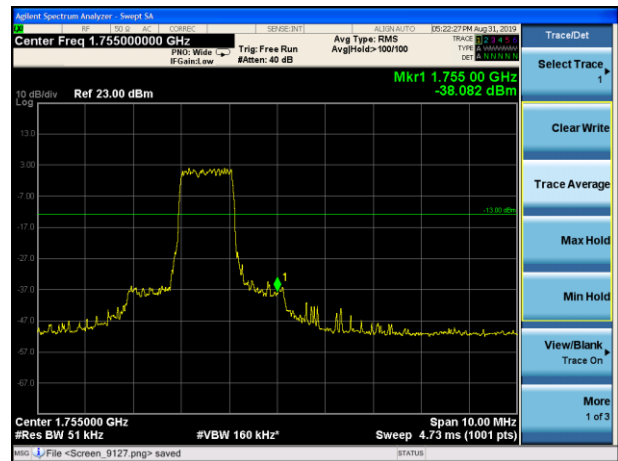

LTE Band 4 QPSK 15MHz CH-Low, 100%RB

LTE Band 4 QPSK 15MHz CH-High, 100%RB

LTE Band 4 QPSK 20MHz CH-Low, 1 RB

LTE Band 4 QPSK 20MHz CH-High, 1 RB

LTE Band 4 QPSK 20MHz CH-Low, 100%RB

LTE Band 4 QPSK 20MHz CH-High, 100%RB

LTE Band 4 16QAM 1.4MHz CH-Low, 1 RB

LTE Band 4 16QAM 1.4MHz CH-High, 1 RB

LTE Band 4 16QAM 1.4MHz CH-Low, 100%RB

LTE Band 4 16QAM 1.4MHz CH-High, 100%RB

LTE Band 4 16QAM 3MHz CH-Low, 1 RB

LTE Band 4 16QAM 3MHz CH-High, 1 RB

LTE Band 4 16QAM 3MHz CH-Low, 100%RB

LTE Band 4 16QAM 3MHz CH-High, 100%RB

LTE Band 4 16QAM 5MHz CH-Low, 1 RB

LTE Band 4 16QAM 5MHz CH-High, 1 RB

LTE Band 4 16QAM 5MHz CH-Low, 100%RB

LTE Band 4 16QAM 5MHz CH-High, 100%RB