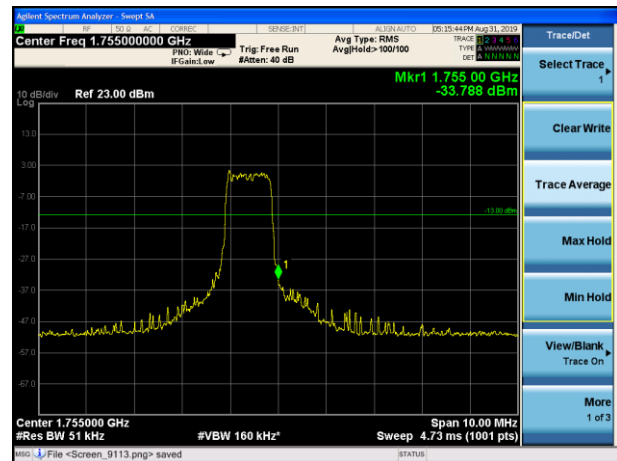

LTE Band 4 QPSK 15MHz CH-Low, 100%RB

LTE Band 4 QPSK 15MHz CH-High, 100%RB

LTE Band 4 QPSK 20MHz CH-Low, 1 RB

LTE Band 4 QPSK 20MHz CH-High, 1 RB

LTE Band 4 QPSK 20MHz CH-Low, 100%RB

LTE Band 4 QPSK 20MHz CH-High, 100%RB

LTE Band 4 16QAM 1.4MHz CH-Low, 1 RB

LTE Band 4 16QAM 1.4MHz CH-High, 1 RB

LTE Band 4 16QAM 1.4MHz CH-Low, 100%RB

LTE Band 4 16QAM 1.4MHz CH-High, 100%RB

LTE Band 4 16QAM 3MHz CH-Low, 1 RB

LTE Band 4 16QAM 3MHz CH-High, 1 RB

LTE Band 4 16QAM 3MHz CH-Low, 100%RB

LTE Band 4 16QAM 3MHz CH-High, 100%RB

LTE Band 4 16QAM 5MHz CH-Low, 1 RB

LTE Band 4 16QAM 5MHz CH-High, 1 RB

LTE Band 4 16QAM 5MHz CH-Low, 100%RB

LTE Band 4 16QAM 5MHz CH-High, 100%RB