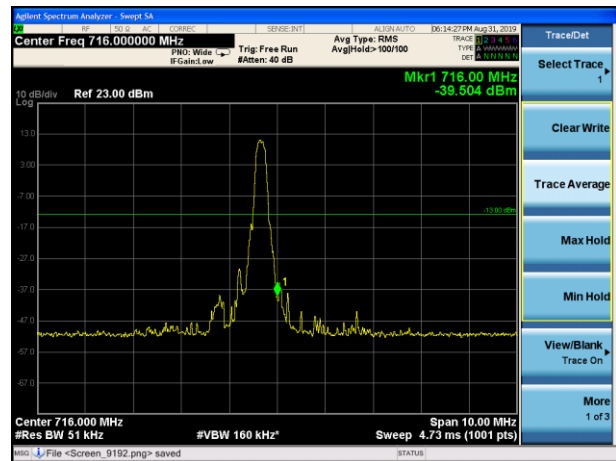

LTE Band 12 16QAM 1.4MHz CH-Low, 100%RB

LTE Band 12 16QAM 1.4MHz CH-High, 100%RB

LTE Band 12 16QAM 3MHz CH-Low, 1 RB

LTE Band 12 16QAM 3MHz CH-High, 1 RB

LTE Band 12 16QAM 3MHz CH-Low, 100%RB

LTE Band 12 16QAM 3MHz CH-High, 100%RB

LTE Band 12 16QAM 5MHz CH-Low, 1 RB

LTE Band 12 16QAM 5MHz CH-High, 1 RB

LTE Band 12 16QAM 5MHz CH-Low, 100%RB

LTE Band 12 16QAM 5MHz CH-High, 100%RB

LTE Band 12 16QAM 10MHz CH-Low, 1 RB

LTE Band 12 16QAM 10MHz CH-High, 1 RB