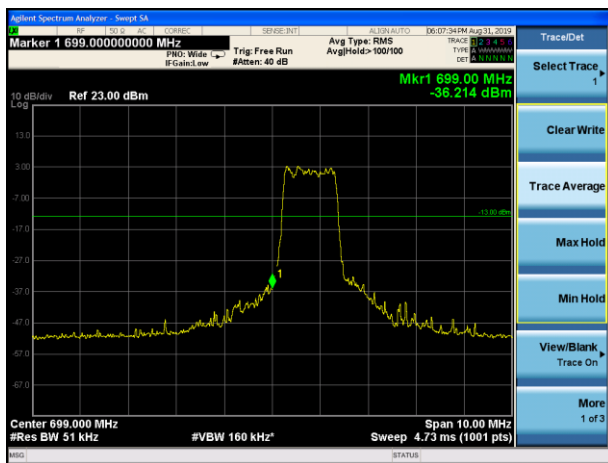

LTE Band 12 QPSK 3MHz CH-Low, 100%RB

LTE Band 12 QPSK 3MHz CH-High, 100%RB

LTE Band 12 QPSK 5MHz CH-Low, 1 RB

LTE Band 12 QPSK 5MHz CH-High, 1 RB

LTE Band 12 QPSK 5MHz CH-Low, 100%RB

LTE Band 12 QPSK 5MHz CH-High, 100%RB