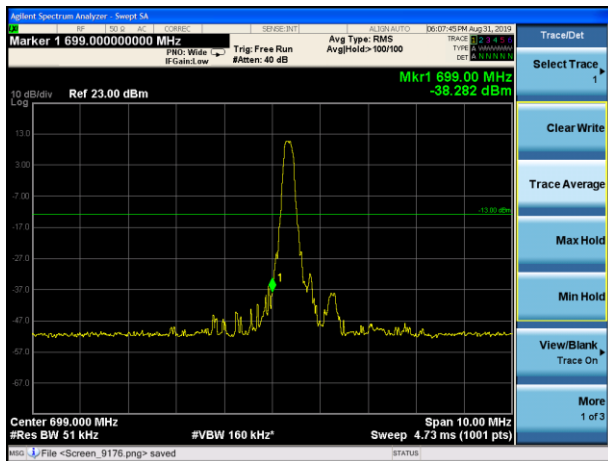

LTE Band 12 16QAM 1.4MHz CH-Low, 100%RB

LTE Band 12 16QAM 1.4MHz CH-High, 100%RB

LTE Band 12 16QAM 3MHz CH-Low, 1 RB

LTE Band 12 16QAM 3MHz CH-High, 1 RB

LTE Band 12 16QAM 3MHz CH-Low, 100%RB

LTE Band 12 16QAM 3MHz CH-High, 100%RB

LTE Band 12 16QAM 5MHz CH-Low, 1 RB

LTE Band 12 16QAM 5MHz CH-High, 1 RB

LTE Band 12 16QAM 5MHz CH-Low, 100%RB

LTE Band 12 16QAM 5MHz CH-High, 100%RB

LTE Band 12 16QAM 10MHz CH-Low, 1 RB

LTE Band 12 16QAM 10MHz CH-High, 1 RB