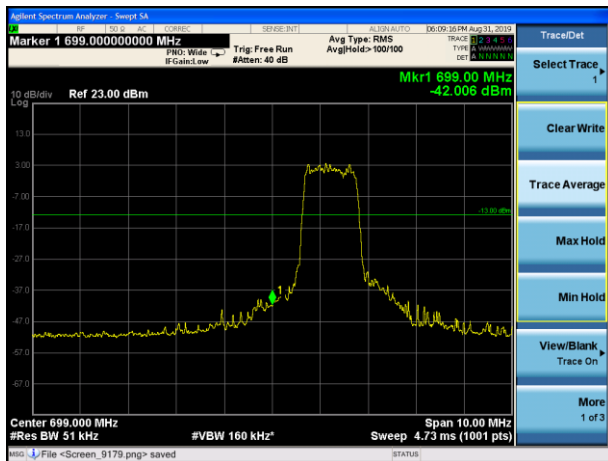

LTE Band 12 QPSK 3MHz CH-Low, 100%RB

LTE Band 12 QPSK 3MHz CH-High, 100%RB

LTE Band 12 QPSK 5MHz CH-Low, 1 RB

LTE Band 12 QPSK 5MHz CH-High, 1 RB

LTE Band 12 QPSK 5MHz CH-Low, 100%RB

LTE Band 12 QPSK 5MHz CH-High, 100%RB

LTE Band 12 QPSK 10MHz CH-Low, 1 RB

LTE Band 12 QPSK 10MHz CH-High, 1 RB

LTE Band 12 QPSK 10MHz CH-Low, 100%RB

LTE Band 12 QPSK 10MHz CH-High, 100%RB

LTE Band 12 16QAM 1.4MHz CH-Low, 1 RB

LTE Band 12 16QAM 1.4MHz CH-High, 1 RB