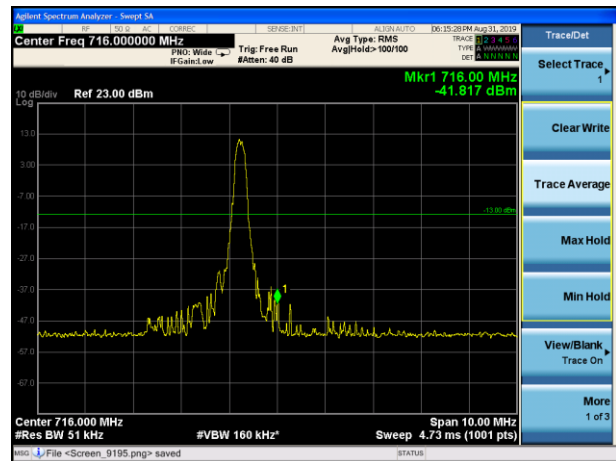

LTE Band 12 QPSK 3MHz CH-Low, 100%RB

LTE Band 12 QPSK 3MHz CH-High, 100%RB

LTE Band 12 QPSK 5MHz CH-Low, 1 RB

LTE Band 12 QPSK 5MHz CH-High, 1 RB

LTE Band 12 QPSK 5MHz CH-Low, 100%RB

LTE Band 12 QPSK 5MHz CH-High, 100%RB

LTE Band 12 QPSK 10MHz CH-Low, 1 RB

LTE Band 12 QPSK 10MHz CH-High, 1 RB

LTE Band 12 QPSK 10MHz CH-Low, 100%RB

LTE Band 12 QPSK 10MHz CH-High, 100%RB

LTE Band 12 16QAM 1.4MHz CH-Low, 1 RB

LTE Band 12 16QAM 1.4MHz CH-High, 1 RB