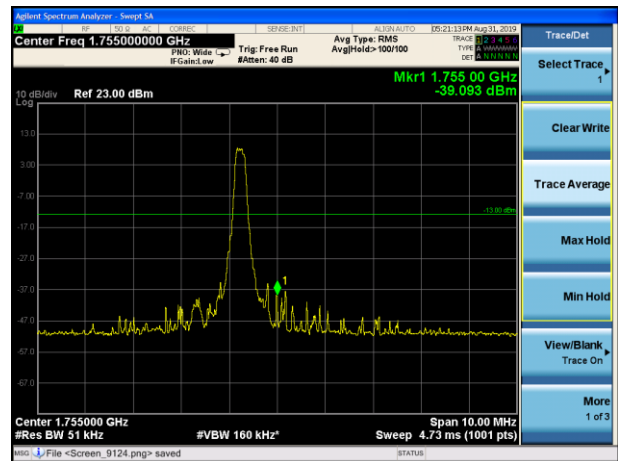

LTE Band 4 16QAM 1.4MHz CH-Low, 1 RB

LTE Band 4 16QAM 1.4MHz CH-High, 1 RB

LTE Band 4 16QAM 1.4MHz CH-Low, 100%RB

LTE Band 4 16QAM 1.4MHz CH-High, 100%RB

LTE Band 4 16QAM 3MHz CH-Low, 1 RB

LTE Band 4 16QAM 3MHz CH-High, 1 RB

LTE Band 4 16QAM 3MHz CH-Low, 100%RB

LTE Band 4 16QAM 3MHz CH-High, 100%RB

LTE Band 4 16QAM 5MHz CH-Low, 1 RB

LTE Band 4 16QAM 5MHz CH-High, 1 RB

LTE Band 4 16QAM 5MHz CH-Low, 100%RB

LTE Band 4 16QAM 5MHz CH-High, 100%RB

LTE Band 4 16QAM 10MHz CH-Low, 1 RB

LTE Band 4 16QAM 10MHz CH-High, 1 RB

LTE Band 4 16QAM 10MHz CH-Low, 100%RB

LTE Band 4 16QAM 10MHz CH-High, 100%RB

LTE Band 4 16QAM 15MHz CH-Low, 1 RB

LTE Band 4 16QAM 15MHz CH-High, 1 RB