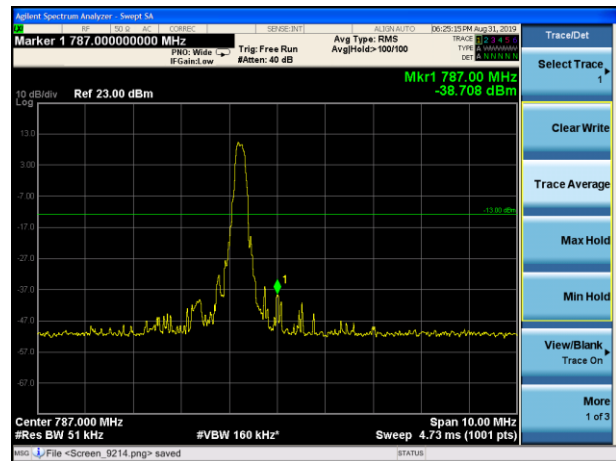

LTE Band 12 16QAM 10MHz CH-Low, 100%RB

LTE Band 12 16QAM 10MHz CH-High, 100%RB

LTE Band 13 QPSK 5MHz CH-Low, 1 RB

LTE Band 13 QPSK 5MHz CH-High, 1 RB

LTE Band 13 QPSK 5MHz CH-Low, 100%RB

LTE Band 13 QPSK 5MHz CH- High, 100%RB

LTE Band 13 QPSK 10MHz CH-Low, 1 RB

LTE Band 13 QPSK 10MHz CH-High, 1 RB

LTE Band 13 QPSK 10MHz CH-Low, 100%RB

LTE Band 13 QPSK 10MHz CH- High, 100%RB

LTE Band 13 16QAM 5MHz CH-Low, 1 RB

LTE Band 13 16QAM 5MHz CH-High, 1 RB