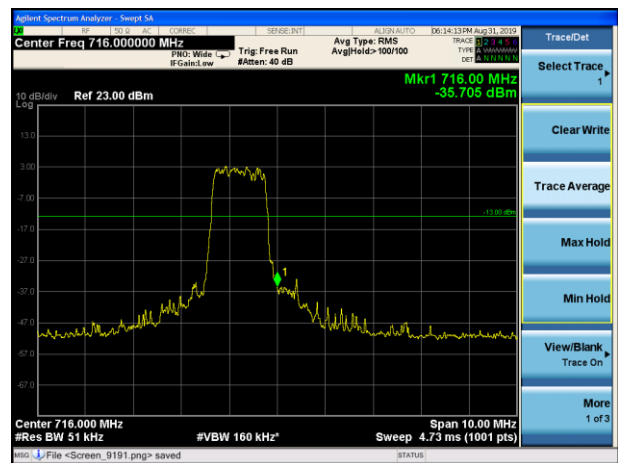

LTE Band 12 QPSK 3MHz CH-Low, 100%RB

LTE Band 12 QPSK 3MHz CH-High, 100%RB

LTE Band 12 QPSK 5MHz CH-Low, 1 RB

LTE Band 12 QPSK 5MHz CH-High, 1 RB

LTE Band 12 QPSK 5MHz CH-Low, 100%RB

LTE Band 12 QPSK 5MHz CH-High, 100%RB

LTE Band 12 QPSK 10MHz CH-Low, 1 RB

LTE Band 12 QPSK 10MHz CH-High, 1 RB

LTE Band 12 QPSK 10MHz CH-Low, 100%RB

LTE Band 12 QPSK 10MHz CH-High, 100%RB

LTE Band 12 16QAM 1.4MHz CH-Low, 1 RB

LTE Band 12 16QAM 1.4MHz CH-High, 1 RB