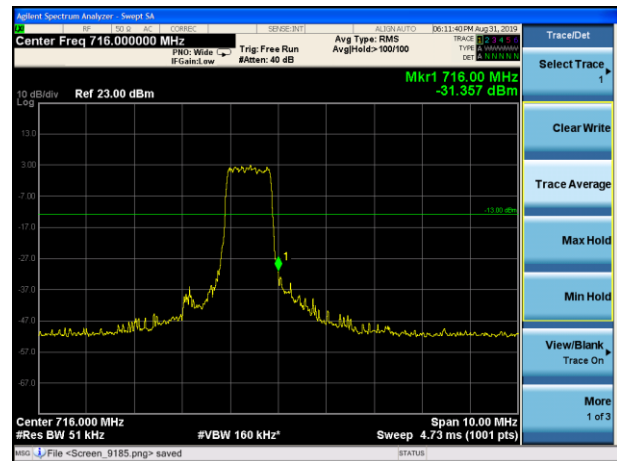

LTE Band 12 QPSK 10MHz CH-Low, 1 RB

LTE Band 12 QPSK 10MHz CH-High, 1 RB

LTE Band 12 QPSK 10MHz CH-Low, 100%RB

LTE Band 12 QPSK 10MHz CH-High, 100%RB

LTE Band 12 16QAM 1.4MHz CH-Low, 1 RB

LTE Band 12 16QAM 1.4MHz CH-High, 1 RB

LTE Band 12 16QAM 1.4MHz CH-Low, 100%RB

LTE Band 12 16QAM 1.4MHz CH-High, 100%RB

LTE Band 12 16QAM 3MHz CH-Low, 1 RB

LTE Band 12 16QAM 3MHz CH-High, 1 RB

LTE Band 12 16QAM 3MHz CH-Low, 100%RB

LTE Band 12 16QAM 3MHz CH-High, 100%RB