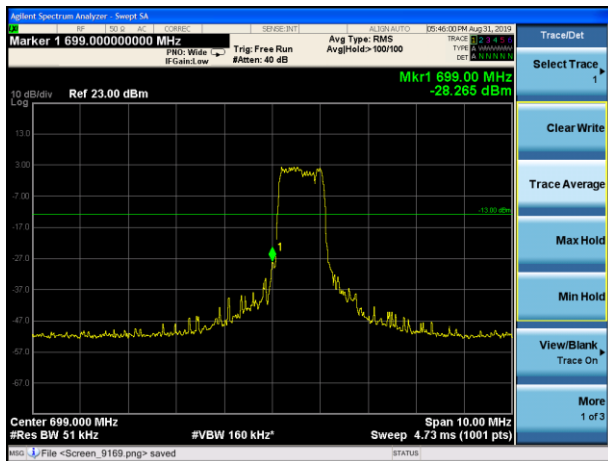

LTE Band 12 QPSK 10MHz CH-Low, 1 RB

LTE Band 12 QPSK 10MHz CH-High, 1 RB

LTE Band 12 QPSK 10MHz CH-Low, 100%RB

LTE Band 12 QPSK 10MHz CH-High, 100%RB

LTE Band 12 16QAM 1.4MHz CH-Low, 1 RB

LTE Band 12 16QAM 1.4MHz CH-High, 1 RB

LTE Band 12 16QAM 1.4MHz CH-Low, 100%RB

LTE Band 12 16QAM 1.4MHz CH-High, 100%RB

LTE Band 12 16QAM 3MHz CH-Low, 1 RB

LTE Band 12 16QAM 3MHz CH-High, 1 RB

LTE Band 12 16QAM 3MHz CH-Low, 100%RB

LTE Band 12 16QAM 3MHz CH-High, 100%RB