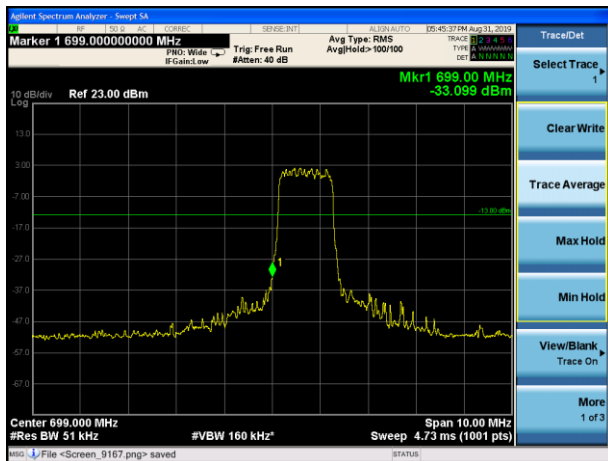

LTE Band 4 16QAM 15MHz CH-Low, 100%RB

LTE Band 4 16QAM 15MHz CH-High, 100%RB

LTE Band 4 16QAM 20MHz CH-Low, 1 RB

LTE Band 4 16QAM 20MHz CH-High, 1 RB

LTE Band 4 16QAM 20MHz CH-Low, 100%RB

LTE Band 4 16QAM 20MHz CH-High, 100%RB

LTE Band 12 QPSK 1.4MHz CH-Low, 1 RB

LTE Band 12 QPSK 1.4MHz CH-High, 1 RB

LTE Band 12 QPSK 1.4MHz CH-Low, 100%RB

LTE Band 12 QPSK 1.4MHz CH-High, 100%RB

LTE Band 12 QPSK 3MHz CH-Low, 1 RB

LTE Band 12 QPSK 3MHz CH-High, 1 RB