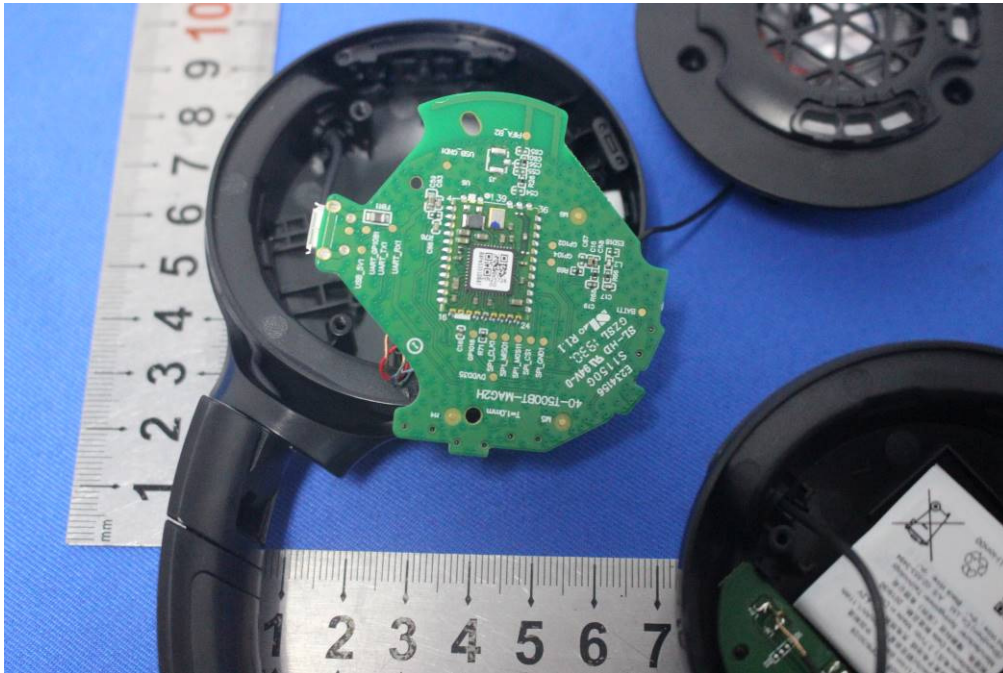

Internal Photos

for SZEM1908017630CR

FCC ID: APITUNE500BTM

1 EUT Constructional Details

Antenna location: