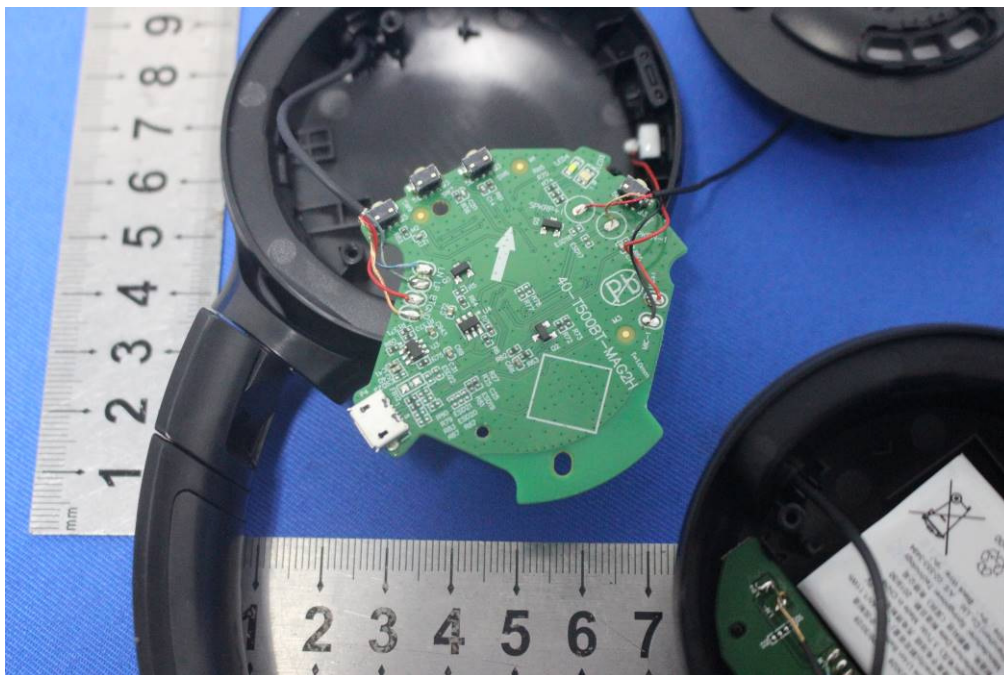

Internal Photos

for SZEM1908017630CR

FCC ID: APITUNE500BTM

1 EUT Constructional Details

Antenna location: