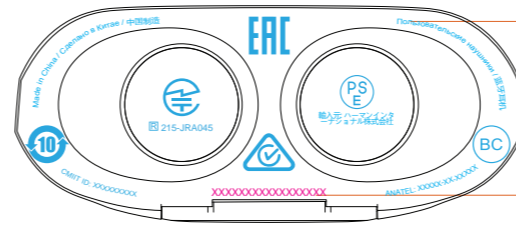

(Inside)

Compliance (cover inside)

in mold
finishes: semi gloss

Serial Number

laser etching

Compliance (back of charging case)

silk print

- finishes: semi gloss
- #pink: Cool Grey 7C
- #white: Cool Grey 7C
- #yellow: Cool Grey 7C
- #green: Cool Grey 9C
- #blue: Cool Grey 9C
- #black: Cool Grey 9C