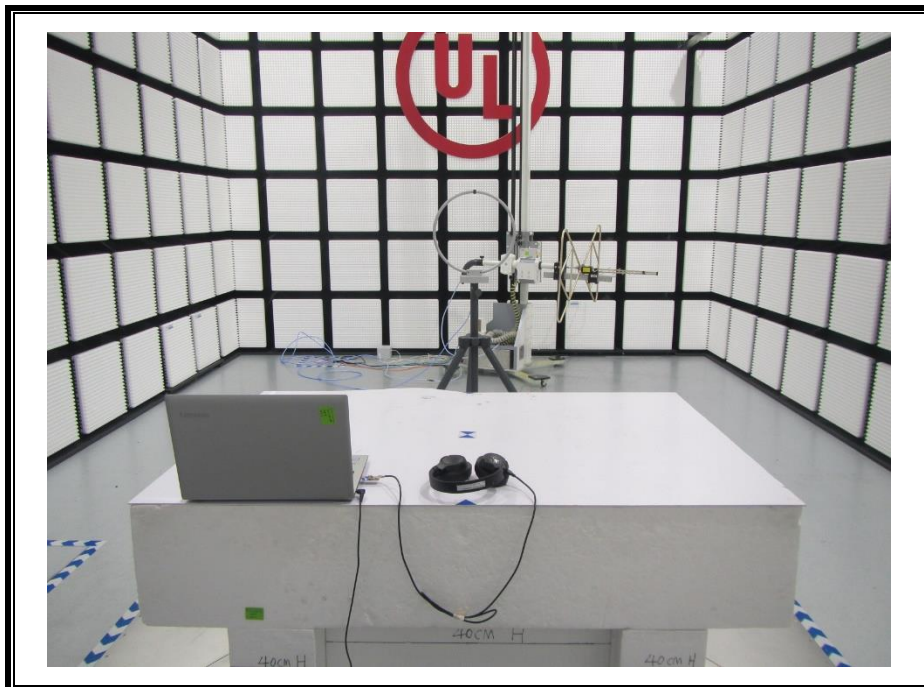

Appendix II

Setup Photographs

RADIATED RF MEASUREMENT SETUP (ABOVE 1 GHz)

MEASUREMENT POSITION (Y axis)

MEASUREMENT POSITION (Z axis)

RADIATED RF MEASUREMENT SETUP (30MHz~1GHz)

RADIATED RF MEASUREMENT SETUP (Below 30MHz)

POWERLINE CONDUCTED EMISSIONS MEASUREMENT SETUP