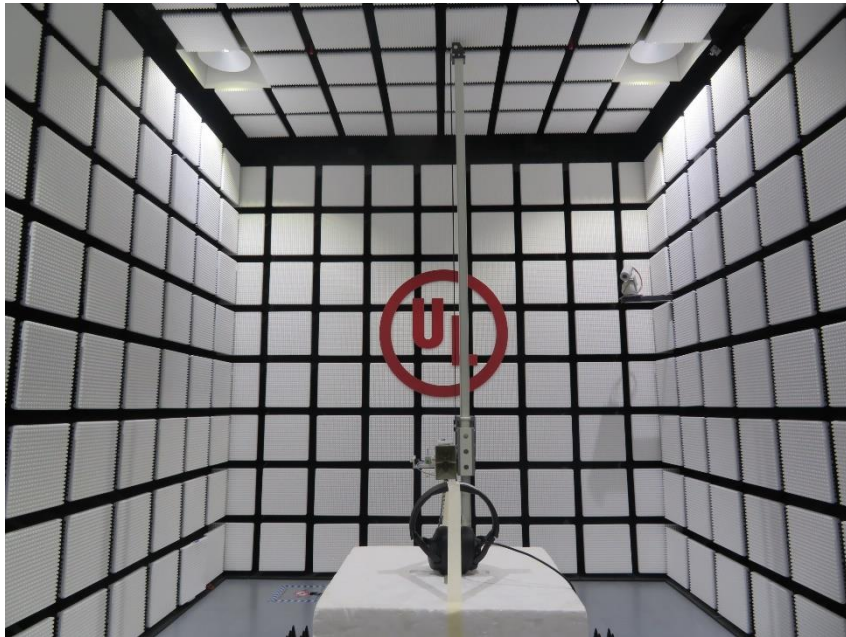

Appendix II

Setup Photographs

RADIATED RF MEASUREMENT SETUP (ABOVE 1 GHz)

MEASUREMENT POSITION (Y axis)

MEASUREMENT POSITION (Z axis)

RADIATED RF MEASUREMENT SETUP (30MHz~1GHz)

RADIATED RF MEASUREMENT SETUP (Below 30MHz)

POWERLINE CONDUCTED EMISSIONS MEASUREMENT SETUP