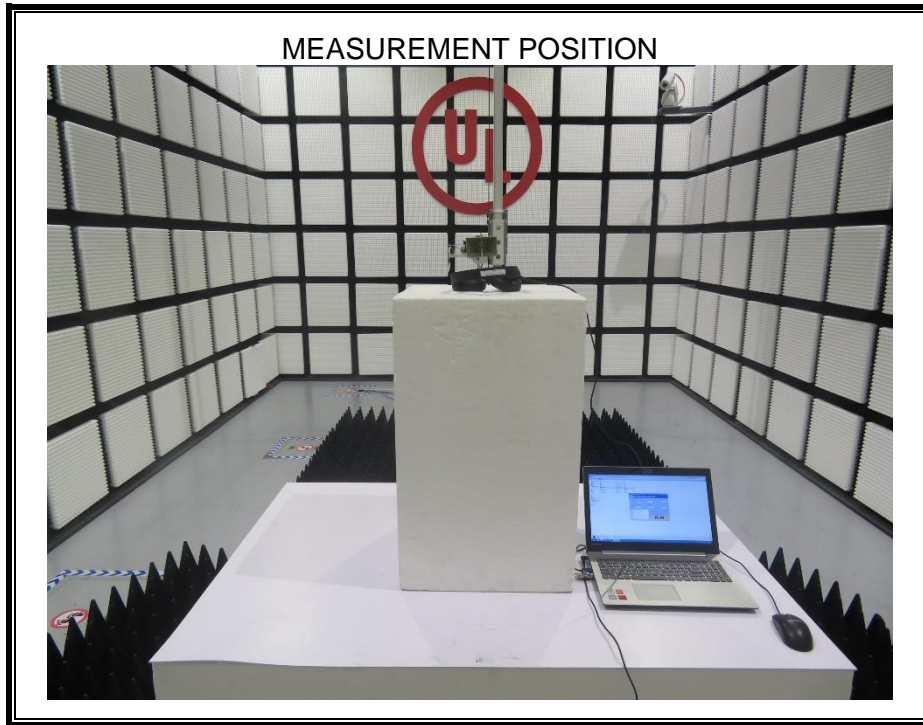

Appendix II

Setup Photographs

RADIATED RF MEASUREMENT SETUP (ABOVE 1 GHz)

MEASUREMENT POSITION (Y axis)

MEASUREMENT POSITION (Z axis)

RADIATED RF MEASUREMENT SETUP (30MHz~1GHz)

RADIATED RF MEASUREMENT SETUP (Below 30MHz)

POWERLINE CONDUCTED EMISSIONS MEASUREMENT SETUP