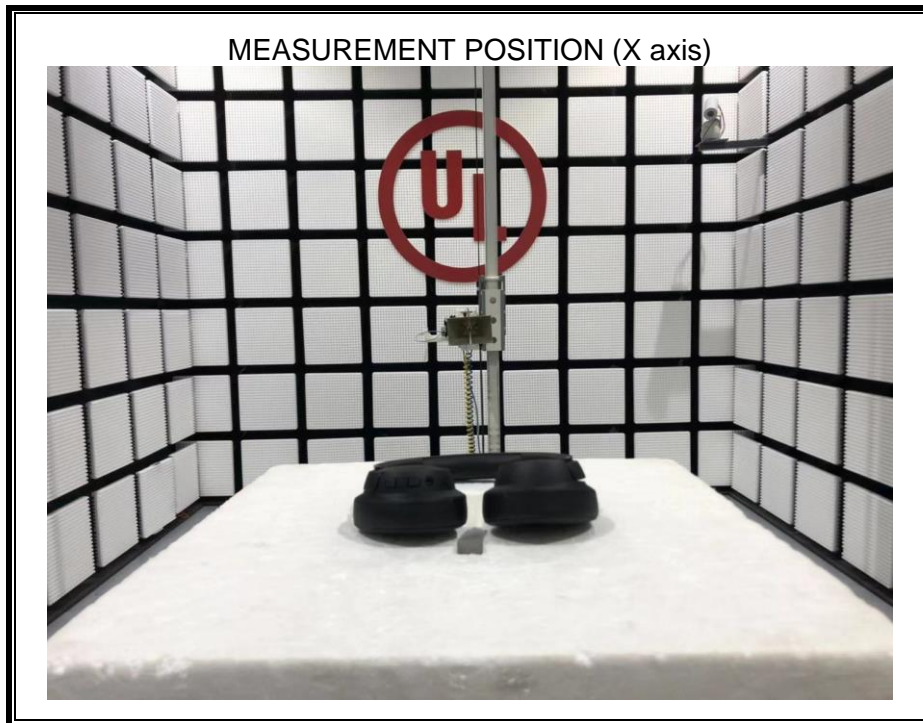

Appendix II

Setup Photographs

RADIATED RF MEASUREMENT SETUP (ABOVE 1 GHz)

MEASUREMENT POSITION (Y axis)

MEASUREMENT POSITION (Z axis)

RADIATED RF MEASUREMENT SETUP (30MHz~1GHz)

RADIATED RF MEASUREMENT SETUP (Below 30MHz)

POWERLINE CONDUCTED EMISSIONS MEASUREMENT SETUP