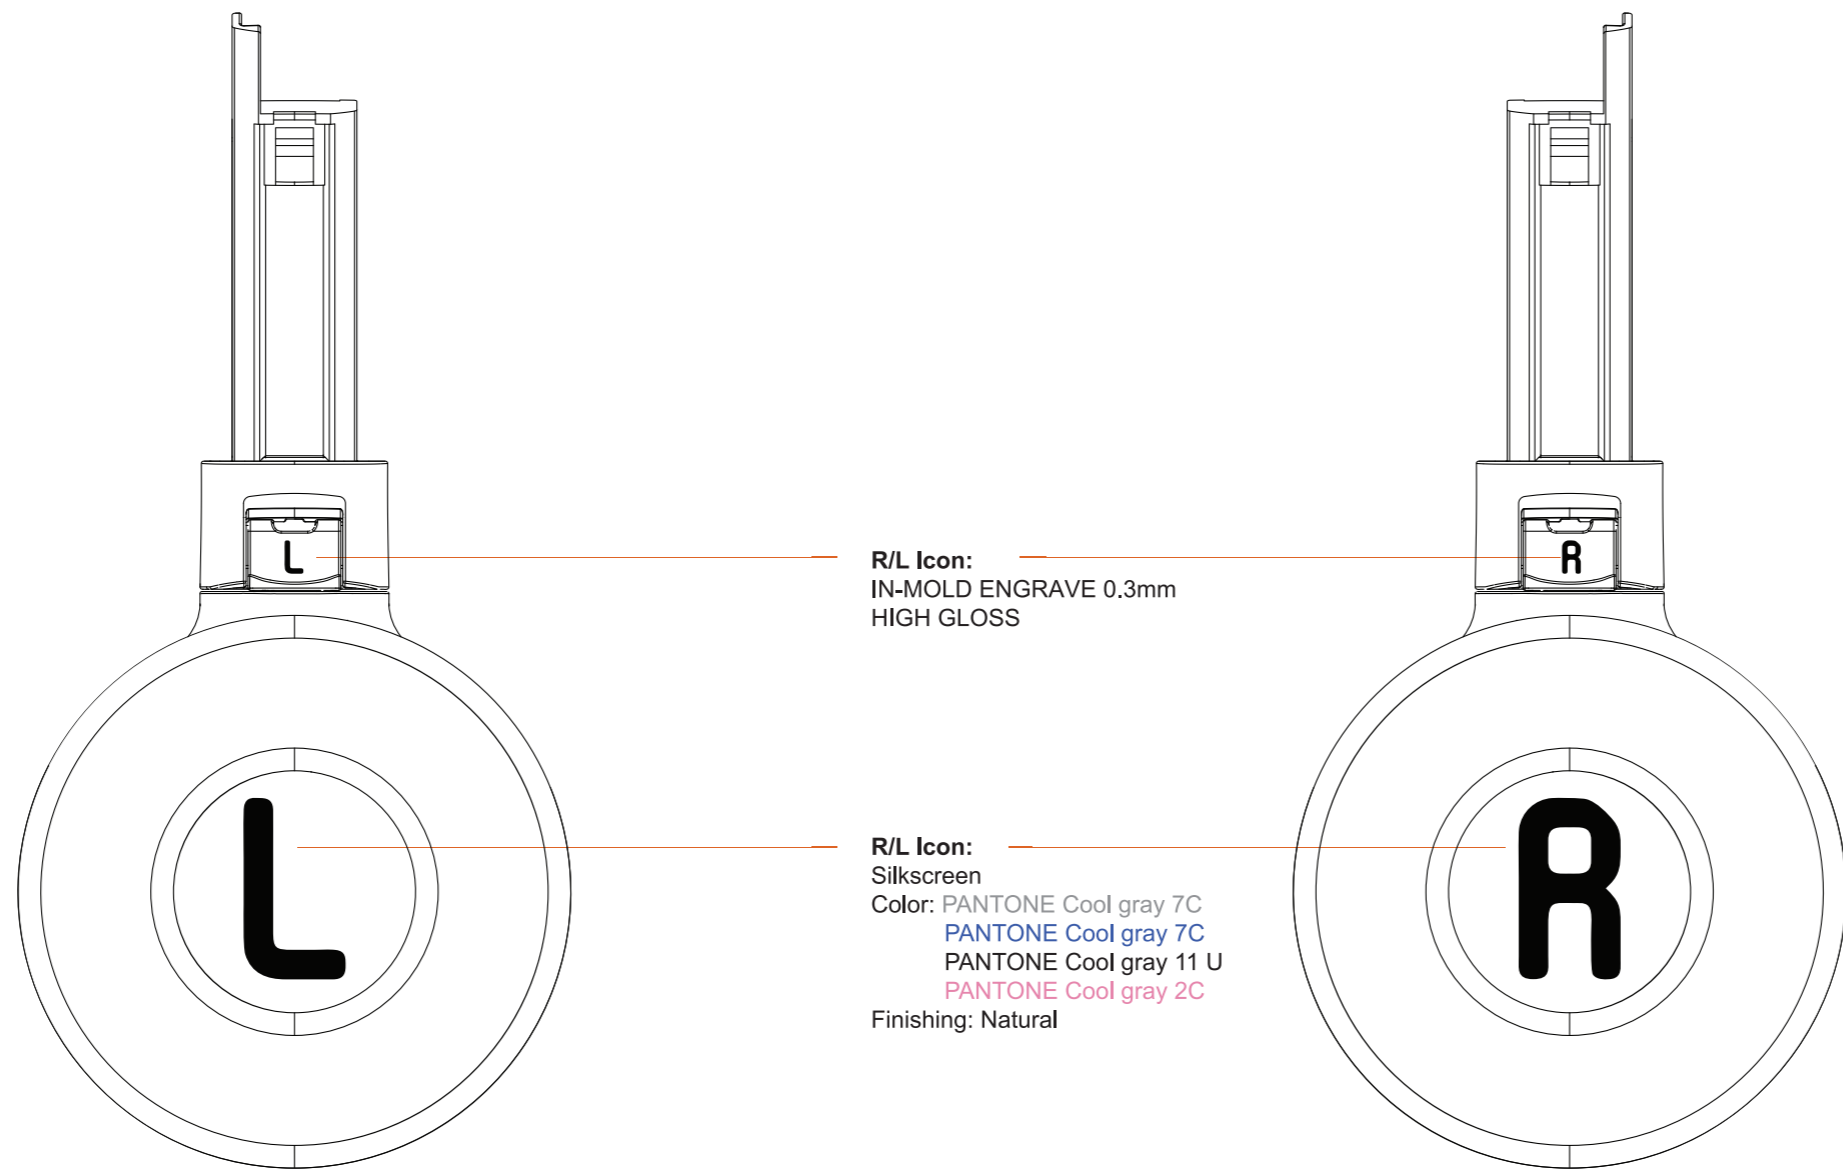

JBL T600BTNC ARTWORK
2017-10-25 SCALE 1:1

R/L Icon:
IN-MOLD ENGRAVE 0.3mm
HIGH GLOSS

R/L Icon:
Silkscreen
Color: PANTONE Cool gray 7C
PANTONE Cool gray 7C
PANTONE Cool gray 11 U
PANTONE Cool gray 2C
Finishing: Natural

JBL T600BTNC ARTWORK
2017-11-03 SCALE 1:1

+/- Icon:
Inmold, engraved 0.2mm
Finishing: High gloss

Power Icon:
Inmold, engraved 0.2mm
Finishing: High gloss

NC Icon:
Inmold, engraved 0.2mm
Finishing: High gloss