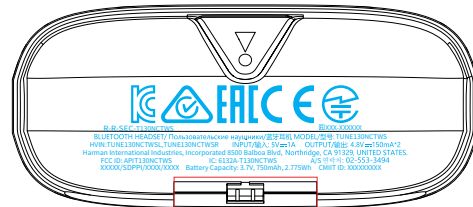

JBL TUNE 130 NC
 Artworks - Scale 1:1 - Unit: mm

**Compliance
laser etching**

**Compliance
laser etching**

**Compliance
laser etching**

**SN number
laser etching lighter than upper case color**