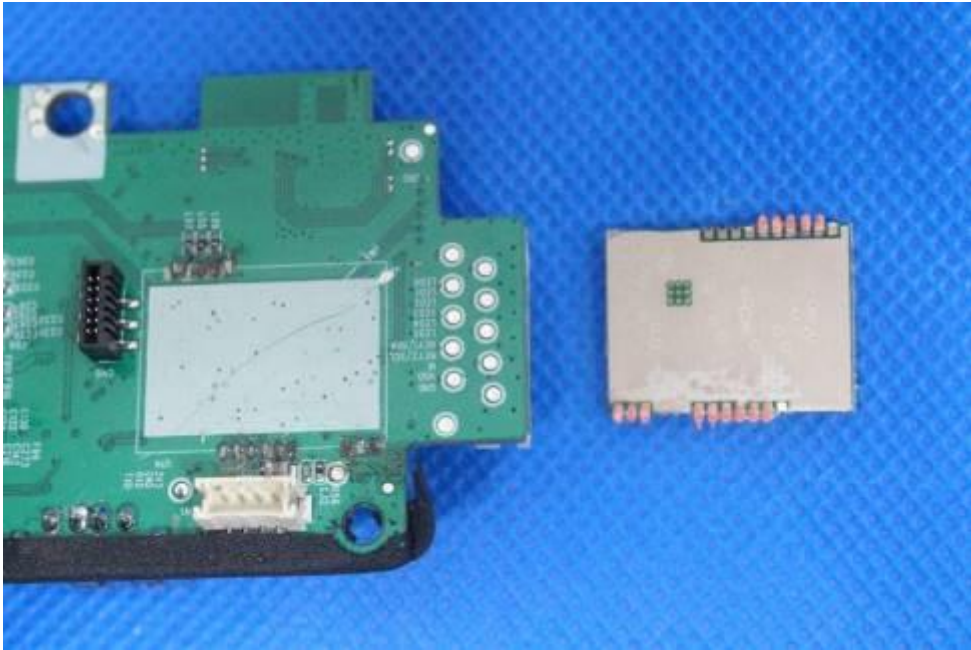

Internal Photo

BT antenna:

2.4G antenna