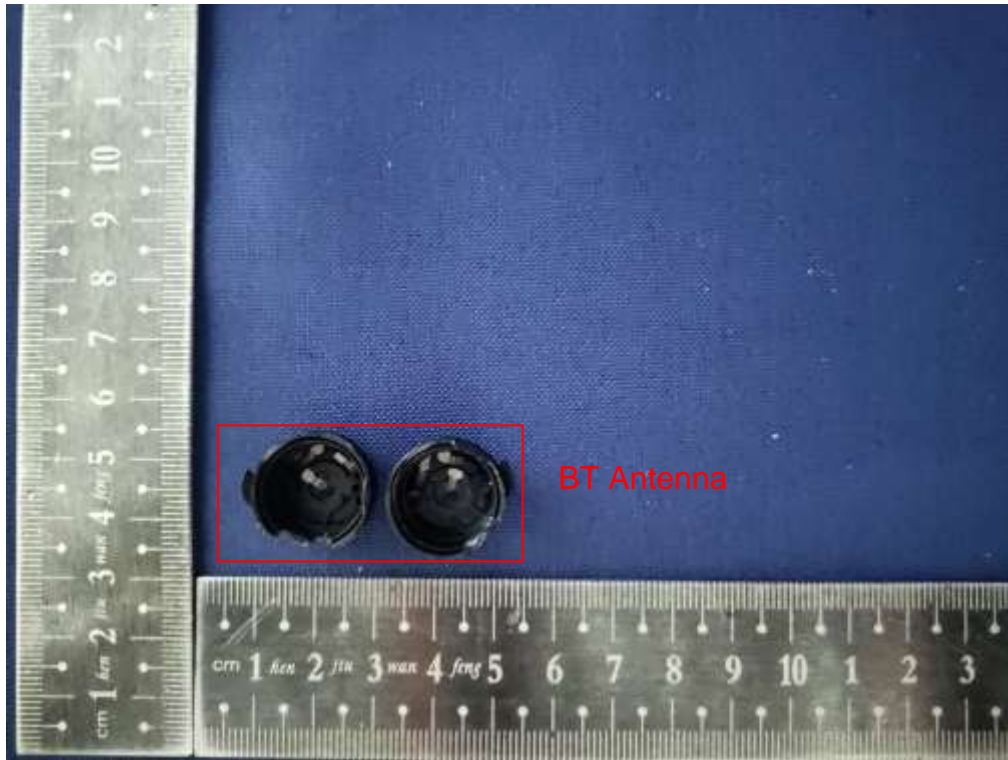

EUT Photos (Model: REFLECT FLOW PRO)

EUT Antenna Locations

SAR Test Setup Photos

Left ear Front side (0mm)

Left ear Back side(0mm)

Left ear Left side (0mm)

Left ear Right side (0mm)

Left ear Top side (0mm)

Left ear Bottom side(0mm)

Right ear Front side (0mm)

Right ear Back side (0mm)

Right ear Left side (0mm)

Right ear Right side (0mm)

Right ear Top side (0mm)

Right ear Bottom side (0mm)