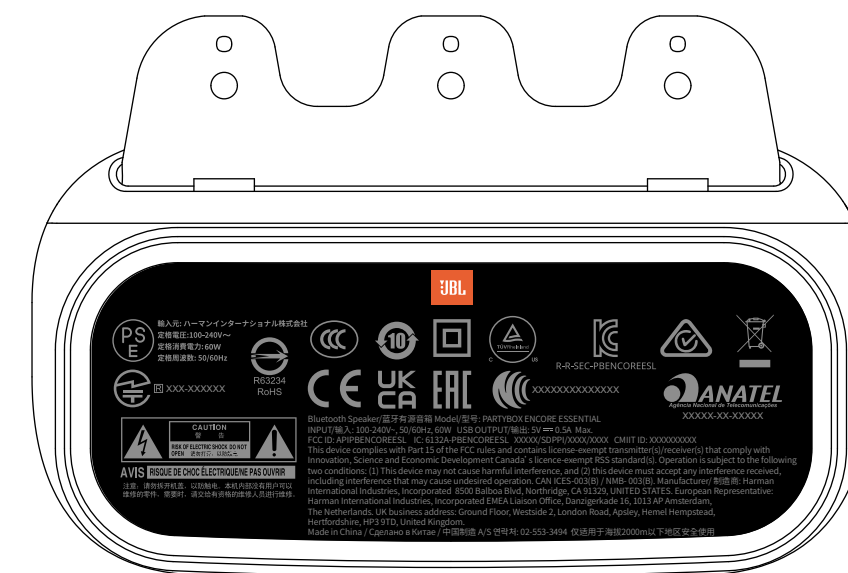

JBL Partybox ENCORE CMF AND ARTWORK / Compliance Label

Artworks - Unit: mm

PARTYBOX ENCORE ESSENTIAL

label location: inside the USB port case

IO COVER- INSIDEMATERIAL:
PC SHEETFINISH: MATTE
COLOR: PANTONE 426C

TEXT FINISHING: MATTE, SILKSCREEN
COLOR: PANTONE COOL GRAY 6C