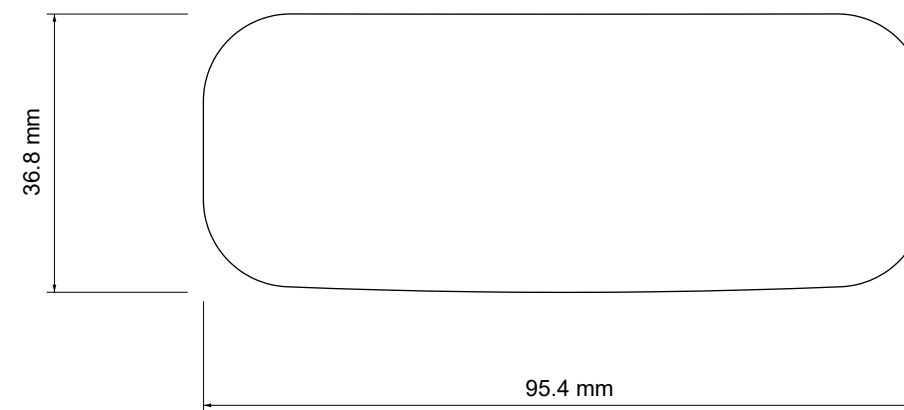

JBL Partybox ENCORE CMF AND ARTWORK / Compliance Label

Artworks - Unit: mm

PARTYBOX ENCORE ESSENTIAL

label location: inside the USB port case

IO COVER- INSIDEMATERIAL:
PC SHEETFINISH: MATTE
COLOR: PANTONE 426C

TEXT FINISHING: MATTE, SILKSCREEN
COLOR: PANTONE COOL GRAY 6C