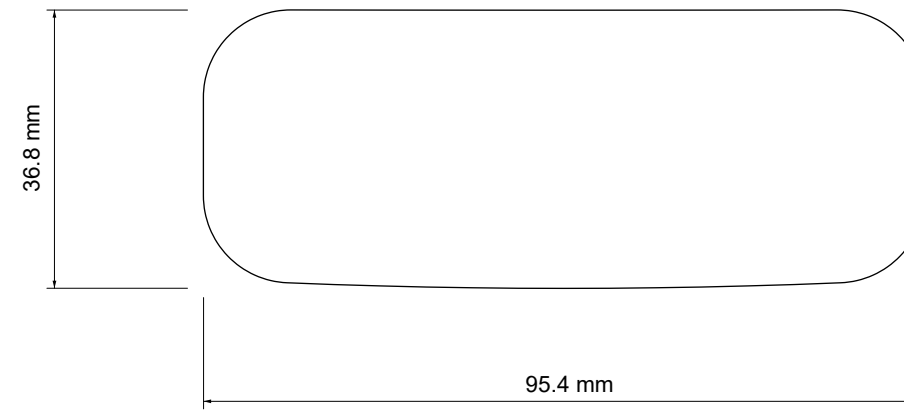

JBL Partybox ENCORE CMF AND ARTWORK / Compliance Label

Artworks - Unit: mm
2022-01-21

PARTYBOX ENCORE ESSENTIAL

IO COVER- INSIDEMATERIAL:
PC SHEETFINISH: MATTE
COLOR: PANTONE 426C

TEXT FINISHING: MATTE, SILKSCREEN
COLOR: PANTONE COOL GRAY 6C