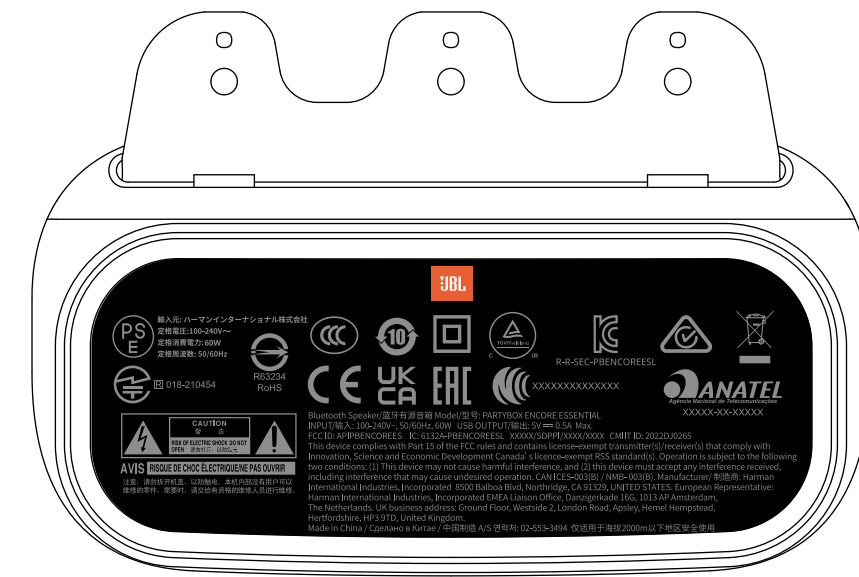

JBL Partybox ENCORE CMF AND ARTWORK / Compliance Label

Artworks - Unit: mm
2022-01-21

PARTYBOX ENCORE ESSENTIAL

IO COVER- INSIDEMATERIAL:
PC SHEETFINISH: MATTE
COLOR: PANTONE 426C

TEXT FINISHING: MATTE, SILKSCREEN
COLOR: PANTONE COOL GRAY 6C