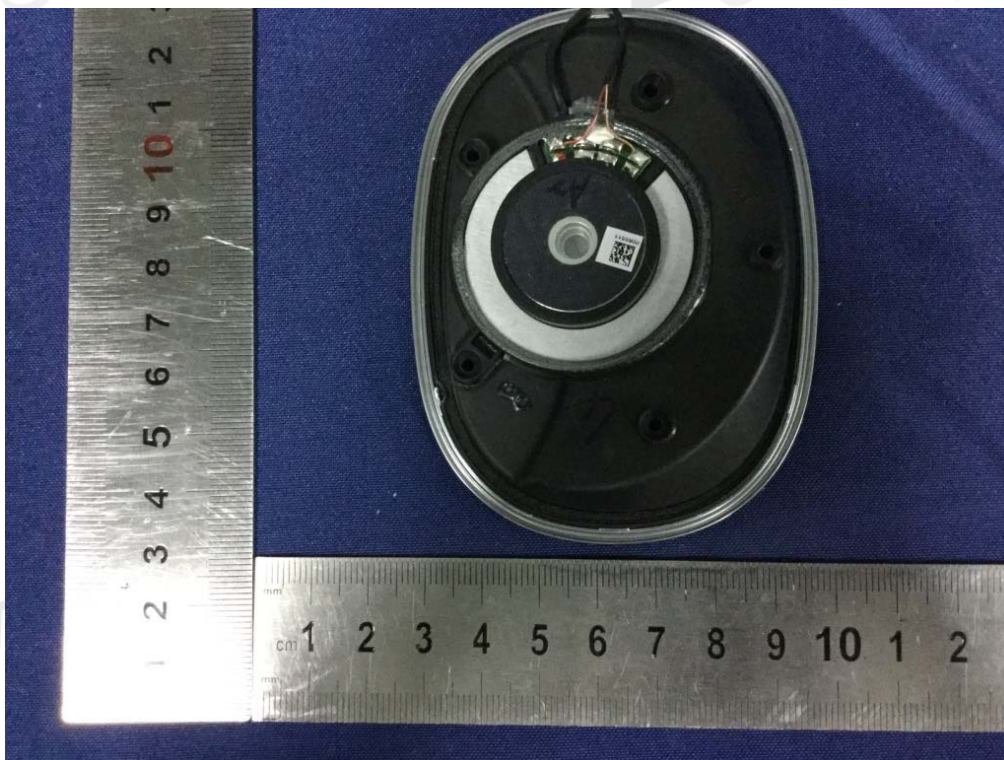

Model No.: N700NCM2

BT Antenna

END OF REPORT