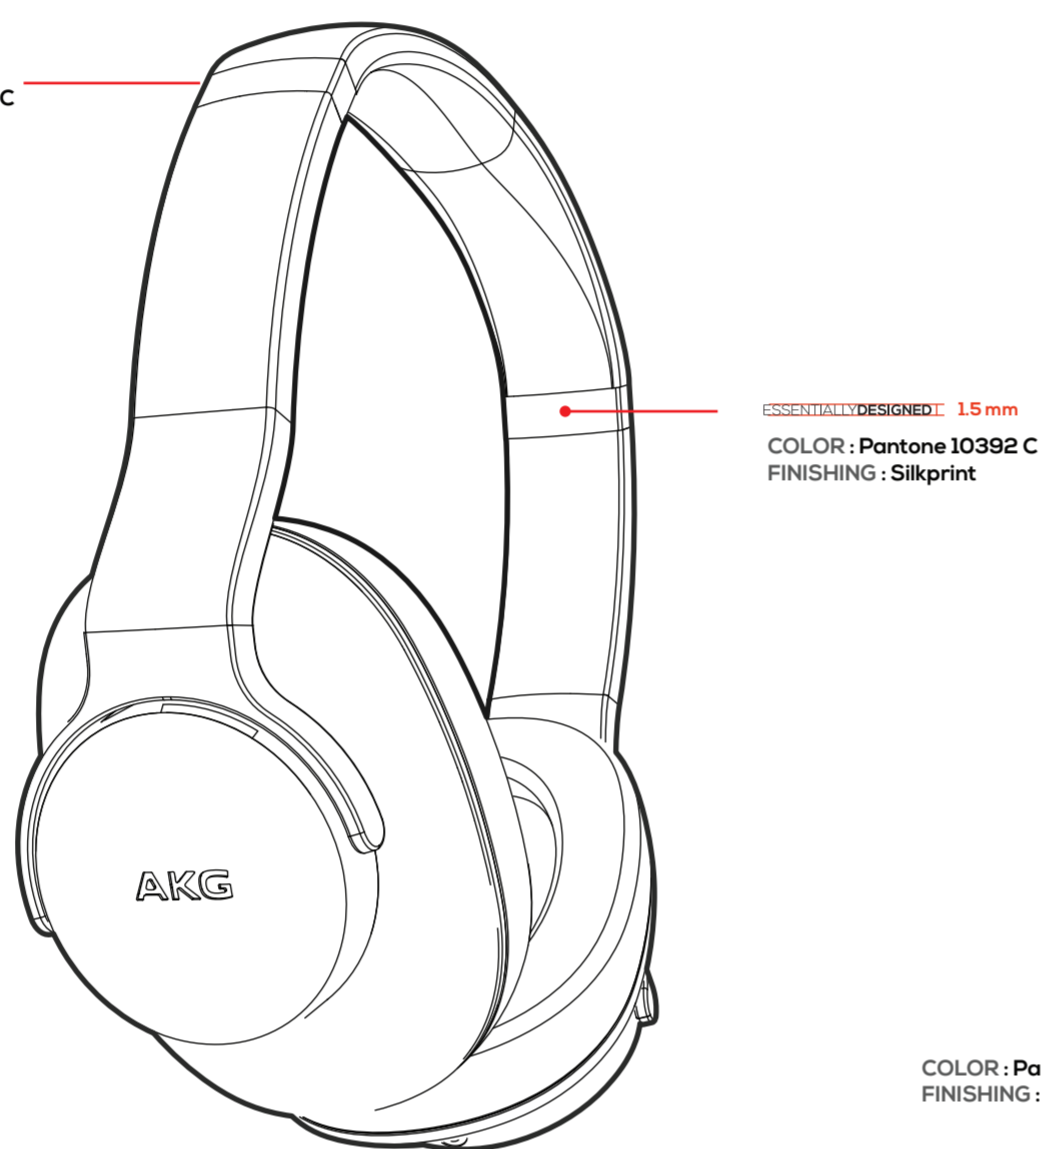

RIGHT

LEFT

EST 1947 VIENNA 2.1 mm  
COLOR: Pantone 10392 C  
FINISHING: Silkprint

L R 5.4 mm  
COLOR: Pantone Black 6C  
FINISHING: LASER ETCHING

COLOR: Pantone 10392C  
FINISHING: Silkprint

31 mm  
COLOR: High glossy in the mould

LEFT

RIGHT

1.5 mm  
COLOR: Pantone Black 6C  
FINISHING: LOGO HIGH GLOSSY IN THE MOULD

COLOR: DARK GRAY  
FINISHING: LASER ETCHING

3.5 mm

3.5 mm

COLOR: LIGHT GRAY  
FINISHING: LASER ETCHING

1.5 mm

1.5 mm

COLOR: DARK GRAY  
FINISHING: LASER ETCHING

LEFT

RIGHT