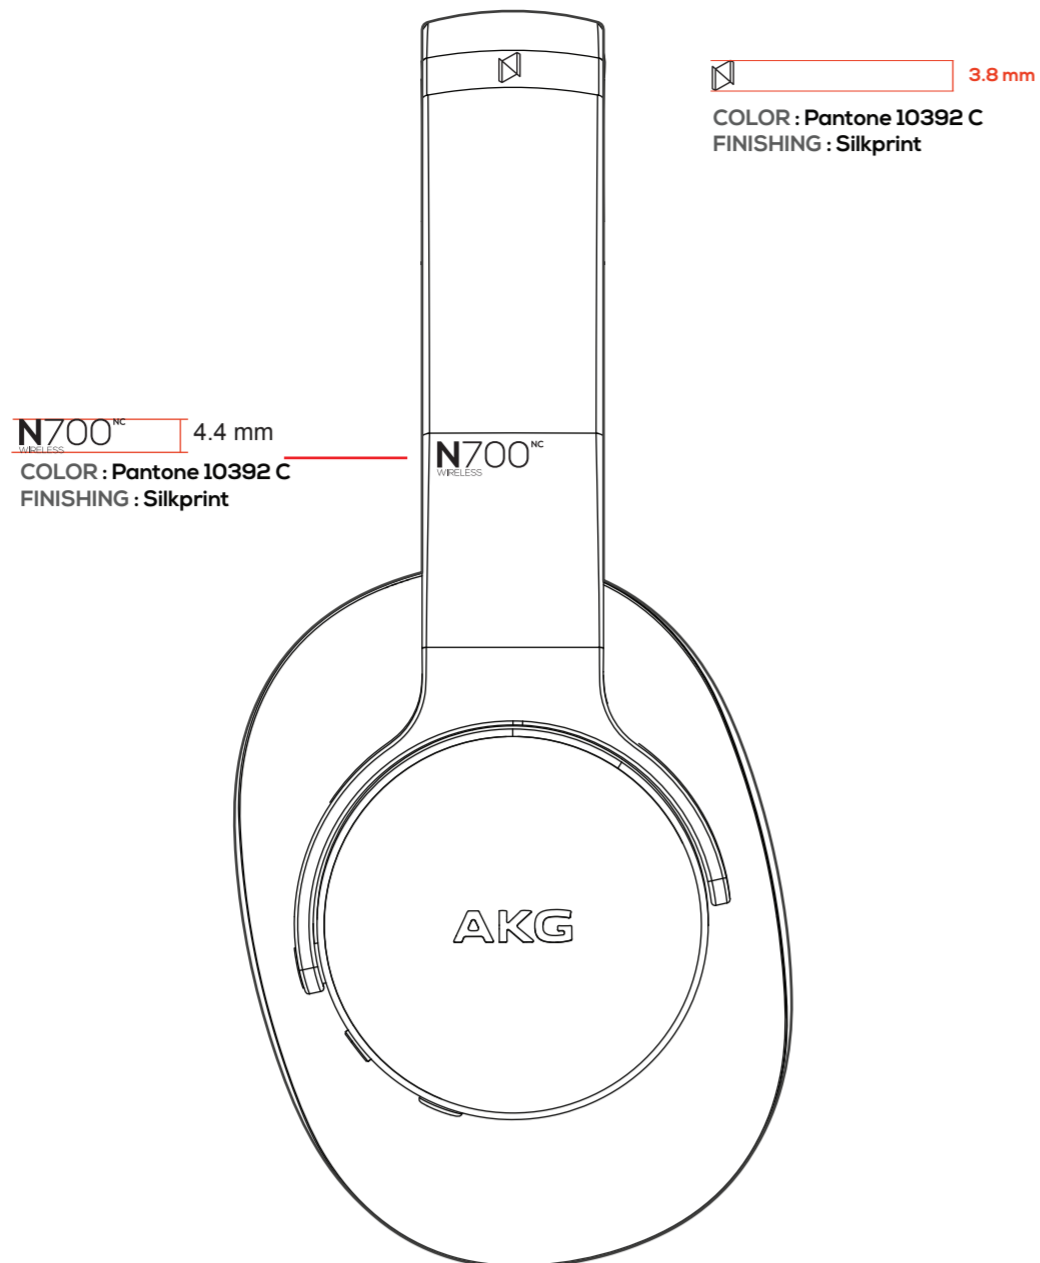

RIGHT

LEFT

EST 1947 VIENNA 2.1 mm  
COLOR: Pantone 10392 C  
FINISHING: Silkprint

L R 5.4 mm  
COLOR: Pantone Black 6C  
FINISHING: LASER ETCHING

COLOR: Pantone 10392C  
FINISHING: Silkprint

31 mm  
COLOR: High glossy in the mould

LEFT

RIGHT

1.5 mm  
COLOR: Pantone Black 6C  
FINISHING: LOGO HIGH GLOSSY IN THE MOULD

COLOR: DARK GRAY  
FINISHING: LASER ETCHING

3.5 mm

3.5 mm

COLOR: LIGHT GRAY  
FINISHING: LASER ETCHING

1.5 mm

1.5 mm

COLOR: DARK GRAY  
FINISHING: LASER ETCHING

LEFT

RIGHT