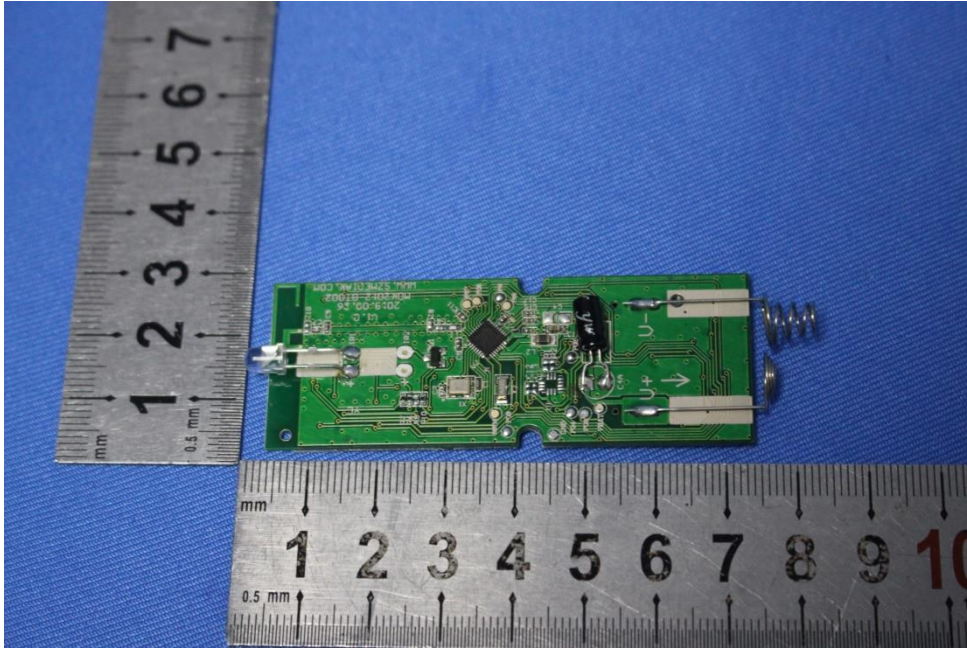

# Internal Photos for SZEM2009009786CR

FCC ID: APILOVESACR

# 1 EUT Constructional Details

Antenna: