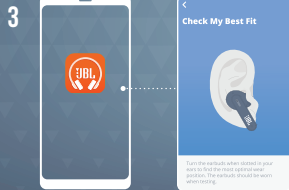

QUICK START GUIDE

LIVEPRO2 TWS

WHAT'S IN THE BOX

S/M/L

SCAN ME

APP

JBL HEADPHONES

GET EVEN MORE CONTROL AND PERSONALIZATION OF YOUR LISTENING EXPERIENCE WITH THIS FREE APP.

HOW TO WEAR

1 TRY DIFFERENT SIZES FOR A PERFECT FIT AND AUDIO PERFORMANCE.

FIRST TIME USE

POWER ON & CONNECT

OTHERS

ANDROID™ 6.0+

CHOOSE "JBL LIVE PRO 2 TWS" TO CONNECT

DUAL CONNECT + SYNC

MULTI-POINT CONNECTION

- TAP × 1
- HOLD (5s)

CONTROLS

* ENABLE ADVANCE CONTROLS BY CONNECTING YOUR JBL LIVE PRO 2 TWS TO JBL HEADPHONES APP 

** ENABLE VOICE ASSISTANT THROUGH JBL HEADPHONES APP AND ASSIGN IT TO YOUR PREFERRED EARBUD (L/R).