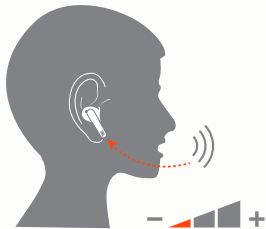

MULTI-POINT CONNECTION

- TAP × 1
- HOLD (5s)

CONTROLS

* ENABLE ADVANCE CONTROLS BY CONNECTING YOUR JBL LIVE PRO 2 TWS TO JBL HEADPHONES APP 

** ENABLE VOICE ASSISTANT THROUGH JBL HEADPHONES APP AND ASSIGN IT TO YOUR PREFERRED EARBUD (L/R).

AUTO PLAY/PAUSE

VOICEAWARE

POWER OFF

FACTORY RESET

● TAP × 2
— HOLD (5s)

DO MORE WITH THE APP

HANDS-FREE VOICE CONTROL

GET MORE DONE ON THE GO. SAY "OK GOOGLE" TO GET STARTED.