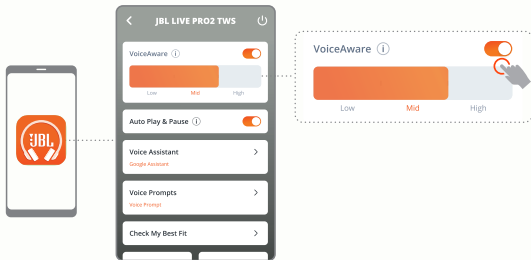

MULTI-POINT CONNECTION

- TAP × 1
- HOLD (5s)

CONTROLS

* ENABLE ADVANCE CONTROLS BY CONNECTING YOUR JBL LIVE PRO 2 TWS TO JBL HEADPHONES APP 

** ENABLE VOICE ASSISTANT THROUGH JBL HEADPHONES APP AND ASSIGN IT TO YOUR PREFERRED EARBUD (L/R).

AUTO PLAY/PAUSE

VOICEAWARE

POWER OFF

FACTORY RESET

● TAP × 2
— HOLD (5s)

DO MORE WITH THE APP

HANDS-FREE VOICE CONTROL

GET MORE DONE ON THE GO. SAY "OK GOOGLE" TO GET STARTED.