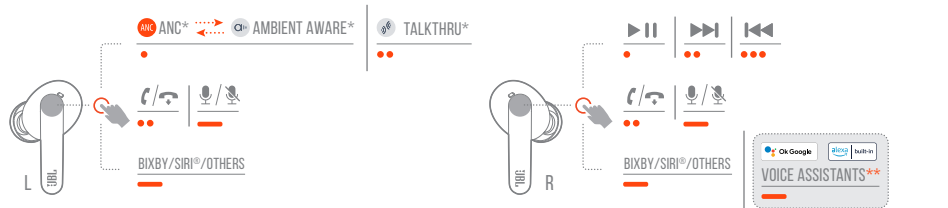

HOW TO WEAR

1 TRY DIFFERENT SIZES FOR A PERFECT FIT AND AUDIO PERFORMANCE.

FIRST TIME USE

POWER ON & CONNECT

OTHERS

ANDROID™ 6.0+

CHOOSE "JBL LIVE PRO 2 TWS" TO CONNECT

DUAL CONNECT + SYNC

MULTI-POINT CONNECTION

- TAP × 1
- HOLD (5s)

CONTROLS

* ENABLE ADVANCE CONTROLS BY CONNECTING YOUR JBL LIVE PRO 2 TWS TO JBL HEADPHONES APP 

** ENABLE VOICE ASSISTANT THROUGH JBL HEADPHONES APP AND ASSIGN IT TO YOUR PREFERRED EARBUD (L/R).