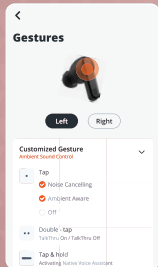

MULTI-POINT CONNECTION

- TAP × 1
- HOLD (5s)

CONTROLS

* ENABLE ADVANCE CONTROLS BY CONNECTING YOUR JBL LIVE PRO 2 TWS TO JBL HEADPHONES APP 

** ENABLE VOICE ASSISTANT THROUGH JBL HEADPHONES APP AND ASSIGN IT TO YOUR PREFERRED EARBUD (L/R).

AUTO PLAY/PAUSE

VOICEAWARE

POWER OFF

FACTORY RESET

● TAP × 2
— HOLD (5s)

DO MORE WITH THE APP

HANDS-FREE VOICE CONTROL

GET MORE DONE ON THE GO. SAY "OK GOOGLE" TO GET STARTED.