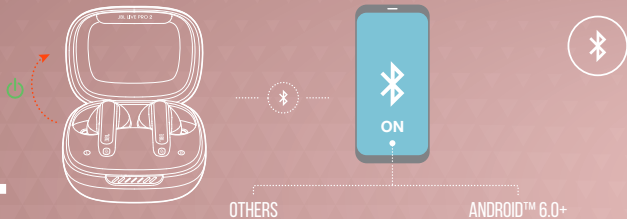

HOW TO WEAR

1 TRY DIFFERENT SIZES FOR A PERFECT FIT AND AUDIO PERFORMANCE.

FIRST TIME USE

POWER ON & CONNECT

OTHERS

ANDROID™ 6.0+

CHOOSE "JBL LIVE PRO 2 TWS" TO CONNECT

DUAL CONNECT + SYNC

MULTI-POINT CONNECTION

- TAP × 1
- HOLD (5s)

CONTROLS

* ENABLE ADVANCE CONTROLS BY CONNECTING YOUR JBL LIVE PRO 2 TWS TO JBL HEADPHONES APP 

** ENABLE VOICE ASSISTANT THROUGH JBL HEADPHONES APP AND ASSIGN IT TO YOUR PREFERRED EARBUD (L/R).