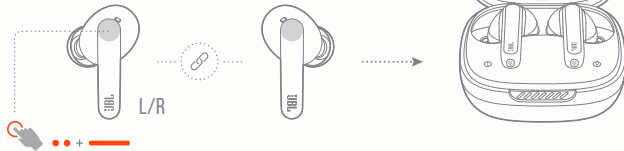

MULTI-POINT CONNECTION

- TAP × 1
- HOLD (5s)

CONTROLS

* ENABLE ADVANCE CONTROLS BY CONNECTING YOUR JBL LIVE PRO 2 TWS TO JBL HEADPHONES APP 

** ENABLE VOICE ASSISTANT THROUGH JBL HEADPHONES APP AND ASSIGN IT TO YOUR PREFERRED EARBUD (L/R).

AUTO PLAY/PAUSE

VOICEAWARE

POWER OFF

FACTORY RESET

● TAP × 2
— HOLD (5s)

DO MORE WITH THE APP

HANDS-FREE VOICE CONTROL

GET MORE DONE ON THE GO. SAY "OK GOOGLE" TO GET STARTED.