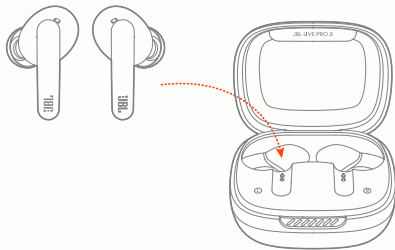

HOW TO WEAR

1 TRY DIFFERENT SIZES FOR A PERFECT FIT AND AUDIO PERFORMANCE.

FIRST TIME USE

POWER ON & CONNECT

OTHERS

ANDROID™ 6.0+

CHOOSE "JBL LIVE PRO 2 TWS" TO CONNECT

DUAL CONNECT + SYNC

MULTI-POINT CONNECTION

- TAP × 1
- HOLD (5s)

CONTROLS

* ENABLE ADVANCE CONTROLS BY CONNECTING YOUR JBL LIVE PRO 2 TWS TO JBL HEADPHONES APP 

** ENABLE VOICE ASSISTANT THROUGH JBL HEADPHONES APP AND ASSIGN IT TO YOUR PREFERRED EARBUD (L/R).