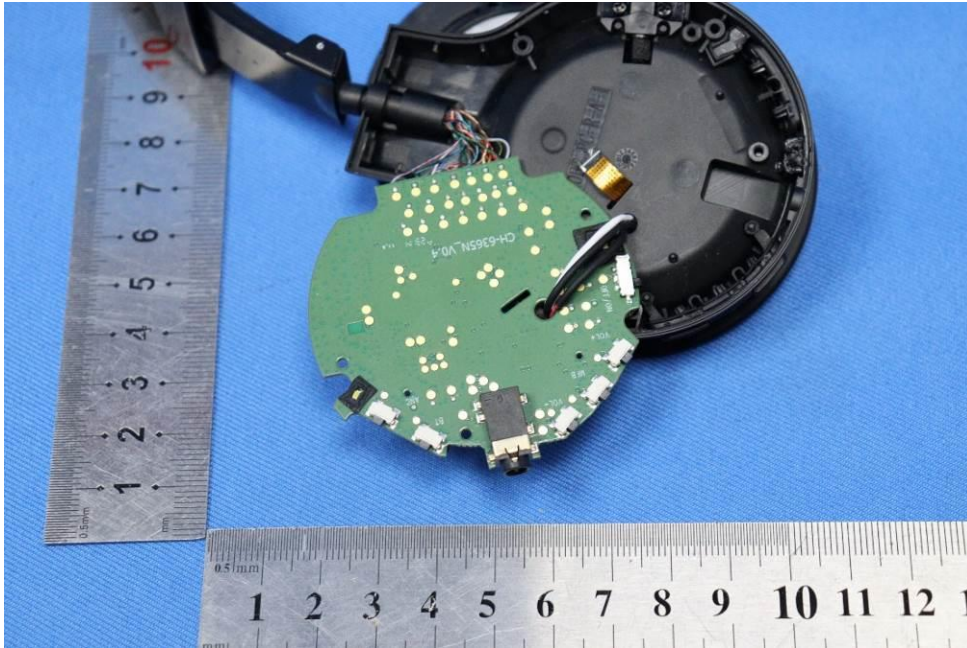

Appendix

Internal Photos

for SZCR2305001403AT

FCC ID: APILIVE670NC

EUT Constructional Details (EUT Photos)

Antenna location:

- End of the Appendix -