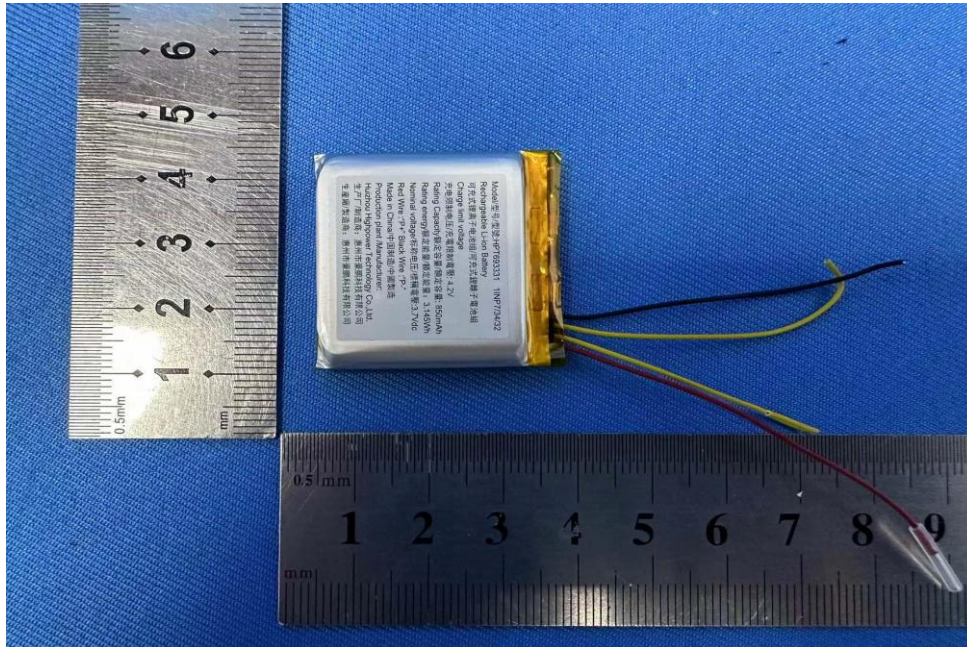

Appendix

Internal Photos

for SZCR2305001403AT

FCC ID: APILIVE670NC

EUT Constructional Details (EUT Photos)

Antenna location:

- End of the Appendix -