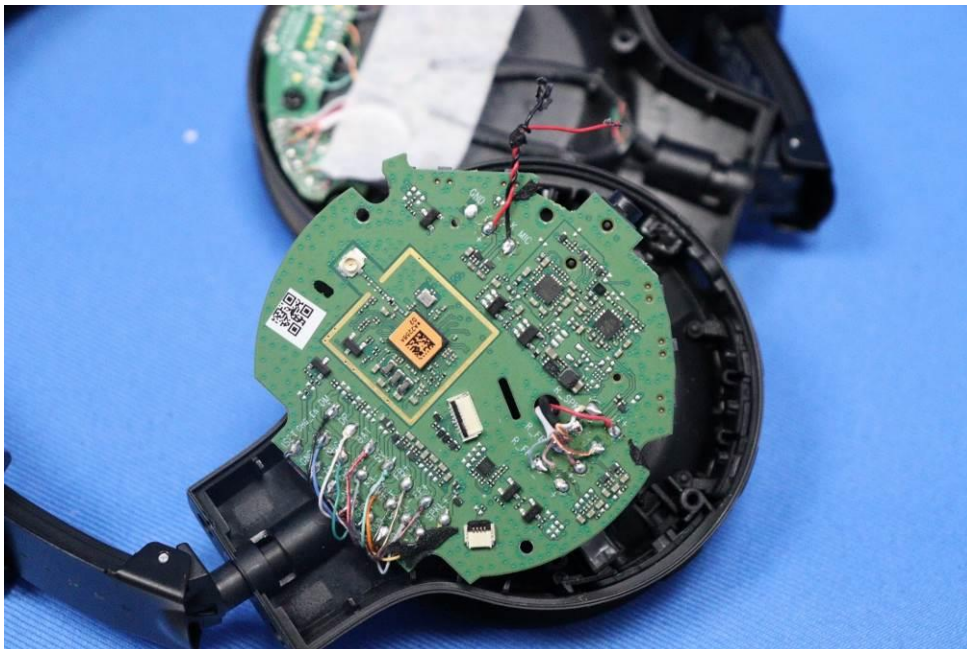

Appendix

Internal Photos

for SZCR2305001403AT

FCC ID: APILIVE670NC

EUT Constructional Details (EUT Photos)

Antenna location:

- End of the Appendix -