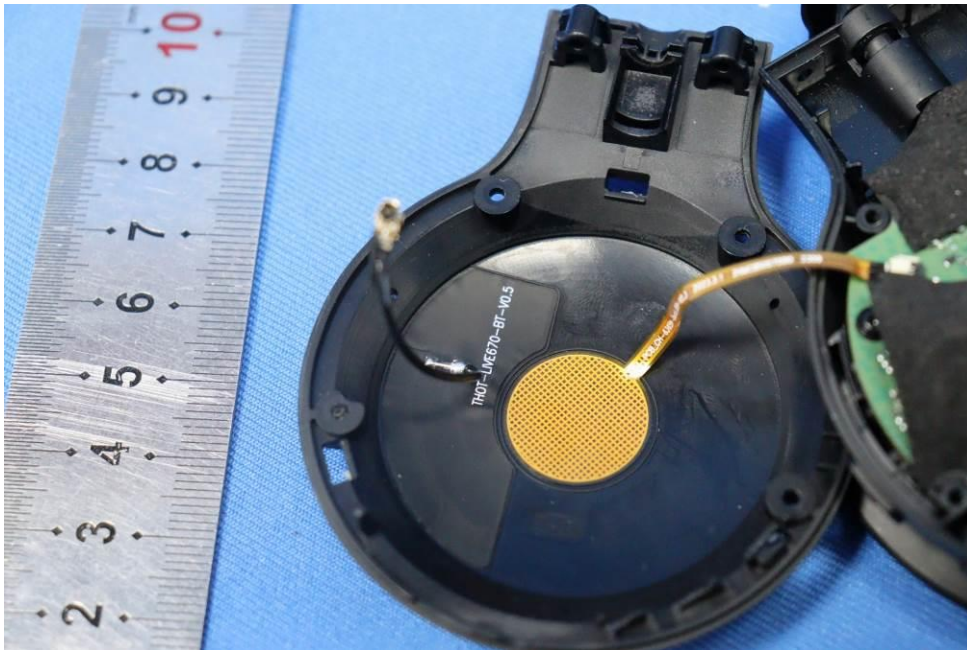

Appendix

Internal Photos

for SZCR2305001403AT

FCC ID: APILIVE670NC

EUT Constructional Details (EUT Photos)

Antenna location:

- End of the Appendix -