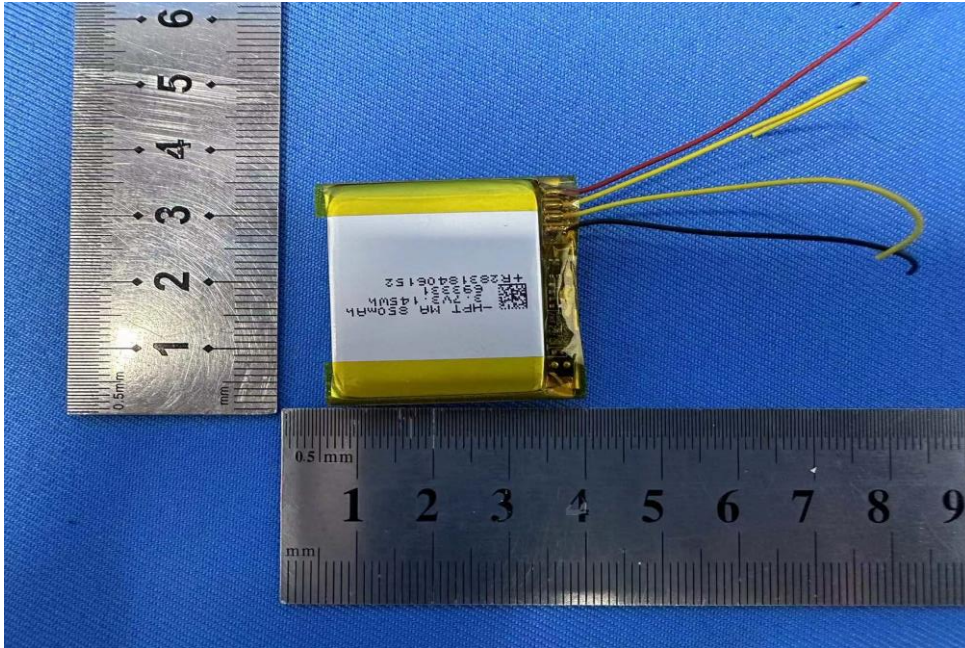

Appendix

Internal Photos

for SZCR2305001403AT

FCC ID: APILIVE670NC

EUT Constructional Details (EUT Photos)

Antenna location:

- End of the Appendix -