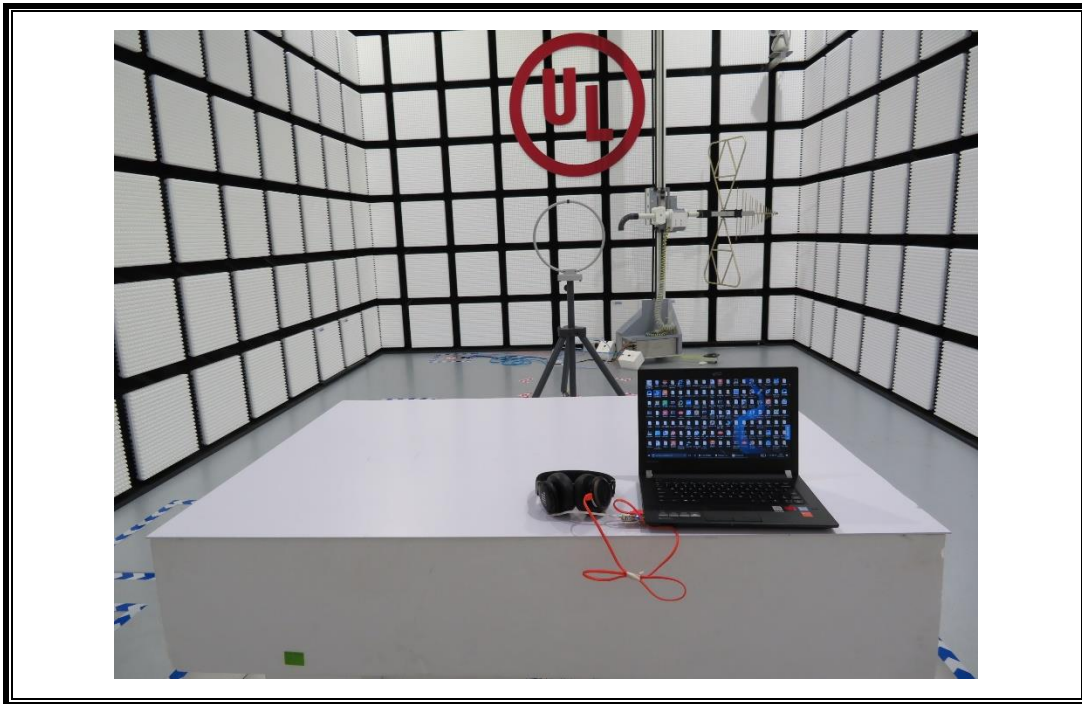

Appendix II

Setup Photographs

RADIATED RF MEASUREMENT SETUP (30MHz ~ 1 GHz)

POWERLINE CONDUCTED EMISSIONS MEASUREMENT SETUP

RADIATED RF MEASUREMENT SETUP (Below 30MHz)

RADIATED RF MEASUREMENT SETUP (Above 1G – X axis)

RADIATED RF MEASUREMENT SETUP (Above 1G – Y axis)

RADIATED RF MEASUREMENT SETUP (Above 1G – Y axis)