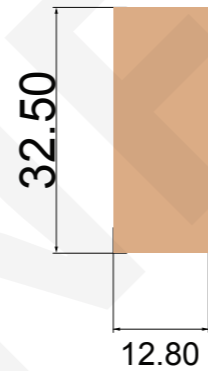

JBL Live 500 BT

Artworks - Scale 1:1 - Unit: mm 11/05/2018

SLIDER Ref. E65 NC
material: Stainless Steel
finishes : PVD
color

- Pantone 10399C (PVD)
- Pantone 2380C (PVD)
- Pantone 202C (PVD)
- Pantone 8503C (PVD)
- Pantone Silver 10077 (PVD)

SLIDER Ref. E65 NC
material: Stainless Steel

SLIDER MARKS
Laser Etching

SLIDER (BACK PART) Ref. E65 NC
material: Plastic
finishes: Matt VDI 21
color

- Pantone 6C
- Pantone 2378C
- Pantone 200 C
- Pantone 8504 C
- Apple white