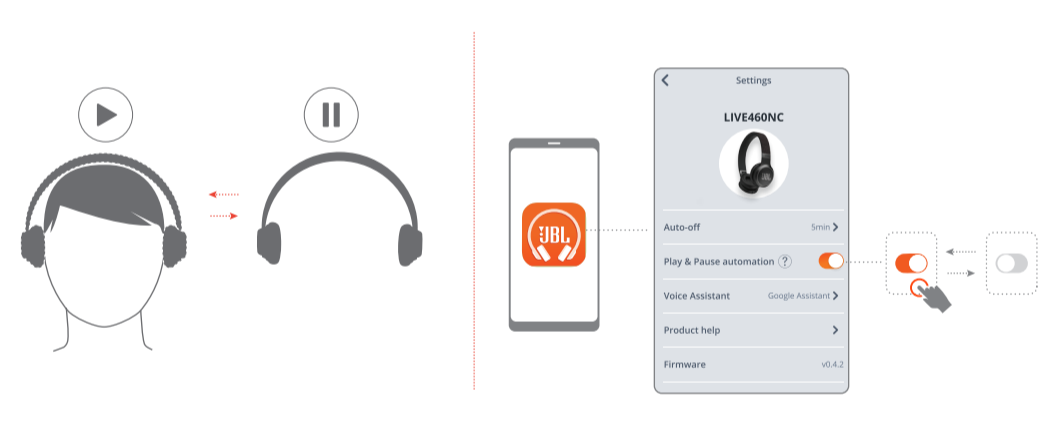

QUICK START GUIDE

LIVE460NC

WHAT'S IN THE BOX

APP

MY JBL HEADPHONES

GET EVEN MORE CONTROL AND PERSONALIZATION OF YOUR LISTENING EXPERIENCE WITH THIS FREE APP.

POWER ON & CONNECT

MULTI-POINT CONNECTION

BUTTON COMMAND

AUTO-PLAY/PAUSE

DO MORE WITH THE APP

WIRED LISTENING MODE

CHARGING

FACTORY RESET

LED BEHAVIORS