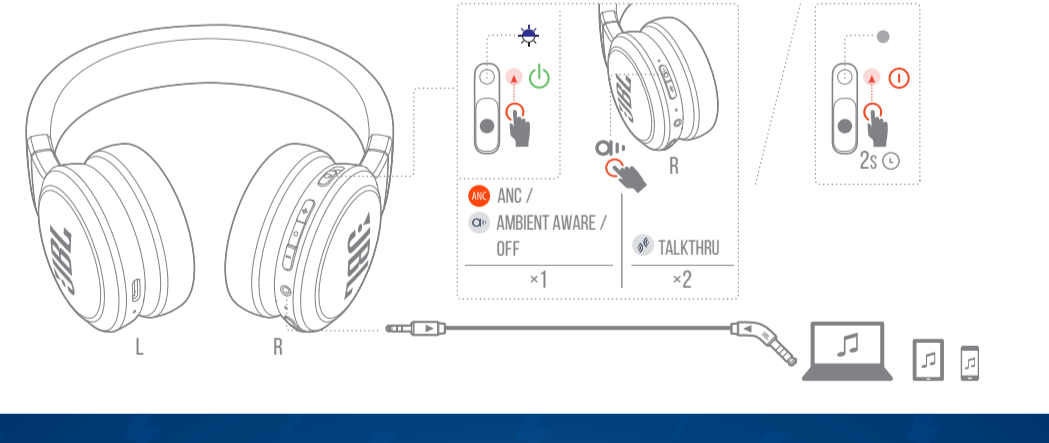

BUTTON COMMAND

AUTO-PLAY/PAUSE

DO MORE WITH THE APP

WIRED LISTENING MODE

CHARGING

FACTORY RESET

LED BEHAVIORS