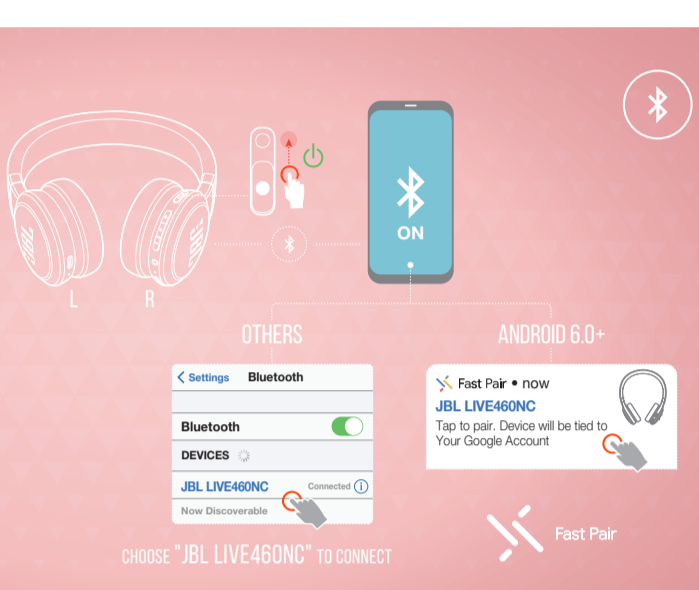

QUICK START GUIDE

LIVE460NC

WHAT'S IN THE BOX

APP

MY JBL HEADPHONES

GET EVEN MORE CONTROL AND PERSONALIZATION OF YOUR LISTENING EXPERIENCE WITH THIS FREE APP.

POWER ON & CONNECT

MULTI-POINT CONNECTION

BUTTON COMMAND

AUTO-PLAY/PAUSE

DO MORE WITH THE APP

WIRED LISTENING MODE

CHARGING

FACTORY RESET

LED BEHAVIORS