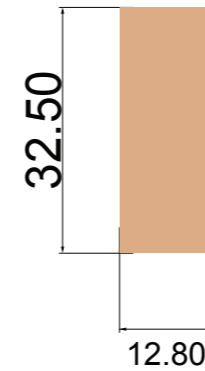

Right inside