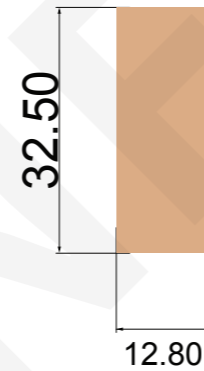

# JBL Live 400 BT

Artworks - Scale 1:1 - Unit: mm 11/05/2018

**SLIDER Ref. E65 NC**  
**material:** Stainless Steel  
**finishes :** PVD  
**color**

- Pantone 10399C (PVD)
- Pantone 2380C (PVD)
- Pantone 202C (PVD)
- Pantone 8503C (PVD)
- Pantone Silver 10077 (PVD)

**SLIDER Ref. E65 NC**  
**material:** Stainless Steel

**SLIDER MARKS**  
Laser Etching

**SLIDER (BACK PART) Ref. E65 NC**  
**material:** Plastic  
**finishes:** Matt VDI 21  
**color**

- Pantone 6C
- Pantone 2378C
- Pantone 200 C
- Pantone 8504 C
- Apple white