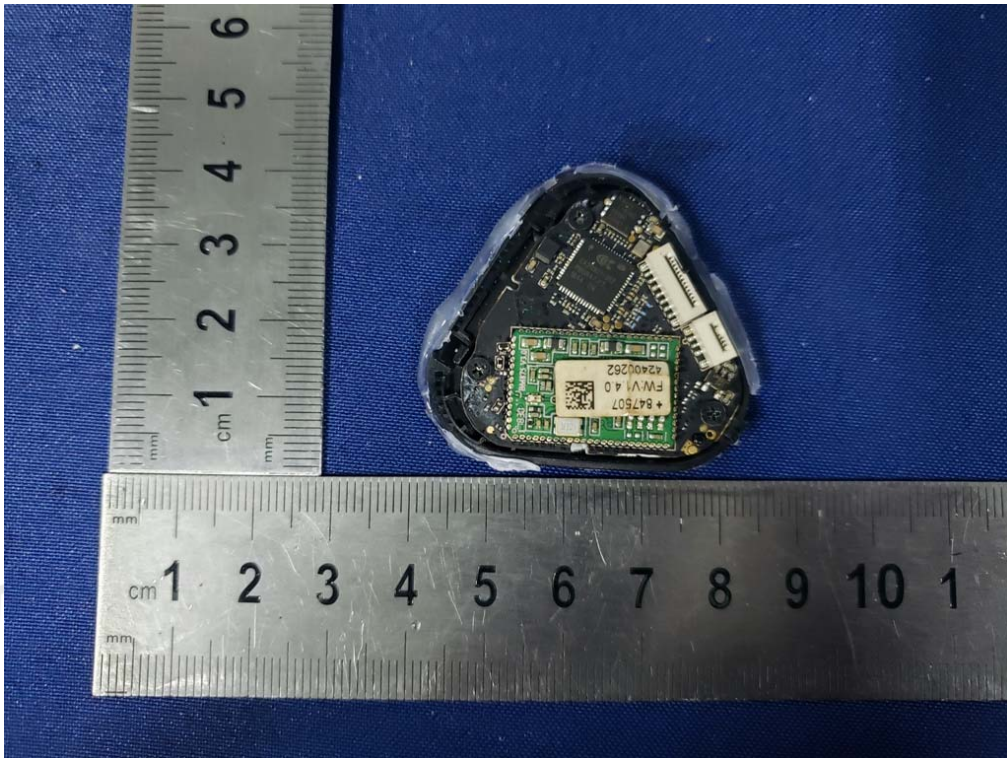

Model No.: Link Drive

BT Antenna

END OF REPORT