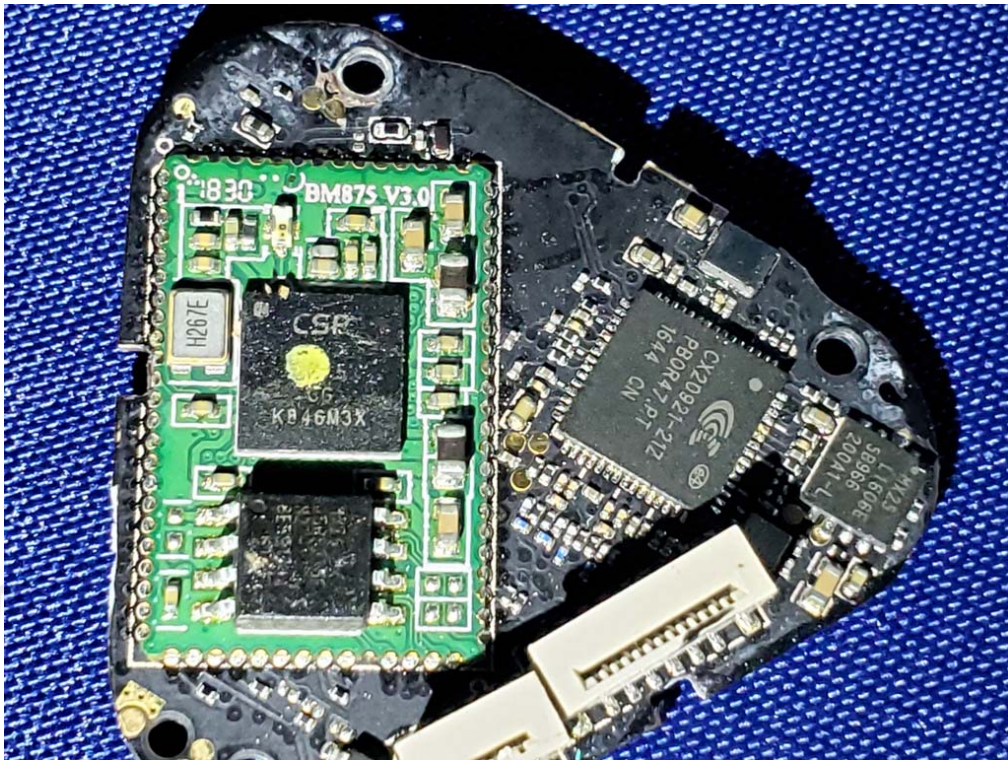

Model No.: Link Drive

BT Antenna

END OF REPORT