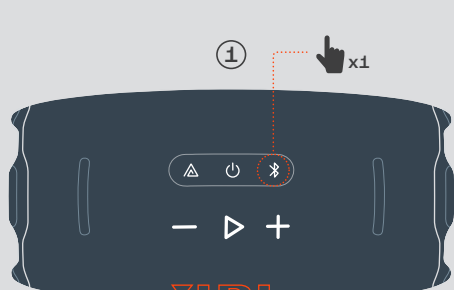

QUICK START GUIDE

XTREME4

WHAT'S IN THE BOX

* Plug types vary by regions.

BLUETOOTH PAIRING

PLAY

MULTI-SPEAKER CONNECTION

APP

Transducers:	2 x 70 mm woofer / 2 x 2.75", 2 x 20 mm tweeter / 2 x 0.75"	Cable length:	1500mm / 59"
Output power:	2 x 30 W RMS woofer + 2 x 20 W RMS tweeter (AC power mode) 2 x 20 W RMS woofer + 2 x 15W RMS tweeter (Battery mode)	USB-C charge out:	5V / 3A, 9V / 2A, 11V / 2A
Power input:	5V / 9V / 12V / 15V / 20V, 3 A	Bluetooth® version:	5.3
Frequency response:	45 Hz - 20 kHz	Bluetooth® profile:	A2DP 1.4, AVRCP 1.6
Signal-to-noise ratio:	> 80 dB	Bluetooth® transmitter modulation:	GFSK, π/4 DQPSK, 8DPSK
Battery type:	Li-ion polymer 68 Wh (equivalent to 7.2V / 9444 mAh)	Bluetooth® transmitter frequency range:	2400 MHz ~ 2483.5 MHz
Battery charge time:	3.5 hours (20V / 3 A)	Bluetooth® transmitter power:	< 15 dBm (EIRP)
Music play time:	up to 24 hours (dependent on volume level and audio content)	2.4GHz SRD frequency range:	2407 MHz ~ 2475 MHz
Connection ports:	USB-C (in / out)	SRD transmitter power:	< 15 dBm (EIRP)
Cable type:	PD adaptor (plug type varies by region)	Product dimensions (W x H x D):	297 x 149 x 141 mm / 11.69" x 5.87" x 5.55"
		Net weight:	2.1 kg / 4.63 lbs
		Packaging dimensions (W x H x D):	325 x 218 x 173 mm / 12.8" x 8.6" x 6.9"
		Gross weight:	3.27 kg / 7.2 lbs
		Maximum operation temperature:	45 °C