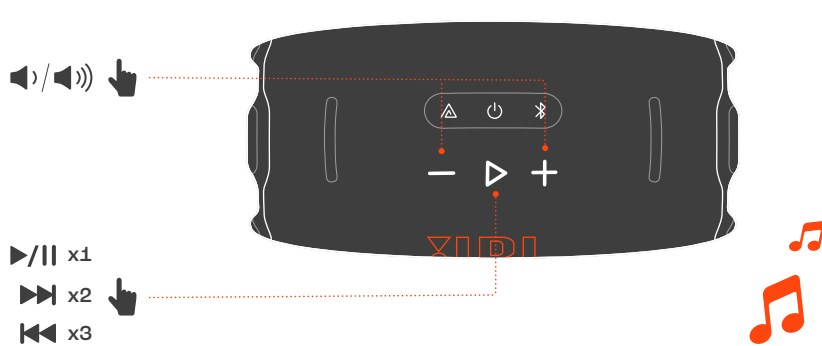

QUICK START GUIDE

XTREME4

WHAT'S IN THE BOX

* Plug types vary by regions.

BLUETOOTH PAIRING

PLAY

MULTI-SPEAKER CONNECTION

APP

Transducers:	2 x 70 mm woofer / 2 x 2.75", 2 x 20 mm tweeter / 2 x 0.75"	Cable length:	1500mm / 59"
Output power:	2 x 30 W RMS woofer + 2 x 20 W RMS tweeter (AC power mode) 2 x 20 W RMS woofer + 2 x 15W RMS tweeter (Battery mode)	USB-C charge out:	5V / 3A, 9V / 2A, 11V / 2A
Power input:	5V / 9V / 12V / 15V / 20V, 3 A	Bluetooth® version:	5.3
Frequency response:	45 Hz - 20 kHz	Bluetooth® profile:	A2DP 1.4, AVRCP 1.6
Signal-to-noise ratio:	> 80 dB	Bluetooth® transmitter modulation:	GFSK, π/4 DQPSK, 8DPSK
Battery type:	Li-ion polymer 68 Wh (equivalent to 7.2V / 9444 mAh)	Bluetooth® transmitter frequency range:	2400 MHz ~ 2483.5 MHz
Battery charge time:	3.5 hours (20V / 3 A)	Bluetooth® transmitter power:	< 15 dBm (EIRP)
Music play time:	up to 24 hours (dependent on volume level and audio content)	2.4GHz SRD frequency range:	2407 MHz ~ 2475 MHz
Connection ports:	USB-C (in / out)	SRD transmitter power:	< 15 dBm (EIRP)
Cable type:	PD adaptor (plug type varies by region)	Product dimensions (W x H x D):	297 x 149 x 141 mm / 11.69" x 5.87" x 5.55"
		Net weight:	2.1 kg / 4.63 lbs
		Packaging dimensions (W x H x D):	325 x 218 x 173 mm / 12.8" x 8.6" x 6.9"
		Gross weight:	3.27 kg / 7.2 lbs
		Maximum operation temperature:	45 °C