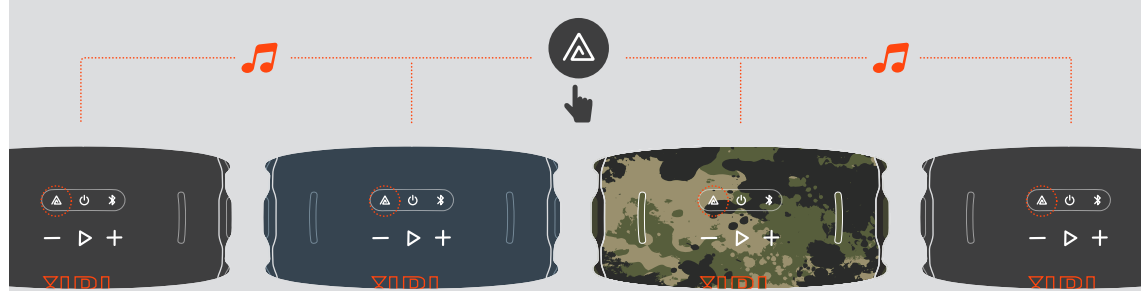

QUICK START GUIDE

XTREME4

WHAT'S IN THE BOX

* Plug types vary by regions.

BLUETOOTH PAIRING

PLAY

MULTI-SPEAKER CONNECTION

APP

Use the JBL PORTABLE app for speaker configuration and software upgrade.

JBL PORTABLE

CHARGING

10MIN ⚡ = 2H🎵
⚡🔋 → 🔋 3.5H

POWERBANK

WATERPROOF DUSTPROOF IP67

IP67

TECH SPEC

Transducers:	2 x 70 mm woofer / 2 x 2.75", 2 x 20 mm tweeter / 2 x 0.75"	Cable length:	1500mm / 59"
Output power:	2 x 30 W RMS woofer + 2 x 20 W RMS tweeter (AC power mode) 2 x 20 W RMS woofer + 2 x 15W RMS tweeter (Battery mode)	USB-C charge out:	5V / 3A, 9V / 2A, 11V / 2A
Power input:	5V / 9V / 12V / 15V / 20V, 3 A	Bluetooth® version:	5.3
Frequency response:	45 Hz - 20 kHz	Bluetooth® profile:	A2DP 1.4, AVRCP 1.6
Signal-to-noise ratio:	> 80 dB	Bluetooth® transmitter modulation:	GFSK, π/4 DQPSK, 8DPSK
Battery type:	Li-ion polymer 68 Wh (equivalent to 7.2V / 9444 mAh)	Bluetooth® transmitter frequency range:	2400 MHz ~ 2483.5 MHz
Battery charge time:	3.5 hours (20V / 3 A)	Bluetooth® transmitter power:	< 15 dBm (EIRP)
Music play time:	up to 24 hours (dependent on volume level and audio content)	2.4GHz SRD frequency range:	2407 MHz ~ 2475 MHz
Connection ports:	USB-C (in / out)	SRD transmitter power:	< 15 dBm (EIRP)
Cable type:	PD adaptor (plug type varies by region)	Product dimensions (W x H x D):	297 x 149 x 141 mm / 11.69" x 5.87" x 5.55"
		Net weight:	2.1 kg / 4.63 lbs
		Packaging dimensions (W x H x D):	325 x 218 x 173 mm / 12.8" x 8.6" x 6.9"
		Gross weight:	3.27 kg / 7.2 lbs
		Maximum operation temperature:	45 °C