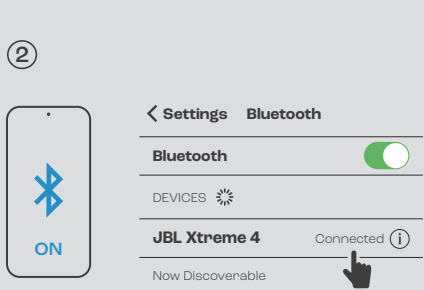

QUICK START GUIDE

XTREME4

WHAT'S IN THE BOX

* Plug types vary by regions.

BLUETOOTH PAIRING

PLAY

MULTI-SPEAKER CONNECTION

APP

Use the JBL PORTABLE app for speaker configuration and software upgrade.

JBL PORTABLE

CHARGING

10MIN ⚡ = 2H🎵
⚡🔋 → 🔋 3.5H

POWERBANK

WATERPROOF DUSTPROOF IP67

IP67

TECH SPEC

Transducers:	2 x 70 mm woofer / 2 x 2.75", 2 x 20 mm tweeter / 2 x 0.75"	Cable length:	1500mm / 59"
Output power:	2 x 30 W RMS woofer + 2 x 20 W RMS tweeter (AC power mode) 2 x 20 W RMS woofer + 2 x 15W RMS tweeter (Battery mode)	USB-C charge out:	5V / 3A, 9V / 2A, 11V / 2A
Power input:	5V / 9V / 12V / 15V / 20V, 3 A	Bluetooth® version:	5.3
Frequency response:	45 Hz - 20 kHz	Bluetooth® profile:	A2DP 1.4, AVRCP 1.6
Signal-to-noise ratio:	> 80 dB	Bluetooth® transmitter modulation:	GFSK, π/4 DQPSK, 8DPSK
Battery type:	Li-ion polymer 68 Wh (equivalent to 7.2V / 9444 mAh)	Bluetooth® transmitter frequency range:	2400 MHz ~ 2483.5 MHz
Battery charge time:	3.5 hours (20V / 3 A)	Bluetooth® transmitter power:	< 15 dBm (EIRP)
Music play time:	up to 24 hours (dependent on volume level and audio content)	2.4GHz SRD frequency range:	2407 MHz ~ 2475 MHz
Connection ports:	USB-C (in / out)	SRD transmitter power:	< 15 dBm (EIRP)
Cable type:	PD adaptor (plug type varies by region)	Product dimensions (W x H x D):	297 x 149 x 141 mm / 11.69" x 5.87" x 5.55"
		Net weight:	2.1 kg / 4.63 lbs
		Packaging dimensions (W x H x D):	325 x 218 x 173 mm / 12.8" x 8.6" x 6.9"
		Gross weight:	3.27 kg / 7.2 lbs
		Maximum operation temperature:	45 °C