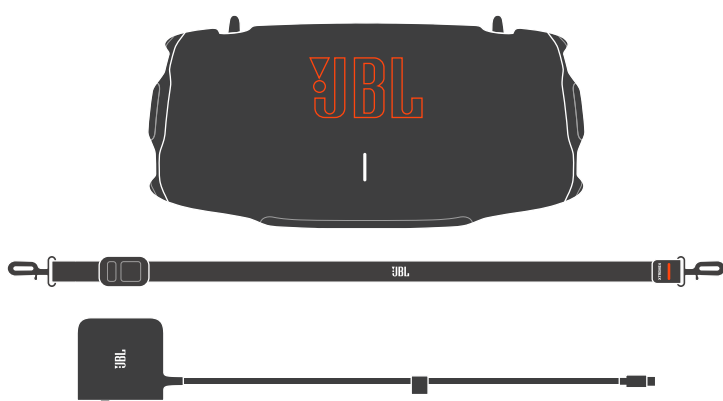

QUICK START GUIDE

XTREME4

WHAT'S IN THE BOX

* Plug types vary by regions.

BLUETOOTH PAIRING

PLAY

MULTI-SPEAKER CONNECTION

APP

Use the JBL PORTABLE app for speaker configuration and software upgrade.

JBL PORTABLE

CHARGING

10MIN ⚡ = 2H🎵
⚡🔋 → 🔋 3.5H

POWERBANK

WATERPROOF DUSTPROOF IP67

IP67

TECH SPEC

Transducers:	2 x 70 mm woofer / 2 x 2.75", 2 x 20 mm tweeter / 2 x 0.75"	Cable length:	1500mm / 59"
Output power:	2 x 30 W RMS woofer + 2 x 20 W RMS tweeter (AC power mode) 2 x 20 W RMS woofer + 2 x 15W RMS tweeter (Battery mode)	USB-C charge out:	5V / 3A, 9V / 2A, 11V / 2A
Power input:	5V / 9V / 12V / 15V / 20V, 3 A	Bluetooth® version:	5.3
Frequency response:	45 Hz - 20 kHz	Bluetooth® profile:	A2DP 1.4, AVRCP 1.6
Signal-to-noise ratio:	> 80 dB	Bluetooth® transmitter modulation:	GFSK, π/4 DQPSK, 8DPSK
Battery type:	Li-ion polymer 68 Wh (equivalent to 7.2V / 9444 mAh)	Bluetooth® transmitter frequency range:	2400 MHz ~ 2483.5 MHz
Battery charge time:	3.5 hours (20V / 3 A)	Bluetooth® transmitter power:	< 15 dBm (EIRP)
Music play time:	up to 24 hours (dependent on volume level and audio content)	2.4GHz SRD frequency range:	2407 MHz ~ 2475 MHz
Connection ports:	USB-C (in / out)	SRD transmitter power:	< 15 dBm (EIRP)
Cable type:	PD adaptor (plug type varies by region)	Product dimensions (W x H x D):	297 x 149 x 141 mm / 11.69" x 5.87" x 5.55"
		Net weight:	2.1 kg / 4.63 lbs
		Packaging dimensions (W x H x D):	325 x 218 x 173 mm / 12.8" x 8.6" x 6.9"
		Gross weight:	3.27 kg / 7.2 lbs
		Maximum operation temperature:	45 °C