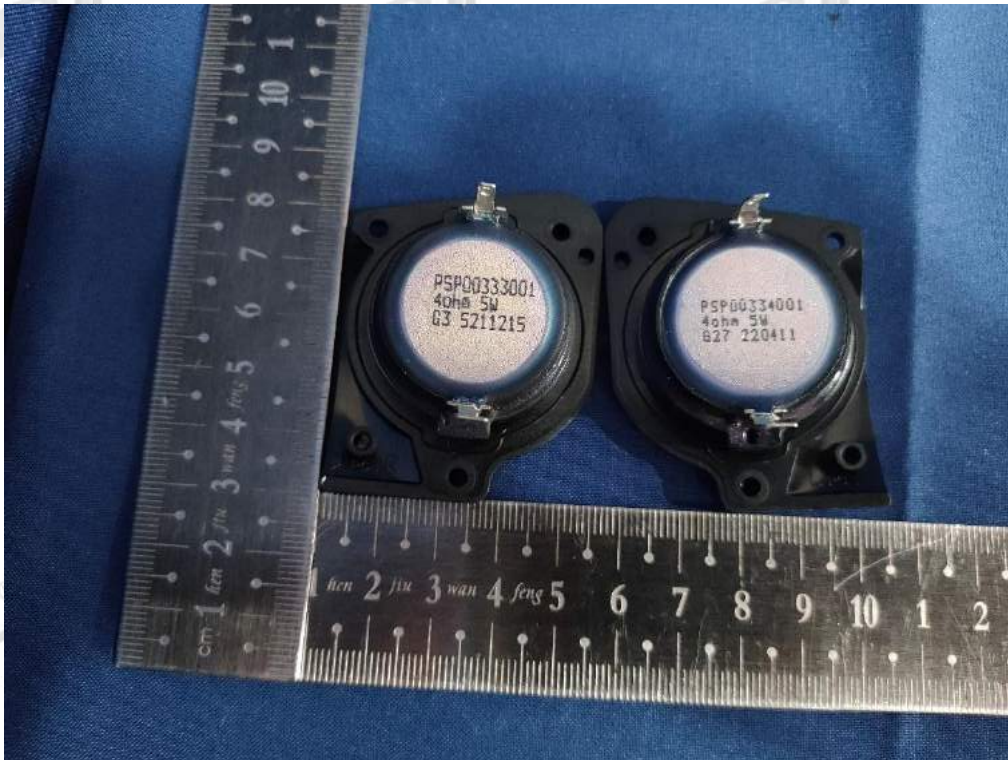

Battery IC (SINO WEALTH, model: SH366003):

END OF REPORT