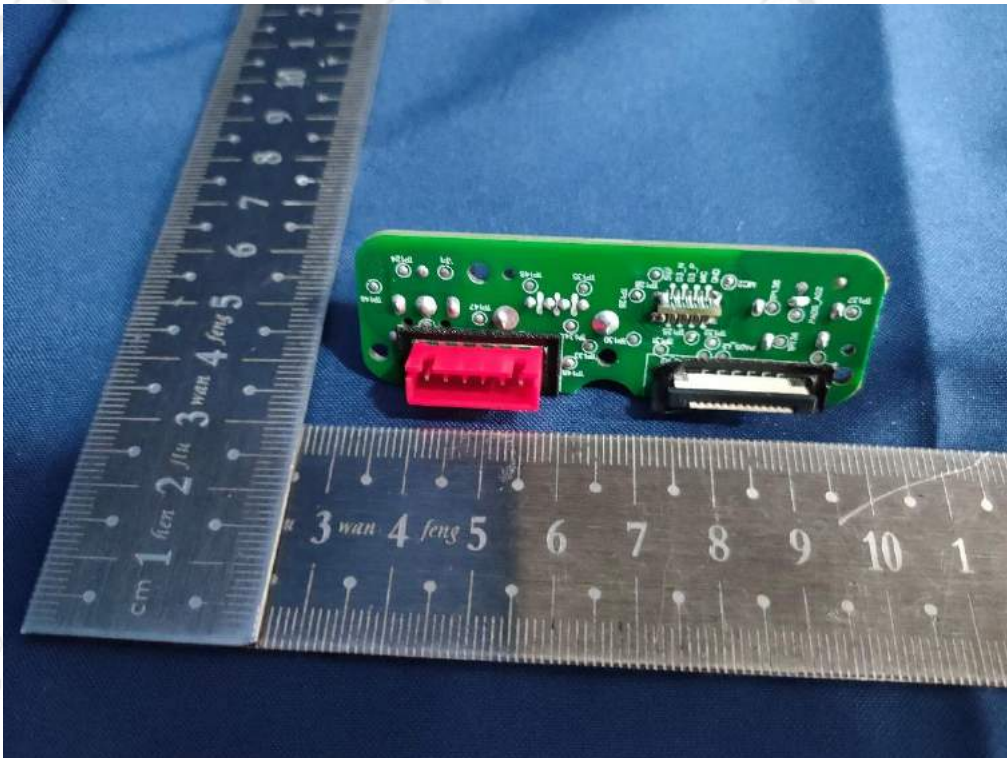

Battery IC (SINO WEALTH, model: SH366003):

END OF REPORT