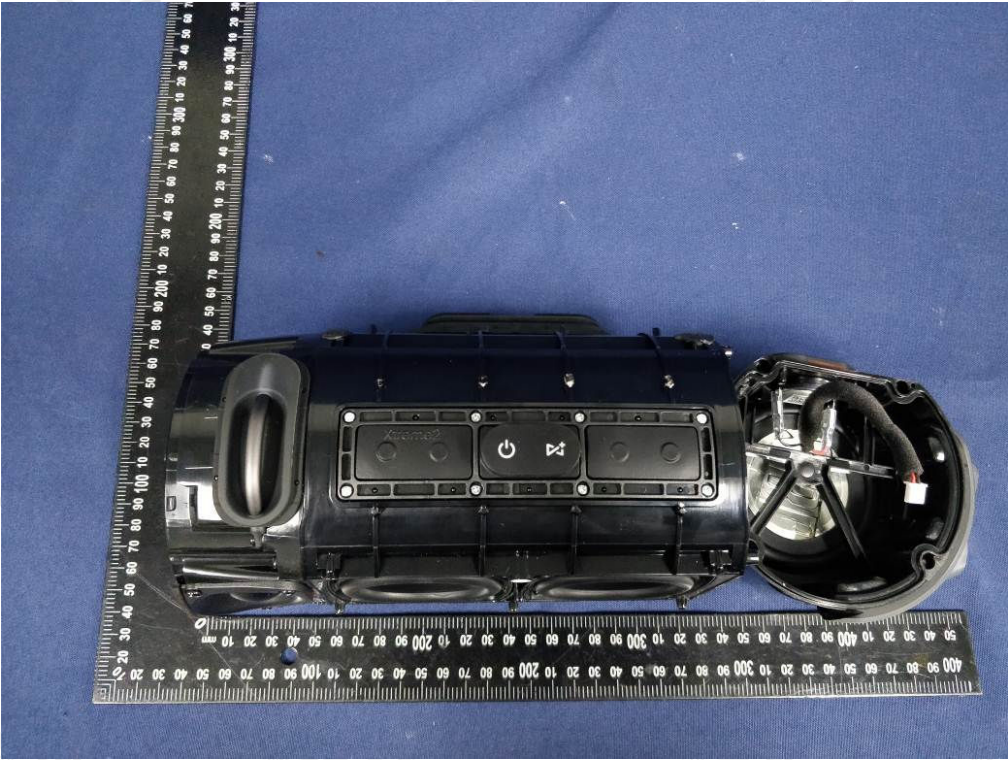

Model No.: XTREME 2Q

(Adapter for HONOR: ADS-60JIA-19-2 19057E)

(Adapter for JQH: NSA57ED-190300)

(Built-in Battery: ID1019)

(Built-in Battery: SUN-INTE-103)

(Built-in Battery: IBA001GA)