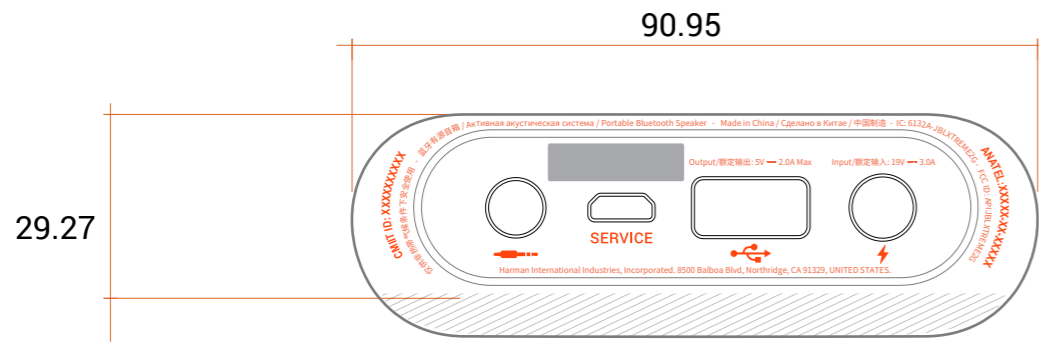

XTREME 2 GGEC compliance

Compliances / Connectors' cavity

text:

material: 0.1mm debossed hard plastic (PC)
finishes: high-gloss

background:

material: PC
finishes: matte
color:

- #Forest Green:** Follow Boombox SKU
- #Ocean blue:** Follow Boombox SKU
- #Black:** PANTONE Black 6C
- #fiesta red:** PANTONE #1795C

COMPLIANCE LABEL

Material: PC Shim
Finishing: MATTE - Match with the Silicon outer
Reference: JBL BOOMBOX
color:

BACKGROUND>>

- #Forest Green:** Follow Boombox SKU
- #Ocean blue:** Follow Boombox SKU
- #Black:** PANTONE Black 6C
- #fiesta red:** PANTONE Black 6C

TEXT>>

Material: SILK PRINTING TWO COLORS
ON BLACK PC SHIM
#orange: PANTONE #172C
#light grey: PANTONE #Cool Grey 6C