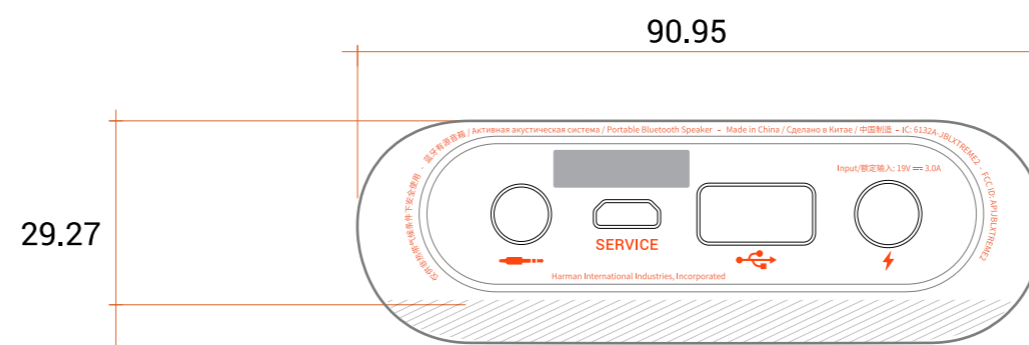

Compliances / Connectors' cavity

text:
material: 0.1mm debossed hard plastic (PC)
finishes: high-gloss

background:
material: PC
finishes: matte
color:

#Forest Green: Follow Boombox SKU

#Ocean blue: Follow Boombox SKU

#Black: PANTONE Black 6C

#fiesta red: PANTONE #1795C