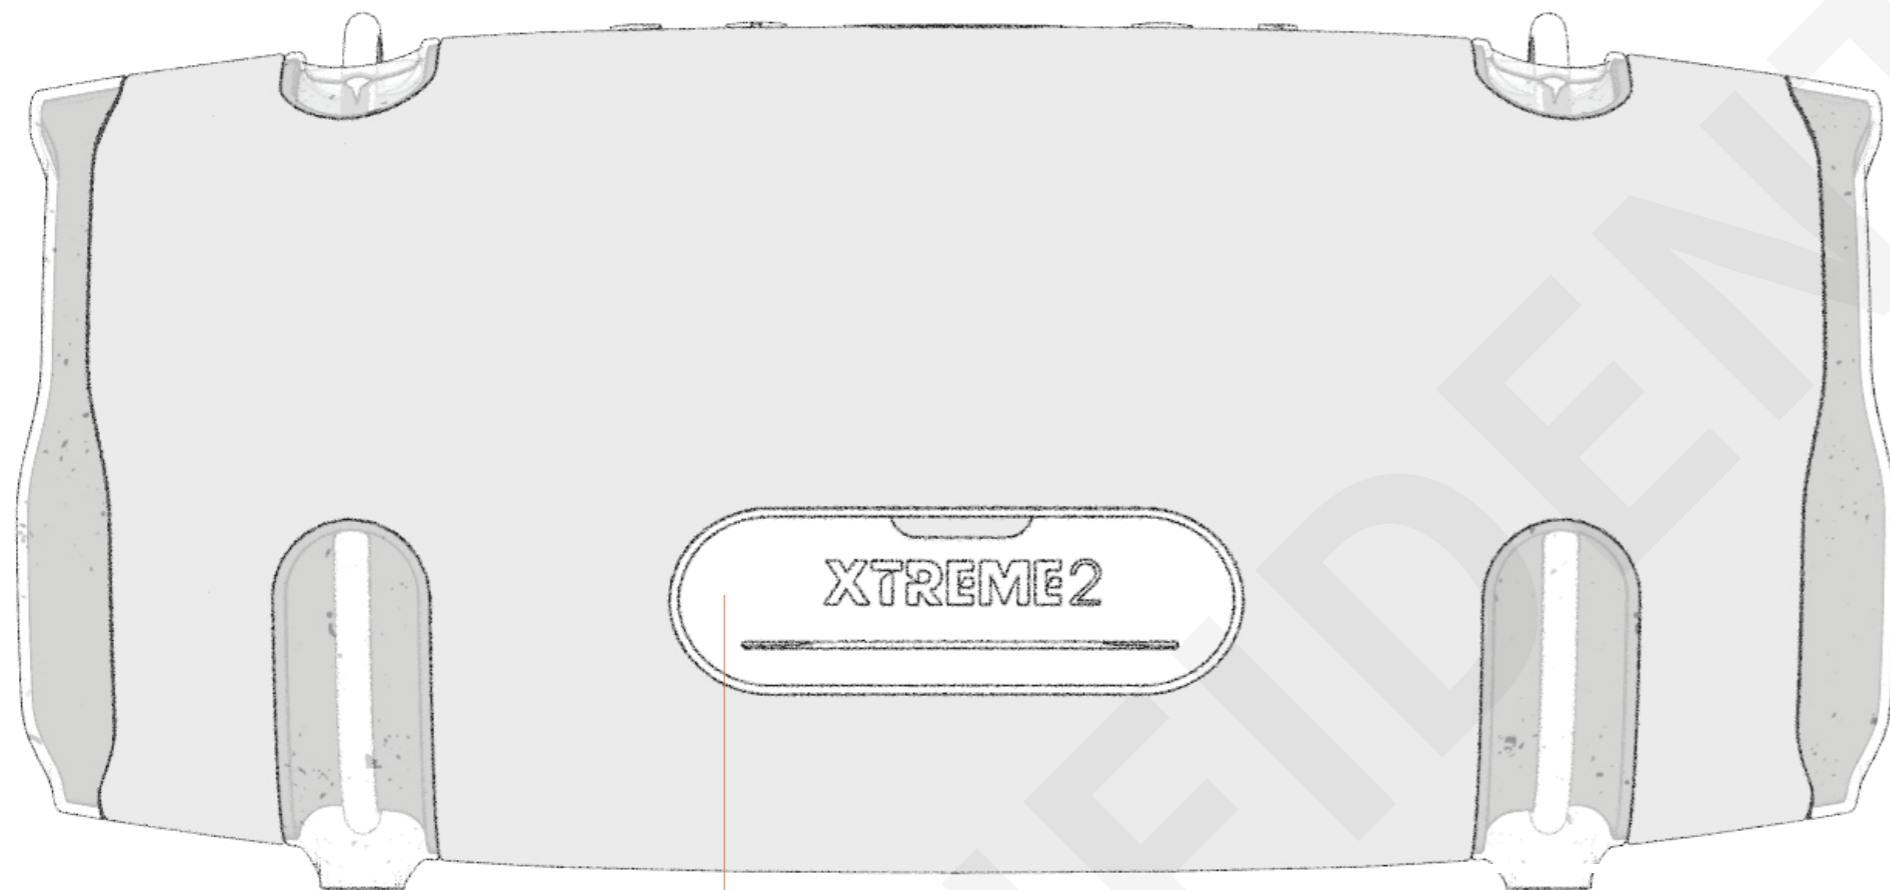

### Serial number / Connectors' cavity

**serial number area:**  
material: 0.2mm debossed hard plastic (PC)  
finishes: matte

**serial number label:**  
material: water proof paper label  
finishes: matte  
background color: white  
text color: black