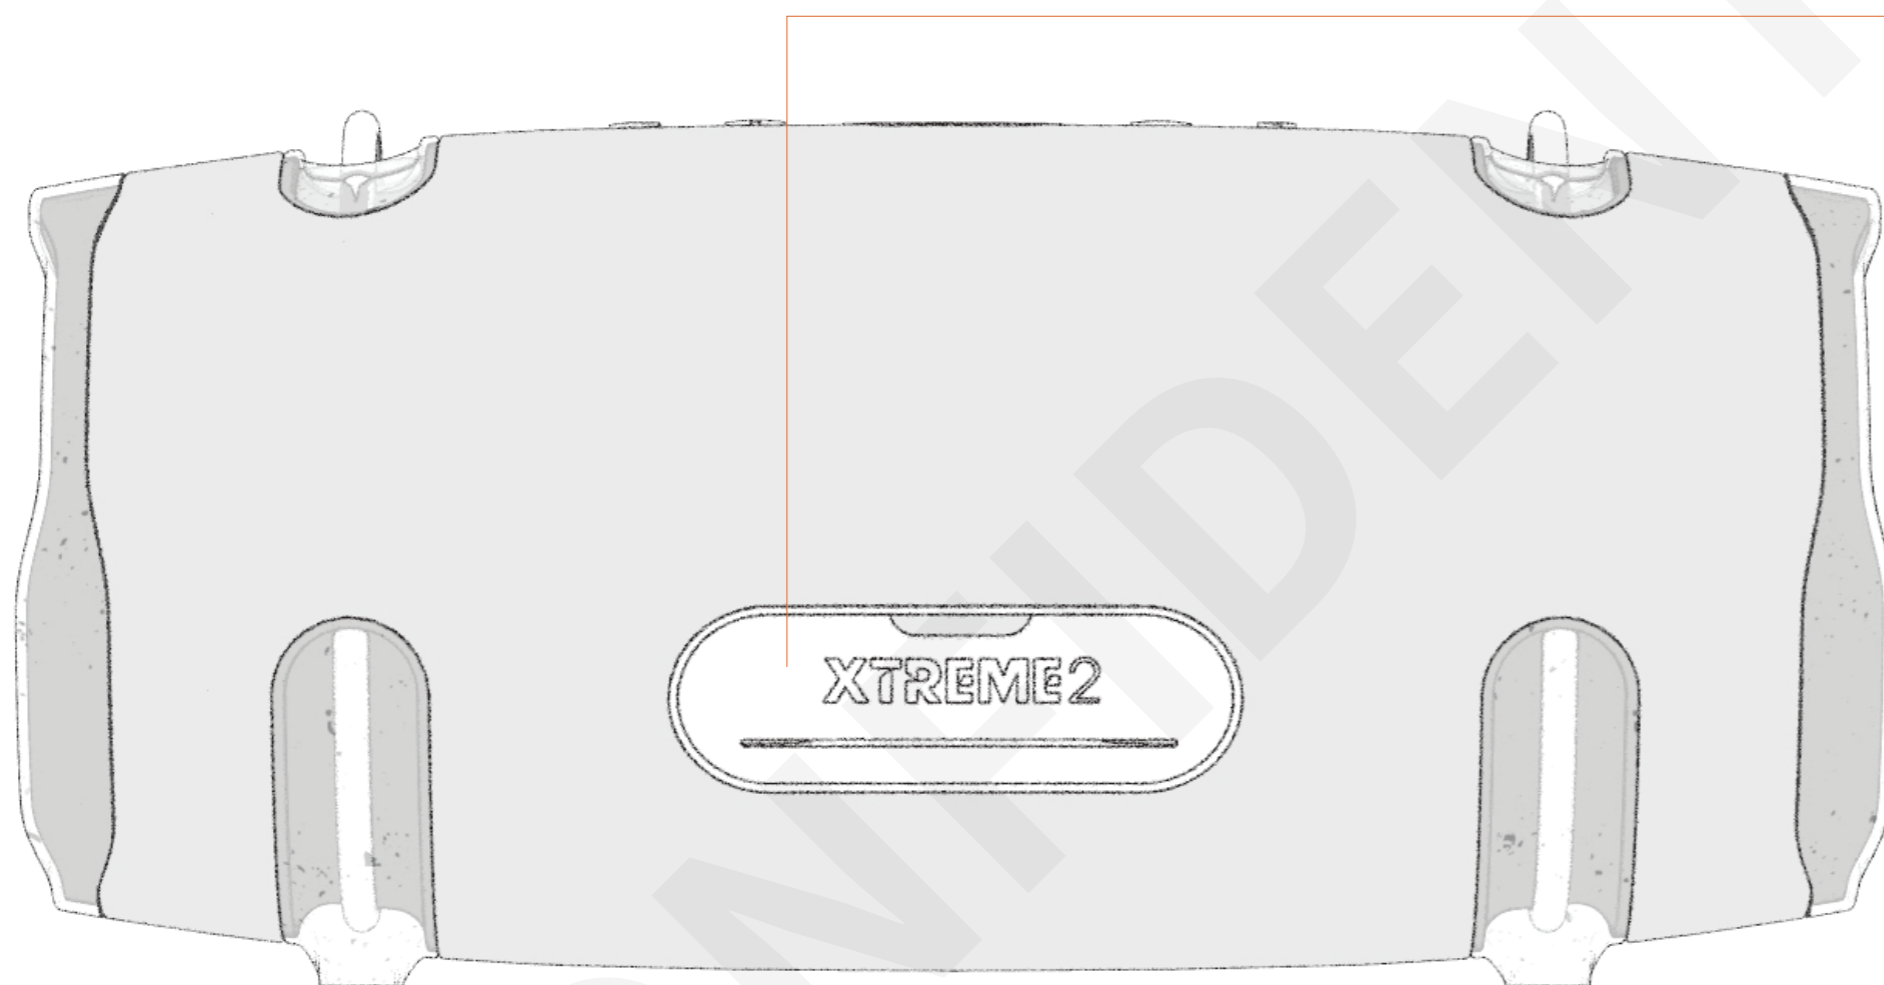

JBL XTREME2 / IO COVER

Artworks - Unit: mm - 21-Nov-2017