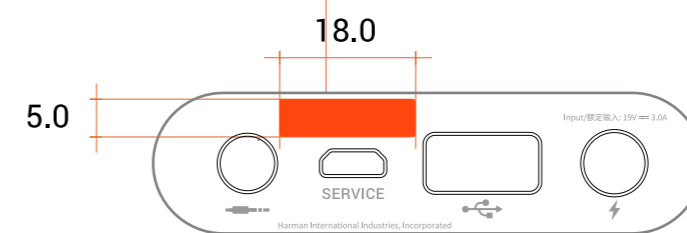

### Serial number / Connectors' cavity

**serial number area:**  
material: 0.2mm debossed hard plastic (PC)  
finishes: matte

**serial number label:**  
material: water proof paper label  
finishes: matte  
background color: white  
text color: black