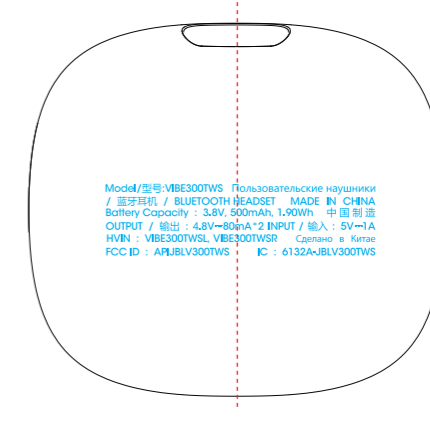

**NS number**  
laser etching light grey

- COMPLIANCE**
- #BLCK SKU translucent glossy Silk screen
  - #PINK SKU translucent glossy Silk screen
  - #BLUE SKU translucent glossy Silk screen
  - #WHITE SKU light grey glossy Silk screen