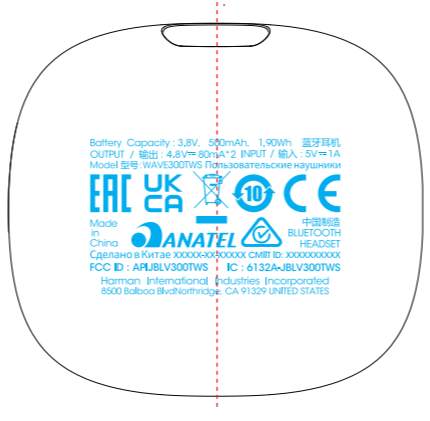

**JBL WAVE 300**  
Artworks - Scale 1:1 - Unit: mm

**WAVE300TWS**

Global excluding US  
Without BIS Icon

**COMPLIANCE**

- #BLCK SKU translucent glossy Silk screen
- #PINK SKU translucent glossy Silk screen
- #BLUE SKU translucent glossy Silk screen
- #WHITE SKU light grey glossy Silk screen

**NS number**  
laser etching light grey

- COMPLIANCE**
- #BLCK SKU translucent glossy Silk screen
  - #PINK SKU translucent glossy Silk screen
  - #BLUE SKU translucent glossy Silk screen
  - #WHITE SKU light grey glossy Silk screen

**WAVE300TWS**

Global excluding US  
With BIS Icon

**COMPLIANCE**

- #BLCK SKU translucent glossy Silk screen
- #PINK SKU translucent glossy Silk screen
- #BLUE SKU translucent glossy Silk screen
- #WHITE SKU light grey glossy Silk screen