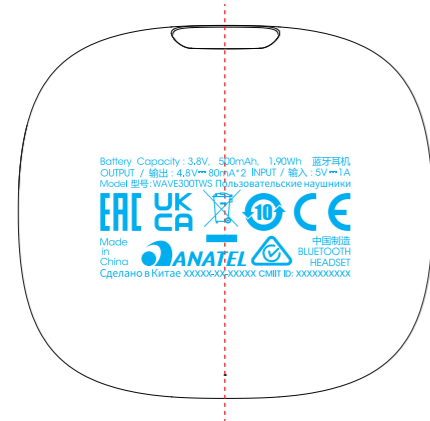

**JBL WAVE 300**  
Artworks - Scale 1:1 - Unit: mm

**WAVE300TWS**

Global excluding US  
Without BIS Icon

**COMPLIANCE**

- #BLCK SKU translucent glossy Silk screen
- #PINK SKU translucent glossy Silk screen
- #BLUE SKU translucent glossy Silk screen
- #WHITE SKU light grey glossy Silk screen

**NS number**  
laser etching light grey

- COMPLIANCE**
- #BLCK SKU translucent glossy Silk screen
  - #PINK SKU translucent glossy Silk screen
  - #BLUE SKU translucent glossy Silk screen
  - #WHITE SKU light grey glossy Silk screen

**WAVE300TWS**

Global excluding US  
With BIS Icon

**COMPLIANCE**

- #BLCK SKU translucent glossy Silk screen
- #PINK SKU translucent glossy Silk screen
- #BLUE SKU translucent glossy Silk screen
- #WHITE SKU light grey glossy Silk screen