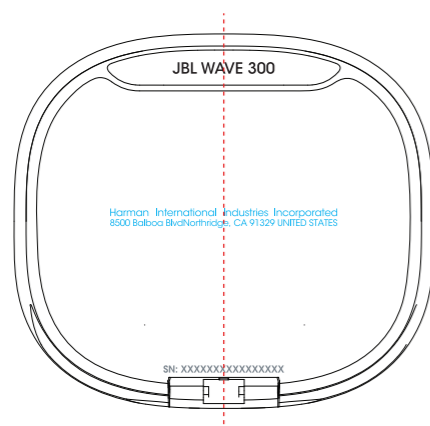

**JBL WAVE 300**  
Artworks - Scale 1:1 - Unit: mm

**WAVE300TWS**

Global excluding US  
Without BIS Icon

**COMPLIANCE**

- #BLCK SKU translucent glossy Silk screen
- #PINK SKU translucent glossy Silk screen
- #BLUE SKU translucent glossy Silk screen
- #WHITE SKU light grey glossy Silk screen

**NS number**  
laser etching light grey

- COMPLIANCE**
- #BLCK SKU translucent glossy Silk screen
  - #PINK SKU translucent glossy Silk screen
  - #BLUE SKU translucent glossy Silk screen
  - #WHITE SKU light grey glossy Silk screen