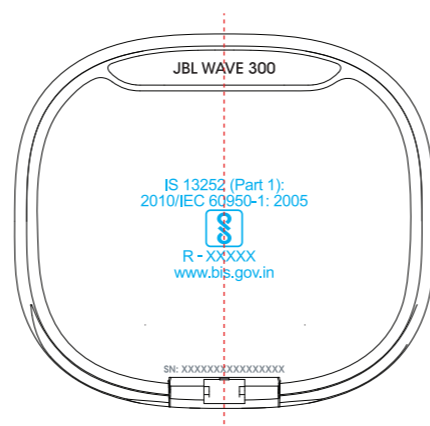

NS number
laser etching light grey