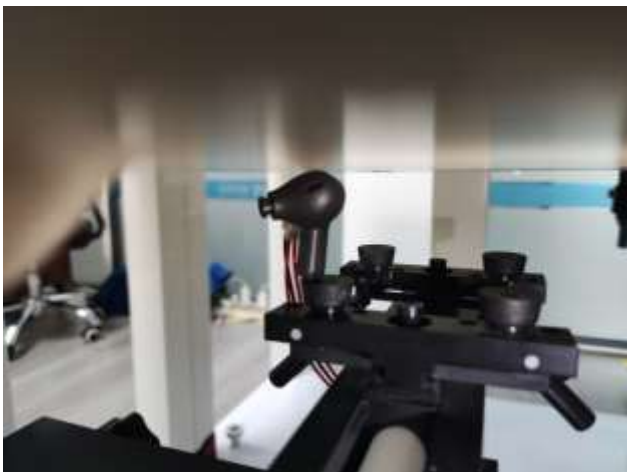

EUT Photos (Model: VIBE200TWS)

EUT Antenna Locations

SAR Test Setup Photos

Left ear Front side (0mm)

Left ear Back side(0mm)

Left ear Left side (0mm)

Left ear Right side (0mm)

Left ear Top side (0mm)