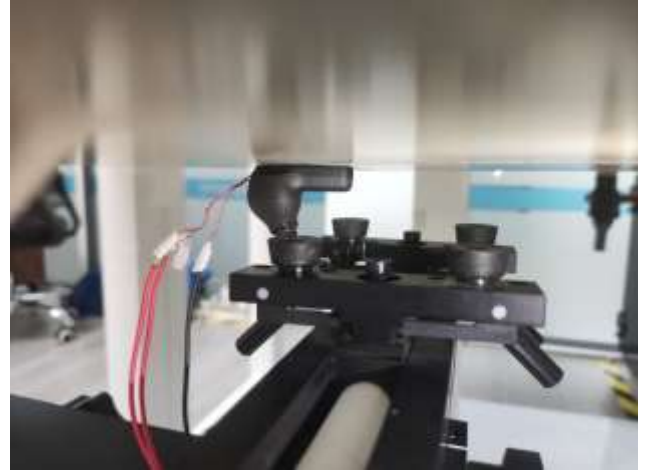

EUT Photos (Model: VIBE200TWS)

EUT Antenna Locations

SAR Test Setup Photos

Left ear Front side (0mm)

Left ear Back side(0mm)

Left ear Left side (0mm)

Left ear Right side (0mm)

Left ear Top side (0mm)

Left ear Bottom side(0mm)

Right ear Front side (0mm)

Right ear Back side (0mm)

Right ear Left side (0mm)

Right ear Right side(0mm)

Right ear Top side (0mm)

Right ear Bottom side (0mm)