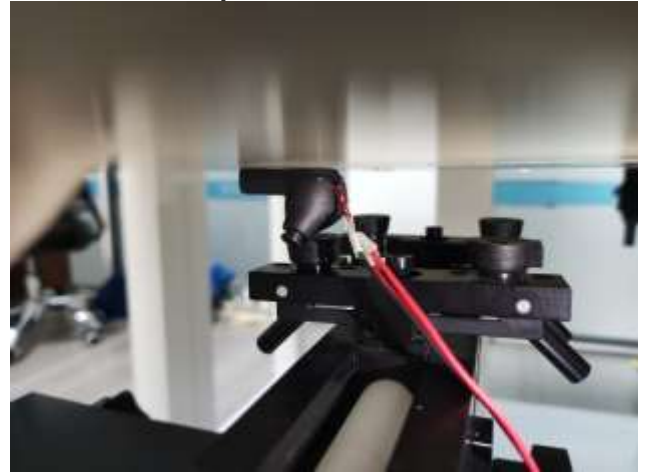

EUT Photos (Model: VIBE200TWS)

EUT Antenna Locations

SAR Test Setup Photos

Left ear Front side (0mm)

Left ear Back side(0mm)

Left ear Left side (0mm)

Left ear Right side (0mm)

Left ear Top side (0mm)

Left ear Bottom side(0mm)

Right ear Front side (0mm)

Right ear Back side (0mm)

Right ear Left side (0mm)

Right ear Right side(0mm)

Right ear Top side (0mm)

Right ear Bottom side (0mm)