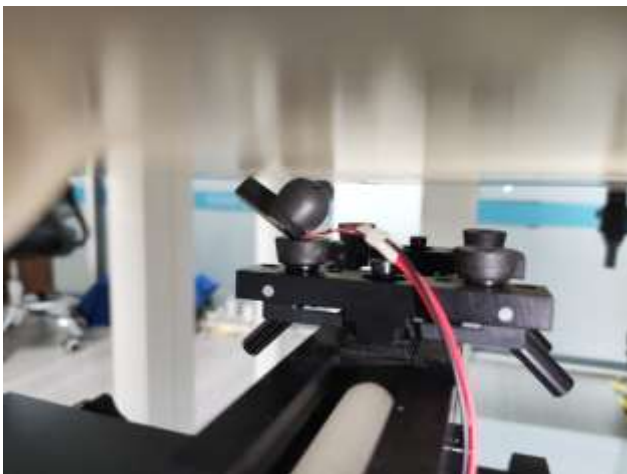

EUT Photos (Model: VIBE200TWS)

EUT Antenna Locations

SAR Test Setup Photos

Left ear Front side (0mm)

Left ear Back side(0mm)

Left ear Left side (0mm)

Left ear Right side (0mm)

Left ear Top side (0mm)

Left ear Bottom side(0mm)

Right ear Front side (0mm)

Right ear Back side (0mm)

Right ear Left side (0mm)

Right ear Right side(0mm)

Right ear Top side (0mm)

Right ear Bottom side (0mm)