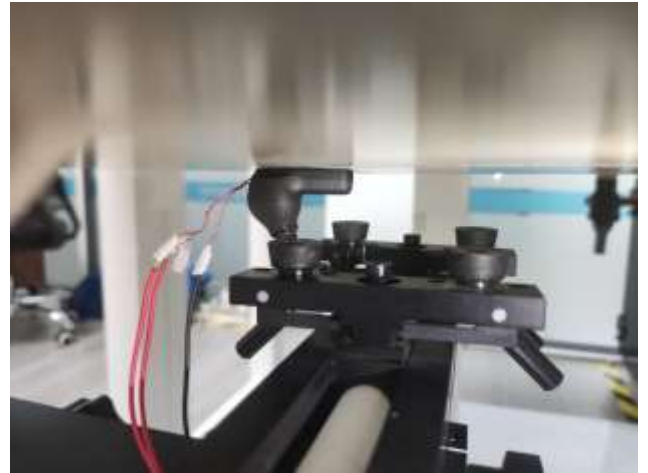

EUT Photos (Model: VIBE200TWS)

EUT Antenna Locations

SAR Test Setup Photos

Left ear Front side (0mm)

Left ear Back side(0mm)

Left ear Left side (0mm)

Left ear Right side (0mm)

Left ear Top side (0mm)

Left ear Bottom side(0mm)

Right ear Front side (0mm)

Right ear Back side (0mm)

Right ear Left side (0mm)

Right ear Right side(0mm)

Right ear Top side (0mm)

Right ear Bottom side (0mm)