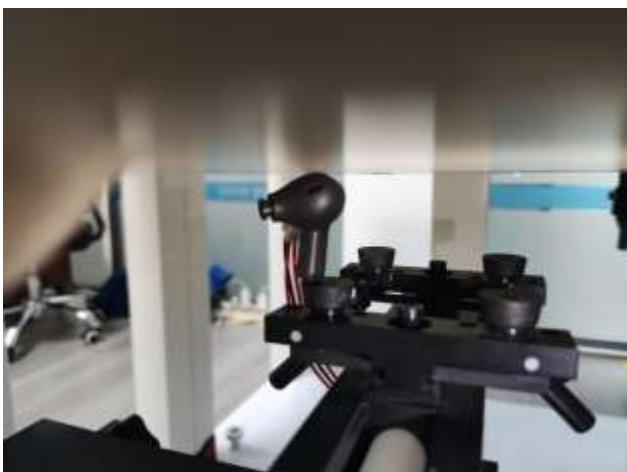

EUT Photos (Model: VIBE200TWS)

EUT Antenna Locations

SAR Test Setup Photos

Left ear Front side (0mm)

Left ear Back side(0mm)

Left ear Left side (0mm)

Left ear Right side (0mm)

Left ear Top side (0mm)