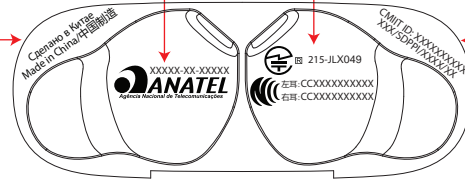

JBL W200

20210415 CMF / Artwork

COMPLIANCE INFORMATION

finishes: Matte,embossed

COMPLIANCE INFORMATION

finishes: Matte,Laser Carving

COMPLIANCE INFORMATION

finishes: Matte,debossed