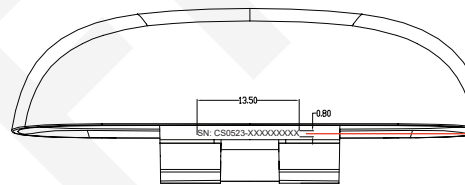

Canary
Radium vulture

CONFIDENTIAL