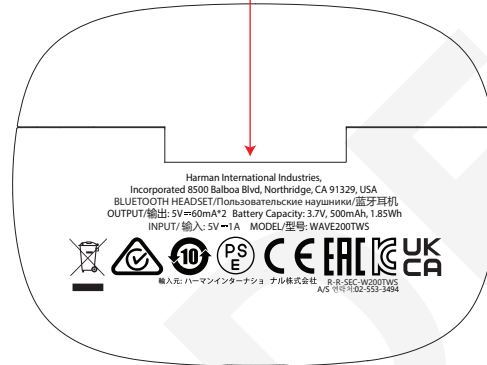

Canary
Radium vulture

CONFIDENTIAL