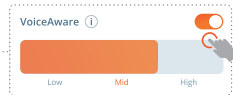

VOICEAWARE