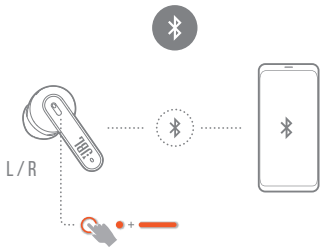

CONNECT TO A NEW BLUETOOTH DEVICE