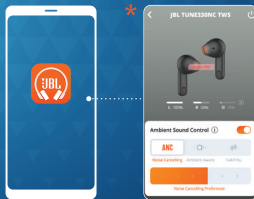

* SOUND TUNING THROUGH THE APP