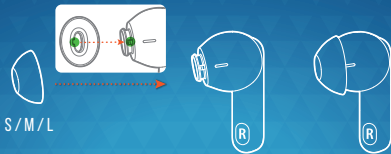

HOW TO WEAR

1 TRY DIFFERENT SIZES FOR PERFECT SEALING AND AUDIO PERFORMANCE.

2