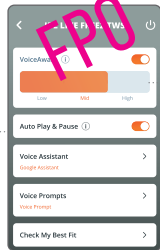

VOICEAWARE