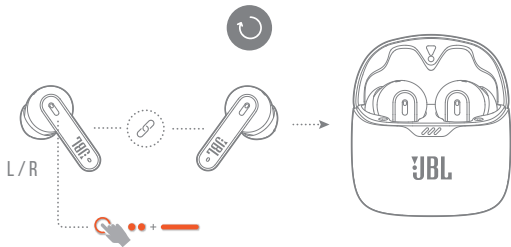

# MANUAL SETUP

CONNECT TO A NEW BLUETOOTH DEVICE

FACTORY RESET