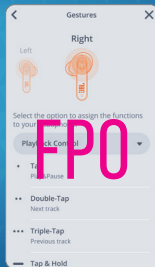

DO MORE WITH THE APP