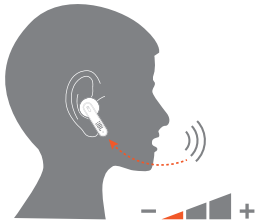

VOICEAWARE