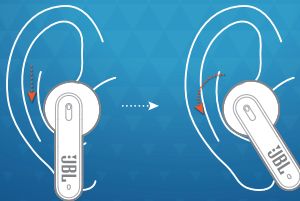

HOW TO WEAR

1 TRY DIFFERENT SIZES FOR PERFECT SEALING AND AUDIO PERFORMANCE.

2

3

* SOUND TUNING THROUGH THE APP