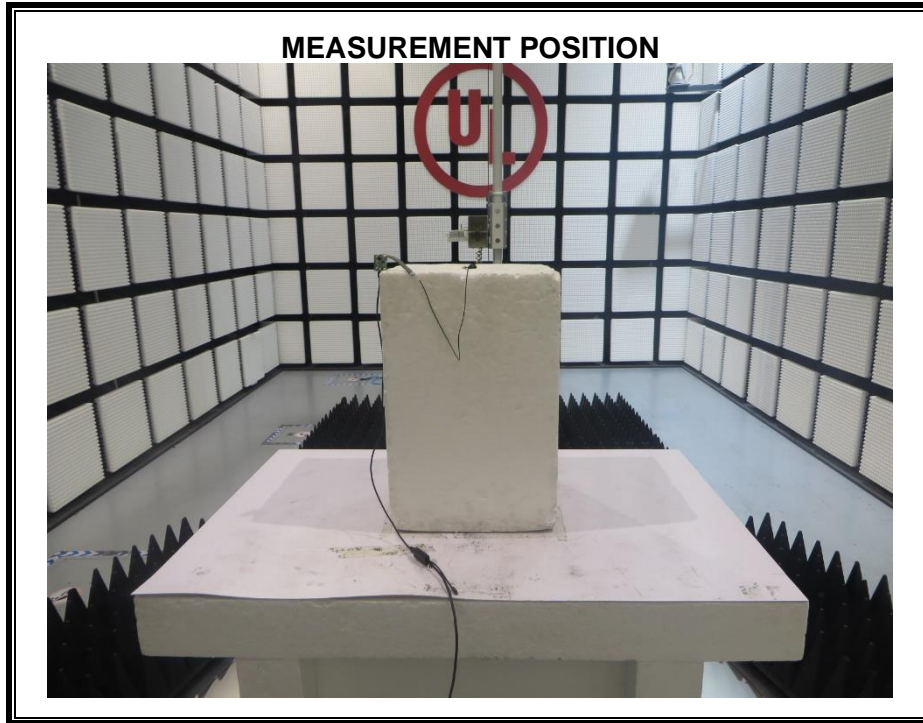

Appendix II

Setup Photographs

RADIATED RF MEASUREMENT SETUP (ABOVE 1 GHz)

RADIATED RF MEASUREMENT SETUP (30MHz~1GHz)

RADIATED RF MEASUREMENT SETUP (Below 30MHz)

POWERLINE CONDUCTED EMISSIONS MEASUREMENT SETUP