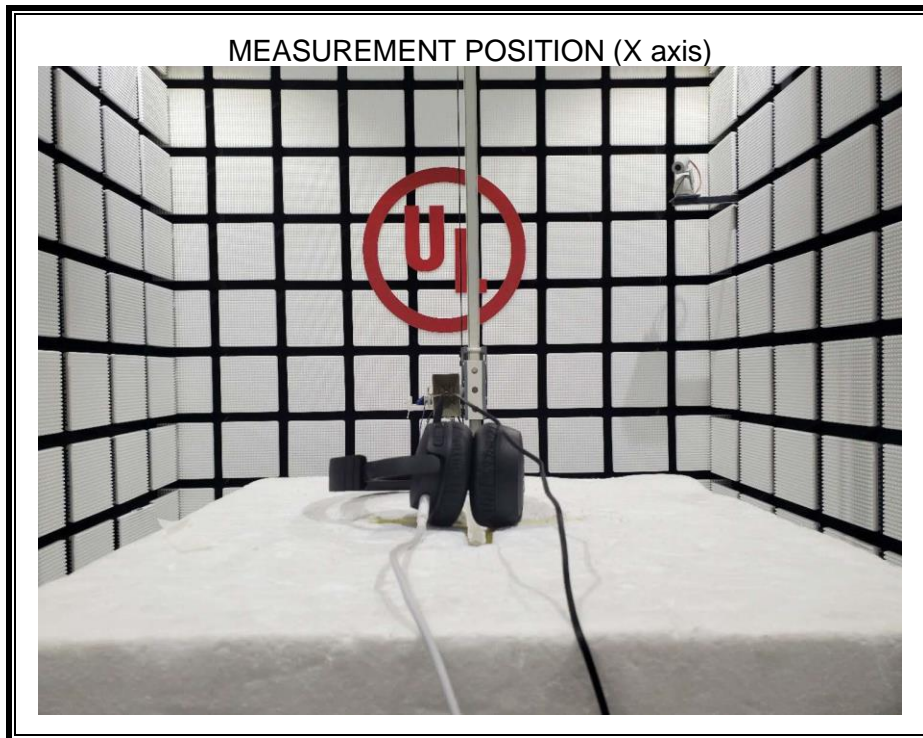

Appendix II

Setup Photographs

RADIATED RF MEASUREMENT SETUP (ABOVE 1 GHz)

MEASUREMENT POSITION (Y axis)

MEASUREMENT POSITION (Z axis)

RADIATED RF MEASUREMENT SETUP (30MHz~1GHz)

RADIATED RF MEASUREMENT SETUP (Below 30MHz)

AC POWER LINE CONDUCTED EMISSIONS MEASUREMENT SETUP

CONDUCTED MEASUREMENT SETUP