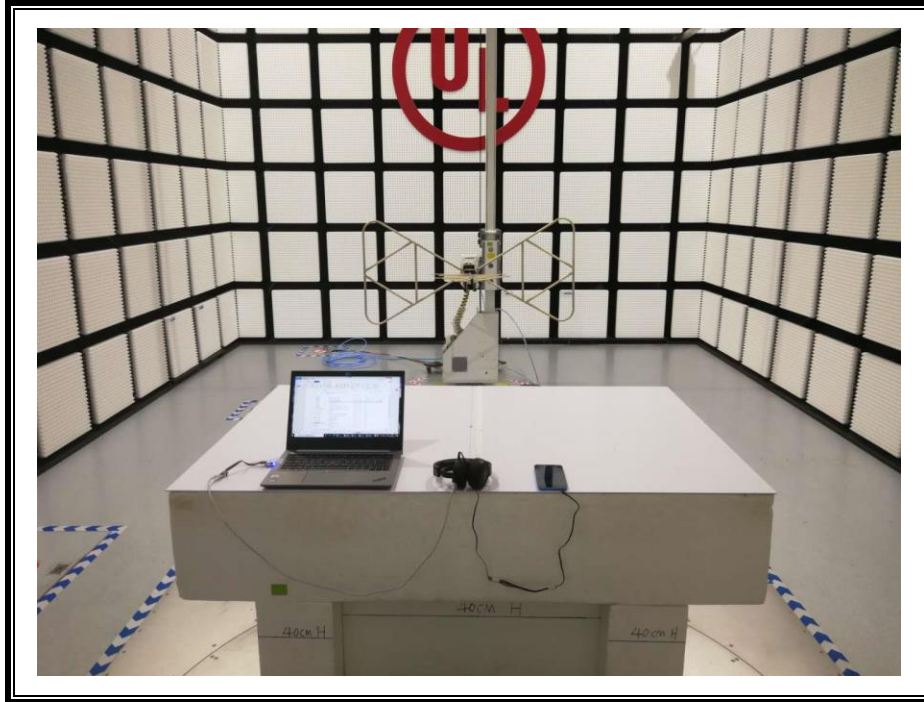

Appendix II

Setup Photographs

RADIATED RF MEASUREMENT SETUP (ABOVE 1 GHz)

MEASUREMENT POSITION (Y axis)

MEASUREMENT POSITION (Z axis)

RADIATED RF MEASUREMENT SETUP (30MHz~1GHz)

RADIATED RF MEASUREMENT SETUP (Below 30MHz)

AC POWER LINE CONDUCTED EMISSIONS MEASUREMENT SETUP

CONDUCTED MEASUREMENT SETUP