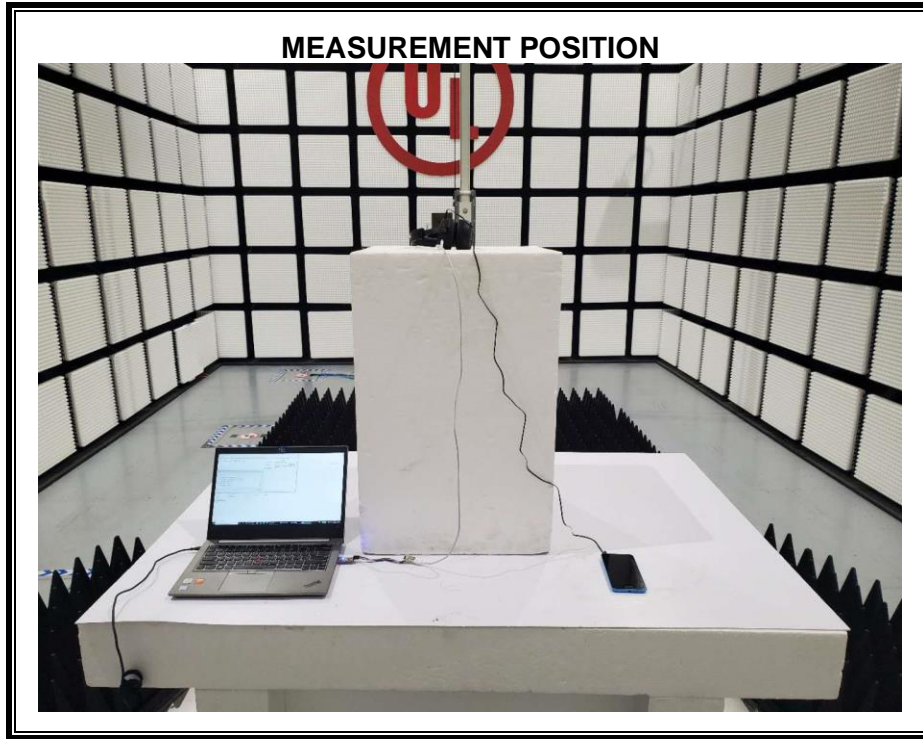

Appendix II

Setup Photographs

RADIATED RF MEASUREMENT SETUP (ABOVE 1 GHz)

MEASUREMENT POSITION (Y axis)

MEASUREMENT POSITION (Z axis)

RADIATED RF MEASUREMENT SETUP (30MHz~1GHz)

RADIATED RF MEASUREMENT SETUP (Below 30MHz)

AC POWER LINE CONDUCTED EMISSIONS MEASUREMENT SETUP

CONDUCTED MEASUREMENT SETUP