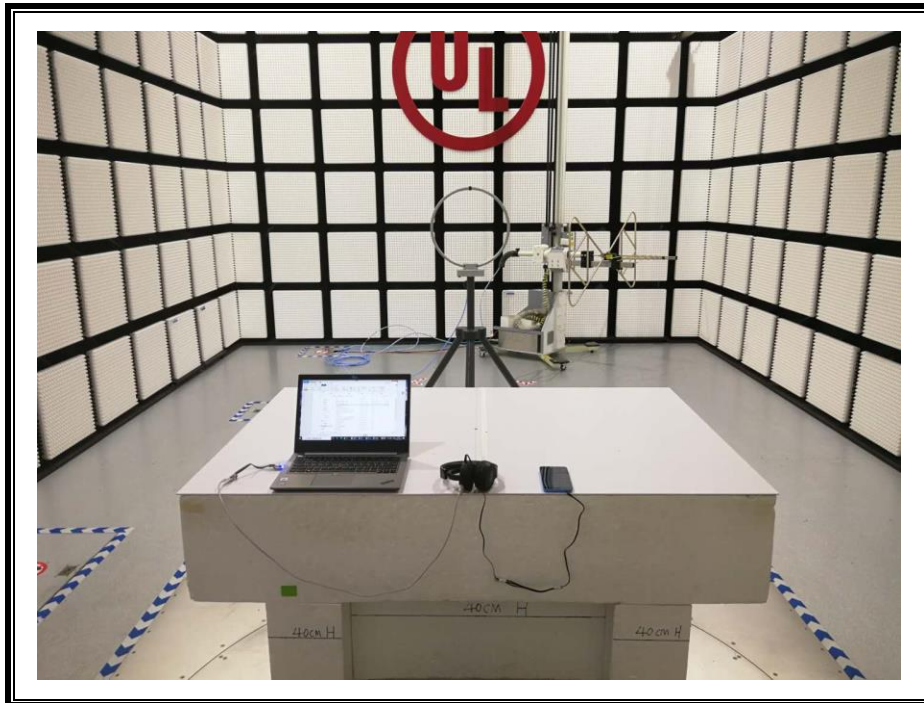

Appendix II

Setup Photographs

RADIATED RF MEASUREMENT SETUP (ABOVE 1 GHz)

MEASUREMENT POSITION (Y axis)

MEASUREMENT POSITION (Z axis)

RADIATED RF MEASUREMENT SETUP (30MHz~1GHz)

RADIATED RF MEASUREMENT SETUP (Below 30MHz)

AC POWER LINE CONDUCTED EMISSIONS MEASUREMENT SETUP

CONDUCTED MEASUREMENT SETUP