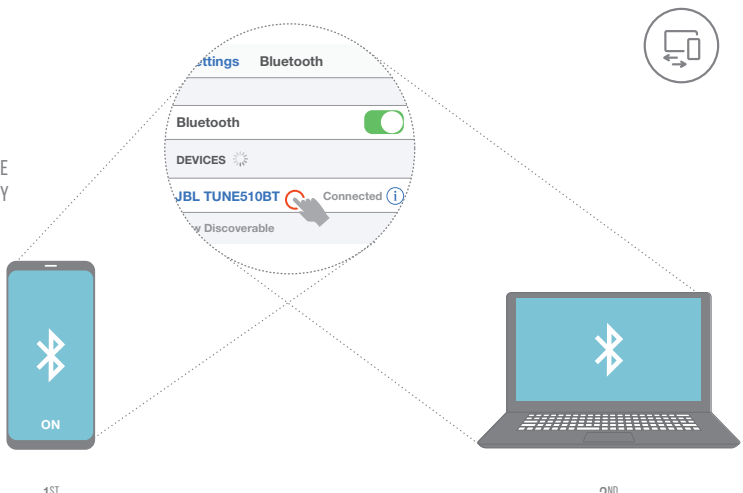

QUICK START GUIDE

TUNE510BT

WHAT'S IN THE BOX

POWER ON & CONNECT

POWER ON AND AUTOMATICALLY ENTER PAIRING MODE

CHOOSE "JBL TUNE510BT" TO CONNECT

MANUAL PAIRING

POWER OFF

MANUAL PAIRING MODE

CHOOSE "JBL TUNE510BT" TO CONNECT

BUTTON COMMAND

SIRI® / GOOGLE ASSISTANT / BIXBY ×2

MULTI-POINT CONNECTION

* (MAXIMUM 2 DEVICES)

ENTER PAIRING MODE WITH THE 2ND DEVICE

- 1 TO SWITCH MUSIC SOURCE, PAUSE THE MUSIC ON THE CURRENT DEVICE AND SELECT PLAY ON THE 2ND DEVICE.
- 2 PHONE CALL WILL ALWAYS TAKE PRIORITY.
- 3 IF ONE DEVICE GOES OUT OF BLUETOOTH RANGE OR POWERS OFF, YOU MAY NEED TO MANUALLY RECONNECT THE REMAINING DEVICE.
- 4 SELECT "FORGET THIS DEVICE" ON YOUR BLUETOOTH DEVICES TO DISCONNECT MULTI-POINT.