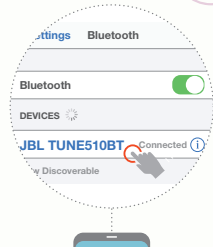

QUICK START GUIDE

TUNE510BT

WHAT'S IN THE BOX

POWER ON & CONNECT

POWER ON AND AUTOMATICALLY ENTER PAIRING MODE

CHOOSE "JBL TUNE510BT" TO CONNECT

MANUAL PAIRING

POWER OFF

MANUAL PAIRING MODE

CHOOSE "JBL TUNE510BT" TO CONNECT

BUTTON COMMAND

SIRI® / GOOGLE ASSISTANT / BIXBY ×2

MULTI-POINT CONNECTION

* (MAXIMUM 2 DEVICES)

ENTER PAIRING MODE WITH THE 2ND DEVICE

- 1 TO SWITCH MUSIC SOURCE, PAUSE THE MUSIC ON THE CURRENT DEVICE AND SELECT PLAY ON THE 2ND DEVICE.
- 2 PHONE CALL WILL ALWAYS TAKE PRIORITY.
- 3 IF ONE DEVICE GOES OUT OF BLUETOOTH RANGE OR POWERS OFF, YOU MAY NEED TO MANUALLY RECONNECT THE REMAINING DEVICE.
- 4 SELECT "FORGET THIS DEVICE" ON YOUR BLUETOOTH DEVICES TO DISCONNECT MULTI-POINT.