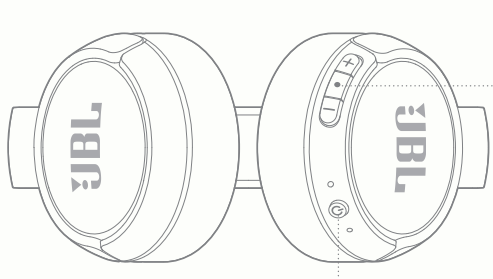

BUTTON COMMAND

SIRI® / GOOGLE ASSISTANT / BIXBY ×2