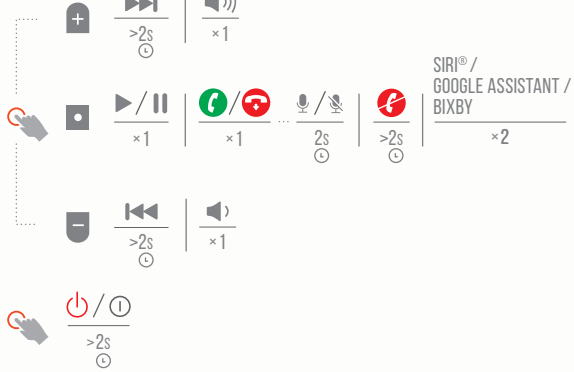

QUICK START GUIDE

TUNE510BT

WHAT'S IN THE BOX

POWER ON & CONNECT

POWER ON AND AUTOMATICALLY ENTER PAIRING MODE

CHOOSE "JBL TUNE510BT" TO CONNECT

MANUAL PAIRING

POWER OFF

MANUAL PAIRING MODE

CHOOSE "JBL TUNE510BT" TO CONNECT

BUTTON COMMAND

SIRI® / GOOGLE ASSISTANT / BIXBY ×2

MULTI-POINT CONNECTION

* (MAXIMUM 2 DEVICES)

ENTER PAIRING MODE WITH THE 2ND DEVICE

- 1 TO SWITCH MUSIC SOURCE, PAUSE THE MUSIC ON THE CURRENT DEVICE AND SELECT PLAY ON THE 2ND DEVICE.
- 2 PHONE CALL WILL ALWAYS TAKE PRIORITY.
- 3 IF ONE DEVICE GOES OUT OF BLUETOOTH RANGE OR POWERS OFF, YOU MAY NEED TO MANUALLY RECONNECT THE REMAINING DEVICE.
- 4 SELECT "FORGET THIS DEVICE" ON YOUR BLUETOOTH DEVICES TO DISCONNECT MULTI-POINT.