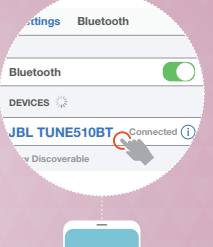

QUICK START GUIDE

TUNE510BT

WHAT'S IN THE BOX

POWER ON & CONNECT

POWER ON AND AUTOMATICALLY ENTER PAIRING MODE

CHOOSE "JBL TUNE510BT" TO CONNECT

MANUAL PAIRING

POWER OFF

MANUAL PAIRING MODE

CHOOSE "JBL TUNE510BT" TO CONNECT

BUTTON COMMAND

SIRI® / GOOGLE ASSISTANT / BIXBY ×2

MULTI-POINT CONNECTION

* (MAXIMUM 2 DEVICES)

ENTER PAIRING MODE WITH THE 2ND DEVICE

- 1 TO SWITCH MUSIC SOURCE, PAUSE THE MUSIC ON THE CURRENT DEVICE AND SELECT PLAY ON THE 2ND DEVICE.
- 2 PHONE CALL WILL ALWAYS TAKE PRIORITY.
- 3 IF ONE DEVICE GOES OUT OF BLUETOOTH RANGE OR POWERS OFF, YOU MAY NEED TO MANUALLY RECONNECT THE REMAINING DEVICE.
- 4 SELECT "FORGET THIS DEVICE" ON YOUR BLUETOOTH DEVICES TO DISCONNECT MULTI-POINT.