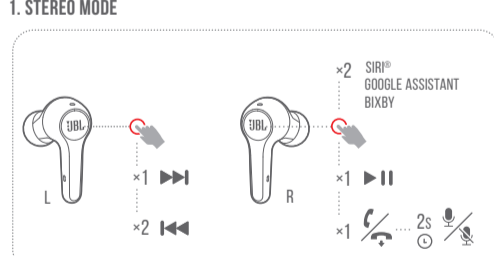

## MANUAL CONTROLS

POWER ON & CONNECT TO DEVICE

RECONNECTING LEFT & RIGHT

POWER ON

POWER OFF

## BUTTON COMMAND

1. STEREO MODE

2. MONO MODE

SEAMLESS AUTOMATIC SWITCH