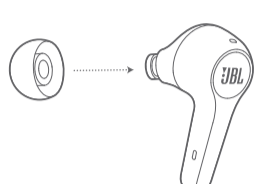

QUICK START GUIDE

TUNE215TWS

WHAT'S IN THE BOX

HOW TO WEAR

FIRST TIME USE

POWER ON & CONNECT

PAIRING

CHOOSE "JBL TUNE215TWS" TO CONNECT

POWER OFF

MANUAL CONTROLS

POWER ON & CONNECT TO DEVICE

RECONNECTING LEFT & RIGHT

POWER ON

POWER OFF

BUTTON COMMAND

1. STEREO MODE

2. MONO MODE

SEAMLESS AUTOMATIC SWITCH

CHARGING

LED BEHAVIORS

TECH SPEC

Model:	TUNE215TWS
Driver size:	5.8 mm / 0.23" Dynamic driver
Power supply:	5V --- 1 A
Weight:	62 g / 0.136 lbs
Earpiece:	5.25 g / 0.0115 lbs / pc (10.5 g / 0.023 lbs combined)
Charging case:	51.5 g / 0.11 lbs
Headset battery type:	Lithium polymer Battery (55 mA / 3.7V)
Charging case battery type:	Lithium polymer Battery (660 mA / 3.8V)
Charging time:	< 2 hrs from empty
Music playtime with BT on:	up to 6 hrs
Frequency Response:	20 Hz – 20 kHz
Impedance:	14 ohm
Sensitivity:	103 dB SPL@1 kHz / 1 mW
Maximum SPL:	93 dB
Microphone sensitivity:	-30 dBV / Pa@1 kHz
Bluetooth version:	5.0
Bluetooth profile version:	A2DP 1.3, AVRCP 1.5, HFP 1.7
Bluetooth transmitter frequency range:	2402MHz to 2480MHz
Bluetooth transmitter power:	< 3.15 dbm
Bluetooth transmitter modulation:	GFSK, π/4 DQPSK, 8DPSK
Maximum operation temperature:	45 °C