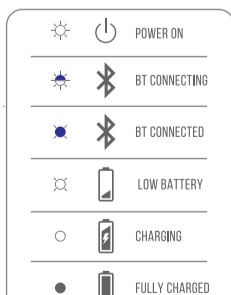

LED BEHAVIORS

TECH SPEC

Model:	TUNE215TWS
Driver size:	5.8 mm / 0.23" Dynamic driver
Power supply:	5V --- 1 A
Weight:	62 g / 0.136 lbs
Earpiece:	5.25 g / 0.0115 lbs / pc (10.5 g / 0.023 lbs combined)
Charging case:	51.5 g / 0.11 lbs
Headset battery type:	Lithium polymer Battery (55 mA / 3.7V)
Charging case battery type:	Lithium polymer Battery (660 mA / 3.8V)
Charging time:	< 2 hrs from empty
Music playtime with BT on:	up to 6 hrs
Frequency Response:	20 Hz – 20 kHz
Impedance:	14 ohm
Sensitivity:	103 dB SPL@1 kHz / 1 mW
Maximum SPL:	93 dB
Microphone sensitivity:	-30 dBV / Pa@1 kHz
Bluetooth version:	5.0
Bluetooth profile version:	A2DP 1.3, AVRCP 1.5, HFP 1.7
Bluetooth transmitter frequency range:	2402MHz to 2480MHz
Bluetooth transmitter power:	< 3.15 dbm
Bluetooth transmitter modulation:	GFSK, π/4 DQPSK, 8DPSK
Maximum operation temperature:	45 °C