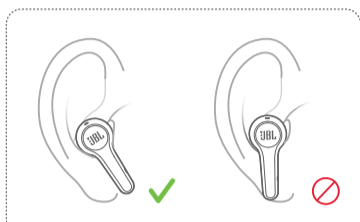

QUICK START GUIDE

TUNE215TWS

WHAT'S IN THE BOX

HOW TO WEAR

FIRST TIME USE

POWER ON & CONNECT

PAIRING

CHOOSE "JBL TUNE215TWS" TO CONNECT

POWER OFF

MANUAL CONTROLS

POWER ON & CONNECT TO DEVICE

RECONNECTING LEFT & RIGHT

POWER ON

POWER OFF

BUTTON COMMAND

1. STEREO MODE

2. MONO MODE

SEAMLESS AUTOMATIC SWITCH

CHARGING

LED BEHAVIORS

TECH SPEC

Model:	TUNE215TWS
Driver size:	5.8 mm / 0.23" Dynamic driver
Power supply:	5V --- 1 A
Weight:	62 g / 0.136 lbs
Earpiece:	5.25 g / 0.0115 lbs / pc (10.5 g / 0.023 lbs combined)
Charging case:	51.5 g / 0.11 lbs
Headset battery type:	Lithium polymer Battery (55 mA / 3.7V)
Charging case battery type:	Lithium polymer Battery (660 mA / 3.8V)
Charging time:	< 2 hrs from empty
Music playtime with BT on:	up to 6 hrs
Frequency Response:	20 Hz – 20 kHz
Impedance:	14 ohm
Sensitivity:	103 dB SPL@1 kHz / 1 mW
Maximum SPL:	93 dB
Microphone sensitivity:	-30 dBV / Pa@1 kHz
Bluetooth version:	5.0
Bluetooth profile version:	A2DP 1.3, AVRCP 1.5, HFP 1.7
Bluetooth transmitter frequency range:	2402MHz to 2480MHz
Bluetooth transmitter power:	< 3.15 dbm
Bluetooth transmitter modulation:	GFSK, π/4 DQPSK, 8DPSK
Maximum operation temperature:	45 °C